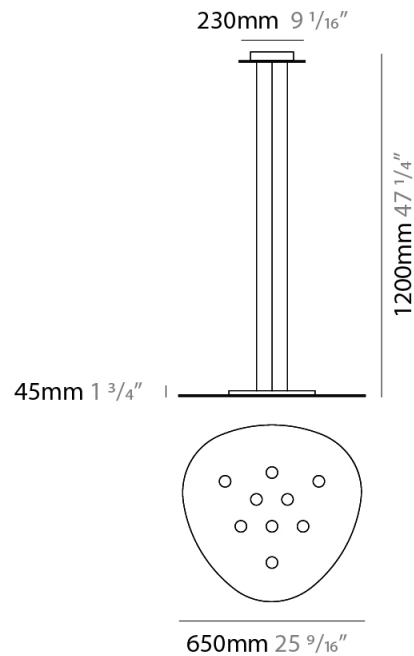

PROJECT	
TYPE	
SPECIFIER	
QUANTITY	
DATE	

SCUDO SUSPENSION

D41030-

base number   Finish
Options

1. To build a product code in our configurator select the specify button on the base model # product page
2. To build a manual product code on this datasheet choose from the options listed below in blue font and add the suffix to the base model #

GENERAL

Series: Scudo
Brand: Icone
Division: Design
Mounting Type: Suspension
Mounting Location: Ceiling
Subcategory: Pendant

PHYSICAL

Shape: Oblong
Diameter (mm): 650
Diameter (in): 25 ⁹/₁₆
Max. Overall Height (mm): 1200
Max. Overall Height (in): 47 ¹/₄
Light Distribution: Direct / Indirect
Fixture Finish: WHI / BLK / GRY / GLF / SLF
Fixture Material: Aluminum

ELECTRICAL

Lamp Type: LED
Total Output Wattage (W): 57
Dimming: Electronic Low Voltage Dimming
Input Voltage (V): 120Vac Direct Line

LED

Number of LEDs: Dir 9 + Ind 1
Color Temperature (°K): 3000
Nominal Lumen (lm): 4500
CRI: >90 CRI
Lamp Life (hrs): 50000

OPTICAL

RATINGS AND CERTIFICATIONS

Certified By: Certified for North American Standards
IP rating: IP20