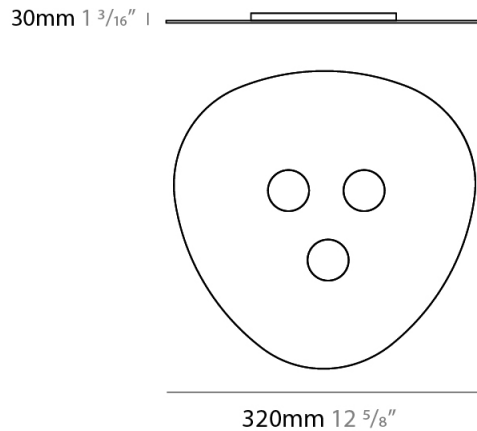

PROJECT
TYPE
SPECIFIER
QUANTITY
DATE

SCUDO SURFACE

D42030-

base number   Finish
Options

1. To build a product code in our configurator select the specify button on the base model # product page
2. To build a manual product code on this datasheet choose from the options listed below in blue font and add the suffix to the base model #

GENERAL

Series: Scudo
Brand: Icone
Division: Design
Mounting Type: Surface
Mounting Location: Ceiling
Subcategory: Downlight

PHYSICAL

Shape: Oblong
Diameter (mm): 320
Diameter (in): 12 5/8
Height (mm): 30
Height (in): 1 3/16
Light Distribution: Direct
Fixture Finish: WHI / BLK / GRY / GLF / SLF
Fixture Material: Aluminum

ELECTRICAL

Lamp Type: LED
Total Output Wattage (W): 13.5
Dimming: Electronic Low Voltage Dimming
Input Voltage (V): 120Vac Direct Line

LED

Number of LEDs: 3
Color Temperature (°K): 3000
Nominal Lumen (lm): 1050
CRI: >90 CRI
Lamp Life (hrs): 50000

OPTICAL

RATINGS AND CERTIFICATIONS

Certified By: Certified for North American Standards
IP rating: IP20