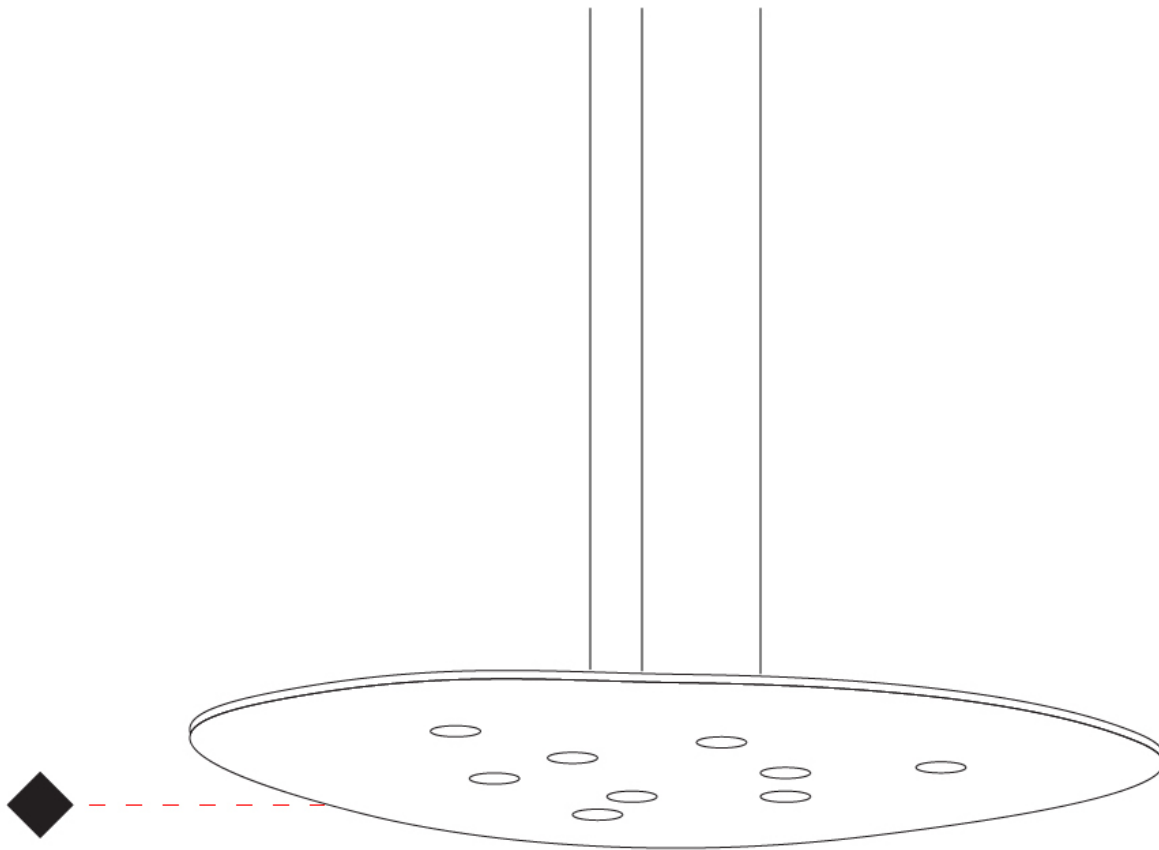

SCUDO SUSPENSION

D41030-

PROJECT _____

TYPE _____

SPECIFIER _____

QUANTITY _____

DATE _____