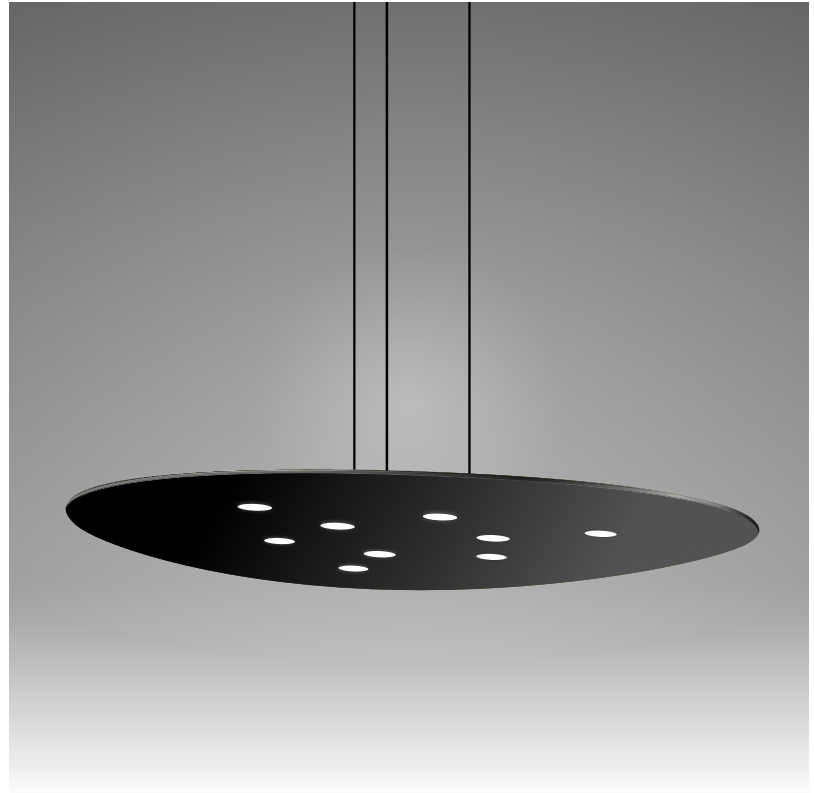

PROJECT	
TYPE	
SPECIFIER	
QUANTITY	
DATE	

SCUDO SUSPENSION

D41030-

base number   Finish
Options

1. To build a product code in our configurator select the specify button on the base model # product page
2. To build a manual product code on this datasheet choose from the options listed below in blue font and add the suffix to the base model #

GENERAL

Series: Scudo
Brand: Icone
Division: Design
Mounting Type: Suspension
Mounting Location: Ceiling
Subcategory: Pendant

PHYSICAL

Shape: Oblong
Diameter (mm): 650
Diameter (in): 25 ⁹/₁₆
Max. Overall Height (mm): 1200
Max. Overall Height (in): 47 ¹/₄
Light Distribution: Direct / Indirect
Fixture Finish: WHI / BLK / GRY / GLF / SLF
Fixture Material: Aluminum

ELECTRICAL

Lamp Type: LED
Total Output Wattage (W): 57
Dimming: Electronic Low Voltage Dimming
Input Voltage (V): 120Vac Direct Line

LED

Number of LEDs: Dir 9 + Ind 1
Color Temperature (°K): 3000
Nominal Lumen (lm): 4500
CRI: >90 CRI
Lamp Life (hrs): 50000

OPTICAL

RATINGS AND CERTIFICATIONS

Certified By: Certified for North American Standards
IP rating: IP20