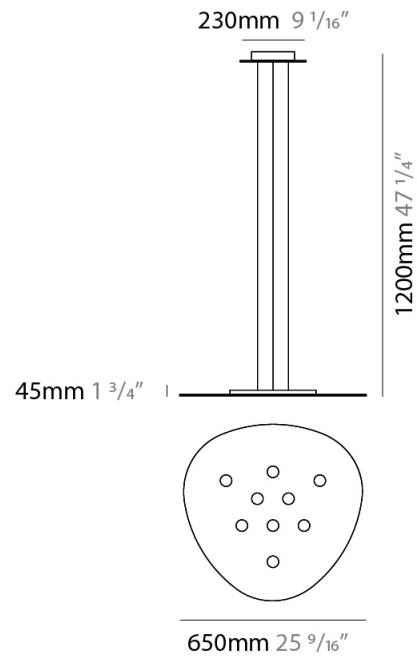

SCUDO SUSPENSION

D41038-

base number   Finish
Options

1. To build a product code in our configurator select the specify button on the base model # product page
2. To build a manual product code on this datasheet choose from the options listed below in blue font and add the suffix to the base model #

GENERAL

Series: Scudo
Brand: Icone
Division: Design
Mounting Type: Suspension
Mounting Location: Ceiling
Subcategory: Pendant

PHYSICAL

Shape: Oblong
Diameter (mm): 650
Diameter (in): 25 ⁹/₁₆
Max. Overall Height (mm): 1200
Max. Overall Height (in): 47 ¹/₄
Light Distribution: Direct
Fixture Finish: WHI / BLK / GRY / GLF / SLF
Fixture Material: Aluminum

ELECTRICAL

Lamp Type: LED
Total Output Wattage (W): 40
Dimming: Electronic Low Voltage Dimming
Input Voltage (V): 120Vac Direct Line

LED

Number of LEDs: 9
Color Temperature (°K): 3000
Nominal Lumen (lm): 3150
CRI: >90 CRI
Lamp Life (hrs): 50000

OPTICAL

RATINGS AND CERTIFICATIONS

Certified By: Certified for North American Standards
IP rating: IP20

PROJECT	_____
TYPE	_____
SPECIFIER	_____
QUANTITY	_____
DATE	_____