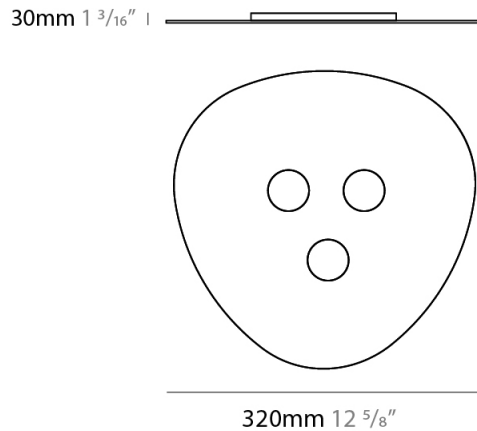

PROJECT	_____
TYPE	_____
SPECIFIER	_____
QUANTITY	_____
DATE	_____

SCUDO SURFACE

D42030-

base number   Finish
Options

1. To build a product code in our configurator select the specify button on the base model # product page
2. To build a manual product code on this datasheet choose from the options listed below in blue font and add the suffix to the base model #

GENERAL

Series: Scudo
Brand: Icone
Division: Design
Mounting Type: Surface
Mounting Location: Ceiling
Subcategory: Downlight

PHYSICAL

Shape: Oblong
Diameter (mm): 320
Diameter (in): 12 ⁵/₈
Height (mm): 30
Height (in): 1 ³/₁₆
Light Distribution: Direct
Fixture Finish: WHI / BLK / GRY / GLF / SLF
Fixture Material: Aluminum

ELECTRICAL

Lamp Type: LED
Total Output Wattage (W): 13.5
Dimming: Electronic Low Voltage Dimming
Input Voltage (V): 120Vac Direct Line

LED

Number of LEDs: 3
Color Temperature (°K): 3000
Nominal Lumen (lm): 1050
CRI: >90 CRI
Lamp Life (hrs): 50000

OPTICAL

RATINGS AND CERTIFICATIONS

Certified By: Certified for North American Standards
IP rating: IP20