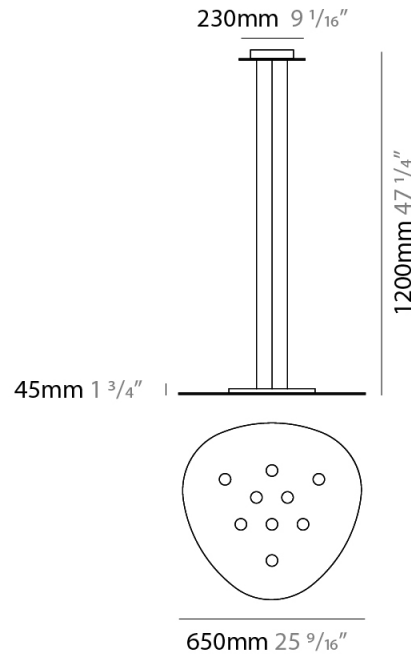

PROJECT _____
TYPE _____
SPECIFIER _____
QUANTITY _____
DATE _____

SCUDO SUSPENSION

D41030-

base number   Finish
Options

1. To build a product code in our configurator select the specify button on the base model # product page
2. To build a manual product code on this datasheet choose from the options listed below in blue font and add the suffix to the base model #

GENERAL

Series: Scudo _____
Brand: Icone _____
Division: Design _____
Mounting Type: Suspension _____
Mounting Location: Ceiling _____
Subcategory: Pendant _____

PHYSICAL

Shape: Oblong _____
Diameter (mm): 650 _____
Diameter (in): 25 ⁹/₁₆ _____
Max. Overall Height (mm): 1200 _____
Max. Overall Height (in): 47 ¹/₄ _____
Light Distribution: Direct / Indirect _____
Fixture Finish: WHI / BLK / GRY / GLF / SLF _____
Fixture Material: Aluminum _____

ELECTRICAL

Lamp Type: LED _____
Total Output Wattage (W): 57 _____
Dimming: Electronic Low Voltage Dimming _____
Input Voltage (V): 120Vac Direct Line _____

LED

Number of LEDs: Dir 9 + Ind 1 _____
Color Temperature (°K): 3000 _____
Nominal Lumen (lm): 4500 _____
CRI: >90 CRI _____
Lamp Life (hrs): 50000 _____

OPTICAL

RATINGS AND CERTIFICATIONS

Certified By: Certified for North American Standards _____
IP rating: IP20 _____