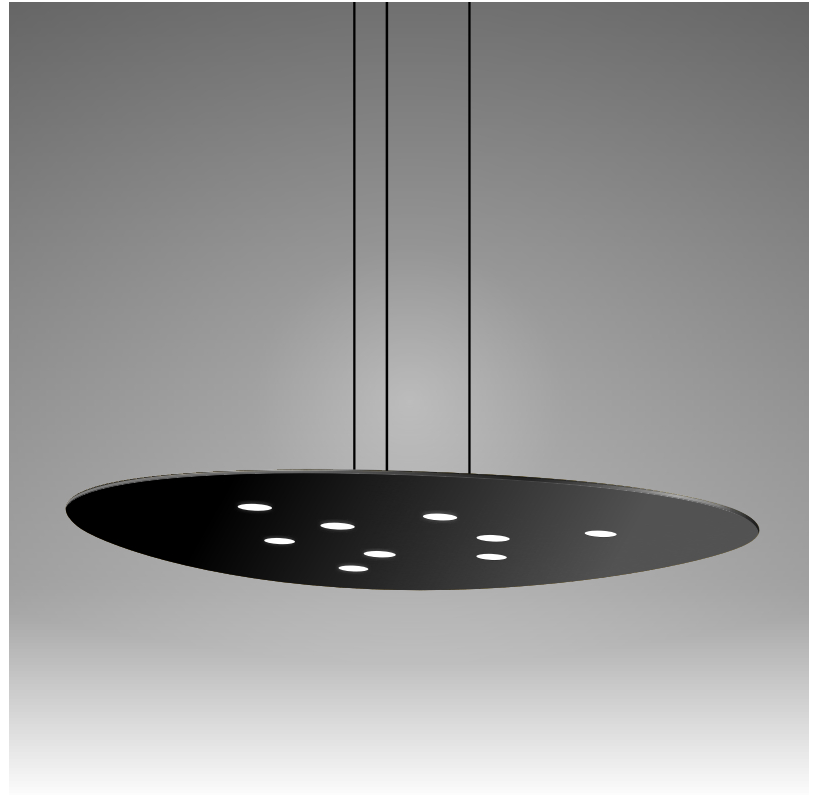

PROJECT _____
TYPE _____
SPECIFIER _____
QUANTITY _____
DATE _____

SCUDO SUSPENSION

D41030-

base number   Finish
Options

1. To build a product code in our configurator select the specify button on the base model # product page
2. To build a manual product code on this datasheet choose from the options listed below in blue font and add the suffix to the base model #

GENERAL

Series: Scudo _____
Brand: Icone _____
Division: Design _____
Mounting Type: Suspension _____
Mounting Location: Ceiling _____
Subcategory: Pendant _____

PHYSICAL

Shape: Oblong _____
Diameter (mm): 650 _____
Diameter (in): 25 ⁹/₁₆ _____
Max. Overall Height (mm): 1200 _____
Max. Overall Height (in): 47 ¹/₄ _____
Light Distribution: Direct / Indirect _____
Fixture Finish: WHI / BLK / GRY / GLF / SLF _____
Fixture Material: Aluminum _____

ELECTRICAL

Lamp Type: LED _____
Total Output Wattage (W): 57 _____
Dimming: Electronic Low Voltage Dimming _____
Input Voltage (V): 120Vac Direct Line _____

LED

Number of LEDs: Dir 9 + Ind 1 _____
Color Temperature (°K): 3000 _____
Nominal Lumen (lm): 4500 _____
CRI: >90 CRI _____
Lamp Life (hrs): 50000 _____

OPTICAL

RATINGS AND CERTIFICATIONS

Certified By: Certified for North American Standards _____
IP rating: IP20 _____