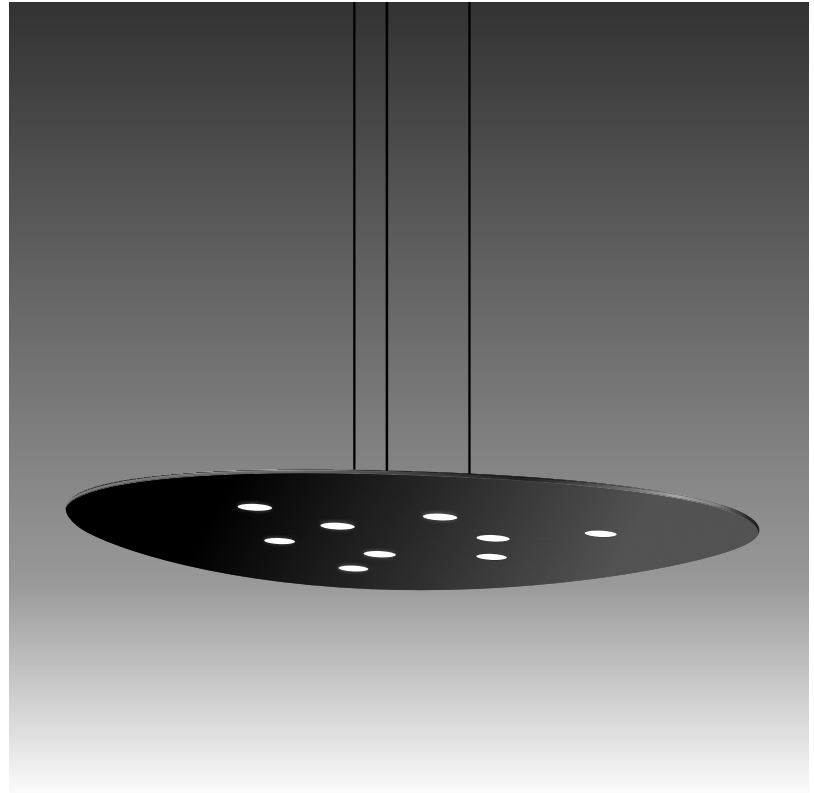

PROJECT	
TYPE	
SPECIFIER	
QUANTITY	
DATE	

SCUDO SUSPENSION

D41038-

base number   Finish
Options

1. To build a product code in our configurator select the specify button on the base model # product page
2. To build a manual product code on this datasheet choose from the options listed below in blue font and add the suffix to the base model #

GENERAL

Series: Scudo
Brand: Icone
Division: Design
Mounting Type: Suspension
Mounting Location: Ceiling
Subcategory: Pendant

PHYSICAL

Shape: Oblong
Diameter (mm): 650
Diameter (in): 25 ⁹/₁₆
Max. Overall Height (mm): 1200
Max. Overall Height (in): 47 ¹/₄
Light Distribution: Direct
Fixture Finish: WHI / BLK / GRY / GLF / SLF
Fixture Material: Aluminum

ELECTRICAL

Lamp Type: LED
Total Output Wattage (W): 40
Dimming: Electronic Low Voltage Dimming
Input Voltage (V): 120Vac Direct Line

LED

Number of LEDs: 9
Color Temperature (°K): 3000
Nominal Lumen (lm): 3150
CRI: >90 CRI
Lamp Life (hrs): 50000

OPTICAL

RATINGS AND CERTIFICATIONS

Certified By: Certified for North American Standards
IP rating: IP20