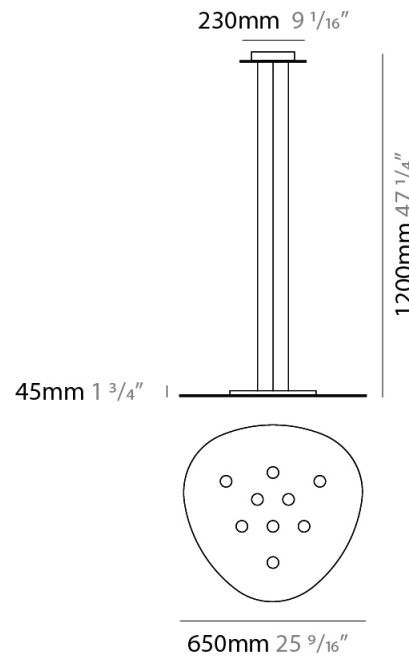

SCUDO SUSPENSION

D41030-

base number   Finish
Options

1. To build a product code in our configurator select the specify button on the base model # product page
2. To build a manual product code on this datasheet choose from the options listed below in blue font and add the suffix to the base model #

GENERAL

Series: Scudo
Brand: Icone
Division: Design
Mounting Type: Suspension
Mounting Location: Ceiling
Subcategory: Pendant

PHYSICAL

Shape: Oblong
Diameter (mm): 650
Diameter (in): 25 ⁹/₁₆
Max. Overall Height (mm): 1200
Max. Overall Height (in): 47 ¹/₄
Light Distribution: Direct / Indirect
Fixture Finish: WHI / BLK / GRY / GLF / SLF
Fixture Material: Aluminum

ELECTRICAL

Lamp Type: LED
Total Output Wattage (W): 57
Dimming: Electronic Low Voltage Dimming
Input Voltage (V): 120Vac Direct Line

LED

Number of LEDs: Dir 9 + Ind 1
Color Temperature (°K): 3000
Nominal Lumen (lm): 4500
CRI: >90 CRI
Lamp Life (hrs): 50000

OPTICAL

RATINGS AND CERTIFICATIONS

Certified By: Certified for North American Standards
IP rating: IP20

PROJECT	_____
TYPE	_____
SPECIFIER	_____
QUANTITY	_____
DATE	_____