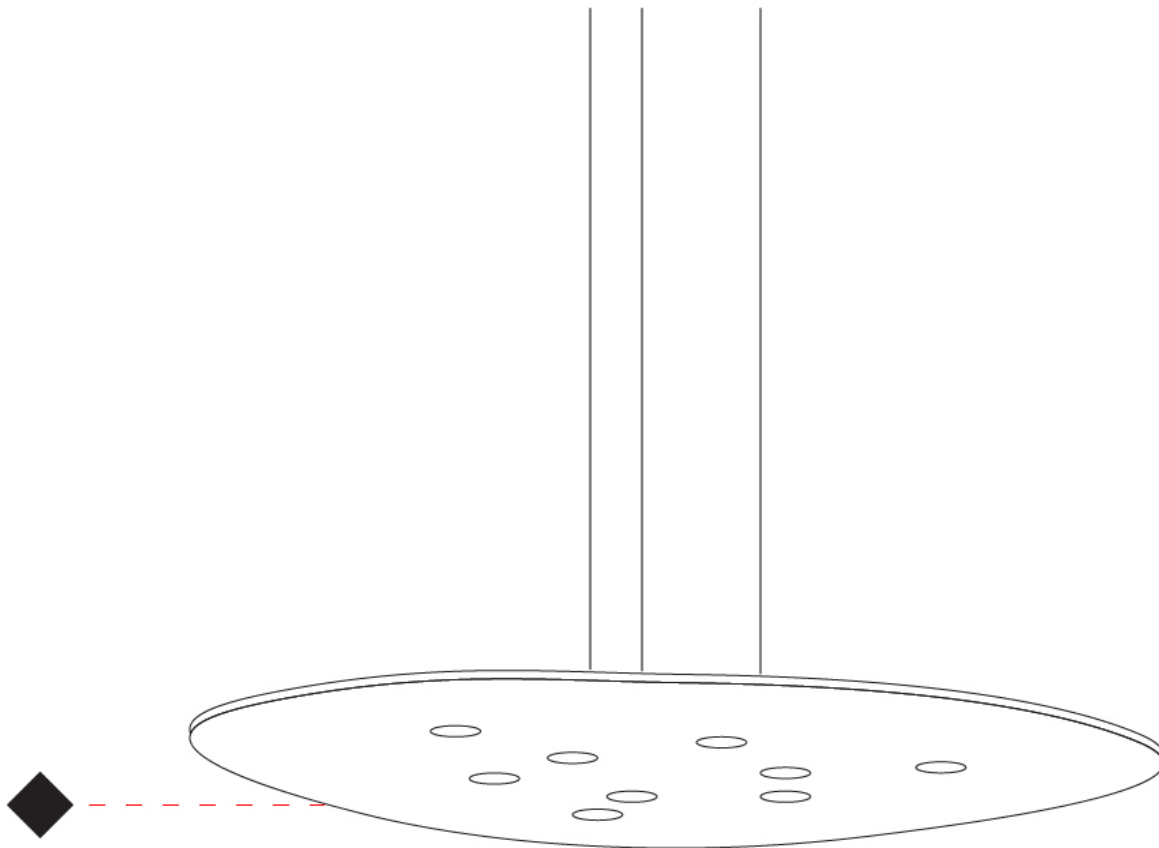

SCUDO SUSPENSION

D41030-

PROJECT _____

TYPE _____

SPECIFIER _____

QUANTITY _____

DATE _____