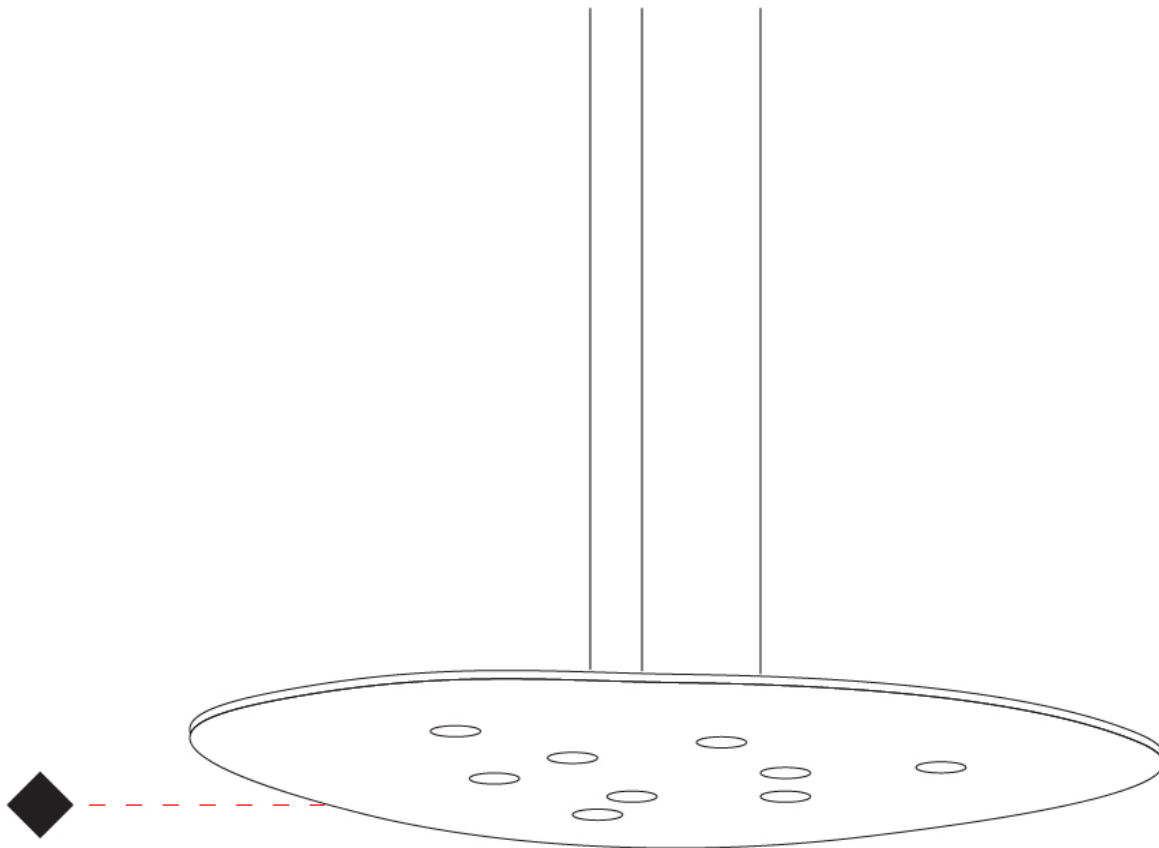

D41038-

PROJECT _____

TYPE _____

SPECIFIER _____

QUANTITY _____

DATE _____

D