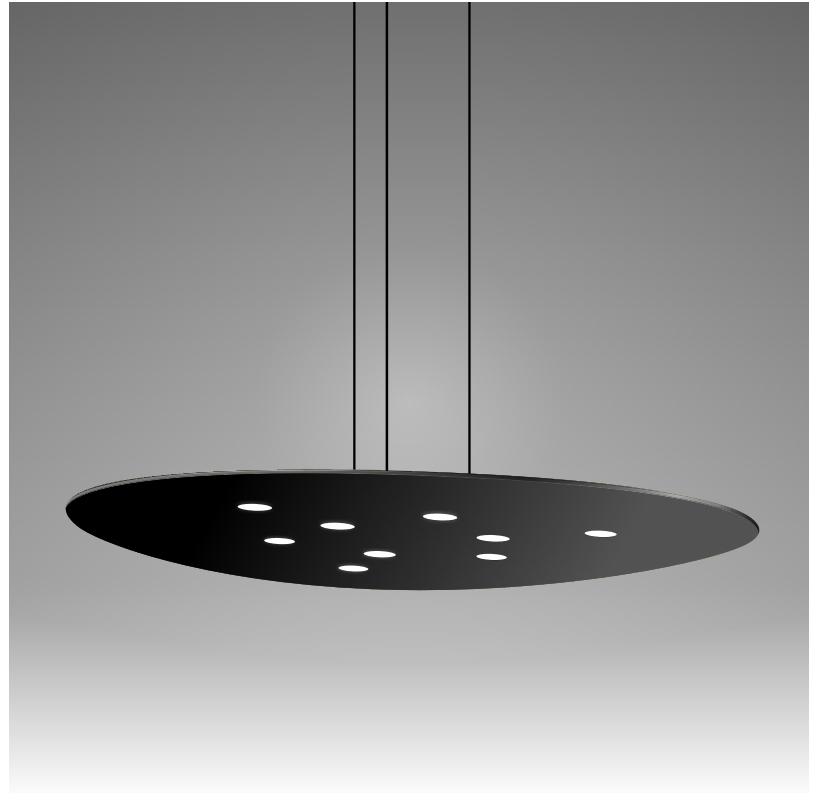

SCUDO SUSPENSION

D41030-

base number   Finish
Options

1. To build a product code in our configurator select the specify button on the base model # product page
2. To build a manual product code on this datasheet choose from the options listed below in blue font and add the suffix to the base model #

GENERAL

Series: Scudo
Brand: Icone
Division: Design
Mounting Type: Suspension
Mounting Location: Ceiling
Subcategory: Pendant

PHYSICAL

Shape: Oblong
Diameter (mm): 650
Diameter (in): 25 ⁹/₁₆
Max. Overall Height (mm): 1200
Max. Overall Height (in): 47 ¹/₄
Light Distribution: Direct / Indirect
Fixture Finish: WHI / BLK / GRY / GLF / SLF
Fixture Material: Aluminum

ELECTRICAL

Lamp Type: LED
Total Output Wattage (W): 57
Dimming: Electronic Low Voltage Dimming
Input Voltage (V): 120Vac Direct Line

LED

Number of LEDs: Dir 9 + Ind 1
Color Temperature (°K): 3000
Nominal Lumen (lm): 4500
CRI: >90 CRI
Lamp Life (hrs): 50000

OPTICAL

RATINGS AND CERTIFICATIONS

Certified By: Certified for North American Standards
IP rating: IP20

PROJECT	_____
TYPE	_____
SPECIFIER	_____
QUANTITY	_____
DATE	_____