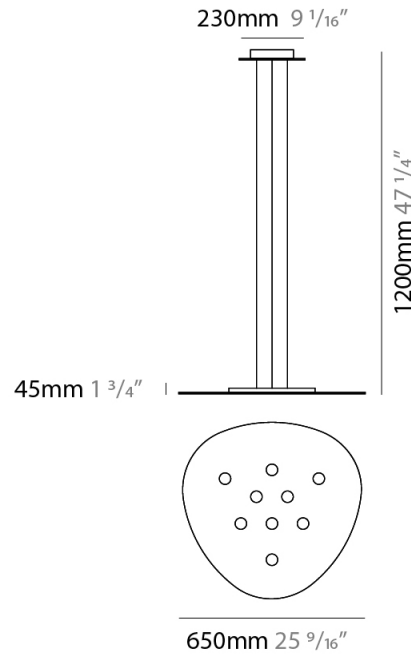

PROJECT	
TYPE	
SPECIFIER	
QUANTITY	
DATE	

SCUDO SUSPENSION

D41038-

base number   Finish
Options

1. To build a product code in our configurator select the specify button on the base model # product page
2. To build a manual product code on this datasheet choose from the options listed below in blue font and add the suffix to the base model #

GENERAL

Series: Scudo
Brand: Icone
Division: Design
Mounting Type: Suspension
Mounting Location: Ceiling
Subcategory: Pendant

PHYSICAL

Shape: Oblong
Diameter (mm): 650
Diameter (in): 25 ⁹/₁₆
Max. Overall Height (mm): 1200
Max. Overall Height (in): 47 ¹/₄
Light Distribution: Direct
Fixture Finish: WHI / BLK / GRY / GLF / SLF
Fixture Material: Aluminum

ELECTRICAL

Lamp Type: LED
Total Output Wattage (W): 40
Dimming: Electronic Low Voltage Dimming
Input Voltage (V): 120Vac Direct Line

LED

Number of LEDs: 9
Color Temperature (°K): 3000
Nominal Lumen (lm): 3150
CRI: >90 CRI
Lamp Life (hrs): 50000

OPTICAL

RATINGS AND CERTIFICATIONS

Certified By: Certified for North American Standards
IP rating: IP20