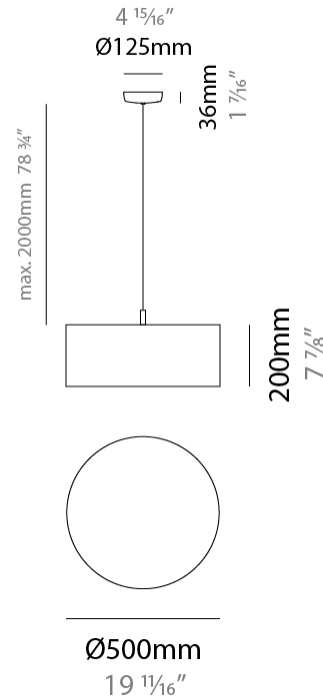

SENIA SUSPENSION

D111091-

base number Finish
Options

1. To build a product code in our configurator select the specify button on the base model # product page
2. To build a manual product code on this datasheet choose from the options listed below in blue font and add the suffix to the base model #

GENERAL

Series: Senia
Partner: Ole
Division: Design
Installation: Suspension
Product Type: Pendant
Mounting Location: Ceiling

PHYSICAL

Shape: Drum
Diameter (mm): 500
Diameter (in): 19 11/16
Height (mm): 200
Height (in): 7 7/8
Max. Overall Height (mm): 2200
Max. Overall Height (in): 86 5/8

Fixture Finish: BEI / BLK / BLU / COG / DGN / GRY / MRN / MOC / MUS / OLV / SIL / STN / TER / WHI

Holder Finish: MBK

Fixture Material: Fabric Cord / Metal

Primary Material: Fabric - Recycled

Cable Details: 2000mm Cable

Upon Request: Other fabric cord colors available upon request (see downloadable finish chart) Matte White Holder

ELECTRICAL

Number of Lamps: 1

Lamp Type: LED Retrofit

Lamp Shape: A19

Bulb Included: Bulb Not Included

Max. Wattage Per Lamp (W): 15

Lamp Base: E26

Input Voltage (V): 120

Upon Request: 277Vac / GU24

LED

OPTICAL

RATINGS AND CERTIFICATIONS

Certified By: Certified for North American Standards

IP rating: IP20

PROJECT
TYPE
SPECIFIER
QUANTITY
DATE