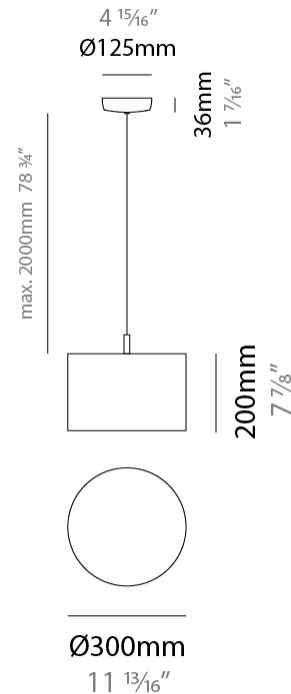

SENIA SUSPENSION

D111089- -

base number   Finish Options   Finish Options

1. To build a product code in our configurator select the specify button on the base model # product page
2. To build a manual product code on this datasheet choose from the options listed below in blue font and add the suffix to the base model #

GENERAL

Series: Senia
Brand: Ole
Division: Design
Mounting Type: Suspension
Mounting Location: Ceiling
Subcategory: Pendant

PHYSICAL

Shape: Drum
Diameter (mm): 300
Diameter (in): 11 ¹³/₁₆"
Height (mm): 200
Height (in): 7 ⁷/₈"
Max. Overall Height (mm): 2200
Max. Overall Height (in): 86 ⁵/₈"
Light Distribution: Direct
Fixture Finish: BEI / BLK / BLU / COG / DGN / GRY / MRN / MOC / MUS / OLV / SIL / STN / TER / WHI
Holder Finish: MWH / MBK
Fixture Material: Fabric Cord / Metal
Cable Details: 2000mm Cable
Upon Request: Other fabric cord colors available upon request (see downloadable finish chart)

ELECTRICAL

Number of Lamps: 1
Lamp Type: LED Retrofit
Lamp Shape: A19
Bulb Included: Bulb Not Included
Max. Wattage Per Lamp (W): 15
Lamp Base: E26
Input Voltage (V): 120
Upon Request: 277Vac / GU24

LED

OPTICAL

RATINGS AND CERTIFICATIONS

Certified By: Certified for North American Standards
IP rating: IP20

PROJECT
TYPE
SPECIFIER
QUANTITY
DATE