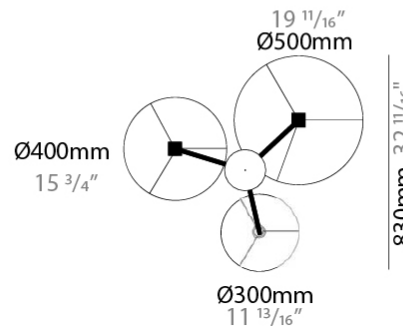

SENIA SUSPENSION

D111093-

base number   Finish (Diamond)   Finish Options   Finish Options   Finish Options

1. To build a product code in our configurator select the specify button on the base model # product page
2. To build a manual product code on this datasheet choose from the options listed below in blue font and add the suffix to the base model #

GENERAL

Series: Senia
Brand: Ole
Division: Design
Mounting Type: Suspension
Mounting Location: Ceiling
Subcategory: Up/Down Light

PHYSICAL

Shape: Drum
Diameter (mm): 930
Diameter (in): 36 ⁵/₈
Height (mm): 1080
Height (in): 42 ¹/₂
Light Distribution: Direct / Indirect
Fixture Finish: BEI / BLK / BLU / COG / DGN / GRY / MRN / MOC / MUS / OLV / SIL / STN / TER / WHI
Holder Finish: WHI / MBK
Fixture Material: Fabric Cord / Metal
Upon Request: Mix lampshade colors. Other fabric cord colors available upon request (see downloadable finish chart)

ELECTRICAL

Number of Lamps: 3
Lamp Type: LED Retrofit
Lamp Shape: A19
Bulb Included: Bulb Not Included
Max. Wattage Per Lamp (W): 15
Lamp Base: E26
Input Voltage (V): 120
Upon Request: 277Vac / GU24

LED

OPTICAL

RATINGS AND CERTIFICATIONS

Certified By: Certified for North American Standards
IP rating: IP20

PROJECT
TYPE
SPECIFIER
QUANTITY
DATE