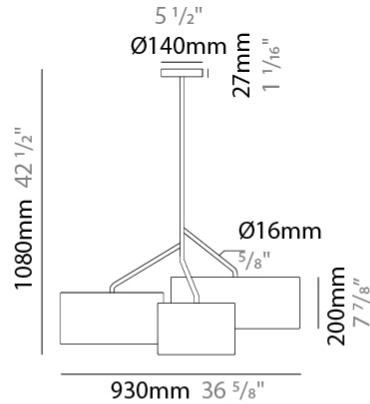

SENIA SUSPENSION

D111093-

base number   Finish (Diamond)   Finish Options   Finish Options   Finish Options

1. To build a product code in our configurator select the specify button on the base model # product page
2. To build a manual product code on this datasheet choose from the options listed below in blue font and add the suffix to the base model #

GENERAL

Series: Senia
Brand: Ole
Division: Design
Mounting Type: Suspension
Mounting Location: Ceiling
Subcategory: Up/Down Light

PHYSICAL

Shape: Drum
Diameter (mm): 930
Diameter (in): 36 ⁵/₈
Height (mm): 1080
Height (in): 42 ¹/₂
Light Distribution: Direct / Indirect
Fixture Finish: BEI / BLK / BLU / COG / DGN / GRY / MRN / MOC / MUS / OLV / SIL / STN / TER / WHI
Holder Finish: WHI / MBK
Fixture Material: Fabric Cord / Metal
Upon Request: Mix lampshade colors. Other fabric cord colors available upon request (see downloadable finish chart)

ELECTRICAL

Number of Lamps: 3
Lamp Type: LED Retrofit
Lamp Shape: A19
Bulb Included: Bulb Not Included
Max. Wattage Per Lamp (W): 15
Lamp Base: E26
Input Voltage (V): 120
Upon Request: 277Vac / GU24

LED

OPTICAL

RATINGS AND CERTIFICATIONS

Certified By: Certified for North American Standards
IP rating: IP20

PROJECT
TYPE
SPECIFIER
QUANTITY
DATE