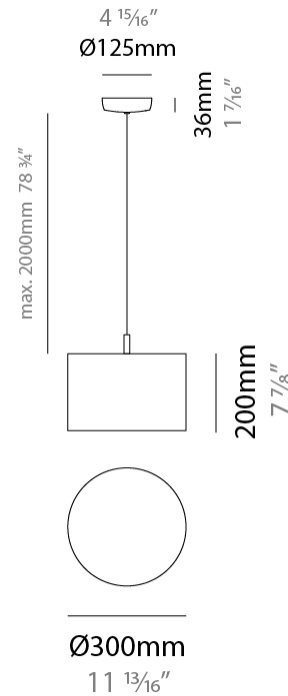

SENIA SUSPENSION

D111089- -

base number   Finish Options   Finish Options

1. To build a product code in our configurator select the specify button on the base model # product page
2. To build a manual product code on this datasheet choose from the options listed below in blue font and add the suffix to the base model #

GENERAL

Series: Senia
Brand: Ole
Division: Design
Mounting Type: Suspension
Mounting Location: Ceiling
Subcategory: Pendant

PHYSICAL

Shape: Drum
Diameter (mm): 300
Diameter (in): 11 ¹³/₁₆"
Height (mm): 200
Height (in): 7 ⁷/₈"
Max. Overall Height (mm): 2200
Max. Overall Height (in): 86 ⁵/₈"
Light Distribution: Direct
Fixture Finish: BEI / BLK / BLU / COG / DGN / GRY / MRN / MOC / MUS / OLV / SIL / STN / TER / WHI
Holder Finish: MWH / MBK
Fixture Material: Fabric Cord / Metal
Cable Details: 2000mm Cable
Upon Request: Other fabric cord colors available upon request (see downloadable finish chart)

ELECTRICAL

Number of Lamps: 1
Lamp Type: LED Retrofit
Lamp Shape: A19
Bulb Included: Bulb Not Included
Max. Wattage Per Lamp (W): 15
Lamp Base: E26
Input Voltage (V): 120
Upon Request: 277Vac / GU24

LED

OPTICAL

RATINGS AND CERTIFICATIONS

Certified By: Certified for North American Standards
IP rating: IP20

PROJECT
TYPE
SPECIFIER
QUANTITY
DATE