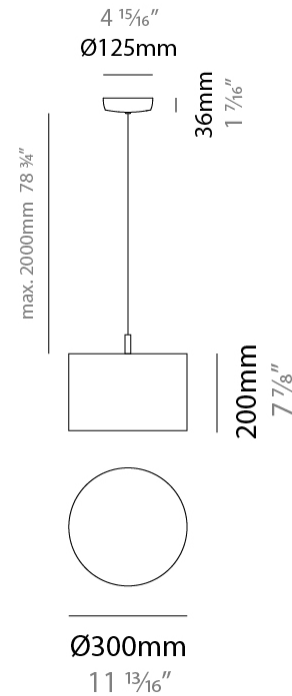

SENIA SUSPENSION

D111089- _____

base number   Finish Options   Finish Options

1. To build a product code in our configurator select the specify button on the base model # product page
2. To build a manual product code on this datasheet choose from the options listed below in blue font and add the suffix to the base model #

GENERAL

Series: Senia
Brand: Ole
Division: Design
Mounting Type: Suspension
Mounting Location: Ceiling
Subcategory: Pendant

PHYSICAL

Shape: Drum
Diameter (mm): 300
Diameter (in): 11 ¹³/₁₆"
Height (mm): 200
Height (in): 7 ⁷/₈"
Max. Overall Height (mm): 2200
Max. Overall Height (in): 86 ⁵/₈"
Light Distribution: Direct
Fixture Finish: BEI / BLK / BLU / COG / DGN / GRY / MRN / MOC / MUS / OLV / SIL / STN / TER / WHI
Holder Finish: MWH / MBK
Fixture Material: Fabric Cord / Metal
Cable Details: 2000mm Cable
Upon Request: Other fabric cord colors available upon request (see downloadable finish chart)

ELECTRICAL

Number of Lamps: 1
Lamp Type: LED Retrofit
Lamp Shape: A19
Bulb Included: Bulb Not Included
Max. Wattage Per Lamp (W): 15
Lamp Base: E26
Input Voltage (V): 120
Upon Request: 277Vac / GU24

LED

OPTICAL

RATINGS AND CERTIFICATIONS

Certified By: Certified for North American Standards
IP rating: IP20

PROJECT
TYPE
SPECIFIER
QUANTITY
DATE