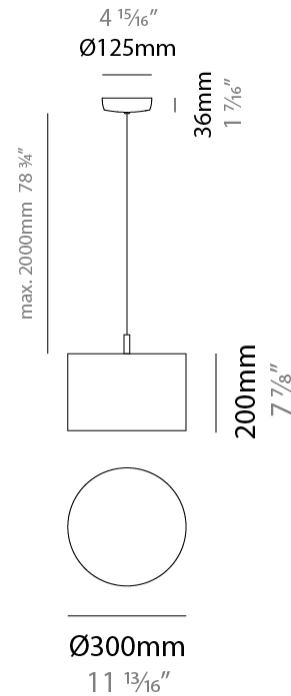

PROJECT	
TYPE	
SPECIFIER	
QUANTITY	
DATE	

SENIA SUSPENSION

D111089-

base number	Finish Options	Finish Options

1. To build a product code in our configurator select the specify button on the base model # product page
2. To build a manual product code on this datasheet choose from the options listed below in blue font and add the suffix to the base model #

GENERAL

Series: Senia
Brand: Ole
Division: Design
Mounting Type: Suspension
Mounting Location: Ceiling
Subcategory: Pendant

PHYSICAL

Shape: Drum
Diameter (mm): 300
Diameter (in): 11 ¹³/₁₆
Height (mm): 200
Height (in): 7 ⁷/₈
Max. Overall Height (mm): 2200
Max. Overall Height (in): 86 ⁵/₈
Light Distribution: Direct
Fixture Finish: BEI / BLK / BLU / COG / DGN / GRY / MRN / MOC / MUS / OLV / SIL / STN / TER / WHI
Holder Finish: MWH / MBK
Fixture Material: Fabric Cord / Metal
Cable Details: 2000mm Cable
Upon Request: Other fabric cord colors available upon request (see downloadable finish chart)

ELECTRICAL

Number of Lamps: 1
Lamp Type: LED Retrofit
Lamp Shape: A19
Bulb Included: Bulb Not Included
Max. Wattage Per Lamp (W): 15
Lamp Base: E26
Input Voltage (V): 120
Upon Request: 277Vac / GU24

LED

OPTICAL

RATINGS AND CERTIFICATIONS

Certified By: Certified for North American Standards
IP rating: IP20