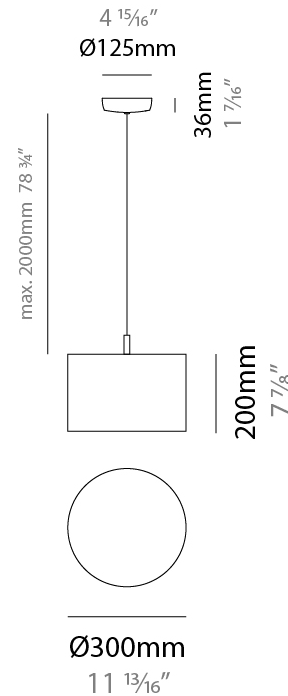

SENIA SUSPENSION

D111089-

base number   Finish
Options

1. To build a product code in our configurator select the specify button on the base model # product page
2. To build a manual product code on this datasheet choose from the options listed below in blue font and add the suffix to the base model #

GENERAL

Series: Senia
Partner: Ole
Division: Design
Installation: Suspension
Product Type: Pendant
Mounting Location: Ceiling

PHYSICAL

Shape: Drum
Diameter (mm): 300
Diameter (in): 11 ¹³/₁₆
Height (mm): 200
Height (in): 7 ⁷/₈
Max. Overall Height (mm): 2200
Max. Overall Height (in): 86 ⁵/₈
Fixture Finish: BEI / BLK / BLU / COG / DGN / GRY / MRN / MOC / MUS / OLV / SIL / STN / TER / WHI
Holder Finish: MBK
Fixture Material: Fabric Cord / Metal
Primary Material: Fabric - Recycled
Cable Details: 2000mm Cable
Upon Request: Other fabric cord colors available upon request (see downloadable finish chart) Matte White Holder

ELECTRICAL

Number of Lamps: 1
Lamp Type: LED Retrofit
Lamp Shape: A19
Bulb Included: Bulb Not Included
Max. Wattage Per Lamp (W): 15
Lamp Base: E26
Input Voltage (V): 120
Upon Request: 277Vac / GU24

LED

OPTICAL

RATINGS AND CERTIFICATIONS

Certified By: Certified for North American Standards
IP rating: IP20

PROJECT	_____
TYPE	_____
SPECIFIER	_____
QUANTITY	_____
DATE	_____