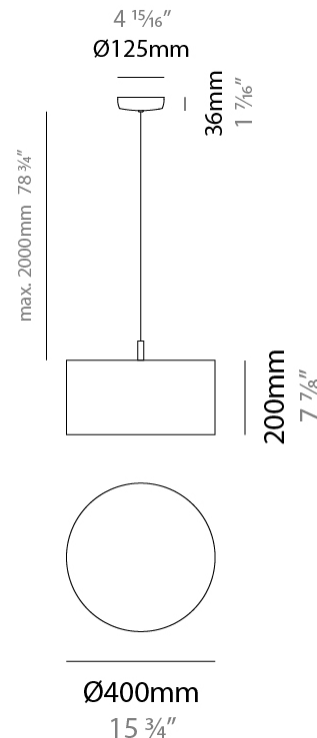

SENIA SUSPENSION

D111090-

base number Finish
Options

1. To build a product code in our configurator select the specify button on the base model # product page
2. To build a manual product code on this datasheet choose from the options listed below in blue font and add the suffix to the base model #

GENERAL

Series: Senia
Partner: Ole
Division: Design
Installation: Suspension
Product Type: Pendant
Mounting Location: Ceiling

PHYSICAL

Shape: Drum
Diameter (mm): 400
Diameter (in): 15 3/4
Height (mm): 200
Height (in): 7 7/8
Max. Overall Height (mm): 2200
Max. Overall Height (in): 86 5/8
Fixture Finish: BEI / BLK / BLU / COG / DGN / GRY / MRN / MOC / MUS / OLV / SIL / STN / TER / WHI
Holder Finish: MBK
Fixture Material: Fabric Cord / Metal
Primary Material: Fabric - Recycled
Cable Details: 2000mm Cable
Upon Request: Other fabric cord colors available upon request (see downloadable finish chart) Matte White Holder

ELECTRICAL

Number of Lamps: 1
Lamp Type: LED Retrofit
Lamp Shape: A19
Bulb Included: Bulb Not Included
Max. Wattage Per Lamp (W): 15
Lamp Base: E26
Input Voltage (V): 120
Upon Request: 277Vac / GU24

LED

OPTICAL

RATINGS AND CERTIFICATIONS

Certified By: Certified for North American Standards
IP rating: IP20

PROJECT
TYPE
SPECIFIER
QUANTITY
DATE