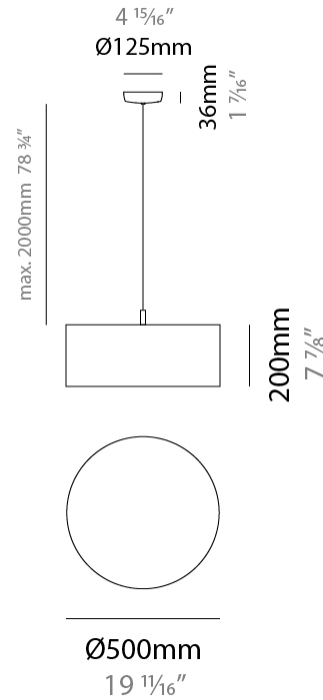

SENIA SUSPENSION

D111091-

base number Finish
Options

1. To build a product code in our configurator select the specify button on the base model # product page
2. To build a manual product code on this datasheet choose from the options listed below in blue font and add the suffix to the base model #

GENERAL

Series: Senia
Partner: Ole
Division: Design
Installation: Suspension
Product Type: Pendant
Mounting Location: Ceiling

PHYSICAL

Shape: Drum
Diameter (mm): 500
Diameter (in): 19 11/16
Height (mm): 200
Height (in): 7 7/8
Max. Overall Height (mm): 2200
Max. Overall Height (in): 86 5/8

Fixture Finish: BEI / BLK / BLU / COG / DGN / GRY / MRN / MOC / MUS / OLV / SIL / STN / TER / WHI

Holder Finish: MBK
Fixture Material: Fabric Cord / Metal
Primary Material: Fabric - Recycled
Cable Details: 2000mm Cable

Upon Request: Other fabric cord colors available upon request (see downloadable finish chart) Matte White Holder

ELECTRICAL

Number of Lamps: 1
Lamp Type: LED Retrofit
Lamp Shape: A19
Bulb Included: Bulb Not Included
Max. Wattage Per Lamp (W): 15
Lamp Base: E26
Input Voltage (V): 120
Upon Request: 277Vac / GU24

LED

OPTICAL

RATINGS AND CERTIFICATIONS

Certified By: Certified for North American Standards
IP rating: IP20

PROJECT
TYPE
SPECIFIER
QUANTITY
DATE