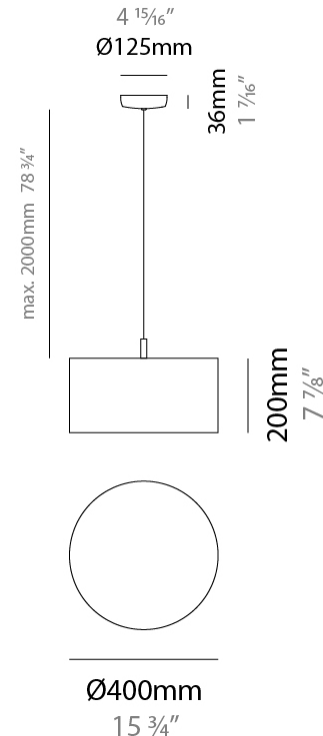

SENIA SUSPENSION

D111090-

base number Finish
Options

1. To build a product code in our configurator select the specify button on the base model # product page
2. To build a manual product code on this datasheet choose from the options listed below in blue font and add the suffix to the base model #

GENERAL

Series: Senia
Partner: Ole
Division: Design
Installation: Suspension
Product Type: Pendant
Mounting Location: Ceiling

PHYSICAL

Shape: Drum
Diameter (mm): 400
Diameter (in): 15 3/4
Height (mm): 200
Height (in): 7 7/8
Max. Overall Height (mm): 2200
Max. Overall Height (in): 86 5/8
Fixture Finish: BEI / BLK / BLU / COG / DGN / GRY / MRN / MOC / MUS / OLV / SIL / STN / TER / WHI
Holder Finish: MBK
Fixture Material: Fabric Cord / Metal
Primary Material: Fabric - Recycled
Cable Details: 2000mm Cable
Upon Request: Other fabric cord colors available upon request (see downloadable finish chart) Matte White Holder

ELECTRICAL

Number of Lamps: 1
Lamp Type: LED Retrofit
Lamp Shape: A19
Bulb Included: Bulb Not Included
Max. Wattage Per Lamp (W): 15
Lamp Base: E26
Input Voltage (V): 120
Upon Request: 277Vac / GU24

LED

OPTICAL

RATINGS AND CERTIFICATIONS

Certified By: Certified for North American Standards
IP rating: IP20

PROJECT
TYPE
SPECIFIER
QUANTITY
DATE