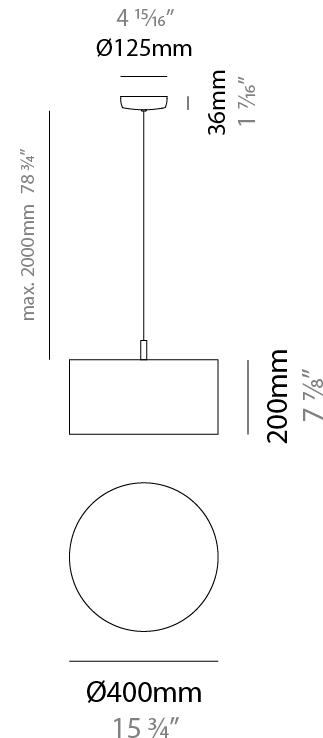

SENIA SUSPENSION

D111090-

base number   Finish Options   Finish Options

1. To build a product code in our configurator select the specify button on the base model # product page
2. To build a manual product code on this datasheet choose from the options listed below in blue font and add the suffix to the base model #

GENERAL

Series: Senia
Brand: Ole
Division: Design
Mounting Type: Suspension
Mounting Location: Ceiling
Subcategory: Ambient

PHYSICAL

Shape: Drum
Diameter (mm): 400
Diameter (in): 15 3/4
Height (mm): 200
Height (in): 7 7/8
Max. Overall Height (mm): 2200
Max. Overall Height (in): 86 5/8
Light Distribution: Direct
Fixture Finish: BEI / BLK / BLU / COG / DGN / GRY / MRN / MOC / MUS / OLV / SIL / STN / TER / WHI
Holder Finish: WHI / MBK
Fixture Material: Fabric Cord / Metal
Cable Details: 2000mm Cable
Upon Request: Other fabric cord colors available upon request (see downloadable finish chart)

ELECTRICAL

Number of Lamps: 1
Lamp Type: LED Retrofit
Lamp Shape: A19
Bulb Included: Bulb Not Included
Max. Wattage Per Lamp (W): 15
Lamp Base: E26
Input Voltage (V): 120
Upon Request: 277Vac / GU24

LED

OPTICAL

RATINGS AND CERTIFICATIONS

Certified By: Certified for North American Standards
IP rating: IP20

PROJECT
TYPE
SPECIFIER
QUANTITY
DATE