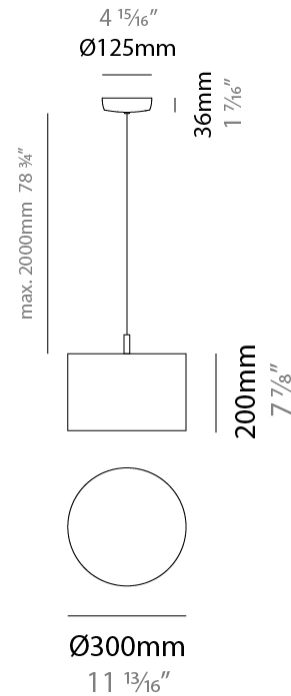

PROJECT	_____
TYPE	_____
SPECIFIER	_____
QUANTITY	_____
DATE	_____

SENIA SUSPENSION

D111089- -

base number	Finish Options	Finish Options

1. To build a product code in our configurator select the specify button on the base model # product page
2. To build a manual product code on this datasheet choose from the options listed below in blue font and add the suffix to the base model #

GENERAL

Series: Senia
Brand: Ole
Division: Design
Mounting Type: Suspension
Mounting Location: Ceiling
Subcategory: Pendant

PHYSICAL

Shape: Drum
Diameter (mm): 300
Diameter (in): 11 ¹³/₁₆"
Height (mm): 200
Height (in): 7 ⁷/₈"
Max. Overall Height (mm): 2200
Max. Overall Height (in): 86 ⁵/₈"
Light Distribution: Direct
Fixture Finish: BEI / BLK / BLU / COG / DGN / GRY / MRN / MOC / MUS / OLV / SIL / STN / TER / WHI
Holder Finish: MWH / MBK
Fixture Material: Fabric Cord / Metal
Cable Details: 2000mm Cable
Upon Request: Other fabric cord colors available upon request (see downloadable finish chart)

ELECTRICAL

Number of Lamps: 1
Lamp Type: LED Retrofit
Lamp Shape: A19
Bulb Included: Bulb Not Included
Max. Wattage Per Lamp (W): 15
Lamp Base: E26
Input Voltage (V): 120
Upon Request: 277Vac / GU24

LED

OPTICAL

RATINGS AND CERTIFICATIONS

Certified By: Certified for North American Standards
IP rating: IP20