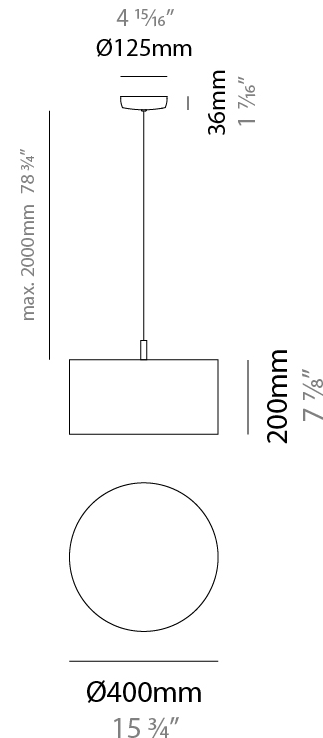

SENIA SUSPENSION

D111090-

base number   Finish Options   Finish Options

1. To build a product code in our configurator select the specify button on the base model # product page
2. To build a manual product code on this datasheet choose from the options listed below in blue font and add the suffix to the base model #

GENERAL

Series: Senia
Brand: Ole
Division: Design
Mounting Type: Suspension
Mounting Location: Ceiling
Subcategory: Ambient

PHYSICAL

Shape: Drum
Diameter (mm): 400
Diameter (in): 15 ³/₄
Height (mm): 200
Height (in): 7 ⁷/₈
Max. Overall Height (mm): 2200
Max. Overall Height (in): 86 ⁵/₈
Light Distribution: Direct
Fixture Finish: BEI / BLK / BLU / COG / DGN / GRY / MRN / MOC / MUS / OLV / SIL / STN / TER / WHI
Holder Finish: WHI / MBK
Fixture Material: Fabric Cord / Metal
Cable Details: 2000mm Cable
Upon Request: Other fabric cord colors available upon request (see downloadable finish chart)

ELECTRICAL

Number of Lamps: 1
Lamp Type: LED Retrofit
Lamp Shape: A19
Bulb Included: Bulb Not Included
Max. Wattage Per Lamp (W): 15
Lamp Base: E26
Input Voltage (V): 120
Upon Request: 277Vac / GU24

LED

OPTICAL

RATINGS AND CERTIFICATIONS

Certified By: Certified for North American Standards
IP rating: IP20

PROJECT
TYPE
SPECIFIER
QUANTITY
DATE