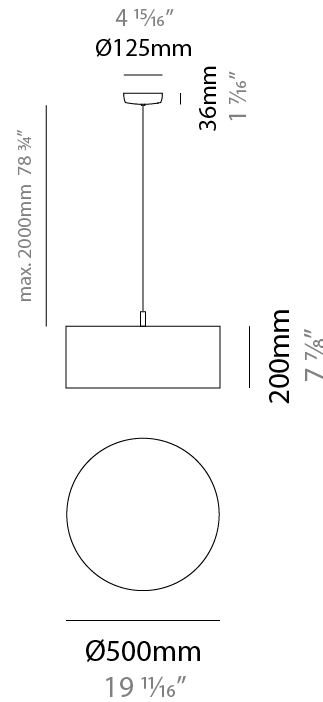

SENIA SUSPENSION

D111091- _____

base number   Finish Options   Finish Options

1. To build a product code in our configurator select the specify button on the base model # product page
2. To build a manual product code on this datasheet choose from the options listed below in blue font and add the suffix to the base model #

GENERAL

Series: Senia
Brand: Ole
Division: Design
Mounting Type: Suspension
Mounting Location: Ceiling
Subcategory: Up/Down Light

PHYSICAL

Shape: Drum
Diameter (mm): 500
Diameter (in): 19 11/16
Height (mm): 200
Height (in): 7 7/8
Max. Overall Height (mm): 2200
Max. Overall Height (in): 86 5/8
Light Distribution: Direct / Indirect
Fixture Finish: BEI / BLK / BLU / COG / DGN / GRY / MRN / MOC / MUS / OLV / SIL / STN / TER / WHI
Holder Finish: WHI / MBK
Fixture Material: Fabric Cord / Metal
Cable Details: 2000mm Cable
Upon Request: Other fabric cord colors available upon request (see downloadable finish chart)

ELECTRICAL

Number of Lamps: 1
Lamp Type: LED Retrofit
Lamp Shape: A19
Bulb Included: Bulb Not Included
Max. Wattage Per Lamp (W): 15
Lamp Base: E26
Input Voltage (V): 120
Upon Request: 277Vac / GU24

LED

OPTICAL

RATINGS AND CERTIFICATIONS

Certified By: Certified for North American Standards
IP rating: IP20

PROJECT
TYPE
SPECIFIER
QUANTITY
DATE