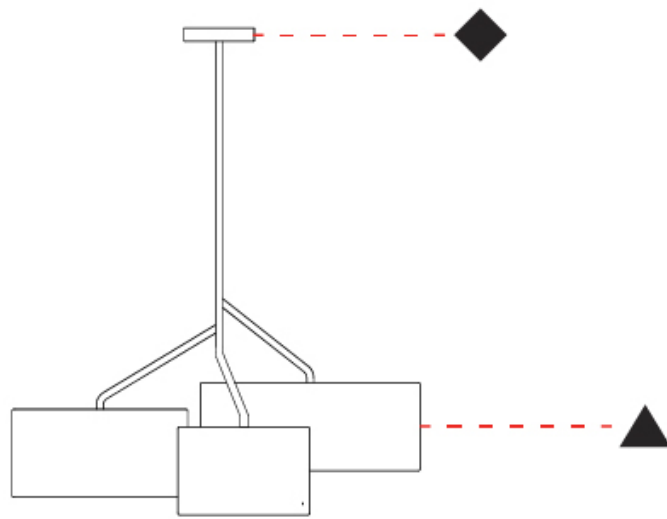

SENIA SUSPENSION

D111093-

PROJECT	_____
TYPE	_____
SPECIFIER	_____
QUANTITY	_____
DATE	_____

D