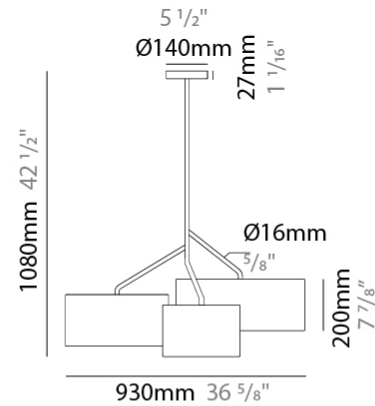

PROJECT	
TYPE	
SPECIFIER	
QUANTITY	
DATE	

SENIA SUSPENSION

D111093-

base number	Finish (Diamond)	Finish Options	Finish Options	Finish Options

1. To build a product code in our configurator select the specify button on the base model # product page
2. To build a manual product code on this datasheet choose from the options listed below in blue font and add the suffix to the base model #

GENERAL

Series: Senia
Brand: Ole
Division: Design
Mounting Type: Suspension
Mounting Location: Ceiling
Subcategory: Up/Down Light

PHYSICAL

Shape: Drum
Diameter (mm): 930
Diameter (in): 36 ⁵/₈
Height (mm): 1080
Height (in): 42 ¹/₂
Light Distribution: Direct / Indirect
Fixture Finish: BEI / BLK / BLU / COG / DGN / GRY / MRN / MOC / MUS / OLV / SIL / STN / TER / WHI
Holder Finish: WHI / MBK
Fixture Material: Fabric Cord / Metal
Upon Request: Mix lampshade colors. Other fabric cord colors available upon request (see downloadable finish chart)

ELECTRICAL

Number of Lamps: 3
Lamp Type: LED Retrofit
Lamp Shape: A19
Bulb Included: Bulb Not Included
Max. Wattage Per Lamp (W): 15
Lamp Base: E26
Input Voltage (V): 120
Upon Request: 277Vac / GU24

LED

OPTICAL

RATINGS AND CERTIFICATIONS

Certified By: Certified for North American Standards
IP rating: IP20