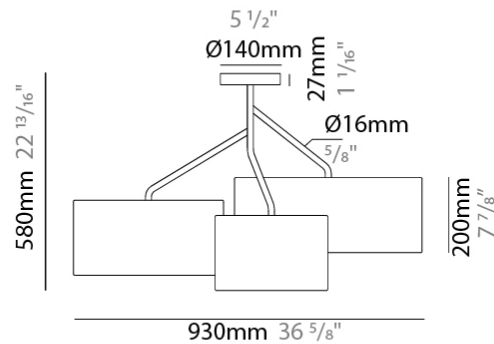

PROJECT	
TYPE	
SPECIFIER	
QUANTITY	
DATE	

SENIA SUSPENSION

D111092-

base number	Finish (Diamond)	Finish Options	Finish Options	Finish Options

1. To build a product code in our configurator select the specify button on the base model # product page
2. To build a manual product code on this datasheet choose from the options listed below in blue font and add the suffix to the base model #

GENERAL

Series: Senia
Brand: Ole
Division: Design
Mounting Type: Suspension
Mounting Location: Ceiling
Subcategory: Up/Down Light

PHYSICAL

Shape: Drum
Diameter (mm): 930
Diameter (in): 36 ⁵/₈
Height (mm): 580
Height (in): 22 ¹³/₁₆
Light Distribution: Direct / Indirect
Fixture Finish: BEI / BLK / BLU / COG / DGN / GRY / MRN / MOC / MUS / OLV / SIL / STN / TER / WHI
Holder Finish: WHI / MBK
Fixture Material: Fabric Cord / Metal
Upon Request: Mix lampshade colors. Other fabric cord colors available upon request (see downloadable finish chart)

ELECTRICAL

Number of Lamps: 3
Lamp Type: LED Retrofit
Lamp Shape: A19
Bulb Included: Bulb Not Included
Max. Wattage Per Lamp (W): 15
Lamp Base: E26
Input Voltage (V): 120
Upon Request: 277Vac / GU24

LED

OPTICAL

RATINGS AND CERTIFICATIONS

Certified By: Certified for North American Standards
IP rating: IP20