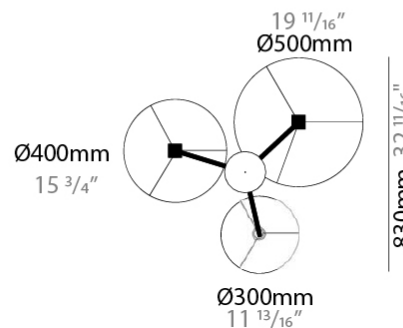

SENIA SUSPENSION

D111093-

base number   Finish (Diamond)   Finish Options   Finish Options   Finish Options

1. To build a product code in our configurator select the specify button on the base model # product page
2. To build a manual product code on this datasheet choose from the options listed below in blue font and add the suffix to the base model #

GENERAL

Series: Senia
Brand: Ole
Division: Design
Mounting Type: Suspension
Mounting Location: Ceiling
Subcategory: Up/Down Light

PHYSICAL

Shape: Drum
Diameter (mm): 930
Diameter (in): 36 ⁵/₈
Height (mm): 1080
Height (in): 42 ¹/₂
Light Distribution: Direct / Indirect
Fixture Finish: BEI / BLK / BLU / COG / DGN / GRY / MRN / MOC / MUS / OLV / SIL / STN / TER / WHI
Holder Finish: WHI / MBK
Fixture Material: Fabric Cord / Metal
Upon Request: Mix lampshade colors. Other fabric cord colors available upon request (see downloadable finish chart)

ELECTRICAL

Number of Lamps: 3
Lamp Type: LED Retrofit
Lamp Shape: A19
Bulb Included: Bulb Not Included
Max. Wattage Per Lamp (W): 15
Lamp Base: E26
Input Voltage (V): 120
Upon Request: 277Vac / GU24

LED

OPTICAL

RATINGS AND CERTIFICATIONS

Certified By: Certified for North American Standards
IP rating: IP20

PROJECT	_____
TYPE	_____
SPECIFIER	_____
QUANTITY	_____
DATE	_____