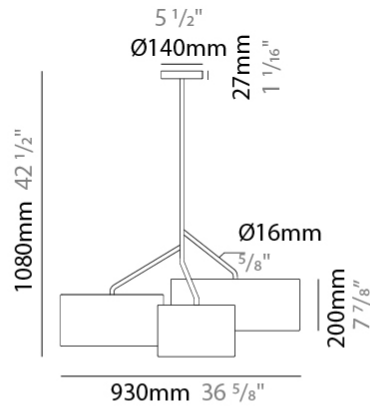

SENIA SUSPENSION

D111093-

base number   Finish (Diamond)   Finish Options   Finish Options   Finish Options

1. To build a product code in our configurator select the specify button on the base model # product page
2. To build a manual product code on this datasheet choose from the options listed below in blue font and add the suffix to the base model #

GENERAL

Series: Senia
Brand: Ole
Division: Design
Mounting Type: Suspension
Mounting Location: Ceiling
Subcategory: Up/Down Light

PHYSICAL

Shape: Drum
Diameter (mm): 930
Diameter (in): 36 ⁵/₈
Height (mm): 1080
Height (in): 42 ¹/₂
Light Distribution: Direct / Indirect
Fixture Finish: BEI / BLK / BLU / COG / DGN / GRY / MRN / MOC / MUS / OLV / SIL / STN / TER / WHI
Holder Finish: WHI / MBK
Fixture Material: Fabric Cord / Metal
Upon Request: Mix lampshade colors. Other fabric cord colors available upon request (see downloadable finish chart)

ELECTRICAL

Number of Lamps: 3
Lamp Type: LED Retrofit
Lamp Shape: A19
Bulb Included: Bulb Not Included
Max. Wattage Per Lamp (W): 15
Lamp Base: E26
Input Voltage (V): 120
Upon Request: 277Vac / GU24

LED

OPTICAL

RATINGS AND CERTIFICATIONS

Certified By: Certified for North American Standards
IP rating: IP20

PROJECT	_____
TYPE	_____
SPECIFIER	_____
QUANTITY	_____
DATE	_____