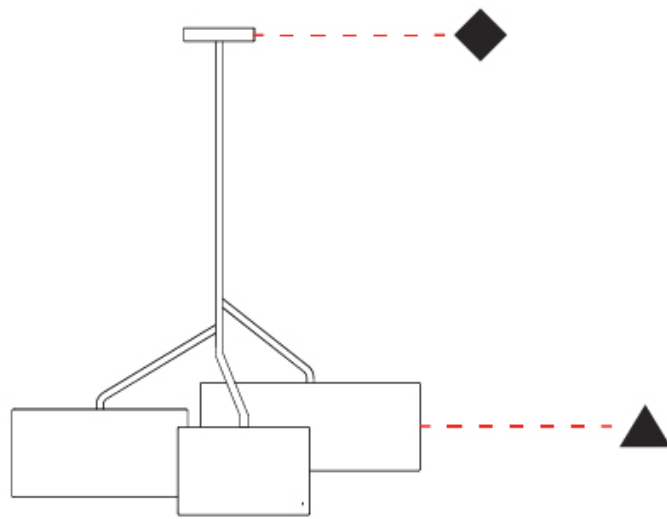

SENIA SUSPENSION

D111093-

PROJECT
TYPE
SPECIFIER
QUANTITY
DATE

D