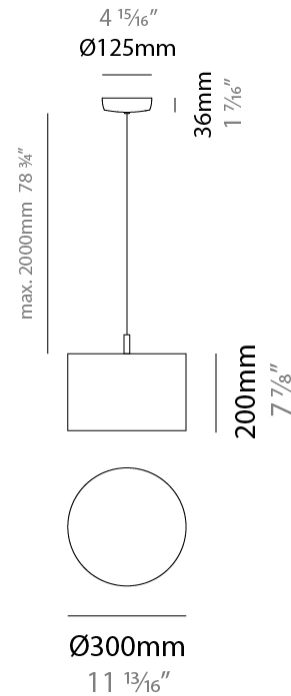

SENIA SUSPENSION

D111089- -

base number   Finish Options   Finish Options

1. To build a product code in our configurator select the specify button on the base model # product page
2. To build a manual product code on this datasheet choose from the options listed below in blue font and add the suffix to the base model #

GENERAL

Series: Senia
Brand: Ole
Division: Design
Mounting Type: Suspension
Mounting Location: Ceiling
Subcategory: Pendant

PHYSICAL

Shape: Drum
Diameter (mm): 300
Diameter (in): 11 ¹³/₁₆"
Height (mm): 200
Height (in): 7 ⁷/₈"
Max. Overall Height (mm): 2200
Max. Overall Height (in): 86 ⁵/₈"
Light Distribution: Direct
Fixture Finish: BEI / BLK / BLU / COG / DGN / GRY / MRN / MOC / MUS / OLV / SIL / STN / TER / WHI
Holder Finish: MWH / MBK
Fixture Material: Fabric Cord / Metal
Cable Details: 2000mm Cable
Upon Request: Other fabric cord colors available upon request (see downloadable finish chart)

ELECTRICAL

Number of Lamps: 1
Lamp Type: LED Retrofit
Lamp Shape: A19
Bulb Included: Bulb Not Included
Max. Wattage Per Lamp (W): 15
Lamp Base: E26
Input Voltage (V): 120
Upon Request: 277Vac / GU24

LED

OPTICAL

RATINGS AND CERTIFICATIONS

Certified By: Certified for North American Standards
IP rating: IP20

PROJECT
TYPE
SPECIFIER
QUANTITY
DATE