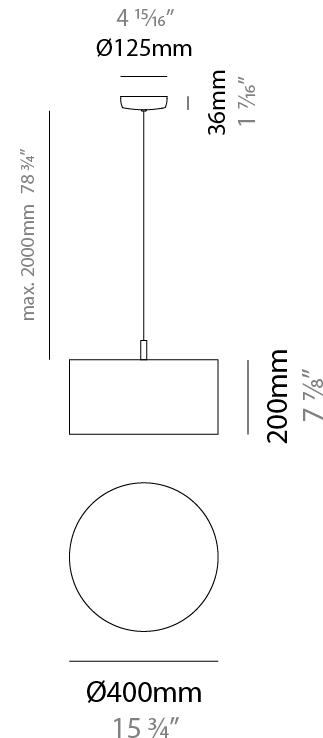

SENIA SUSPENSION

D111090- _____ - _____

base number   Finish Options   Finish Options

1. To build a product code in our configurator select the specify button on the base model # product page
2. To build a manual product code on this datasheet choose from the options listed below in blue font and add the suffix to the base model #

GENERAL

Series: Senia
Brand: Ole
Division: Design
Mounting Type: Suspension
Mounting Location: Ceiling
Subcategory: Ambient

PHYSICAL

Shape: Drum
Diameter (mm): 400
Diameter (in): 15 3/4
Height (mm): 200
Height (in): 7 7/8
Max. Overall Height (mm): 2200
Max. Overall Height (in): 86 5/8
Light Distribution: Direct
Fixture Finish: [BEI](#) / [BLK](#) / [BLU](#) / [COG](#) / [DGN](#) / [GRY](#) / [MRN](#) / [MOC](#) / [MUS](#) / [OLV](#) / [SIL](#) / [STN](#) / [TER](#) / [WHI](#)
Holder Finish: [WHI](#) / [MBK](#)
Fixture Material: Fabric Cord / Metal
Cable Details: 2000mm Cable
Upon Request: Other fabric cord colors available upon request (see downloadable finish chart)

ELECTRICAL

Number of Lamps: 1
Lamp Type: LED Retrofit
Lamp Shape: A19
Bulb Included: Bulb Not Included
Max. Wattage Per Lamp (W): 15
Lamp Base: E26
Input Voltage (V): 120
Upon Request: 277Vac / GU24

LED

OPTICAL

RATINGS AND CERTIFICATIONS

Certified By: Certified for North American Standards
IP rating: IP20

PROJECT
TYPE
SPECIFIER
QUANTITY
DATE