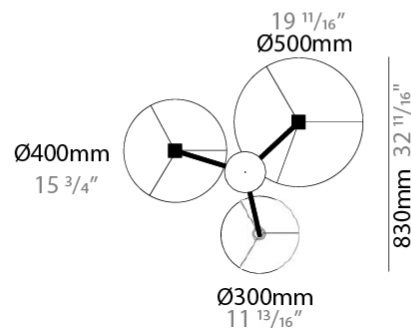

SENIA SUSPENSION

D111093-

base number   Finish (Diamond)   Finish Options   Finish Options   Finish Options

1. To build a product code in our configurator select the specify button on the base model # product page
2. To build a manual product code on this datasheet choose from the options listed below in blue font and add the suffix to the base model #

GENERAL

Series: Senia
Brand: Ole
Division: Design
Mounting Type: Suspension
Mounting Location: Ceiling
Subcategory: Up/Down Light

PHYSICAL

Shape: Drum
Diameter (mm): 930
Diameter (in): 36 ⁵/₈
Height (mm): 1080
Height (in): 42 ¹/₂
Light Distribution: Direct / Indirect
Fixture Finish: BEI / BLK / BLU / COG / DGN / GRY / MRN / MOC / MUS / OLV / SIL / STN / TER / WHI
Holder Finish: WHI / MBK
Fixture Material: Fabric Cord / Metal
Upon Request: Mix lampshade colors. Other fabric cord colors available upon request (see downloadable finish chart)

ELECTRICAL

Number of Lamps: 3
Lamp Type: LED Retrofit
Lamp Shape: A19
Bulb Included: Bulb Not Included
Max. Wattage Per Lamp (W): 15
Lamp Base: E26
Input Voltage (V): 120
Upon Request: 277Vac / GU24

LED

OPTICAL

RATINGS AND CERTIFICATIONS

Certified By: Certified for North American Standards
IP rating: IP20

PROJECT
TYPE
SPECIFIER
QUANTITY
DATE