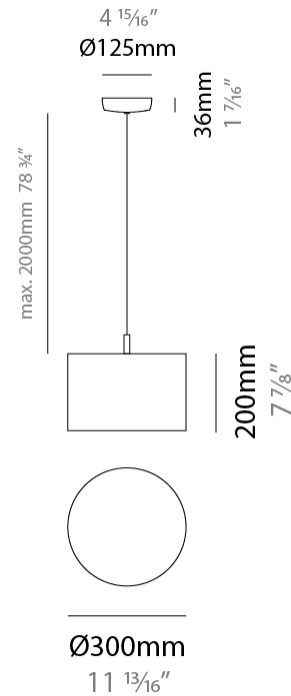

PROJECT	_____
TYPE	_____
SPECIFIER	_____
QUANTITY	_____
DATE	_____

SENIA SUSPENSION

D111089-

base number	Finish Options	Finish Options

1. To build a product code in our configurator select the specify button on the base model # product page
2. To build a manual product code on this datasheet choose from the options listed below in blue font and add the suffix to the base model #

GENERAL

Series: Senia
Brand: Ole
Division: Design
Mounting Type: Suspension
Mounting Location: Ceiling
Subcategory: Pendant

PHYSICAL

Shape: Drum
Diameter (mm): 300
Diameter (in): 11 ¹³/₁₆"
Height (mm): 200
Height (in): 7 ⁷/₈"
Max. Overall Height (mm): 2200
Max. Overall Height (in): 86 ⁵/₈"
Light Distribution: Direct
Fixture Finish: BEI / BLK / BLU / COG / DGN / GRY / MRN / MOC / MUS / OLV / SIL / STN / TER / WHI
Holder Finish: MWH / MBK
Fixture Material: Fabric Cord / Metal
Cable Details: 2000mm Cable
Upon Request: Other fabric cord colors available upon request (see downloadable finish chart)

ELECTRICAL

Number of Lamps: 1
Lamp Type: LED Retrofit
Lamp Shape: A19
Bulb Included: Bulb Not Included
Max. Wattage Per Lamp (W): 15
Lamp Base: E26
Input Voltage (V): 120
Upon Request: 277Vac / GU24

LED

OPTICAL

RATINGS AND CERTIFICATIONS

Certified By: Certified for North American Standards
IP rating: IP20