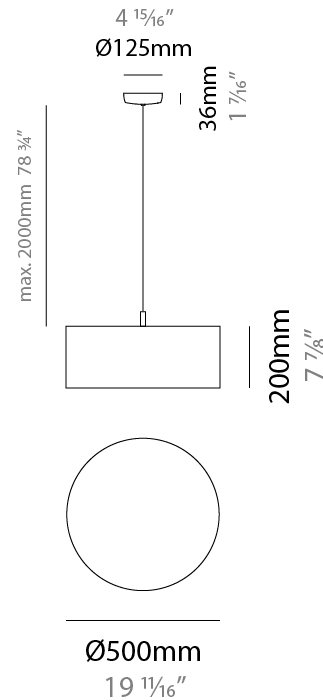

SENIA SUSPENSION

D111091- _____ - _____

base number   Finish Options   Finish Options

1. To build a product code in our configurator select the specify button on the base model # product page
2. To build a manual product code on this datasheet choose from the options listed below in blue font and add the suffix to the base model #

GENERAL

Series: Senia
Brand: Ole
Division: Design
Mounting Type: Suspension
Mounting Location: Ceiling
Subcategory: Up/Down Light

PHYSICAL

Shape: Drum
Diameter (mm): 500
Diameter (in): 19 11/16
Height (mm): 200
Height (in): 7 7/8
Max. Overall Height (mm): 2200
Max. Overall Height (in): 86 5/8
Light Distribution: Direct / Indirect
Fixture Finish: BEI / BLK / BLU / COG / DGN / GRY / MRN / MOC / MUS / OLV / SIL / STN / TER / WHI
Holder Finish: WHI / MBK
Fixture Material: Fabric Cord / Metal
Cable Details: 2000mm Cable
Upon Request: Other fabric cord colors available upon request (see downloadable finish chart)

ELECTRICAL

Number of Lamps: 1
Lamp Type: LED Retrofit
Lamp Shape: A19
Bulb Included: Bulb Not Included
Max. Wattage Per Lamp (W): 15
Lamp Base: E26
Input Voltage (V): 120
Upon Request: 277Vac / GU24

LED

OPTICAL

RATINGS AND CERTIFICATIONS

Certified By: Certified for North American Standards
IP rating: IP20

PROJECT
TYPE
SPECIFIER
QUANTITY
DATE