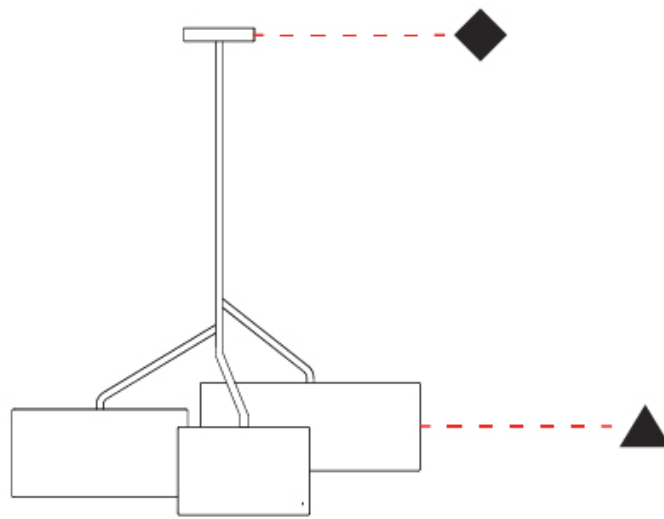

SENIA SUSPENSION

D111093-

PROJECT
TYPE
SPECIFIER
QUANTITY
DATE

D