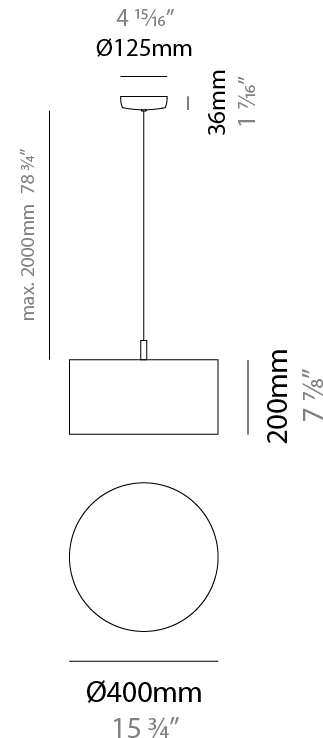

SENIA SUSPENSION

D111090- _____ - _____

base number   Finish Options   Finish Options

1. To build a product code in our configurator select the specify button on the base model # product page
2. To build a manual product code on this datasheet choose from the options listed below in blue font and add the suffix to the base model #

GENERAL

Series: Senia
Brand: Ole
Division: Design
Mounting Type: Suspension
Mounting Location: Ceiling
Subcategory: Ambient

PHYSICAL

Shape: Drum
Diameter (mm): 400
Diameter (in): 15 ³/₄
Height (mm): 200
Height (in): 7 ⁷/₈
Max. Overall Height (mm): 2200
Max. Overall Height (in): 86 ⁵/₈
Light Distribution: Direct
Fixture Finish: [BEI](#) / [BLK](#) / [BLU](#) / [COG](#) / [DGN](#) / [GRY](#) / [MRN](#) / [MOC](#) / [MUS](#) / [OLV](#) / [SIL](#) / [STN](#) / [TER](#) / [WHI](#)
Holder Finish: [WHI](#) / [MBK](#)
Fixture Material: Fabric Cord / Metal
Cable Details: 2000mm Cable
Upon Request: Other fabric cord colors available upon request (see downloadable finish chart)

ELECTRICAL

Number of Lamps: 1
Lamp Type: LED Retrofit
Lamp Shape: A19
Bulb Included: Bulb Not Included
Max. Wattage Per Lamp (W): 15
Lamp Base: E26
Input Voltage (V): 120
Upon Request: 277Vac / GU24

LED

OPTICAL

RATINGS AND CERTIFICATIONS

Certified By: Certified for North American Standards
IP rating: IP20

PROJECT	_____
TYPE	_____
SPECIFIER	_____
QUANTITY	_____
DATE	_____