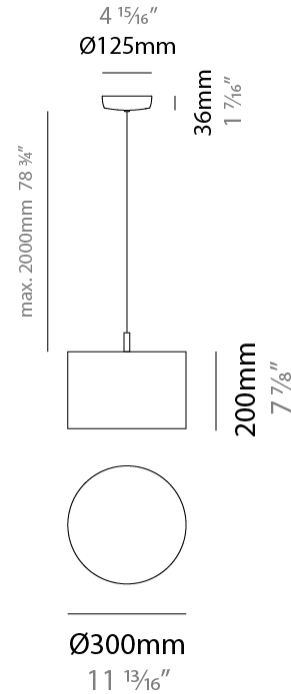

SENIA SUSPENSION

D111089- _____

base number   Finish Options   Finish Options

1. To build a product code in our configurator select the specify button on the base model # product page
2. To build a manual product code on this datasheet choose from the options listed below in blue font and add the suffix to the base model #

GENERAL

Series: Senia
Brand: Ole
Division: Design
Mounting Type: Suspension
Mounting Location: Ceiling
Subcategory: Pendant

PHYSICAL

Shape: Drum
Diameter (mm): 300
Diameter (in): 11 ¹³/₁₆"
Height (mm): 200
Height (in): 7 ⁷/₈"
Max. Overall Height (mm): 2200
Max. Overall Height (in): 86 ⁵/₈"
Light Distribution: Direct
Fixture Finish: BEI / BLK / BLU / COG / DGN / GRY / MRN / MOC / MUS / OLV / SIL / STN / TER / WHI
Holder Finish: MWH / MBK
Fixture Material: Fabric Cord / Metal
Cable Details: 2000mm Cable
Upon Request: Other fabric cord colors available upon request (see downloadable finish chart)

ELECTRICAL

Number of Lamps: 1
Lamp Type: LED Retrofit
Lamp Shape: A19
Bulb Included: Bulb Not Included
Max. Wattage Per Lamp (W): 15
Lamp Base: E26
Input Voltage (V): 120
Upon Request: 277Vac / GU24

LED

OPTICAL

RATINGS AND CERTIFICATIONS

Certified By: Certified for North American Standards
IP rating: IP20

PROJECT	_____
TYPE	_____
SPECIFIER	_____
QUANTITY	_____
DATE	_____