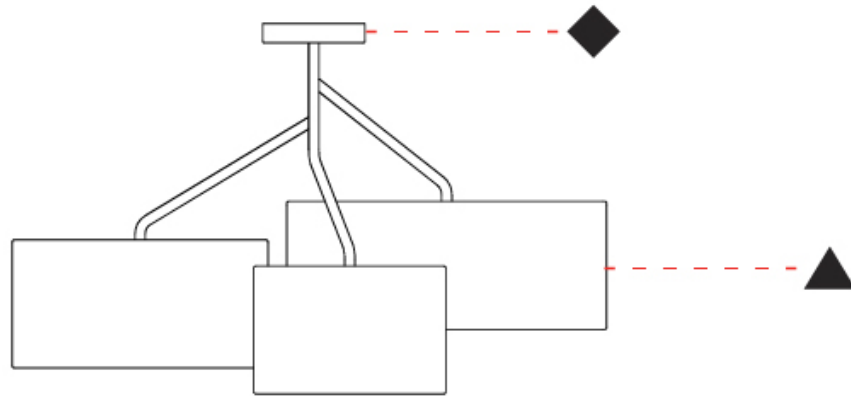

SENIA SUSPENSION

D111092-

PROJECT	_____
TYPE	_____
SPECIFIER	_____
QUANTITY	_____
DATE	_____