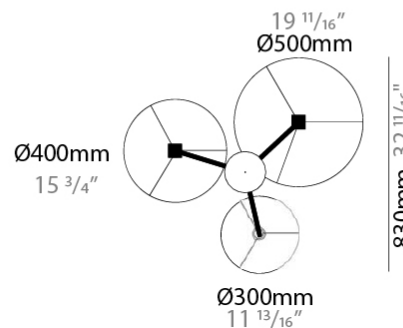

SENIA SUSPENSION

D111093-

base number   Finish (Diamond)   Finish Options   Finish Options   Finish Options

1. To build a product code in our configurator select the specify button on the base model # product page
2. To build a manual product code on this datasheet choose from the options listed below in blue font and add the suffix to the base model #

GENERAL

Series: Senia
Brand: Ole
Division: Design
Mounting Type: Suspension
Mounting Location: Ceiling
Subcategory: Up/Down Light

PHYSICAL

Shape: Drum
Diameter (mm): 930
Diameter (in): 36 ⁵/₈
Height (mm): 1080
Height (in): 42 ¹/₂
Light Distribution: Direct / Indirect
Fixture Finish: BEI / BLK / BLU / COG / DGN / GRY / MRN / MOC / MUS / OLV / SIL / STN / TER / WHI
Holder Finish: WHI / MBK
Fixture Material: Fabric Cord / Metal
Upon Request: Mix lampshade colors. Other fabric cord colors available upon request (see downloadable finish chart)

ELECTRICAL

Number of Lamps: 3
Lamp Type: LED Retrofit
Lamp Shape: A19
Bulb Included: Bulb Not Included
Max. Wattage Per Lamp (W): 15
Lamp Base: E26
Input Voltage (V): 120
Upon Request: 277Vac / GU24

LED

OPTICAL

RATINGS AND CERTIFICATIONS

Certified By: Certified for North American Standards
IP rating: IP20

PROJECT	
TYPE	
SPECIFIER	
QUANTITY	
DATE