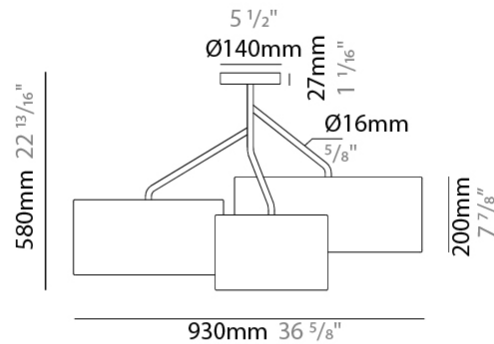

PROJECT	_____
TYPE	_____
SPECIFIER	_____
QUANTITY	_____
DATE	_____

SENIA SUSPENSION

D111092-

base number	Finish (Diamond)	Finish Options	Finish Options	Finish Options

1. To build a product code in our configurator select the specify button on the base model # product page
2. To build a manual product code on this datasheet choose from the options listed below in blue font and add the suffix to the base model #

GENERAL

Series: Senia
Brand: Ole
Division: Design
Mounting Type: Suspension
Mounting Location: Ceiling
Subcategory: Up/Down Light

PHYSICAL

Shape: Drum
Diameter (mm): 930
Diameter (in): 36 ⁵/₈
Height (mm): 580
Height (in): 22 ¹³/₁₆
Light Distribution: Direct / Indirect
Fixture Finish: BEI / BLK / BLU / COG / DGN / GRY / MRN / MOC / MUS / OLV / SIL / STN / TER / WHI
Holder Finish: WHI / MBK
Fixture Material: Fabric Cord / Metal
Upon Request: Mix lampshade colors. Other fabric cord colors available upon request (see downloadable finish chart)

ELECTRICAL

Number of Lamps: 3
Lamp Type: LED Retrofit
Lamp Shape: A19
Bulb Included: Bulb Not Included
Max. Wattage Per Lamp (W): 15
Lamp Base: E26
Input Voltage (V): 120
Upon Request: 277Vac / GU24

LED

OPTICAL

RATINGS AND CERTIFICATIONS

Certified By: Certified for North American Standards
IP rating: IP20