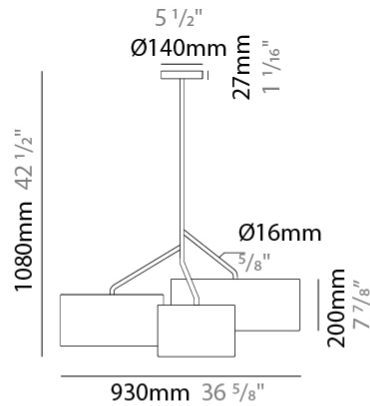

SENIA SUSPENSION

D111093-

base number   Finish (Diamond)   Finish Options   Finish Options   Finish Options

1. To build a product code in our configurator select the specify button on the base model # product page
2. To build a manual product code on this datasheet choose from the options listed below in blue font and add the suffix to the base model #

GENERAL

Series: Senia
Brand: Ole
Division: Design
Mounting Type: Suspension
Mounting Location: Ceiling
Subcategory: Up/Down Light

PHYSICAL

Shape: Drum
Diameter (mm): 930
Diameter (in): 36 ⁵/₈
Height (mm): 1080
Height (in): 42 ¹/₂
Light Distribution: Direct / Indirect
Fixture Finish: BEI / BLK / BLU / COG / DGN / GRY / MRN / MOC / MUS / OLV / SIL / STN / TER / WHI
Holder Finish: WHI / MBK
Fixture Material: Fabric Cord / Metal
Upon Request: Mix lampshade colors. Other fabric cord colors available upon request (see downloadable finish chart)

ELECTRICAL

Number of Lamps: 3
Lamp Type: LED Retrofit
Lamp Shape: A19
Bulb Included: Bulb Not Included
Max. Wattage Per Lamp (W): 15
Lamp Base: E26
Input Voltage (V): 120
Upon Request: 277Vac / GU24

LED

OPTICAL

RATINGS AND CERTIFICATIONS

Certified By: Certified for North American Standards
IP rating: IP20

PROJECT	
TYPE	
SPECIFIER	
QUANTITY	
DATE