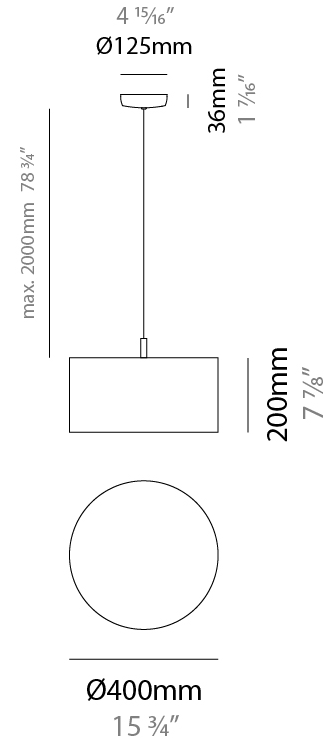

SENIA SUSPENSION

D111090- _____ - _____

base number   Finish Options   Finish Options

1. To build a product code in our configurator select the specify button on the base model # product page
2. To build a manual product code on this datasheet choose from the options listed below in blue font and add the suffix to the base model #

GENERAL

Series: Senia
Brand: Ole
Division: Design
Mounting Type: Suspension
Mounting Location: Ceiling
Subcategory: Ambient

PHYSICAL

Shape: Drum
Diameter (mm): 400
Diameter (in): 15 3/4
Height (mm): 200
Height (in): 7 7/8
Max. Overall Height (mm): 2200
Max. Overall Height (in): 86 5/8
Light Distribution: Direct
Fixture Finish: [BEI](#) / [BLK](#) / [BLU](#) / [COG](#) / [DGN](#) / [GRY](#) / [MRN](#) / [MOC](#) / [MUS](#) / [OLV](#) / [SIL](#) / [STN](#) / [TER](#) / [WHI](#)
Holder Finish: [WHI](#) / [MBK](#)
Fixture Material: Fabric Cord / Metal
Cable Details: 2000mm Cable
Upon Request: Other fabric cord colors available upon request (see downloadable finish chart)

ELECTRICAL

Number of Lamps: 1
Lamp Type: LED Retrofit
Lamp Shape: A19
Bulb Included: Bulb Not Included
Max. Wattage Per Lamp (W): 15
Lamp Base: E26
Input Voltage (V): 120
Upon Request: 277Vac / GU24

LED

OPTICAL

RATINGS AND CERTIFICATIONS

Certified By: Certified for North American Standards
IP rating: IP20

PROJECT
TYPE
SPECIFIER
QUANTITY
DATE