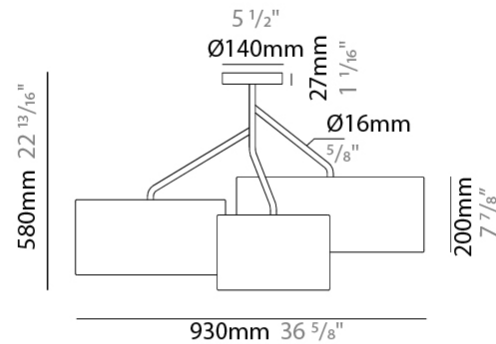

SENIA SUSPENSION

D111092-

base number   Finish (Diamond)   Finish Options   Finish Options   Finish Options

1. To build a product code in our configurator select the specify button on the base model # product page
2. To build a manual product code on this datasheet choose from the options listed below in blue font and add the suffix to the base model #

GENERAL

Series: Senia
Brand: Ole
Division: Design
Mounting Type: Suspension
Mounting Location: Ceiling
Subcategory: Up/Down Light

PHYSICAL

Shape: Drum
Diameter (mm): 930
Diameter (in): 36 ⁵/₈
Height (mm): 580
Height (in): 22 ¹³/₁₆
Light Distribution: Direct / Indirect
Fixture Finish: BEI / BLK / BLU / COG / DGN / GRY / MRN / MOC / MUS / OLV / SIL / STN / TER / WHI
Holder Finish: WHI / MBK
Fixture Material: Fabric Cord / Metal
Upon Request: Mix lampshade colors. Other fabric cord colors available upon request (see downloadable finish chart)

ELECTRICAL

Number of Lamps: 3
Lamp Type: LED Retrofit
Lamp Shape: A19
Bulb Included: Bulb Not Included
Max. Wattage Per Lamp (W): 15
Lamp Base: E26
Input Voltage (V): 120
Upon Request: 277Vac / GU24

LED

OPTICAL

RATINGS AND CERTIFICATIONS

Certified By: Certified for North American Standards
IP rating: IP20