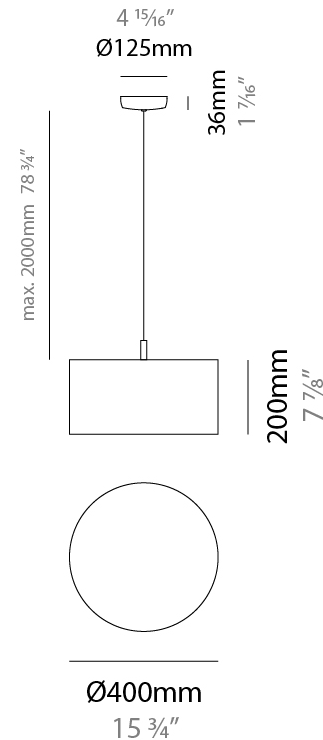

SENIA SUSPENSION

D111090-

base number   Finish Options   Finish Options

1. To build a product code in our configurator select the specify button on the base model # product page
2. To build a manual product code on this datasheet choose from the options listed below in blue font and add the suffix to the base model #

GENERAL

Series: Senia
Brand: Ole
Division: Design
Mounting Type: Suspension
Mounting Location: Ceiling
Subcategory: Ambient

PHYSICAL

Shape: Drum
Diameter (mm): 400
Diameter (in): 15 3/4
Height (mm): 200
Height (in): 7 7/8
Max. Overall Height (mm): 2200
Max. Overall Height (in): 86 5/8
Light Distribution: Direct
Fixture Finish: [BEI](#) / [BLK](#) / [BLU](#) / [COG](#) / [DGN](#) / [GRY](#) / [MRN](#) / [MOC](#) / [MUS](#) / [OLV](#) / [SIL](#) / [STN](#) / [TER](#) / [WHI](#)
Holder Finish: [WHI](#) / [MBK](#)
Fixture Material: Fabric Cord / Metal
Cable Details: 2000mm Cable
Upon Request: Other fabric cord colors available upon request (see downloadable finish chart)

ELECTRICAL

Number of Lamps: 1
Lamp Type: LED Retrofit
Lamp Shape: A19
Bulb Included: Bulb Not Included
Max. Wattage Per Lamp (W): 15
Lamp Base: E26
Input Voltage (V): 120
Upon Request: 277Vac / GU24

LED

OPTICAL

RATINGS AND CERTIFICATIONS

Certified By: Certified for North American Standards
IP rating: IP20

PROJECT
TYPE
SPECIFIER
QUANTITY
DATE