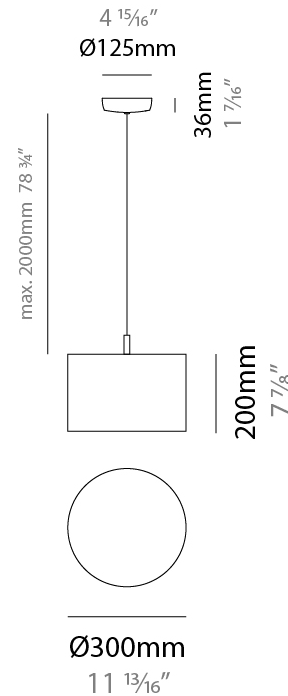

PROJECT	_____
TYPE	_____
SPECIFIER	_____
QUANTITY	_____
DATE	_____

SENIA SUSPENSION

D111089-

base number   Finish
Options

1. To build a product code in our configurator select the specify button on the base model # product page
2. To build a manual product code on this datasheet choose from the options listed below in blue font and add the suffix to the base model #

GENERAL

Series: Senia
Partner: Ole
Division: Design
Installation: Suspension
Product Type: Pendant
Mounting Location: Ceiling

PHYSICAL

Shape: Drum
Diameter (mm): 300
Diameter (in): 11 ¹³/₁₆
Height (mm): 200
Height (in): 7 ⁷/₈
Max. Overall Height (mm): 2200
Max. Overall Height (in): 86 ⁵/₈
Fixture Finish: BEI / BLK / BLU / COG / DGN / GRY / MRN / MOC / MUS / OLV / SIL / STN / TER / WHI
Holder Finish: MBK
Fixture Material: Fabric Cord / Metal
Primary Material: Fabric - Recycled
Cable Details: 2000mm Cable
Upon Request: Other fabric cord colors available upon request (see downloadable finish chart) Matte White Holder

ELECTRICAL

Number of Lamps: 1
Lamp Type: LED Retrofit
Lamp Shape: A19
Bulb Included: Bulb Not Included
Max. Wattage Per Lamp (W): 15
Lamp Base: E26
Input Voltage (V): 120
Upon Request: 277Vac / GU24

LED

OPTICAL

RATINGS AND CERTIFICATIONS

Certified By: Certified for North American Standards
IP rating: IP20