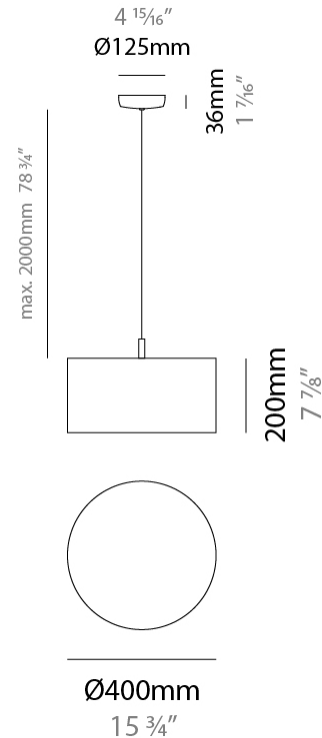

SENIA SUSPENSION

D111090-

base number Finish
Options

1. To build a product code in our configurator select the specify button on the base model # product page
2. To build a manual product code on this datasheet choose from the options listed below in blue font and add the suffix to the base model #

GENERAL

Series: Senia
Partner: Ole
Division: Design
Installation: Suspension
Product Type: Pendant
Mounting Location: Ceiling

PHYSICAL

Shape: Drum
Diameter (mm): 400
Diameter (in): 15 3/4
Height (mm): 200
Height (in): 7 7/8
Max. Overall Height (mm): 2200
Max. Overall Height (in): 86 5/8
Fixture Finish: BEI / BLK / BLU / COG / DGN / GRY / MRN / MOC / MUS / OLV / SIL / STN / TER / WHI
Holder Finish: MBK
Fixture Material: Fabric Cord / Metal
Primary Material: Fabric - Recycled
Cable Details: 2000mm Cable
Upon Request: Other fabric cord colors available upon request (see downloadable finish chart) Matte White Holder

ELECTRICAL

Number of Lamps: 1
Lamp Type: LED Retrofit
Lamp Shape: A19
Bulb Included: Bulb Not Included
Max. Wattage Per Lamp (W): 15
Lamp Base: E26
Input Voltage (V): 120
Upon Request: 277Vac / GU24

LED

OPTICAL

RATINGS AND CERTIFICATIONS

Certified By: Certified for North American Standards
IP rating: IP20

PROJECT
TYPE
SPECIFIER
QUANTITY
DATE