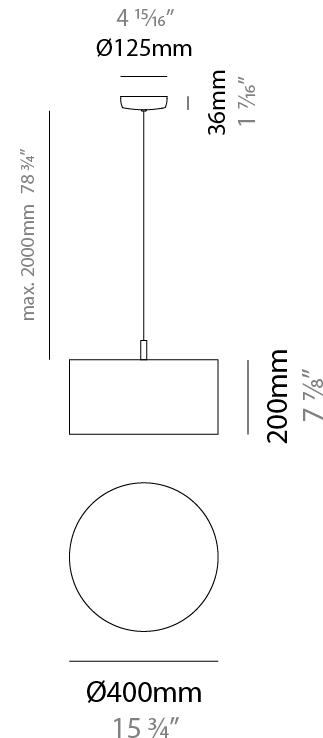

SENIA SUSPENSION

D111090-

base number   Finish Options   Finish Options

1. To build a product code in our configurator select the specify button on the base model # product page
2. To build a manual product code on this datasheet choose from the options listed below in blue font and add the suffix to the base model #

GENERAL

Series: Senia
Brand: Ole
Division: Design
Mounting Type: Suspension
Mounting Location: Ceiling
Subcategory: Ambient

PHYSICAL

Shape: Drum
Diameter (mm): 400
Diameter (in): 15 3/4
Height (mm): 200
Height (in): 7 7/8
Max. Overall Height (mm): 2200
Max. Overall Height (in): 86 5/8
Light Distribution: Direct
Fixture Finish: [BEI](#) / [BLK](#) / [BLU](#) / [COG](#) / [DGN](#) / [GRY](#) / [MRN](#) / [MOC](#) / [MUS](#) / [OLV](#) / [SIL](#) / [STN](#) / [TER](#) / [WHI](#)
Holder Finish: [WHI](#) / [MBK](#)
Fixture Material: Fabric Cord / Metal
Cable Details: 2000mm Cable
Upon Request: Other fabric cord colors available upon request (see downloadable finish chart)

ELECTRICAL

Number of Lamps: 1
Lamp Type: LED Retrofit
Lamp Shape: A19
Bulb Included: Bulb Not Included
Max. Wattage Per Lamp (W): 15
Lamp Base: E26
Input Voltage (V): 120
Upon Request: 277Vac / GU24

LED

OPTICAL

RATINGS AND CERTIFICATIONS

Certified By: Certified for North American Standards
IP rating: IP20

PROJECT
TYPE
SPECIFIER
QUANTITY
DATE