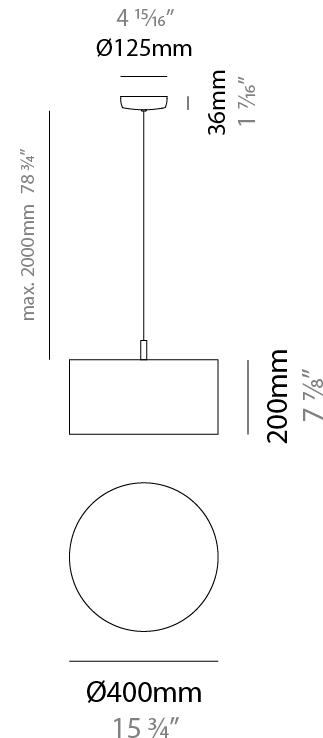

SENIA SUSPENSION

D111090- _____ - _____

base number   Finish Options   Finish Options

1. To build a product code in our configurator select the specify button on the base model # product page
2. To build a manual product code on this datasheet choose from the options listed below in blue font and add the suffix to the base model #

GENERAL

Series: Senia
Brand: Ole
Division: Design
Mounting Type: Suspension
Mounting Location: Ceiling
Subcategory: Ambient

PHYSICAL

Shape: Drum
Diameter (mm): 400
Diameter (in): 15 ³/₄
Height (mm): 200
Height (in): 7 ⁷/₈
Max. Overall Height (mm): 2200
Max. Overall Height (in): 86 ⁵/₈
Light Distribution: Direct
Fixture Finish: [BEI](#) / [BLK](#) / [BLU](#) / [COG](#) / [DGN](#) / [GRY](#) / [MRN](#) / [MOC](#) / [MUS](#) / [OLV](#) / [SIL](#) / [STN](#) / [TER](#) / [WHI](#)
Holder Finish: [WHI](#) / [MBK](#)
Fixture Material: Fabric Cord / Metal
Cable Details: 2000mm Cable
Upon Request: Other fabric cord colors available upon request (see downloadable finish chart)

ELECTRICAL

Number of Lamps: 1
Lamp Type: LED Retrofit
Lamp Shape: A19
Bulb Included: Bulb Not Included
Max. Wattage Per Lamp (W): 15
Lamp Base: E26
Input Voltage (V): 120
Upon Request: 277Vac / GU24

LED

OPTICAL

RATINGS AND CERTIFICATIONS

Certified By: Certified for North American Standards
IP rating: IP20

PROJECT
TYPE
SPECIFIER
QUANTITY
DATE