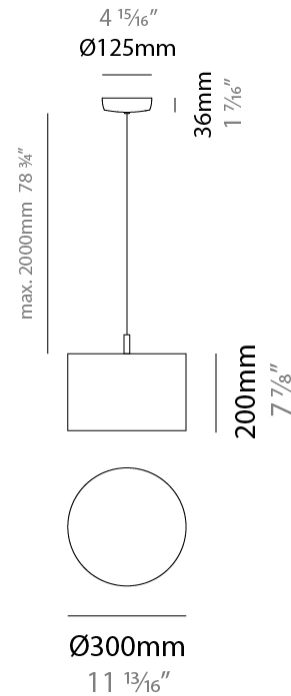

SENIA SUSPENSION

D111089- _____

base number   Finish Options   Finish Options

1. To build a product code in our configurator select the specify button on the base model # product page
2. To build a manual product code on this datasheet choose from the options listed below in blue font and add the suffix to the base model #

GENERAL

Series: Senia
Brand: Ole
Division: Design
Mounting Type: Suspension
Mounting Location: Ceiling
Subcategory: Pendant

PHYSICAL

Shape: Drum
Diameter (mm): 300
Diameter (in): 11 ¹³/₁₆"
Height (mm): 200
Height (in): 7 ⁷/₈"
Max. Overall Height (mm): 2200
Max. Overall Height (in): 86 ⁵/₈"
Light Distribution: Direct
Fixture Finish: BEI / BLK / BLU / COG / DGN / GRY / MRN / MOC / MUS / OLV / SIL / STN / TER / WHI
Holder Finish: MWH / MBK
Fixture Material: Fabric Cord / Metal
Cable Details: 2000mm Cable
Upon Request: Other fabric cord colors available upon request (see downloadable finish chart)

ELECTRICAL

Number of Lamps: 1
Lamp Type: LED Retrofit
Lamp Shape: A19
Bulb Included: Bulb Not Included
Max. Wattage Per Lamp (W): 15
Lamp Base: E26
Input Voltage (V): 120
Upon Request: 277Vac / GU24

LED

OPTICAL

RATINGS AND CERTIFICATIONS

Certified By: Certified for North American Standards
IP rating: IP20

PROJECT
TYPE
SPECIFIER
QUANTITY
DATE