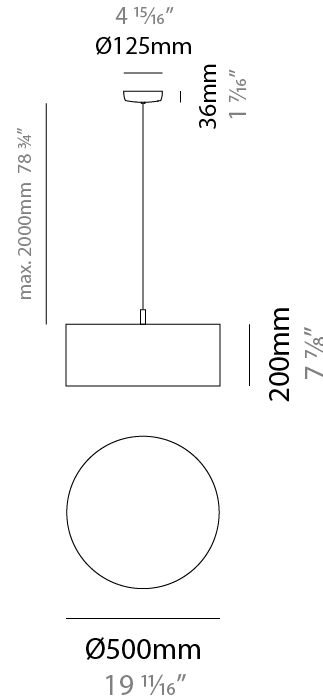

SENIA SUSPENSION

D111091- _____

base number   Finish Options   Finish Options

1. To build a product code in our configurator select the specify button on the base model # product page
2. To build a manual product code on this datasheet choose from the options listed below in blue font and add the suffix to the base model #

GENERAL

Series: Senia
Brand: Ole
Division: Design
Mounting Type: Suspension
Mounting Location: Ceiling
Subcategory: Up/Down Light

PHYSICAL

Shape: Drum
Diameter (mm): 500
Diameter (in): 19 11/16
Height (mm): 200
Height (in): 7 7/8
Max. Overall Height (mm): 2200
Max. Overall Height (in): 86 5/8
Light Distribution: Direct / Indirect
Fixture Finish: BEI / BLK / BLU / COG / DGN / GRY / MRN / MOC / MUS / OLV / SIL / STN / TER / WHI
Holder Finish: WHI / MBK
Fixture Material: Fabric Cord / Metal
Cable Details: 2000mm Cable
Upon Request: Other fabric cord colors available upon request (see downloadable finish chart)

ELECTRICAL

Number of Lamps: 1
Lamp Type: LED Retrofit
Lamp Shape: A19
Bulb Included: Bulb Not Included
Max. Wattage Per Lamp (W): 15
Lamp Base: E26
Input Voltage (V): 120
Upon Request: 277Vac / GU24

LED

OPTICAL

RATINGS AND CERTIFICATIONS

Certified By: Certified for North American Standards
IP rating: IP20

PROJECT
TYPE
SPECIFIER
QUANTITY
DATE