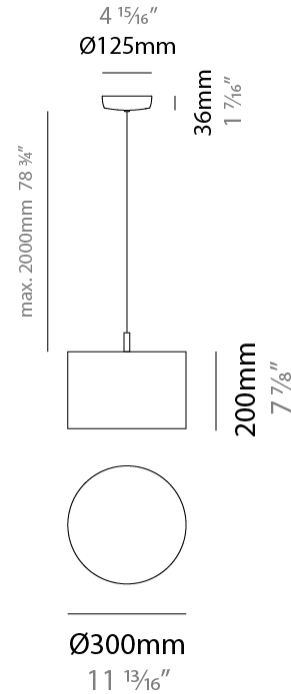

SENIA SUSPENSION

D111089- -

base number   Finish Options   Finish Options

1. To build a product code in our configurator select the specify button on the base model # product page
2. To build a manual product code on this datasheet choose from the options listed below in blue font and add the suffix to the base model #

GENERAL

Series: Senia
Brand: Ole
Division: Design
Mounting Type: Suspension
Mounting Location: Ceiling
Subcategory: Pendant

PHYSICAL

Shape: Drum
Diameter (mm): 300
Diameter (in): 11 ¹³/₁₆"
Height (mm): 200
Height (in): 7 ⁷/₈"
Max. Overall Height (mm): 2200
Max. Overall Height (in): 86 ⁵/₈"
Light Distribution: Direct
Fixture Finish: BEI / BLK / BLU / COG / DGN / GRY / MRN / MOC / MUS / OLV / SIL / STN / TER / WHI
Holder Finish: MWH / MBK
Fixture Material: Fabric Cord / Metal
Cable Details: 2000mm Cable
Upon Request: Other fabric cord colors available upon request (see downloadable finish chart)

ELECTRICAL

Number of Lamps: 1
Lamp Type: LED Retrofit
Lamp Shape: A19
Bulb Included: Bulb Not Included
Max. Wattage Per Lamp (W): 15
Lamp Base: E26
Input Voltage (V): 120
Upon Request: 277Vac / GU24

LED

OPTICAL

RATINGS AND CERTIFICATIONS

Certified By: Certified for North American Standards
IP rating: IP20

PROJECT
TYPE
SPECIFIER
QUANTITY
DATE