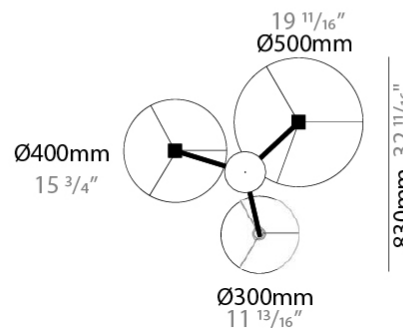

SENIA SUSPENSION

D111093-

base number   Finish (Diamond)   Finish Options   Finish Options   Finish Options

1. To build a product code in our configurator select the specify button on the base model # product page
2. To build a manual product code on this datasheet choose from the options listed below in blue font and add the suffix to the base model #

GENERAL

Series: Senia
Brand: Ole
Division: Design
Mounting Type: Suspension
Mounting Location: Ceiling
Subcategory: Up/Down Light

PHYSICAL

Shape: Drum
Diameter (mm): 930
Diameter (in): 36 ⁵/₈
Height (mm): 1080
Height (in): 42 ¹/₂
Light Distribution: Direct / Indirect
Fixture Finish: BEI / BLK / BLU / COG / DGN / GRY / MRN / MOC / MUS / OLV / SIL / STN / TER / WHI
Holder Finish: WHI / MBK
Fixture Material: Fabric Cord / Metal
Upon Request: Mix lampshade colors. Other fabric cord colors available upon request (see downloadable finish chart)

ELECTRICAL

Number of Lamps: 3
Lamp Type: LED Retrofit
Lamp Shape: A19
Bulb Included: Bulb Not Included
Max. Wattage Per Lamp (W): 15
Lamp Base: E26
Input Voltage (V): 120
Upon Request: 277Vac / GU24

LED

OPTICAL

RATINGS AND CERTIFICATIONS

Certified By: Certified for North American Standards
IP rating: IP20

PROJECT
TYPE
SPECIFIER
QUANTITY
DATE