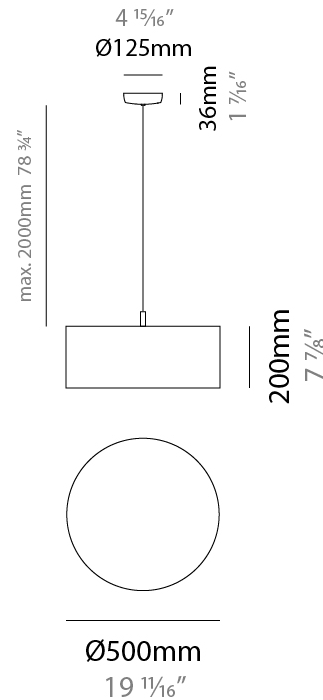

SENIA SUSPENSION

D111091- _____

base number   Finish Options   Finish Options

1. To build a product code in our configurator select the specify button on the base model # product page
2. To build a manual product code on this datasheet choose from the options listed below in blue font and add the suffix to the base model #

GENERAL

Series: Senia
Brand: Ole
Division: Design
Mounting Type: Suspension
Mounting Location: Ceiling
Subcategory: Up/Down Light

PHYSICAL

Shape: Drum
Diameter (mm): 500
Diameter (in): 19 11/16
Height (mm): 200
Height (in): 7 7/8
Max. Overall Height (mm): 2200
Max. Overall Height (in): 86 5/8
Light Distribution: Direct / Indirect
Fixture Finish: BEI / BLK / BLU / COG / DGN / GRY / MRN / MOC / MUS / OLV / SIL / STN / TER / WHI
Holder Finish: WHI / MBK
Fixture Material: Fabric Cord / Metal
Cable Details: 2000mm Cable
Upon Request: Other fabric cord colors available upon request (see downloadable finish chart)

ELECTRICAL

Number of Lamps: 1
Lamp Type: LED Retrofit
Lamp Shape: A19
Bulb Included: Bulb Not Included
Max. Wattage Per Lamp (W): 15
Lamp Base: E26
Input Voltage (V): 120
Upon Request: 277Vac / GU24

LED

OPTICAL

RATINGS AND CERTIFICATIONS

Certified By: Certified for North American Standards
IP rating: IP20

PROJECT	_____
TYPE	_____
SPECIFIER	_____
QUANTITY	_____
DATE	_____