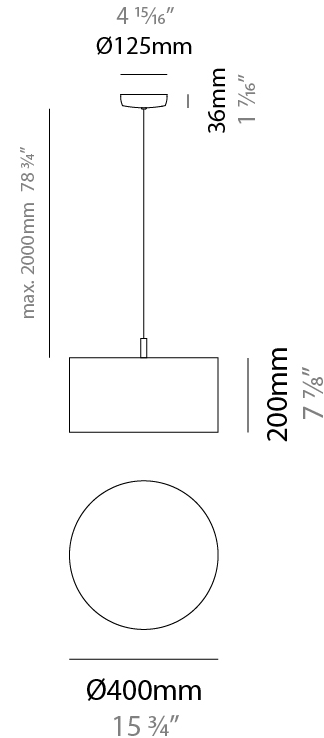

SENIA SUSPENSION

D111090- _____ - _____

base number   Finish Options   Finish Options

1. To build a product code in our configurator select the specify button on the base model # product page
2. To build a manual product code on this datasheet choose from the options listed below in blue font and add the suffix to the base model #

GENERAL

Series: Senia
Brand: Ole
Division: Design
Mounting Type: Suspension
Mounting Location: Ceiling
Subcategory: Ambient

PHYSICAL

Shape: Drum
Diameter (mm): 400
Diameter (in): 15 ³/₄
Height (mm): 200
Height (in): 7 ⁷/₈
Max. Overall Height (mm): 2200
Max. Overall Height (in): 86 ⁵/₈
Light Distribution: Direct
Fixture Finish: BEI / BLK / BLU / COG / DGN / GRY / MRN / MOC / MUS / OLV / SIL / STN / TER / WHI
Holder Finish: WHI / MBK
Fixture Material: Fabric Cord / Metal
Cable Details: 2000mm Cable
Upon Request: Other fabric cord colors available upon request (see downloadable finish chart)

ELECTRICAL

Number of Lamps: 1
Lamp Type: LED Retrofit
Lamp Shape: A19
Bulb Included: Bulb Not Included
Max. Wattage Per Lamp (W): 15
Lamp Base: E26
Input Voltage (V): 120
Upon Request: 277Vac / GU24

LED

OPTICAL

RATINGS AND CERTIFICATIONS

Certified By: Certified for North American Standards
IP rating: IP20

PROJECT
TYPE
SPECIFIER
QUANTITY
DATE