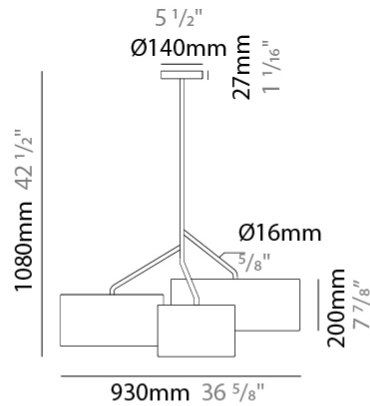

SENIA SUSPENSION

D111093-

base number   Finish (Diamond)   Finish Options   Finish Options   Finish Options

1. To build a product code in our configurator select the specify button on the base model # product page
2. To build a manual product code on this datasheet choose from the options listed below in blue font and add the suffix to the base model #

GENERAL

Series: Senia
Brand: Ole
Division: Design
Mounting Type: Suspension
Mounting Location: Ceiling
Subcategory: Up/Down Light

PHYSICAL

Shape: Drum
Diameter (mm): 930
Diameter (in): 36 ⁵/₈
Height (mm): 1080
Height (in): 42 ¹/₂
Light Distribution: Direct / Indirect
Fixture Finish: BEI / BLK / BLU / COG / DGN / GRY / MRN / MOC / MUS / OLV / SIL / STN / TER / WHI
Holder Finish: WHI / MBK
Fixture Material: Fabric Cord / Metal
Upon Request: Mix lampshade colors. Other fabric cord colors available upon request (see downloadable finish chart)

ELECTRICAL

Number of Lamps: 3
Lamp Type: LED Retrofit
Lamp Shape: A19
Bulb Included: Bulb Not Included
Max. Wattage Per Lamp (W): 15
Lamp Base: E26
Input Voltage (V): 120
Upon Request: 277Vac / GU24

LED

OPTICAL

RATINGS AND CERTIFICATIONS

Certified By: Certified for North American Standards
IP rating: IP20

PROJECT
TYPE
SPECIFIER
QUANTITY
DATE