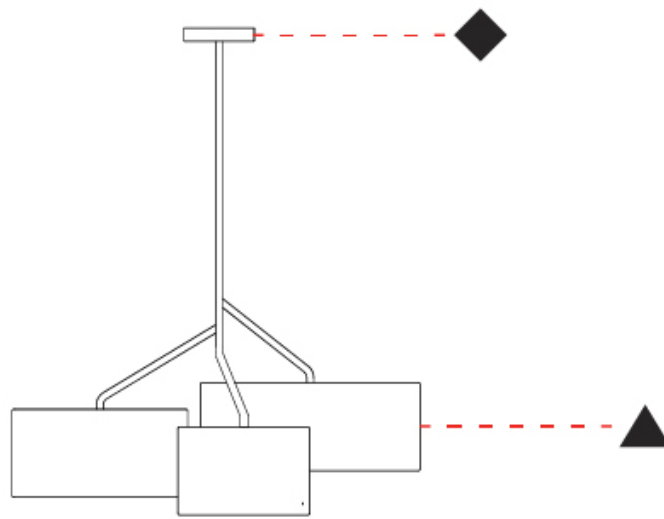

SENIA SUSPENSION

D111093-

PROJECT _____

TYPE _____

SPECIFIER _____

QUANTITY _____

DATE _____

D