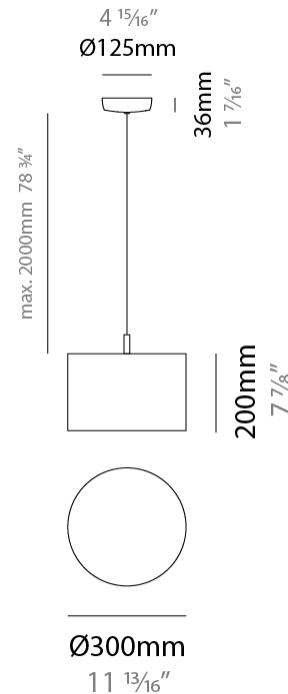

SENIA SUSPENSION

D111089- -

base number   Finish Options   Finish Options

1. To build a product code in our configurator select the specify button on the base model # product page
2. To build a manual product code on this datasheet choose from the options listed below in blue font and add the suffix to the base model #

GENERAL

Series: Senia
Brand: Ole
Division: Design
Mounting Type: Suspension
Mounting Location: Ceiling
Subcategory: Pendant

PHYSICAL

Shape: Drum
Diameter (mm): 300
Diameter (in): 11 ¹³/₁₆"
Height (mm): 200
Height (in): 7 ⁷/₈"
Max. Overall Height (mm): 2200
Max. Overall Height (in): 86 ⁵/₈"
Light Distribution: Direct
Fixture Finish: BEI / BLK / BLU / COG / DGN / GRY / MRN / MOC / MUS / OLV / SIL / STN / TER / WHI
Holder Finish: MWH / MBK
Fixture Material: Fabric Cord / Metal
Cable Details: 2000mm Cable
Upon Request: Other fabric cord colors available upon request (see downloadable finish chart)

ELECTRICAL

Number of Lamps: 1
Lamp Type: LED Retrofit
Lamp Shape: A19
Bulb Included: Bulb Not Included
Max. Wattage Per Lamp (W): 15
Lamp Base: E26
Input Voltage (V): 120
Upon Request: 277Vac / GU24

LED

OPTICAL

RATINGS AND CERTIFICATIONS

Certified By: Certified for North American Standards
IP rating: IP20

PROJECT
TYPE
SPECIFIER
QUANTITY
DATE