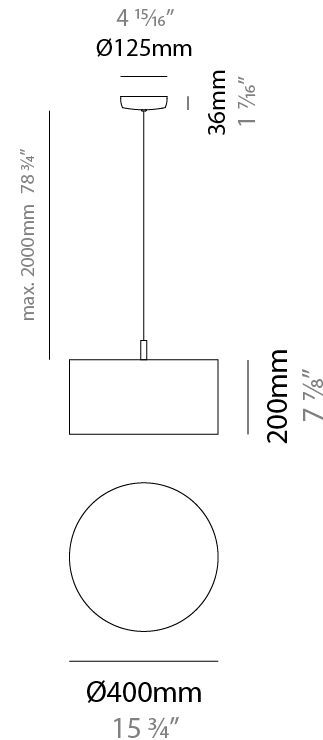

SENIA SUSPENSION

D111090-

base number   Finish Options   Finish Options

1. To build a product code in our configurator select the specify button on the base model # product page
2. To build a manual product code on this datasheet choose from the options listed below in blue font and add the suffix to the base model #

GENERAL

Series: Senia
Brand: Ole
Division: Design
Mounting Type: Suspension
Mounting Location: Ceiling
Subcategory: Ambient

PHYSICAL

Shape: Drum
Diameter (mm): 400
Diameter (in): 15 ³/₄
Height (mm): 200
Height (in): 7 ⁷/₈
Max. Overall Height (mm): 2200
Max. Overall Height (in): 86 ⁵/₈
Light Distribution: Direct
Fixture Finish: [BEI](#) / [BLK](#) / [BLU](#) / [COG](#) / [DGN](#) / [GRY](#) / [MRN](#) / [MOC](#) / [MUS](#) / [OLV](#) / [SIL](#) / [STN](#) / [TER](#) / [WHI](#)
Holder Finish: [WHI](#) / [MBK](#)
Fixture Material: Fabric Cord / Metal
Cable Details: 2000mm Cable
Upon Request: Other fabric cord colors available upon request (see downloadable finish chart)

ELECTRICAL

Number of Lamps: 1
Lamp Type: LED Retrofit
Lamp Shape: A19
Bulb Included: Bulb Not Included
Max. Wattage Per Lamp (W): 15
Lamp Base: E26
Input Voltage (V): 120
Upon Request: 277Vac / GU24

LED

OPTICAL

RATINGS AND CERTIFICATIONS

Certified By: Certified for North American Standards
IP rating: IP20

PROJECT
TYPE
SPECIFIER
QUANTITY
DATE