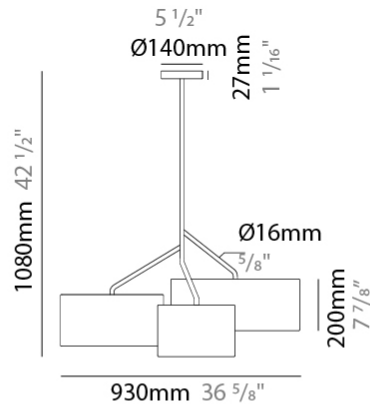

SENIA SUSPENSION

D111093-

base number   Finish (Diamond)   Finish Options   Finish Options   Finish Options

1. To build a product code in our configurator select the specify button on the base model # product page
2. To build a manual product code on this datasheet choose from the options listed below in blue font and add the suffix to the base model #

GENERAL

Series: Senia
Brand: Ole
Division: Design
Mounting Type: Suspension
Mounting Location: Ceiling
Subcategory: Up/Down Light

PHYSICAL

Shape: Drum
Diameter (mm): 930
Diameter (in): 36 ⁵/₈
Height (mm): 1080
Height (in): 42 ¹/₂
Light Distribution: Direct / Indirect
Fixture Finish: BEI / BLK / BLU / COG / DGN / GRY / MRN / MOC / MUS / OLV / SIL / STN / TER / WHI
Holder Finish: WHI / MBK
Fixture Material: Fabric Cord / Metal
Upon Request: Mix lampshade colors. Other fabric cord colors available upon request (see downloadable finish chart)

ELECTRICAL

Number of Lamps: 3
Lamp Type: LED Retrofit
Lamp Shape: A19
Bulb Included: Bulb Not Included
Max. Wattage Per Lamp (W): 15
Lamp Base: E26
Input Voltage (V): 120
Upon Request: 277Vac / GU24

LED

OPTICAL

RATINGS AND CERTIFICATIONS

Certified By: Certified for North American Standards
IP rating: IP20

PROJECT
TYPE
SPECIFIER
QUANTITY
DATE