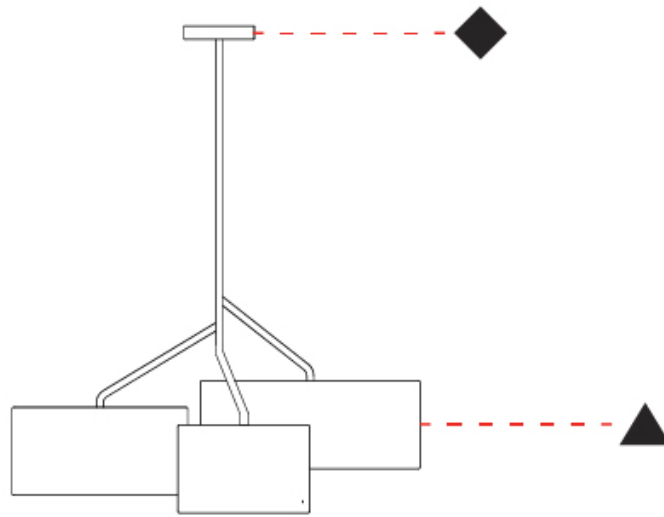

SENIA SUSPENSION

D111093-

PROJECT

TYPE

SPECIFIER

QUANTITY

DATE

D