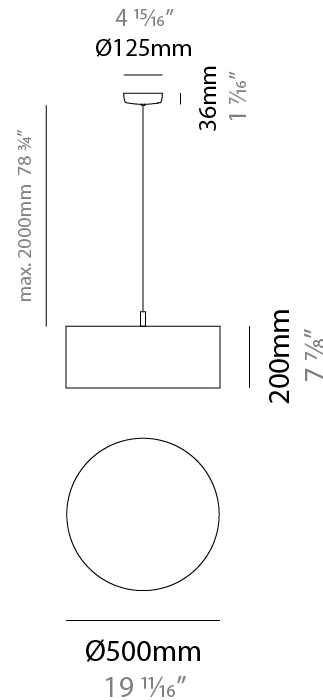

SENIA SUSPENSION

D111091- _____ - _____

base number   Finish Options   Finish Options

1. To build a product code in our configurator select the specify button on the base model # product page
2. To build a manual product code on this datasheet choose from the options listed below in blue font and add the suffix to the base model #

GENERAL

Series: Senia
Brand: Ole
Division: Design
Mounting Type: Suspension
Mounting Location: Ceiling
Subcategory: Up/Down Light

PHYSICAL

Shape: Drum
Diameter (mm): 500
Diameter (in): 19 11/16
Height (mm): 200
Height (in): 7 7/8
Max. Overall Height (mm): 2200
Max. Overall Height (in): 86 5/8
Light Distribution: Direct / Indirect
Fixture Finish: BEI / BLK / BLU / COG / DGN / GRY / MRN / MOC / MUS / OLV / SIL / STN / TER / WHI
Holder Finish: WHI / MBK
Fixture Material: Fabric Cord / Metal
Cable Details: 2000mm Cable
Upon Request: Other fabric cord colors available upon request (see downloadable finish chart)

ELECTRICAL

Number of Lamps: 1
Lamp Type: LED Retrofit
Lamp Shape: A19
Bulb Included: Bulb Not Included
Max. Wattage Per Lamp (W): 15
Lamp Base: E26
Input Voltage (V): 120
Upon Request: 277Vac / GU24

LED

OPTICAL

RATINGS AND CERTIFICATIONS

Certified By: Certified for North American Standards
IP rating: IP20

PROJECT	_____
TYPE	_____
SPECIFIER	_____
QUANTITY	_____
DATE	_____