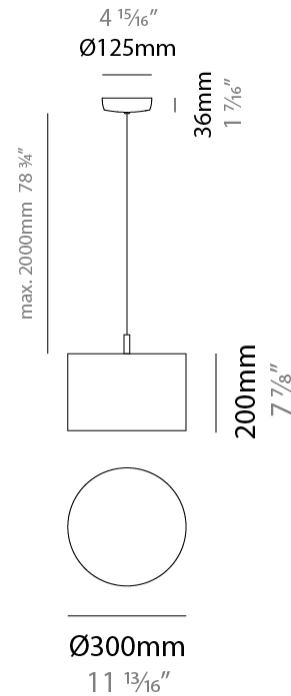

SENIA SUSPENSION

D111089- _____

base number   Finish Options   Finish Options

1. To build a product code in our configurator select the specify button on the base model # product page
2. To build a manual product code on this datasheet choose from the options listed below in blue font and add the suffix to the base model #

GENERAL

Series: Senia
Brand: Ole
Division: Design
Mounting Type: Suspension
Mounting Location: Ceiling
Subcategory: Pendant

PHYSICAL

Shape: Drum
Diameter (mm): 300
Diameter (in): 11 ¹³/₁₆"
Height (mm): 200
Height (in): 7 ⁷/₈"
Max. Overall Height (mm): 2200
Max. Overall Height (in): 86 ⁵/₈"
Light Distribution: Direct
Fixture Finish: [BEI](#) / [BLK](#) / [BLU](#) / [COG](#) / [DGN](#) / [GRY](#) / [MRN](#) / [MOC](#) / [MUS](#) / [OLV](#) / [SIL](#) / [STN](#) / [TER](#) / [WHI](#)
Holder Finish: [MWH](#) / [MBK](#)
Fixture Material: Fabric Cord / Metal
Cable Details: 2000mm Cable
Upon Request: Other fabric cord colors available upon request (see downloadable finish chart)

ELECTRICAL

Number of Lamps: 1
Lamp Type: LED Retrofit
Lamp Shape: A19
Bulb Included: Bulb Not Included
Max. Wattage Per Lamp (W): 15
Lamp Base: E26
Input Voltage (V): 120
Upon Request: 277Vac / GU24

LED

OPTICAL

RATINGS AND CERTIFICATIONS

Certified By: Certified for North American Standards
IP rating: IP20

PROJECT
TYPE
SPECIFIER
QUANTITY
DATE