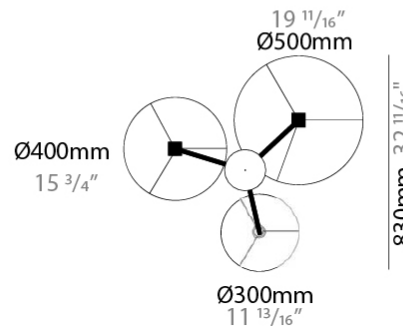

SENIA SUSPENSION

D111093-

base number   Finish (Diamond)   Finish Options   Finish Options   Finish Options

1. To build a product code in our configurator select the specify button on the base model # product page
2. To build a manual product code on this datasheet choose from the options listed below in blue font and add the suffix to the base model #

GENERAL

Series: Senia
Brand: Ole
Division: Design
Mounting Type: Suspension
Mounting Location: Ceiling
Subcategory: Up/Down Light

PHYSICAL

Shape: Drum
Diameter (mm): 930
Diameter (in): 36 ⁵/₈
Height (mm): 1080
Height (in): 42 ¹/₂
Light Distribution: Direct / Indirect
Fixture Finish: BEI / BLK / BLU / COG / DGN / GRY / MRN / MOC / MUS / OLV / SIL / STN / TER / WHI
Holder Finish: WHI / MBK
Fixture Material: Fabric Cord / Metal
Upon Request: Mix lampshade colors. Other fabric cord colors available upon request (see downloadable finish chart)

ELECTRICAL

Number of Lamps: 3
Lamp Type: LED Retrofit
Lamp Shape: A19
Bulb Included: Bulb Not Included
Max. Wattage Per Lamp (W): 15
Lamp Base: E26
Input Voltage (V): 120
Upon Request: 277Vac / GU24

LED

OPTICAL

RATINGS AND CERTIFICATIONS

Certified By: Certified for North American Standards
IP rating: IP20

PROJECT	
TYPE	
SPECIFIER	
QUANTITY	
DATE