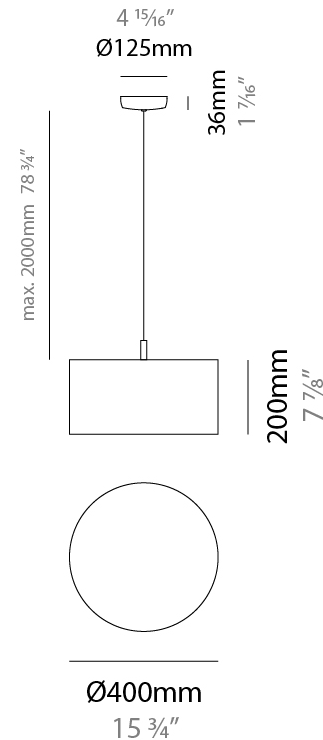

SENIA SUSPENSION

D111090- _____ - _____

base number   Finish Options   Finish Options

1. To build a product code in our configurator select the specify button on the base model # product page
2. To build a manual product code on this datasheet choose from the options listed below in blue font and add the suffix to the base model #

GENERAL

Series: Senia
Brand: Ole
Division: Design
Mounting Type: Suspension
Mounting Location: Ceiling
Subcategory: Ambient

PHYSICAL

Shape: Drum
Diameter (mm): 400
Diameter (in): 15 ³/₄
Height (mm): 200
Height (in): 7 ⁷/₈
Max. Overall Height (mm): 2200
Max. Overall Height (in): 86 ⁵/₈
Light Distribution: Direct
Fixture Finish: [BEI](#) / [BLK](#) / [BLU](#) / [COG](#) / [DGN](#) / [GRY](#) / [MRN](#) / [MOC](#) / [MUS](#) / [OLV](#) / [SIL](#) / [STN](#) / [TER](#) / [WHI](#)
Holder Finish: [WHI](#) / [MBK](#)
Fixture Material: Fabric Cord / Metal
Cable Details: 2000mm Cable
Upon Request: Other fabric cord colors available upon request (see downloadable finish chart)

ELECTRICAL

Number of Lamps: 1
Lamp Type: LED Retrofit
Lamp Shape: A19
Bulb Included: Bulb Not Included
Max. Wattage Per Lamp (W): 15
Lamp Base: E26
Input Voltage (V): 120
Upon Request: 277Vac / GU24

LED

OPTICAL

RATINGS AND CERTIFICATIONS

Certified By: Certified for North American Standards
IP rating: IP20

PROJECT
TYPE
SPECIFIER
QUANTITY
DATE