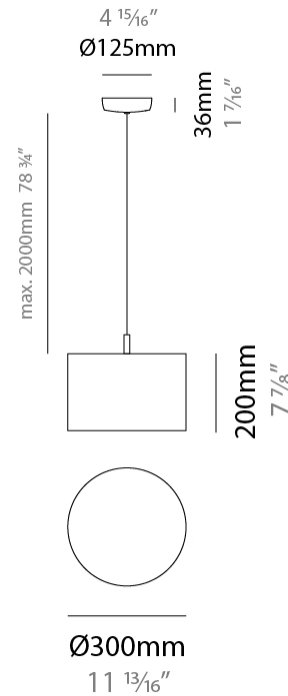

SENIA SUSPENSION

D111089- _____

base number   Finish Options   Finish Options

1. To build a product code in our configurator select the specify button on the base model # product page
2. To build a manual product code on this datasheet choose from the options listed below in blue font and add the suffix to the base model #

GENERAL

Series: Senia
Brand: Ole
Division: Design
Mounting Type: Suspension
Mounting Location: Ceiling
Subcategory: Pendant

PHYSICAL

Shape: Drum
Diameter (mm): 300
Diameter (in): 11 ¹³/₁₆"
Height (mm): 200
Height (in): 7 ⁷/₈"
Max. Overall Height (mm): 2200
Max. Overall Height (in): 86 ⁵/₈"
Light Distribution: Direct
Fixture Finish: BEI / BLK / BLU / COG / DGN / GRY / MRN / MOC / MUS / OLV / SIL / STN / TER / WHI
Holder Finish: MWH / MBK
Fixture Material: Fabric Cord / Metal
Cable Details: 2000mm Cable
Upon Request: Other fabric cord colors available upon request (see downloadable finish chart)

ELECTRICAL

Number of Lamps: 1
Lamp Type: LED Retrofit
Lamp Shape: A19
Bulb Included: Bulb Not Included
Max. Wattage Per Lamp (W): 15
Lamp Base: E26
Input Voltage (V): 120
Upon Request: 277Vac / GU24

LED

OPTICAL

RATINGS AND CERTIFICATIONS

Certified By: Certified for North American Standards
IP rating: IP20

PROJECT	_____
TYPE	_____
SPECIFIER	_____
QUANTITY	_____
DATE	_____