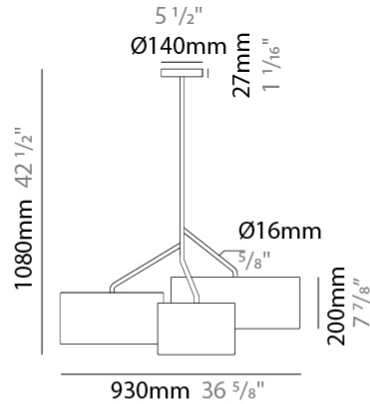

SENIA SUSPENSION

D111093-

base number   Finish (Diamond)   Finish Options   Finish Options   Finish Options

1. To build a product code in our configurator select the specify button on the base model # product page
2. To build a manual product code on this datasheet choose from the options listed below in blue font and add the suffix to the base model #

GENERAL

Series: Senia
Brand: Ole
Division: Design
Mounting Type: Suspension
Mounting Location: Ceiling
Subcategory: Up/Down Light

PHYSICAL

Shape: Drum
Diameter (mm): 930
Diameter (in): 36 ⁵/₈
Height (mm): 1080
Height (in): 42 ¹/₂
Light Distribution: Direct / Indirect
Fixture Finish: BEI / BLK / BLU / COG / DGN / GRY / MRN / MOC / MUS / OLV / SIL / STN / TER / WHI
Holder Finish: WHI / MBK
Fixture Material: Fabric Cord / Metal
Upon Request: Mix lampshade colors. Other fabric cord colors available upon request (see downloadable finish chart)

ELECTRICAL

Number of Lamps: 3
Lamp Type: LED Retrofit
Lamp Shape: A19
Bulb Included: Bulb Not Included
Max. Wattage Per Lamp (W): 15
Lamp Base: E26
Input Voltage (V): 120
Upon Request: 277Vac / GU24

LED

OPTICAL

RATINGS AND CERTIFICATIONS

Certified By: Certified for North American Standards
IP rating: IP20

PROJECT	
TYPE	
SPECIFIER	
QUANTITY	
DATE