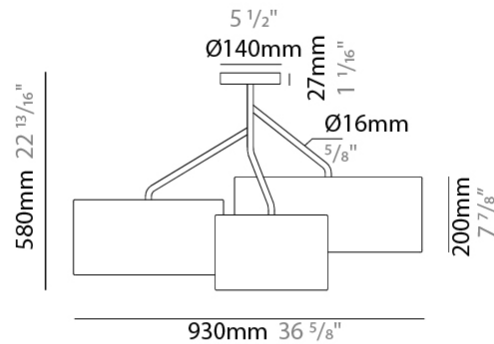

PROJECT	
TYPE	
SPECIFIER	
QUANTITY	
DATE	

SENIA SUSPENSION

D111092-

base number	Finish (Diamond)	Finish Options	Finish Options	Finish Options

1. To build a product code in our configurator select the specify button on the base model # product page
2. To build a manual product code on this datasheet choose from the options listed below in blue font and add the suffix to the base model #

GENERAL

Series: Senia
Brand: Ole
Division: Design
Mounting Type: Suspension
Mounting Location: Ceiling
Subcategory: Up/Down Light

PHYSICAL

Shape: Drum
Diameter (mm): 930
Diameter (in): 36 ⁵/₈
Height (mm): 580
Height (in): 22 ¹³/₁₆
Light Distribution: Direct / Indirect
Fixture Finish: BEI / BLK / BLU / COG / DGN / GRY / MRN / MOC / MUS / OLV / SIL / STN / TER / WHI
Holder Finish: WHI / MBK
Fixture Material: Fabric Cord / Metal
Upon Request: Mix lampshade colors. Other fabric cord colors available upon request (see downloadable finish chart)

ELECTRICAL

Number of Lamps: 3
Lamp Type: LED Retrofit
Lamp Shape: A19
Bulb Included: Bulb Not Included
Max. Wattage Per Lamp (W): 15
Lamp Base: E26
Input Voltage (V): 120
Upon Request: 277Vac / GU24

LED

OPTICAL

RATINGS AND CERTIFICATIONS

Certified By: Certified for North American Standards
IP rating: IP20