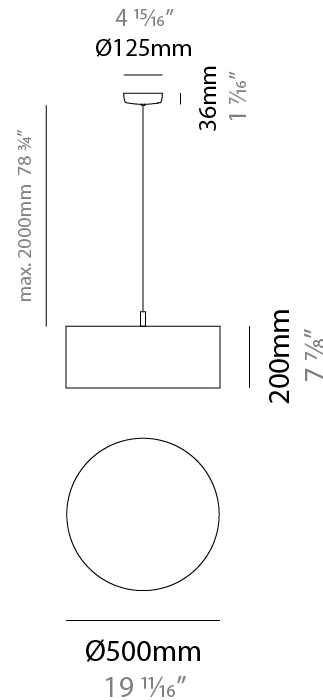

SENIA SUSPENSION

D111091- _____

base number   Finish Options   Finish Options

1. To build a product code in our configurator select the specify button on the base model # product page
2. To build a manual product code on this datasheet choose from the options listed below in blue font and add the suffix to the base model #

GENERAL

Series: Senia
Brand: Ole
Division: Design
Mounting Type: Suspension
Mounting Location: Ceiling
Subcategory: Up/Down Light

PHYSICAL

Shape: Drum
Diameter (mm): 500
Diameter (in): 19 11/16
Height (mm): 200
Height (in): 7 7/8
Max. Overall Height (mm): 2200
Max. Overall Height (in): 86 5/8
Light Distribution: Direct / Indirect
Fixture Finish: BEI / BLK / BLU / COG / DGN / GRY / MRN / MOC / MUS / OLV / SIL / STN / TER / WHI
Holder Finish: WHI / MBK
Fixture Material: Fabric Cord / Metal
Cable Details: 2000mm Cable
Upon Request: Other fabric cord colors available upon request (see downloadable finish chart)

ELECTRICAL

Number of Lamps: 1
Lamp Type: LED Retrofit
Lamp Shape: A19
Bulb Included: Bulb Not Included
Max. Wattage Per Lamp (W): 15
Lamp Base: E26
Input Voltage (V): 120
Upon Request: 277Vac / GU24

LED

OPTICAL

RATINGS AND CERTIFICATIONS

Certified By: Certified for North American Standards
IP rating: IP20

PROJECT
TYPE
SPECIFIER
QUANTITY
DATE