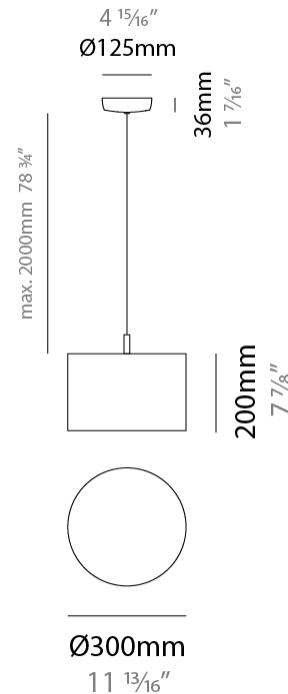

SENIA SUSPENSION

D111089- _____

base number   Finish Options   Finish Options

1. To build a product code in our configurator select the specify button on the base model # product page
2. To build a manual product code on this datasheet choose from the options listed below in blue font and add the suffix to the base model #

GENERAL

Series: Senia
Brand: Ole
Division: Design
Mounting Type: Suspension
Mounting Location: Ceiling
Subcategory: Pendant

PHYSICAL

Shape: Drum
Diameter (mm): 300
Diameter (in): 11 ¹³/₁₆"
Height (mm): 200
Height (in): 7 ⁷/₈"
Max. Overall Height (mm): 2200
Max. Overall Height (in): 86 ⁵/₈"
Light Distribution: Direct
Fixture Finish: BEI / BLK / BLU / COG / DGN / GRY / MRN / MOC / MUS / OLV / SIL / STN / TER / WHI
Holder Finish: MWH / MBK
Fixture Material: Fabric Cord / Metal
Cable Details: 2000mm Cable
Upon Request: Other fabric cord colors available upon request (see downloadable finish chart)

ELECTRICAL

Number of Lamps: 1
Lamp Type: LED Retrofit
Lamp Shape: A19
Bulb Included: Bulb Not Included
Max. Wattage Per Lamp (W): 15
Lamp Base: E26
Input Voltage (V): 120
Upon Request: 277Vac / GU24

LED

OPTICAL

RATINGS AND CERTIFICATIONS

Certified By: Certified for North American Standards
IP rating: IP20

PROJECT	_____
TYPE	_____
SPECIFIER	_____
QUANTITY	_____
DATE	_____