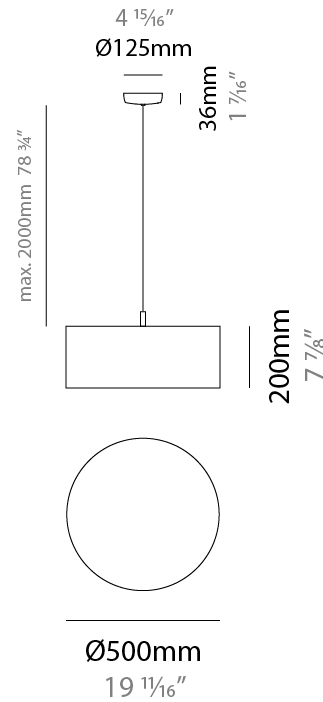

SENIA SUSPENSION

D111091- _____ - _____

base number   Finish Options   Finish Options

1. To build a product code in our configurator select the specify button on the base model # product page
2. To build a manual product code on this datasheet choose from the options listed below in blue font and add the suffix to the base model #

GENERAL

Series: Senia
Brand: Ole
Division: Design
Mounting Type: Suspension
Mounting Location: Ceiling
Subcategory: Up/Down Light

PHYSICAL

Shape: Drum
Diameter (mm): 500
Diameter (in): 19 11/16
Height (mm): 200
Height (in): 7 7/8
Max. Overall Height (mm): 2200
Max. Overall Height (in): 86 5/8
Light Distribution: Direct / Indirect
Fixture Finish: BEI / BLK / BLU / COG / DGN / GRY / MRN / MOC / MUS / OLV / SIL / STN / TER / WHI
Holder Finish: WHI / MBK
Fixture Material: Fabric Cord / Metal
Cable Details: 2000mm Cable
Upon Request: Other fabric cord colors available upon request (see downloadable finish chart)

ELECTRICAL

Number of Lamps: 1
Lamp Type: LED Retrofit
Lamp Shape: A19
Bulb Included: Bulb Not Included
Max. Wattage Per Lamp (W): 15
Lamp Base: E26
Input Voltage (V): 120
Upon Request: 277Vac / GU24

LED

OPTICAL

RATINGS AND CERTIFICATIONS

Certified By: Certified for North American Standards
IP rating: IP20

PROJECT
TYPE
SPECIFIER
QUANTITY
DATE