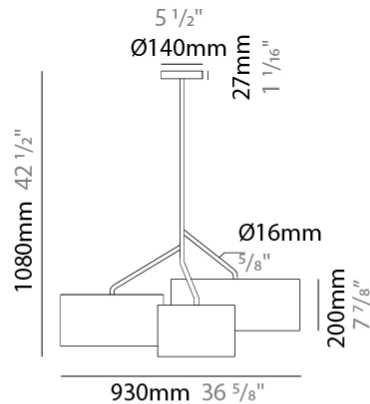

PROJECT	
TYPE	
SPECIFIER	
QUANTITY	
DATE	

SENIA SUSPENSION

D111093-

base number	Finish (Diamond)	Finish Options	Finish Options	Finish Options

1. To build a product code in our configurator select the specify button on the base model # product page
2. To build a manual product code on this datasheet choose from the options listed below in blue font and add the suffix to the base model #

GENERAL

Series: Senia
Brand: Ole
Division: Design
Mounting Type: Suspension
Mounting Location: Ceiling
Subcategory: Up/Down Light

PHYSICAL

Shape: Drum
Diameter (mm): 930
Diameter (in): 36 ⁵/₈
Height (mm): 1080
Height (in): 42 ¹/₂
Light Distribution: Direct / Indirect
Fixture Finish: BEI / BLK / BLU / COG / DGN / GRY / MRN / MOC / MUS / OLV / SIL / STN / TER / WHI
Holder Finish: WHI / MBK
Fixture Material: Fabric Cord / Metal
Upon Request: Mix lampshade colors. Other fabric cord colors available upon request (see downloadable finish chart)

ELECTRICAL

Number of Lamps: 3
Lamp Type: LED Retrofit
Lamp Shape: A19
Bulb Included: Bulb Not Included
Max. Wattage Per Lamp (W): 15
Lamp Base: E26
Input Voltage (V): 120
Upon Request: 277Vac / GU24

LED

OPTICAL

RATINGS AND CERTIFICATIONS

Certified By: Certified for North American Standards
IP rating: IP20