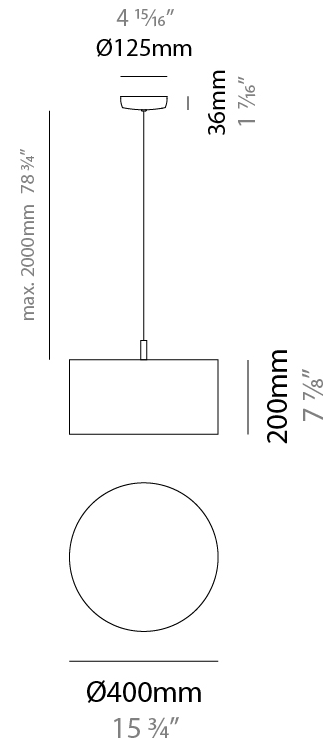

SENIA SUSPENSION

D111090-

base number   Finish Options   Finish Options

1. To build a product code in our configurator select the specify button on the base model # product page
2. To build a manual product code on this datasheet choose from the options listed below in blue font and add the suffix to the base model #

GENERAL

Series: Senia
Brand: Ole
Division: Design
Mounting Type: Suspension
Mounting Location: Ceiling
Subcategory: Ambient

PHYSICAL

Shape: Drum
Diameter (mm): 400
Diameter (in): 15 ³/₄
Height (mm): 200
Height (in): 7 ⁷/₈
Max. Overall Height (mm): 2200
Max. Overall Height (in): 86 ⁵/₈
Light Distribution: Direct
Fixture Finish: [BEI](#) / [BLK](#) / [BLU](#) / [COG](#) / [DGN](#) / [GRY](#) / [MRN](#) / [MOC](#) / [MUS](#) / [OLV](#) / [SIL](#) / [STN](#) / [TER](#) / [WHI](#)
Holder Finish: [WHI](#) / [MBK](#)
Fixture Material: Fabric Cord / Metal
Cable Details: 2000mm Cable
Upon Request: Other fabric cord colors available upon request (see downloadable finish chart)

ELECTRICAL

Number of Lamps: 1
Lamp Type: LED Retrofit
Lamp Shape: A19
Bulb Included: Bulb Not Included
Max. Wattage Per Lamp (W): 15
Lamp Base: E26
Input Voltage (V): 120
Upon Request: 277Vac / GU24

LED

OPTICAL

RATINGS AND CERTIFICATIONS

Certified By: Certified for North American Standards
IP rating: IP20

PROJECT
TYPE
SPECIFIER
QUANTITY
DATE