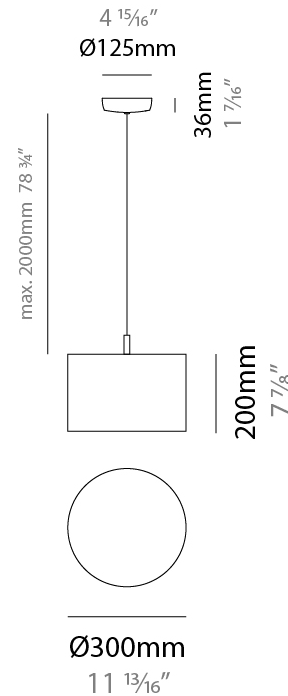

SENIA SUSPENSION

D111089-

base number   Finish
Options

1. To build a product code in our configurator select the specify button on the base model # product page
2. To build a manual product code on this datasheet choose from the options listed below in blue font and add the suffix to the base model #

GENERAL

Series: Senia _____
Partner: Ole _____
Division: Design _____
Installation: Suspension _____
Product Type: Pendant _____
Mounting Location: Ceiling _____

PHYSICAL

Shape: Drum _____
Diameter (mm): 300 _____
Diameter (in): 11 ¹³/₁₆ _____
Height (mm): 200 _____
Height (in): 7 ⁷/₈ _____
Max. Overall Height (mm): 2200 _____
Max. Overall Height (in): 86 ⁵/₈ _____
Fixture Finish: BEI / BLK / BLU / COG / DGN / GRY / MRN / MOC / MUS / OLV / SIL / STN / TER / WHI _____
Holder Finish: MBK _____
Fixture Material: Fabric Cord / Metal _____
Primary Material: Fabric - Recycled _____
Cable Details: 2000mm Cable _____
Upon Request: Other fabric cord colors available upon request (see downloadable finish chart) Matte White Holder _____

ELECTRICAL

Number of Lamps: 1 _____
Lamp Type: LED Retrofit _____
Lamp Shape: A19 _____
Bulb Included: Bulb Not Included _____
Max. Wattage Per Lamp (W): 15 _____
Lamp Base: E26 _____
Input Voltage (V): 120 _____
Upon Request: 277Vac / GU24 _____

LED

OPTICAL

RATINGS AND CERTIFICATIONS

Certified By: Certified for North American Standards _____
IP rating: IP20 _____