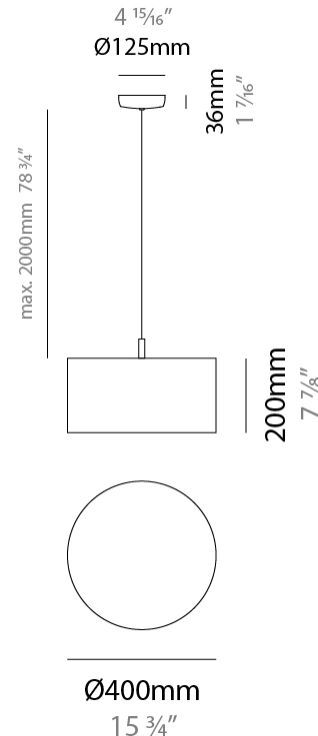

SENIA SUSPENSION

D111090-

base number Finish
Options

1. To build a product code in our configurator select the specify button on the base model # product page
2. To build a manual product code on this datasheet choose from the options listed below in blue font and add the suffix to the base model #

GENERAL

Series: Senia
Partner: Ole
Division: Design
Installation: Suspension
Product Type: Pendant
Mounting Location: Ceiling

PHYSICAL

Shape: Drum
Diameter (mm): 400
Diameter (in): 15 3/4
Height (mm): 200
Height (in): 7 7/8
Max. Overall Height (mm): 2200
Max. Overall Height (in): 86 5/8
Fixture Finish: BEI / BLK / BLU / COG / DGN / GRY / MRN / MOC / MUS / OLV / SIL / STN / TER / WHI
Holder Finish: MBK
Fixture Material: Fabric Cord / Metal
Primary Material: Fabric - Recycled
Cable Details: 2000mm Cable
Upon Request: Other fabric cord colors available upon request (see downloadable finish chart) Matte White Holder

ELECTRICAL

Number of Lamps: 1
Lamp Type: LED Retrofit
Lamp Shape: A19
Bulb Included: Bulb Not Included
Max. Wattage Per Lamp (W): 15
Lamp Base: E26
Input Voltage (V): 120
Upon Request: 277Vac / GU24

LED

OPTICAL

RATINGS AND CERTIFICATIONS

Certified By: Certified for North American Standards
IP rating: IP20

PROJECT
TYPE
SPECIFIER
QUANTITY
DATE