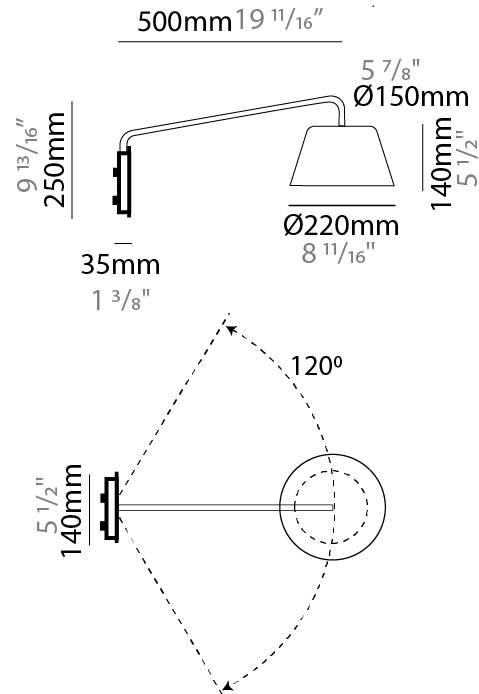

SENTO SURFACE

D113009- -

base number   Finish   Finish
(Diamond)   (Triangle)

1. To build a product code in our configurator select the specify button on the base model # product page
2. To build a manual product code on this datasheet choose from the options listed below in blue font and add the suffix to the base model #

GENERAL

Series: Sento
Brand: Ole
Division: Design
Mounting Type: Surface
Mounting Location: Wall
Subcategory: Task

PHYSICAL

Shape: Bell
Diameter (mm): 220
Diameter (in): 8 ¹¹/₁₆
Width (mm): 220
Width (in): 8 ¹¹/₁₆
Height (mm): 250
Depth (mm): 500
Height (in): 9 ¹³/₁₆
Depth (in): 19 ¹¹/₁₆
Extension (mm): 610
Extension (in): 24
Light Distribution: Direct
Weight (kg): 1.4
Weight (lbs): 3.1
Diffuser:rylic - Satin
Fixture Finish: WHI / MBK / BEI / MSA / OGR / MWH
Holder Finish: WHI / MBK
Fixture Material: Metal
Cable Details: 3000mm Cable

ELECTRICAL

Number of Lamps: 1
Lamp Type: LED Retrofit
Lamp Shape: MR16
Bulb Included: Bulb Not Included
Max. Wattage Per Lamp (W): 7
Lamp Base: GU10
Input Voltage (V): 120

LED

OPTICAL

Adjustability: Rotating

RATINGS AND CERTIFICATIONS

Certified By: Certified for North American Standards
IP rating: IP20

PROJECT	
TYPE	
SPECIFIER	
QUANTITY	
DATE