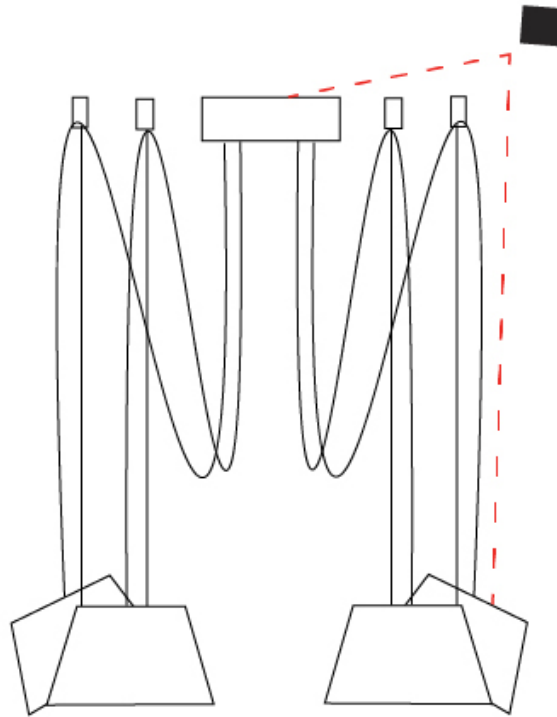

D111033-

PROJECT

TYPE

SPECIFIER

QUANTITY

DATE

D