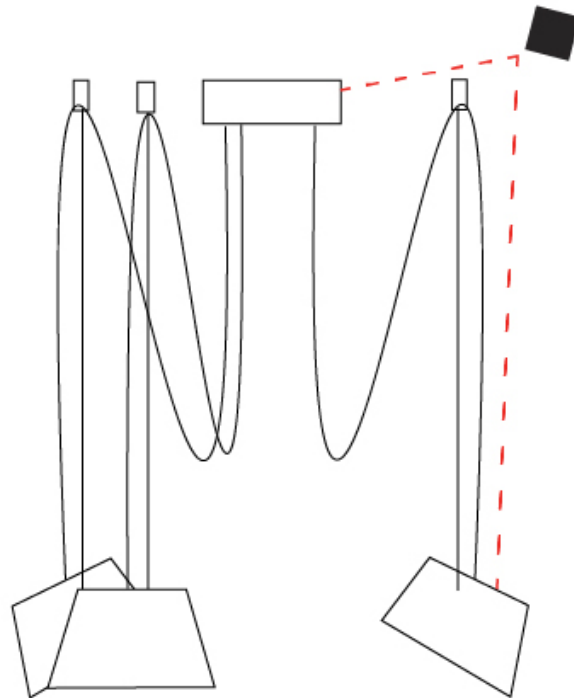

D111041-

PROJECT

TYPE

SPECIFIER

QUANTITY

DATE

D