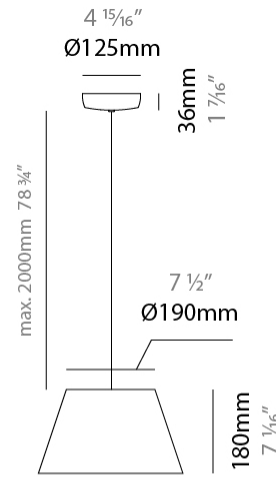

PROJECT	_____
TYPE	_____
SPECIFIER	_____
QUANTITY	_____
DATE	_____

SENTO SUSPENSION

D111037-

base number   Finish
(Triangle)

1. To build a product code in our configurator select the specify button on the base model # product page
2. To build a manual product code on this datasheet choose from the options listed below in blue font and add the suffix to the base model #

GENERAL

Series: Sento
Brand: Ole
Division: Design
Mounting Type: Suspension
Mounting Location: Ceiling
Subcategory: Pendant

PHYSICAL

Shape: Bell
Diameter (mm): 310
Diameter (in): 12 3/16
Height (mm): 180
Height (in): 7 1/16
Max. Overall Height (mm): 2180
Max. Overall Height (in): 85 13/16
Light Distribution: Direct
Weight (kg): 1.3
Weight (lbs): 2.9
Diffuser: Arylic - Satin
Fixture Finish: WHI / MBK / BEI / MSA / OGR / MWH
Fixture Material: Metal
Cable Details: 2000mm Cable

ELECTRICAL

Number of Lamps: 1
Lamp Type: LED Retrofit
Lamp Shape: A19
Bulb Included: Bulb Not Included
Max. Wattage Per Lamp (W): 15
Lamp Base: E26
Input Voltage (V): 120
Upon Request: 277Vac / GU24

LED

OPTICAL

RATINGS AND CERTIFICATIONS

Certified By: Certified for North American Standards
IP rating: IP20