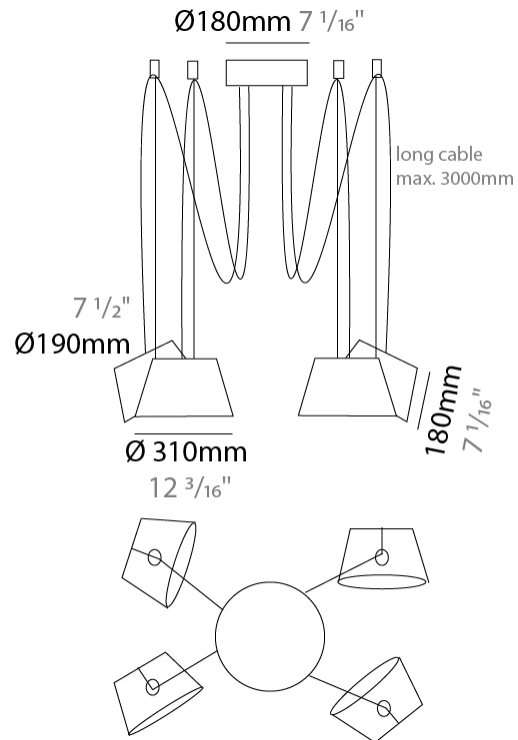

PROJECT _____
TYPE _____
SPECIFIER _____
QUANTITY _____
DATE _____

SENTO SUSPENSION

D111042-

base number _____
Finish _____
Options _____

1. To build a product code in our configurator select the specify button on the base model # product page
2. To build a manual product code on this datasheet choose from the options listed below in blue font and add the suffix to the base model #

GENERAL

Series: Sento _____
Brand: Ole _____
Division: Design _____
Mounting Type: Suspension _____
Mounting Location: Ceiling _____
Subcategory: Pendant _____

PHYSICAL

Shape: Bell _____
Diameter (mm): 310 _____
Diameter (in): 12 ³/₁₆ _____
Height (mm): 180 _____
Height (in): 7 ¹/₁₆ _____
Max. Overall Height (mm): 3180 _____
Max. Overall Height (in): 125 ³/₁₆ _____
Light Distribution: Direct _____
Weight (kg): 2.9 _____
Weight (lbs): 6.4 _____
Diffuser: Arylic - Satin _____
Fixture Finish: [WHi / MBK / MWH](#) _____
Fixture Material: Metal _____
Cable Details: 3000mm Cable _____

ELECTRICAL

Number of Lamps: 4 _____
Lamp Type: LED Retrofit _____
Bulb Included: Bulb Not Included _____
Max. Wattage Per Lamp (W): 7 _____
Lamp Base: E26 _____
Input Voltage (V): 120 _____

LED

OPTICAL

Adjustability: Tilting _____

RATINGS AND CERTIFICATIONS

Certified By: Certified for North American Standards _____
IP rating: IP20 _____