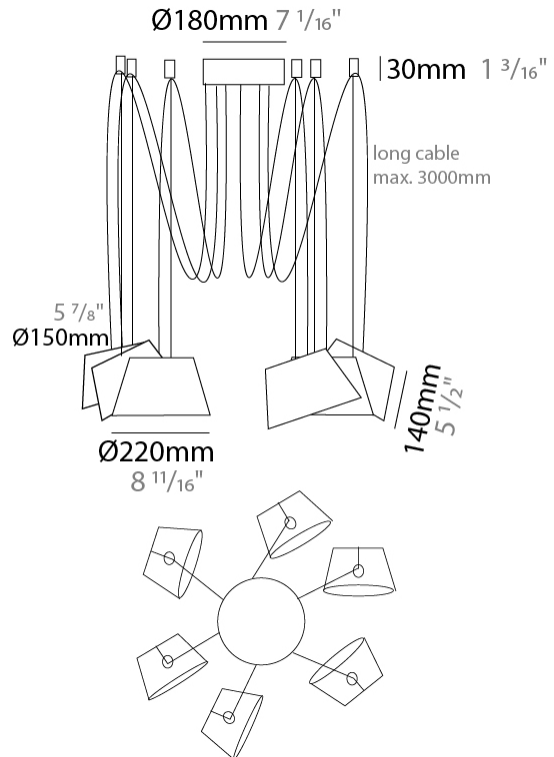

PROJECT	_____
TYPE	_____
SPECIFIER	_____
QUANTITY	_____
DATE	_____

SENTO SUSPENSION

D111035-

base number Finish
Options

1. To build a product code in our configurator select the specify button on the base model # product page
2. To build a manual product code on this datasheet choose from the options listed below in blue font and add the suffix to the base model #

GENERAL

Series: Sento
Brand: Ole
Division: Design
Mounting Type: Suspension
Mounting Location: Ceiling
Subcategory: Pendant

PHYSICAL

Shape: Bell
Diameter (mm): 220
Diameter (in): 8 11/16
Height (mm): 140
Height (in): 5 1/2
Max. Overall Height (mm): 3140
Max. Overall Height (in): 123 5/8
Light Distribution: Direct
Weight (kg): 4.5
Weight (lbs): 9.9
Diffuser:rylic - Satin
Fixture Finish: [WHI / MBK / MWH](#)
Fixture Material: Metal
Cable Details: 3000mm Cable

ELECTRICAL

Number of Lamps: 6
Lamp Type: LED Retrofit
Lamp Shape: MR16
Bulb Included: Bulb Not Included
Max. Wattage Per Lamp (W): 7
Lamp Base: GU10
Input Voltage (V): 120

LED

OPTICAL

Adjustability: Tilting

RATINGS AND CERTIFICATIONS

Certified By: Certified for North American Standards
IP rating: IP20