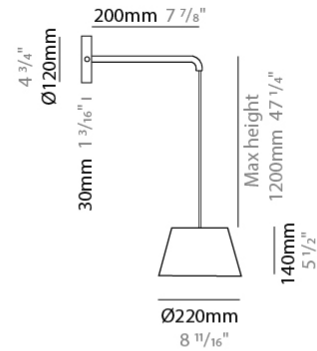

SENTO SURFACE

D113000-

base number   Finish (Diamond)   -   Finish (Triangle)

1. To build a product code in our configurator select the specify button on the base model # product page
2. To build a manual product code on this datasheet choose from the options listed below in blue font and add the suffix to the base model #

GENERAL

Series: Sento
Brand: Ole
Division: Design
Mounting Type: Surface
Mounting Location: Wall
Subcategory: Ambient

PHYSICAL

Shape: Drum
Diameter (mm): 220
Diameter (in): 8 11/16
Height (mm): 140
Depth (mm): 200
Height (in): 5 1/2
Depth (in): 7 7/8
Max. Overall Height (mm): 154
Max. Overall Height (in): 6 1/16
Light Distribution: Direct
Diffuser: Acrylic - Opal
Fixture Finish: WHI / MBK / BEI/ MSA / OGR / MWH
Holder Finish: WHI / MBK
Fixture Material: Metal
Cable Details: 2000mm Cable

ELECTRICAL

Number of Lamps: 1
Lamp Type: LED Retrofit
Lamp Shape: MR16
Bulb Included: Bulb Not Included
Max. Wattage Per Lamp (W): 5.5
Lamp Base: GU10
Input Voltage (V): 120

LED

OPTICAL

RATINGS AND CERTIFICATIONS

Certified By: Certified for North American Standards
IP rating: IP20

PROJECT
TYPE
SPECIFIER
QUANTITY
DATE