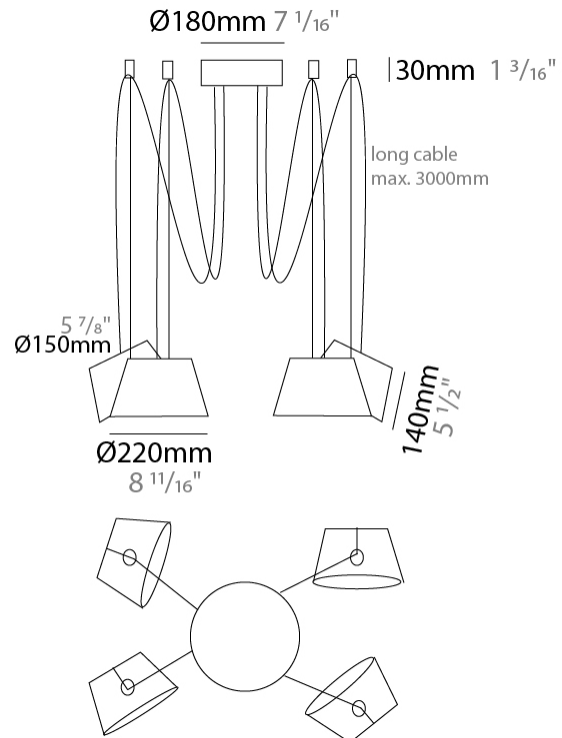

PROJECT _____
TYPE _____
SPECIFIER _____
QUANTITY _____
DATE _____

SENTO SUSPENSION

D111033-

base number   Finish
Options

1. To build a product code in our configurator select the specify button on the base model # product page
2. To build a manual product code on this datasheet choose from the options listed below in blue font and add the suffix to the base model #

GENERAL

Series: Sento _____
Brand: Ole _____
Division: Design _____
Mounting Type: Suspension _____
Mounting Location: Ceiling _____
Subcategory: Pendant _____

PHYSICAL

Shape: Bell _____
Diameter (mm): 220 _____
Diameter (in): 8 ¹¹/₁₆ _____
Height (mm): 140 _____
Height (in): 5 ¹/₂ _____
Max. Overall Height (mm): 3140 _____
Max. Overall Height (in): 123 ⁵/₈ _____
Light Distribution: Direct _____
Weight (kg): 3 _____
Weight (lbs): 6.6 _____
Diffuser:rylic - Satin _____
Fixture Finish: [WHi / MBK / MWH](#) _____
Fixture Material: Metal _____
Cable Details: 3000mm Cable _____

ELECTRICAL

Number of Lamps: 4 _____
Lamp Type: LED Retrofit _____
Lamp Shape: MR16 _____
Bulb Included: Bulb Not Included _____
Max. Wattage Per Lamp (W): 7 _____
Lamp Base: GU10 _____
Input Voltage (V): 120 _____

LED

OPTICAL

Adjustability: Tilting _____

RATINGS AND CERTIFICATIONS

Certified By: Certified for North American Standards _____
IP rating: IP20 _____