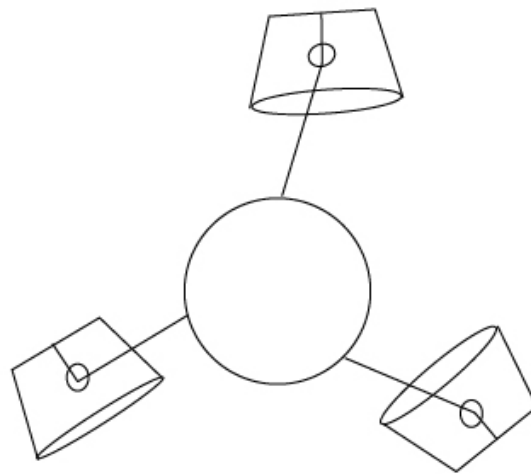

D111032-

PROJECT _____

TYPE _____

SPECIFIER _____

QUANTITY _____

DATE _____

D