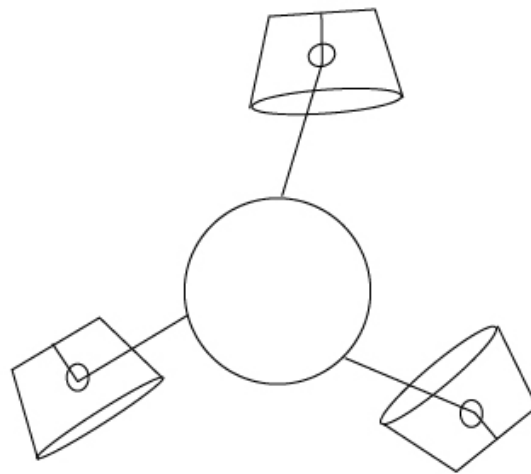

D111032-

PROJECT

TYPE

SPECIFIER

QUANTITY

DATE

D