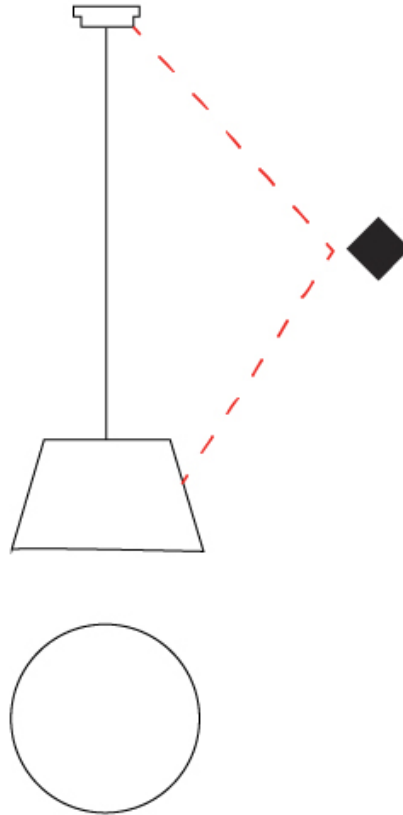

D111028-

PROJECT

TYPE

SPECIFIER

QUANTITY

DATE

D