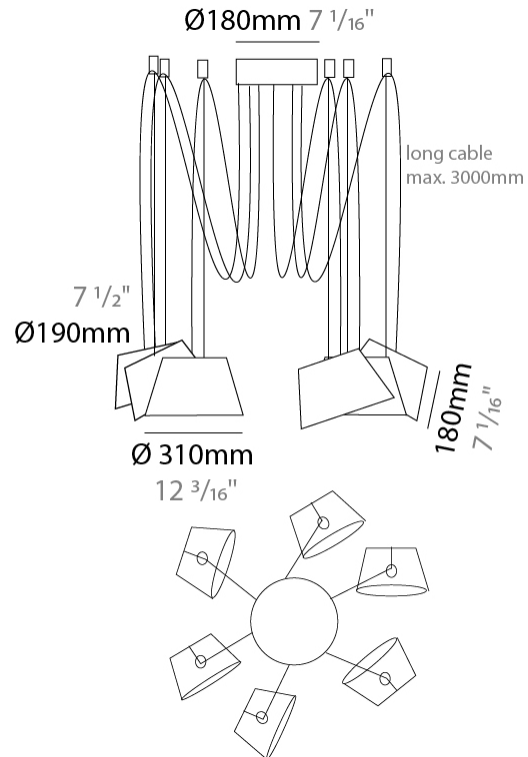

PROJECT _____
TYPE _____
SPECIFIER _____
QUANTITY _____
DATE _____

SENTO SUSPENSION

D111044-

base number   Finish
Options

1. To build a product code in our configurator select the specify button on the base model # product page
2. To build a manual product code on this datasheet choose from the options listed below in blue font and add the suffix to the base model #

GENERAL

Series: Sento _____
Partner: Ole _____
Division: Design _____
Installation: Suspension _____
Product Type: Pendant _____
Mounting Location: Ceiling _____
Light Distribution: Direct _____

PHYSICAL

Shape: Bell _____
Diameter (mm): 310 _____
Diameter (in): 12 ³/₁₆ _____
Height (mm): 180 _____
Height (in): 7 ¹/₁₆ _____
Max. Overall Height (mm): 3180 _____
Max. Overall Height (in): 125 ³/₁₆ _____
Weight (kg): 4.5 _____
Weight (lbs): 9.9 _____
Diffuser: Arylic - Satin _____
Fixture Finish: WHI / BLK _____
Fixture Material: Metal _____
Cable Details: 3000mm Cable _____

ELECTRICAL

Number of Lamps: 6 _____
Lamp Type: LED Retrofit _____
Lamp Shape: A19 _____
Bulb Included: Bulb Not Included _____
Max. Wattage Per Lamp (W): 7 _____
Lamp Base: E26 _____
Input Voltage (V): 120 _____
Upon Request: 277Vac / GU24 _____

LED

OPTICAL

Adjustability: Tilting _____

RATINGS AND CERTIFICATIONS

Certified By: Certified for North American Standards _____
IP rating: IP20 _____