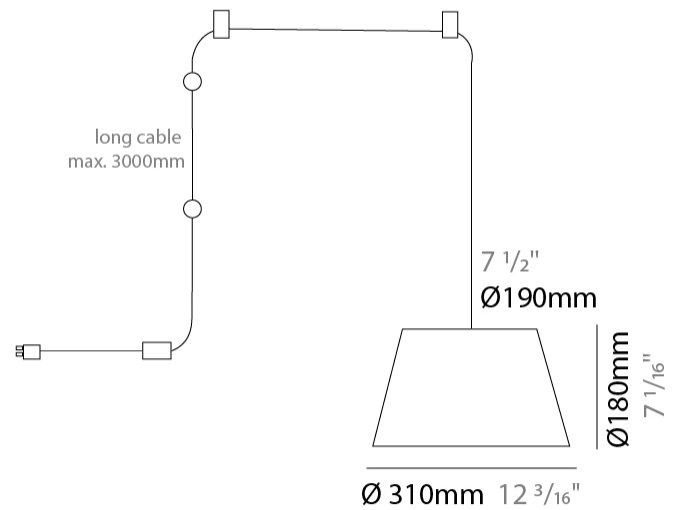

PROJECT	_____
TYPE	_____
SPECIFIER	_____
QUANTITY	_____
DATE	_____

SENTO SUSPENSION

D111039-

base number   Finish
(Triangle)

1. To build a product code in our configurator select the specify button on the base model # product page
2. To build a manual product code on this datasheet choose from the options listed below in blue font and add the suffix to the base model #

GENERAL

Series: Sento
Brand: Ole
Division: Design
Mounting Type: Suspension
Mounting Location: Ceiling
Subcategory: Pendant

PHYSICAL

Shape: Bell
Diameter (mm): 310
Diameter (in): 12 3/16
Height (mm): 180
Height (in): 7 1/16
Max. Overall Height (mm): 3180
Max. Overall Height (in): 125 3/16
Light Distribution: Direct
Weight (kg): 1.3
Weight (lbs): 2.9
Diffuser: Arylic - Satin
[Fixture Finish: WHI / MBK / BEI / MSA / GRN](#)
Fixture Material: Metal
Cable Details: 3000mm Cable

ELECTRICAL

Number of Lamps: 1
Lamp Type: LED Retrofit
Lamp Shape: A19
Bulb Included: Bulb Not Included
Max. Wattage Per Lamp (W): 7
Lamp Base: E26
Input Voltage (V): 120
Upon Request: 277Vac / GU24

LED

OPTICAL

Adjustability: Fixed

RATINGS AND CERTIFICATIONS

Certified By: Certified for North American Standards
IP rating: IP20