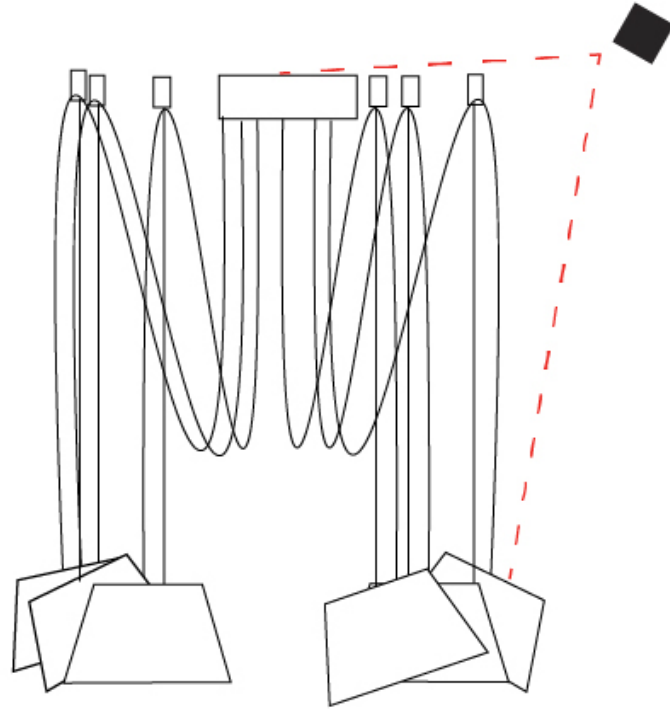

D111035-

PROJECT	_____
TYPE	_____
SPECIFIER	_____
QUANTITY	_____
DATE	_____

D