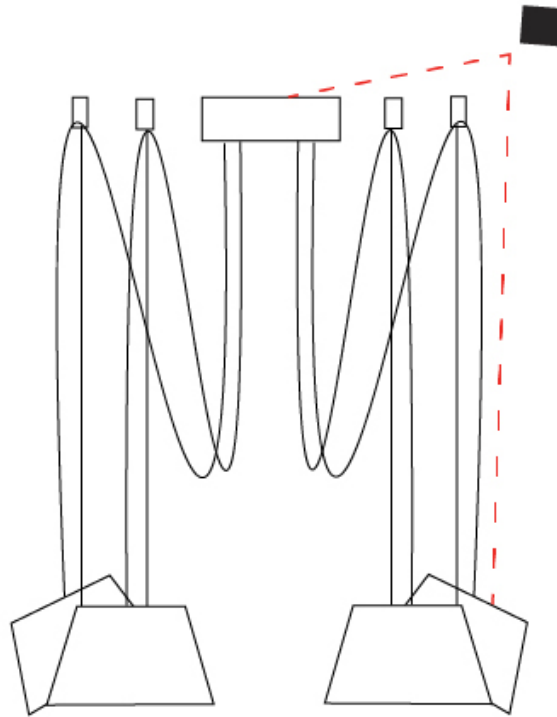

D111033-

PROJECT _____

TYPE _____

SPECIFIER _____

QUANTITY _____

DATE _____

D