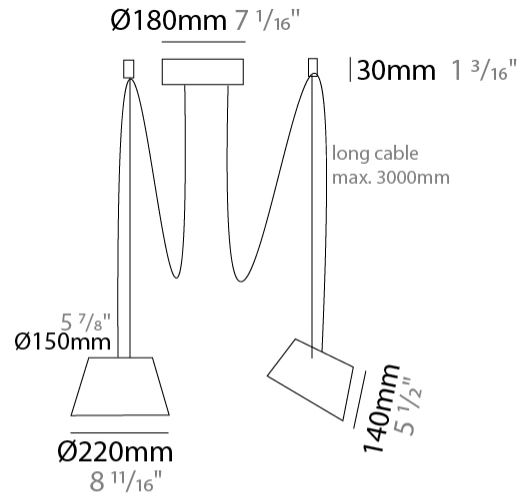

SENTO SUSPENSION

D111031-

base number   Finish
Options

PROJECT	_____
TYPE	_____
SPECIFIER	_____
QUANTITY	_____
DATE	_____

1. To build a product code in our configurator select the specify button on the base model # product page
2. To build a manual product code on this datasheet choose from the options listed below in blue font and add the suffix to the base model #

GENERAL

Series: Sento
Partner: Ole
Division: Design
Installation: Suspension
Product Type: Pendant
Mounting Location: Ceiling
Light Distribution: Direct

PHYSICAL

Shape: Bell
Diameter (mm): 220
Diameter (in): 8 ¹¹/₁₆
Height (mm): 140
Height (in): 5 ¹/₂
Max. Overall Height (mm): 3140
Max. Overall Height (in): 123 ⁵/₈
Weight (kg): 1.8
Weight (lbs): 3.6
Diffuser: Arylic - Satin
Fixture Finish: WHI / BLK
Fixture Material: Metal
Cable Details: 3000mm Cable

ELECTRICAL

Number of Lamps: 2
Lamp Type: LED Retrofit
Lamp Shape: MR16
Bulb Included: Bulb Not Included
Max. Wattage Per Lamp (W): 7
Lamp Base: GU10
Input Voltage (V): 120

LED

OPTICAL

Adjustability: Tilting

RATINGS AND CERTIFICATIONS

Certified By: Certified for North American Standards
IP rating: IP20