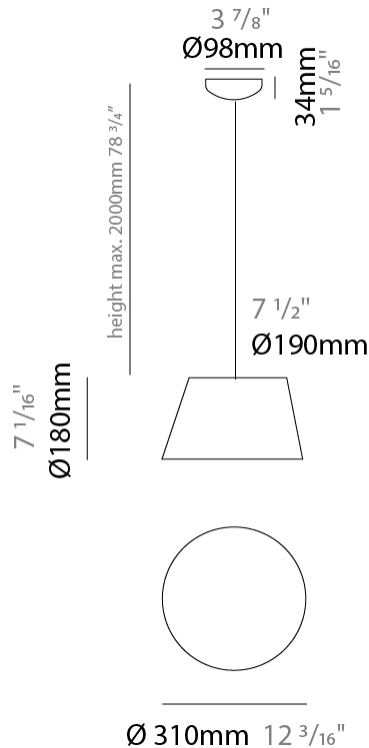

SENTO SUSPENSION

D111037-

base number Finish
Options

PROJECT
TYPE
SPECIFIER
QUANTITY
DATE

1. To build a product code in our configurator select the specify button on the base model # product page
2. To build a manual product code on this datasheet choose from the options listed below in blue font and add the suffix to the base model #

GENERAL

Series: Sento
Partner: Ole
Division: Design
Installation: Suspension
Product Type: Pendant
Mounting Location: Ceiling
Light Distribution: Direct

PHYSICAL

Shape: Bell
Diameter (mm): 310
Diameter (in): 12 ³/₁₆"
Height (mm): 180
Height (in): 7 ¹/₁₆"
Max. Overall Height (mm): 2180
Max. Overall Height (in): 85 ¹³/₁₆"
Weight (kg): 1.3
Weight (lbs): 2.9
Diffuser:rylic - Satin
[Fixture Finish: WHI / BLK / SND / OLV / TER](#)
Fixture Material: Metal
Cable Details: 2000mm Cable

ELECTRICAL

Number of Lamps: 1
Lamp Type: LED Retrofit
Lamp Shape: A19
Bulb Included: Bulb Not Included
Max. Wattage Per Lamp (W): 15
Lamp Base: E26
Input Voltage (V): 120
Upon Request: 277Vac / GU24

LED

OPTICAL

RATINGS AND CERTIFICATIONS

Certified By: Certified for North American Standards
IP rating: IP20