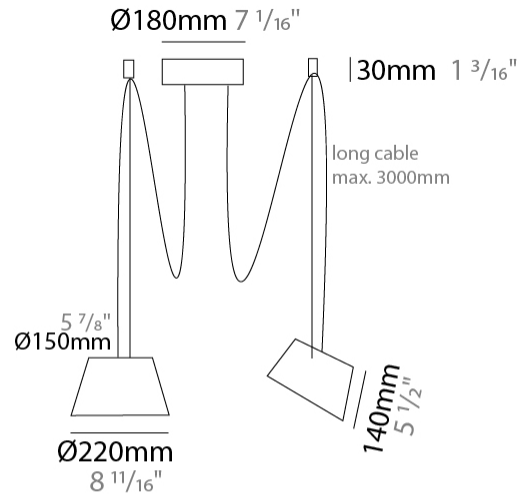

SENTO SUSPENSION

D111031-

base number Finish
Options

PROJECT	_____
TYPE	_____
SPECIFIER	_____
QUANTITY	_____
DATE	_____

1. To build a product code in our configurator select the specify button on the base model # product page
2. To build a manual product code on this datasheet choose from the options listed below in blue font and add the suffix to the base model #

GENERAL

Series: Sento
Brand: Ole
Division: Design
Mounting Type: Suspension
Mounting Location: Ceiling
Subcategory: Pendant

PHYSICAL

Shape: Bell
Diameter (mm): 220
Diameter (in): 8 11/16
Height (mm): 140
Height (in): 5 1/2
Max. Overall Height (mm): 3140
Max. Overall Height (in): 123 5/8
Light Distribution: Direct
Weight (kg): 1.8
Weight (lbs): 3.6
Diffuser:rylic - Satin
Fixture Finish: [WHi / MBK / MWH](#)
Fixture Material: Metal
Cable Details: 3000mm Cable

ELECTRICAL

Number of Lamps: 2
Lamp Type: LED Retrofit
Lamp Shape: MR16
Bulb Included: Bulb Not Included
Max. Wattage Per Lamp (W): 7
Lamp Base: GU10
Input Voltage (V): 120

LED

OPTICAL

Adjustability: Tilting

RATINGS AND CERTIFICATIONS

Certified By: Certified for North American Standards
IP rating: IP20