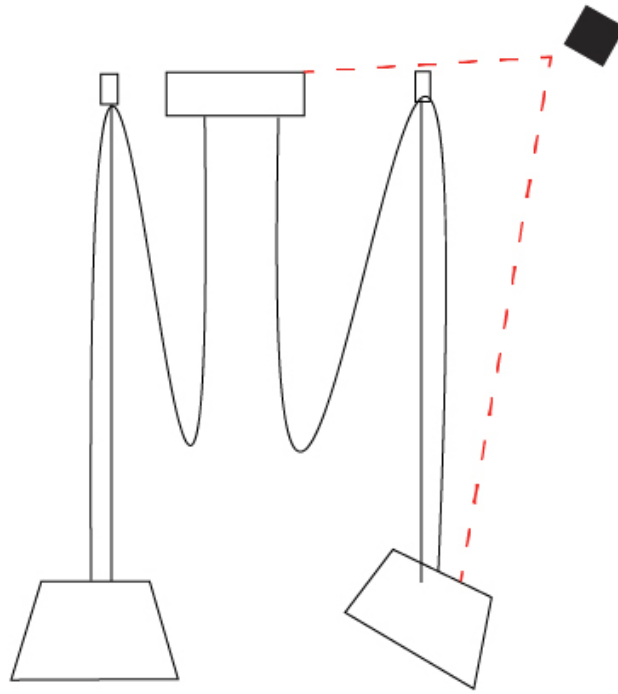

D111031-

PROJECT _____

TYPE _____

SPECIFIER _____

QUANTITY _____

DATE _____

D