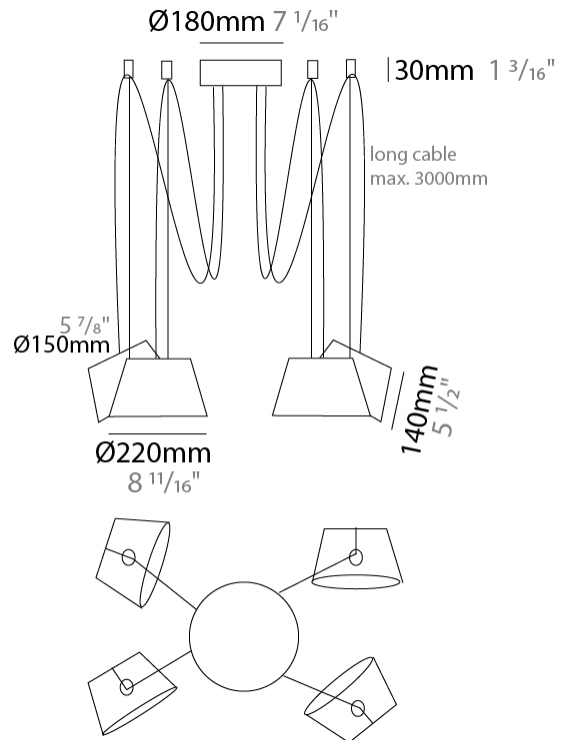

SENTO SUSPENSION

D111033-

base number _____
Finish _____
Options _____

1. To build a product code in our configurator select the specify button on the base model # product page
2. To build a manual product code on this datasheet choose from the options listed below in blue font and add the suffix to the base model #

GENERAL

Series: Sento _____
Partner: Ole _____
Division: Design _____
Installation: Suspension _____
Product Type: Pendant _____
Mounting Location: Ceiling _____
Light Distribution: Direct _____

PHYSICAL

Shape: Bell _____
Diameter (mm): 220 _____
Diameter (in): 8 ¹¹/₁₆ _____
Height (mm): 140 _____
Height (in): 5 ¹/₂ _____
Max. Overall Height (mm): 3140 _____
Max. Overall Height (in): 123 ⁵/₈ _____
Weight (kg): 3 _____
Weight (lbs): 6.6 _____
Diffuser: Arylic - Satin _____
Fixture Finish: WHI / BLK _____
Fixture Material: Metal _____
Cable Details: 3000mm Cable _____

ELECTRICAL

Number of Lamps: 4 _____
Lamp Type: LED Retrofit _____
Lamp Shape: MR16 _____
Bulb Included: Bulb Not Included _____
Max. Wattage Per Lamp (W): 7 _____
Lamp Base: GU10 _____
Input Voltage (V): 120 _____

LED

OPTICAL

Adjustability: Tilting _____

RATINGS AND CERTIFICATIONS

Certified By: Certified for North American Standards _____
IP rating: IP20 _____