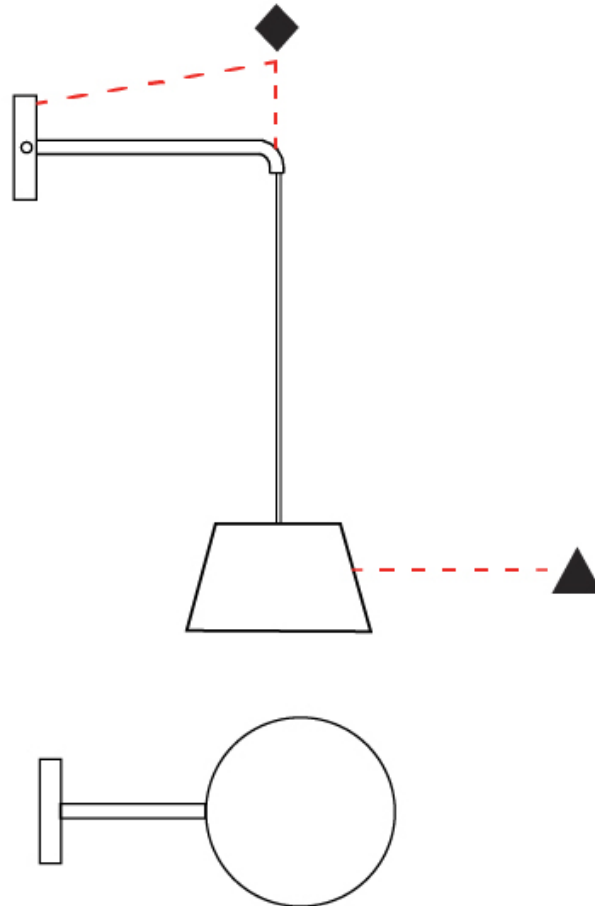

D113000-

PROJECT _____

TYPE _____

SPECIFIER _____

QUANTITY _____

DATE _____

D