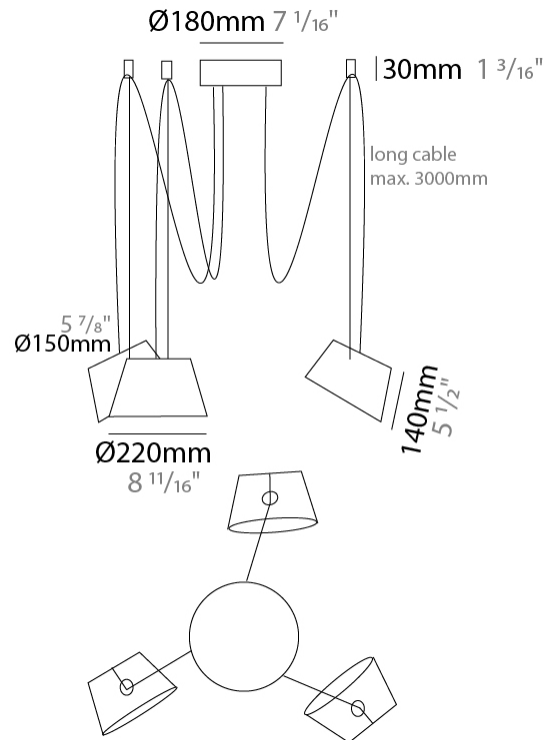

SENTO SUSPENSION

D111032-

base number _____
Finish _____
Options _____

1. To build a product code in our configurator select the specify button on the base model # product page
2. To build a manual product code on this datasheet choose from the options listed below in blue font and add the suffix to the base model #

GENERAL

Series: Sento _____
Partner: Ole _____
Division: Design _____
Installation: Suspension _____
Product Type: Pendant _____
Mounting Location: Ceiling _____
Light Distribution: Direct _____

PHYSICAL

Shape: Bell _____
Diameter (mm): 220 _____
Diameter (in): 8 ¹¹/₁₆ _____
Height (mm): 140 _____
Height (in): 5 ¹/₂ _____
Max. Overall Height (mm): 3140 _____
Max. Overall Height (in): 123 ⁵/₈ _____
Weight (kg): 2.4 _____
Weight (lbs): 5.3 _____
Diffuser: Arylic - Satin _____
Fixture Finish: WHI / BLK _____
Fixture Material: Metal _____
Cable Details: 3000mm Cable _____

ELECTRICAL

Number of Lamps: 3 _____
Lamp Type: LED Retrofit _____
Lamp Shape: MR16 _____
Bulb Included: Bulb Not Included _____
Max. Wattage Per Lamp (W): 7 _____
Lamp Base: GU10 _____
Input Voltage (V): 120 _____

LED

OPTICAL

Adjustability: Tilting _____

RATINGS AND CERTIFICATIONS

Certified By: Certified for North American Standards _____
IP rating: IP20 _____