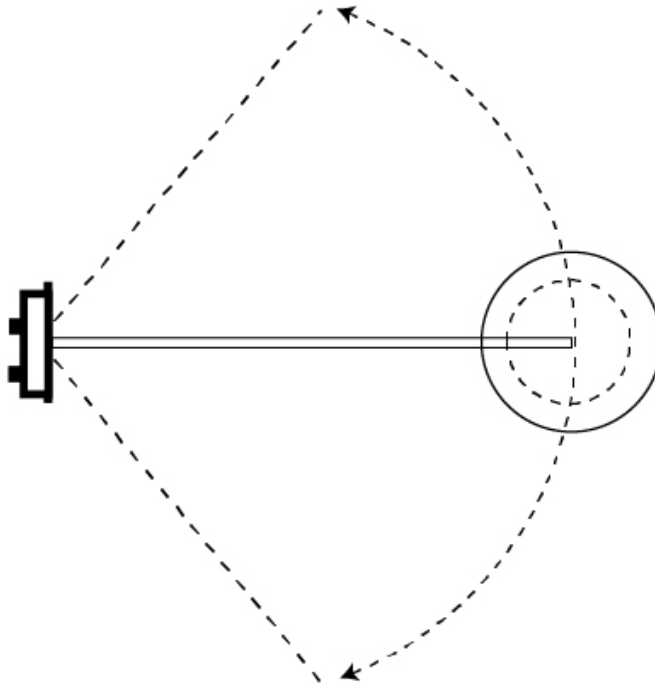

D113006-

PROJECT	_____
TYPE	_____
SPECIFIER	_____
QUANTITY	_____
DATE	_____

D