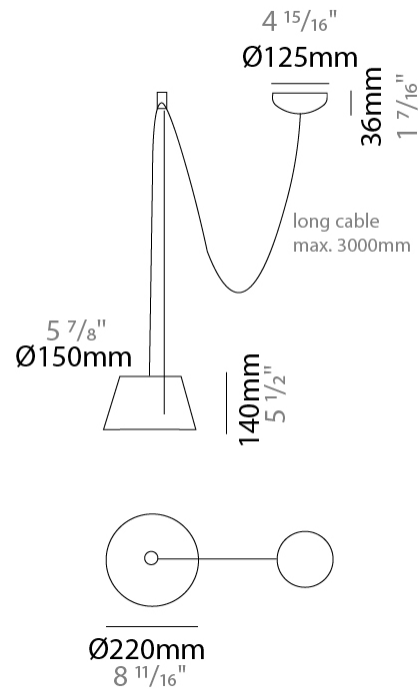

PROJECT
TYPE
SPECIFIER
QUANTITY
DATE

SENTO SUSPENSION

D111029-

base number   Finish
Options

1. To build a product code in our configurator select the specify button on the base model # product page
2. To build a manual product code on this datasheet choose from the options listed below in blue font and add the suffix to the base model #

GENERAL

Series: Sento
Partner: Ole
Division: Design
Installation: Suspension
Product Type: Pendant
Mounting Location: Ceiling
Light Distribution: Direct

PHYSICAL

Shape: Bell
Diameter (mm): 220
Diameter (in): 8 11/16
Height (mm): 140
Height (in): 5 1/2
Max. Overall Height (mm): 3140
Max. Overall Height (in): 123 5/8
Weight (kg): 1.2
Weight (lbs): 2.6
Diffuser: Arylic - Satin
Fixture Finish: WHI / BLK
Fixture Material: Metal
Cable Details: 2000mm Cable

ELECTRICAL

Number of Lamps: 1
Lamp Type: LED Retrofit
Lamp Shape: MR16
Bulb Included: Bulb Not Included
Max. Wattage Per Lamp (W): 7
Lamp Base: GU10
Input Voltage (V): 120

LED

OPTICAL

Adjustability: Tilting

RATINGS AND CERTIFICATIONS

Certified By: Certified for North American Standards
IP rating: IP20