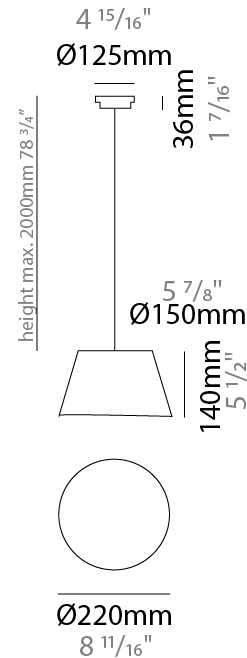

PROJECT
TYPE
SPECIFIER
QUANTITY
DATE

SENTO SUSPENSION

D111028-

base number   Finish
Options

1. To build a product code in our configurator select the specify button on the base model # product page
2. To build a manual product code on this datasheet choose from the options listed below in blue font and add the suffix to the base model #

GENERAL

Series: Sento
Partner: Ole
Division: Design
Installation: Suspension
Product Type: Pendant
Mounting Location: Ceiling
Light Distribution: Direct

PHYSICAL

Shape: Bell
Diameter (mm): 220
Diameter (in): 8 ¹¹/₁₆
Height (mm): 140
Height (in): 5 ¹/₂
Max. Overall Height (mm): 2140
Max. Overall Height (in): 84 ¹/₄
Weight (kg): 1.2
Weight (lbs): 2.6
Diffuser:rylic - Satin
[Fixture Finish: WHI / BLK / SND / OLV / TER](#)
Fixture Material: Metal
Cable Details: 2000mm Cable

ELECTRICAL

Number of Lamps: 1
Lamp Type: LED Retrofit
Lamp Shape: MR16
Bulb Included: Bulb Not Included
Max. Wattage Per Lamp (W): 7
Lamp Base: GU10
Input Voltage (V): 120

LED

OPTICAL

RATINGS AND CERTIFICATIONS

Certified By: Certified for North American Standards
IP rating: IP20