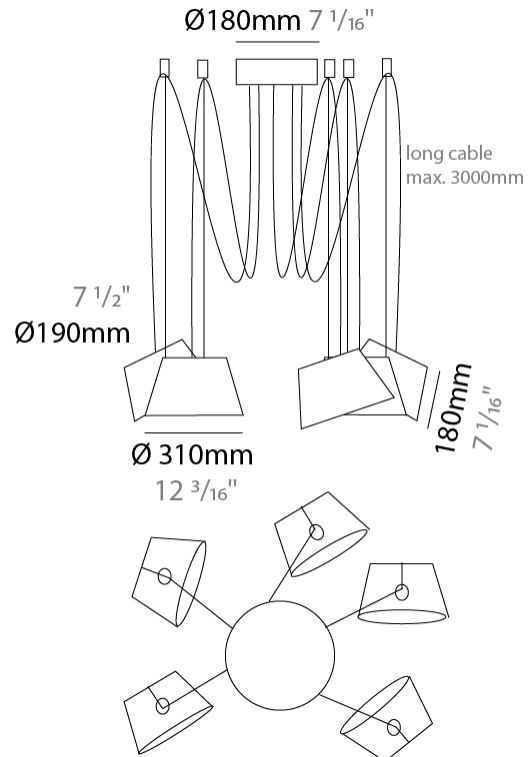

PROJECT _____
TYPE _____
SPECIFIER _____
QUANTITY _____
DATE _____

SENTO SUSPENSION

D111043-

base number   Finish
Options

1. To build a product code in our configurator select the specify button on the base model # product page
2. To build a manual product code on this datasheet choose from the options listed below in blue font and add the suffix to the base model #

GENERAL

Series: Sento _____
Partner: Ole _____
Division: Design _____
Installation: Suspension _____
Product Type: Pendant _____
Mounting Location: Ceiling _____
Light Distribution: Direct _____

PHYSICAL

Shape: Bell _____
Diameter (mm): 310 _____
Diameter (in): 12 ³/₁₆ _____
Height (mm): 180 _____
Height (in): 7 ¹/₁₆ _____
Max. Overall Height (mm): 3180 _____
Max. Overall Height (in): 125 ³/₁₆ _____
Weight (kg): 3.6 _____
Weight (lbs): 7.9 _____
Diffuser: Arylic - Satin _____
Fixture Finish: WHI / BLK _____
Fixture Material: Metal _____
Cable Details: 3000mm Cable _____

ELECTRICAL

Number of Lamps: 5 _____
Lamp Type: LED Retrofit _____
Lamp Shape: A19 _____
Bulb Included: Bulb Not Included _____
Max. Wattage Per Lamp (W): 7 _____
Lamp Base: E26 _____
Input Voltage (V): 120 _____
Upon Request: 277Vac / GU24 _____

LED

OPTICAL

Adjustability: Tilting _____

RATINGS AND CERTIFICATIONS

Certified By: Certified for North American Standards _____
IP rating: IP20 _____