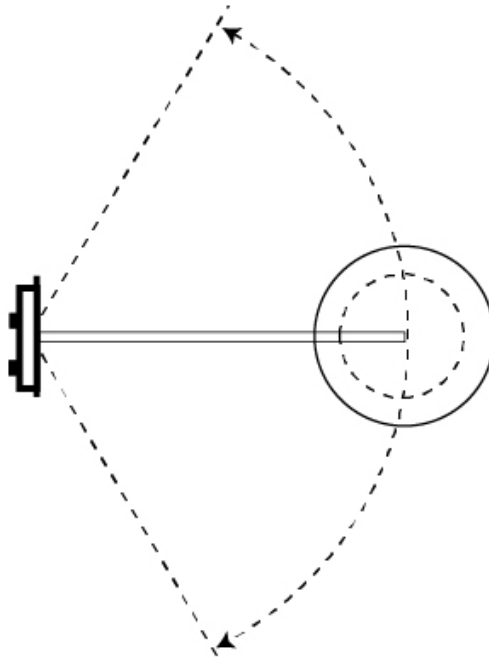

D113009-

PROJECT	_____
TYPE	_____
SPECIFIER	_____
QUANTITY	_____
DATE	_____

D