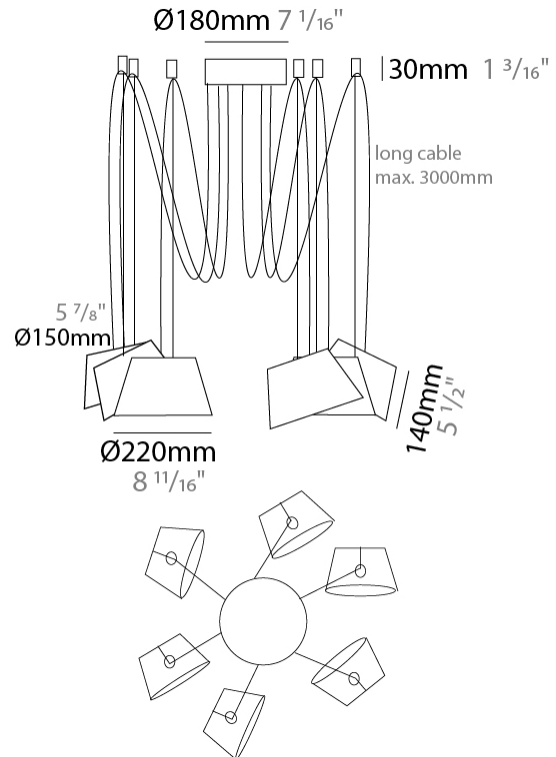

SENTO SUSPENSION

D111035-

base number _____
Finish _____
Options _____

1. To build a product code in our configurator select the specify button on the base model # product page
2. To build a manual product code on this datasheet choose from the options listed below in blue font and add the suffix to the base model #

GENERAL

Series: Sento _____
Brand: Ole _____
Division: Design _____
Mounting Type: Suspension _____
Mounting Location: Ceiling _____
Subcategory: Pendant _____

PHYSICAL

Shape: Bell _____
Diameter (mm): 220 _____
Diameter (in): 8 11/16 _____
Height (mm): 140 _____
Height (in): 5 1/2 _____
Max. Overall Height (mm): 3140 _____
Max. Overall Height (in): 123 5/8 _____
Light Distribution: Direct _____
Weight (kg): 4.5 _____
Weight (lbs): 9.9 _____
Diffuser:rylic - Satin _____
Fixture Finish: [WHI / MBK / MWH](#) _____
Fixture Material: Metal _____
Cable Details: 3000mm Cable _____

ELECTRICAL

Number of Lamps: 6 _____
Lamp Type: LED Retrofit _____
Lamp Shape: MR16 _____
Bulb Included: Bulb Not Included _____
Max. Wattage Per Lamp (W): 7 _____
Lamp Base: GU10 _____
Input Voltage (V): 120 _____

LED

OPTICAL

Adjustability: Tilting _____

RATINGS AND CERTIFICATIONS

Certified By: Certified for North American Standards _____
IP rating: IP20 _____