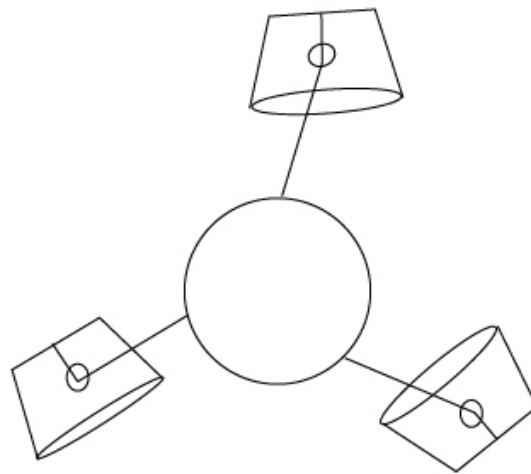

D111041-

PROJECT	_____
TYPE	_____
SPECIFIER	_____
QUANTITY	_____
DATE	_____

D