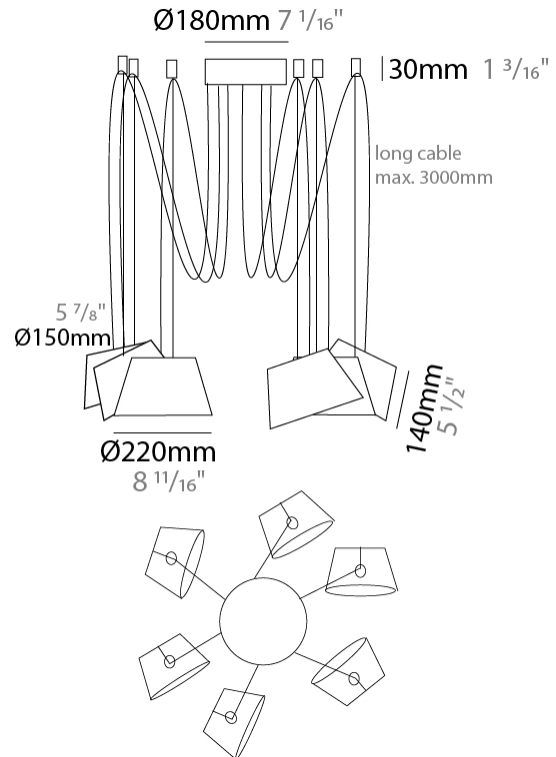

SENTO SUSPENSION

D111035-

base number _____
Finish _____
Options _____

1. To build a product code in our configurator select the specify button on the base model # product page
2. To build a manual product code on this datasheet choose from the options listed below in blue font and add the suffix to the base model #

GENERAL

Series: Sento _____
Partner: Ole _____
Division: Design _____
Installation: Suspension _____
Product Type: Pendant _____
Mounting Location: Ceiling _____
Light Distribution: Direct _____

PHYSICAL

Shape: Bell _____
Diameter (mm): 220 _____
Diameter (in): 8 ¹¹/₁₆ _____
Height (mm): 140 _____
Height (in): 5 ¹/₂ _____
Max. Overall Height (mm): 3140 _____
Max. Overall Height (in): 123 ⁵/₈ _____
Weight (kg): 4.5 _____
Weight (lbs): 9.9 _____
Diffuser: Arylic - Satin _____
Fixture Finish: WHI / BLK _____
Fixture Material: Metal _____
Cable Details: 3000mm Cable _____

ELECTRICAL

Number of Lamps: 6 _____
Lamp Type: LED Retrofit _____
Lamp Shape: MR16 _____
Bulb Included: Bulb Not Included _____
Max. Wattage Per Lamp (W): 7 _____
Lamp Base: GU10 _____
Input Voltage (V): 120 _____

LED

OPTICAL

Adjustability: Tilting _____

RATINGS AND CERTIFICATIONS

Certified By: Certified for North American Standards _____
IP rating: IP20 _____