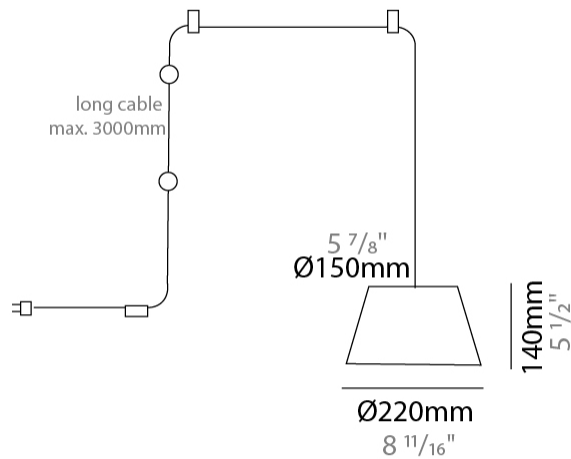

SENTO SUSPENSION

D111030-

base number   Finish
Options

PROJECT	_____
TYPE	_____
SPECIFIER	_____
QUANTITY	_____
DATE	_____

1. To build a product code in our configurator select the specify button on the base model # product page
2. To build a manual product code on this datasheet choose from the options listed below in blue font and add the suffix to the base model #

GENERAL

Series: Sento _____
Partner: Ole _____
Division: Design _____
Installation: Suspension _____
Product Type: Pendant _____
Mounting Location: Ceiling _____
Light Distribution: Direct _____

PHYSICAL

Shape: Bell _____
Diameter (mm): 220 _____
Diameter (in): 8 ¹¹/₁₆ _____
Height (mm): 140 _____
Height (in): 5 ¹/₂ _____
Max. Overall Height (mm): 3140 _____
Max. Overall Height (in): 123 ⁵/₈ _____
Weight (kg): 1.2 _____
Weight (lbs): 2.6 _____
Diffuser:rylic - Satin _____
Fixture Finish: WHI / BLK / SND / OLV / TER _____
Fixture Material: Metal _____
Cable Details: 3000mm Cable _____

ELECTRICAL

Number of Lamps: 1 _____
Lamp Type: LED Retrofit _____
Lamp Shape: MR16 _____
Bulb Included: Bulb Not Included _____
Max. Wattage Per Lamp (W): 7 _____
Lamp Base: GU10 _____
Input Voltage (V): 120 _____

LED

OPTICAL

Adjustability: Fixed _____

RATINGS AND CERTIFICATIONS

Certified By: Certified for North American Standards _____
IP rating: IP20 _____