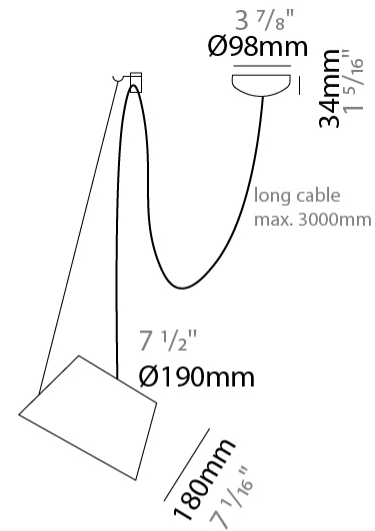

SENTO SUSPENSION

D111038-

base number Finish
Options

1. To build a product code in our configurator select the specify button on the base model # product page
2. To build a manual product code on this datasheet choose from the options listed below in blue font and add the suffix to the base model #

GENERAL

Series: Sento
Partner: Ole
Division: Design
Installation: Suspension
Product Type: Pendant
Mounting Location: Ceiling
Light Distribution: Direct

PHYSICAL

Shape: Bell
Diameter (mm): 310
Diameter (in): 12 ³/₁₆"
Height (mm): 180
Height (in): 7 ¹/₁₆"
Max. Overall Height (mm): 3180
Max. Overall Height (in): 125 ³/₁₆"
Weight (kg): 1.3
Weight (lbs): 2.9
Diffuser:rylic - Satin
Fixture Finish: WHI / BLK
Fixture Material: Metal
Cable Details: 2000mm Cable

ELECTRICAL

Number of Lamps: 1
Lamp Type: LED Retrofit
Lamp Shape: A19
Bulb Included: Bulb Not Included
Max. Wattage Per Lamp (W): 7
Lamp Base: E26
Input Voltage (V): 120
Upon Request: 277Vac / GU24

LED

OPTICAL

Adjustability: Tilting

RATINGS AND CERTIFICATIONS

Certified By: Certified for North American Standards
IP rating: IP20

PROJECT
TYPE
SPECIFIER
QUANTITY
DATE