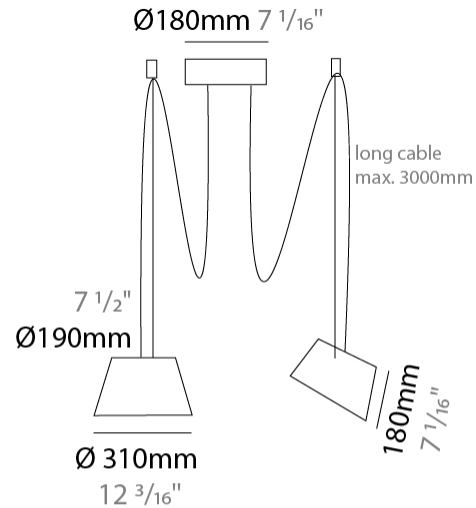

SENTO SUSPENSION

D111040-

base number Finish
Options

PROJECT
TYPE
SPECIFIER
QUANTITY
DATE

1. To build a product code in our configurator select the specify button on the base model # product page
2. To build a manual product code on this datasheet choose from the options listed below in blue font and add the suffix to the base model #

GENERAL

Series: Sentto
Partner: Ole
Division: Design
Installation: Suspension
Product Type: Pendant
Mounting Location: Ceiling
Light Distribution: Direct

PHYSICAL

Shape: Bell
Diameter (mm): 310
Diameter (in): 12 ³/₁₆"
Height (mm): 180
Height (in): 7 ¹/₁₆"
Max. Overall Height (mm): 3180
Max. Overall Height (in): 125 ³/₁₆"
Weight (kg): 1.8
Weight (lbs): 4
Diffuser: Arylic - Satin
Fixture Finish: WHI / BLK
Fixture Material: Metal
Cable Details: 3000mm Cable

ELECTRICAL

Number of Lamps: 2
Lamp Type: LED Retrofit
Lamp Shape: A19
Bulb Included: Bulb Not Included
Max. Wattage Per Lamp (W): 7
Lamp Base: E26
Input Voltage (V): 120
Upon Request: 277Vac / GU24

LED

OPTICAL

Adjustability: Tilting

RATINGS AND CERTIFICATIONS

Certified By: Certified for North American Standards
IP rating: IP20