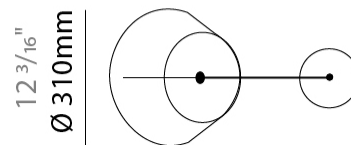

SENTO SUSPENSION

D111038-

base number Finish
Options

1. To build a product code in our configurator select the specify button on the base model # product page
2. To build a manual product code on this datasheet choose from the options listed below in blue font and add the suffix to the base model #

GENERAL

Series: Sento
Partner: Ole
Division: Design
Installation: Suspension
Product Type: Pendant
Mounting Location: Ceiling
Light Distribution: Direct

PHYSICAL

Shape: Bell
Diameter (mm): 310
Diameter (in): 12 ³/₁₆"
Height (mm): 180
Height (in): 7 ¹/₁₆"
Max. Overall Height (mm): 3180
Max. Overall Height (in): 125 ³/₁₆"
Weight (kg): 1.3
Weight (lbs): 2.9
Diffuser:rylic - Satin
Fixture Finish: WHI / BLK
Fixture Material: Metal
Cable Details: 2000mm Cable

ELECTRICAL

Number of Lamps: 1
Lamp Type: LED Retrofit
Lamp Shape: A19
Bulb Included: Bulb Not Included
Max. Wattage Per Lamp (W): 7
Lamp Base: E26
Input Voltage (V): 120
Upon Request: 277Vac / GU24

LED

OPTICAL

Adjustability: Tilting

RATINGS AND CERTIFICATIONS

Certified By: Certified for North American Standards
IP rating: IP20

PROJECT
TYPE
SPECIFIER
QUANTITY
DATE