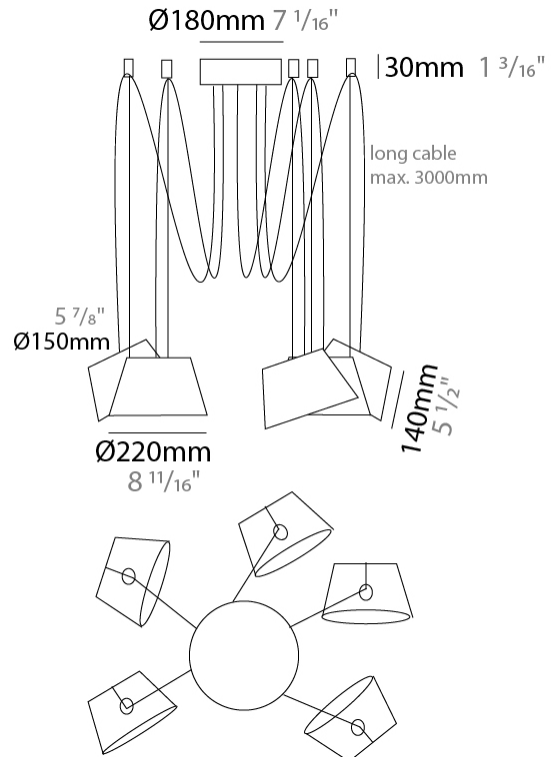

SENTO SUSPENSION

D111034-

base number _____
Finish _____
Options _____

1. To build a product code in our configurator select the specify button on the base model # product page
2. To build a manual product code on this datasheet choose from the options listed below in blue font and add the suffix to the base model #

GENERAL

Series: Sento _____
Partner: Ole _____
Division: Design _____
Installation: Suspension _____
Product Type: Pendant _____
Mounting Location: Ceiling _____
Light Distribution: Direct _____

PHYSICAL

Shape: Bell _____
Diameter (mm): 220 _____
Diameter (in): 8 11/16 _____
Height (mm): 140 _____
Height (in): 5 1/2 _____
Max. Overall Height (mm): 3140 _____
Max. Overall Height (in): 123 5/8 _____
Weight (kg): 3.6 _____
Weight (lbs): 7.9 _____
Diffuser: Arylic - Satin _____
Fixture Finish: WHI / BLK _____
Fixture Material: Metal _____
Cable Details: 3000mm Cable _____

ELECTRICAL

Number of Lamps: 5 _____
Lamp Type: LED Retrofit _____
Lamp Shape: MR16 _____
Bulb Included: Bulb Not Included _____
Max. Wattage Per Lamp (W): 7 _____
Lamp Base: GU10 _____
Input Voltage (V): 120 _____

LED

OPTICAL

Adjustability: Tilting _____

RATINGS AND CERTIFICATIONS

Certified By: Certified for North American Standards _____
IP rating: IP20 _____

D