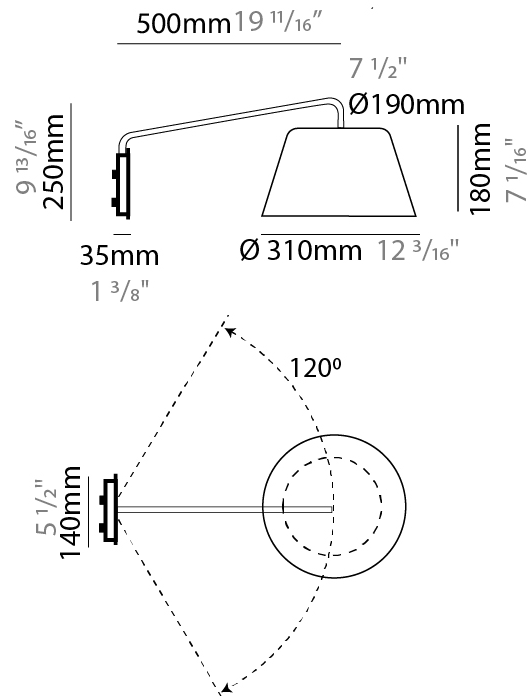

PROJECT	_____
TYPE	_____
SPECIFIER	_____
QUANTITY	_____
DATE	_____

SENTO SURFACE

D113014- -

base number   Finish   Finish
(Diamond)   (Triangle)

1. To build a product code in our configurator select the specify button on the base model # product page
2. To build a manual product code on this datasheet choose from the options listed below in blue font and add the suffix to the base model #

GENERAL

Series: Sento
Brand: Ole
Division: Design
Mounting Type: Surface
Mounting Location: Wall
Subcategory: Task

PHYSICAL

Shape: Bell
Diameter (mm): 310
Diameter (in): 12 ³/₁₆"
Width (mm): 310
Width (in): 12 ³/₁₆"
Height (mm): 250
Depth (mm): 500
Height (in): 9 ¹³/₁₆"
Depth (in): 19 ¹¹/₁₆"
Extension (mm): 655
Extension (in): 25 ³/₄"
Light Distribution: Direct
Weight (kg): 1.5
Weight (lbs): 3.3
Diffuser:rylic - Satin
Fixture Finish: WHI / MBK / BEI / MSA / OGR / MWH
Holder Finish: WHI / MBK
Fixture Material: Metal

ELECTRICAL

Number of Lamps: 1
Lamp Type: LED Retrofit
Lamp Shape: A19
Bulb Included: Bulb Not Included
Max. Wattage Per Lamp (W): 7
Lamp Base: E26
Input Voltage (V): 120
Upon Request: 277Vac / GU24

LED

OPTICAL

Adjustability: Rotating

RATINGS AND CERTIFICATIONS

Certified By: Certified for North American Standards
IP rating: IP20