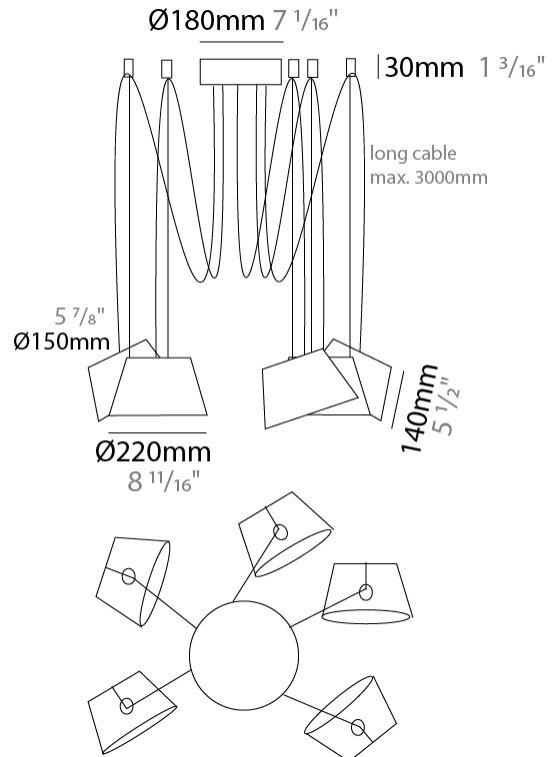

SENTO SUSPENSION

D111034-

base number _____
Finish _____
Options _____

1. To build a product code in our configurator select the specify button on the base model # product page
2. To build a manual product code on this datasheet choose from the options listed below in blue font and add the suffix to the base model #

GENERAL

Series: Sento _____
Partner: Ole _____
Division: Design _____
Installation: Suspension _____
Product Type: Pendant _____
Mounting Location: Ceiling _____
Light Distribution: Direct _____

PHYSICAL

Shape: Bell _____
Diameter (mm): 220 _____
Diameter (in): 8 ¹¹/₁₆ _____
Height (mm): 140 _____
Height (in): 5 ¹/₂ _____
Max. Overall Height (mm): 3140 _____
Max. Overall Height (in): 123 ⁵/₈ _____
Weight (kg): 3.6 _____
Weight (lbs): 7.9 _____
Diffuser: Arylic - Satin _____
Fixture Finish: WHI / BLK _____
Fixture Material: Metal _____
Cable Details: 3000mm Cable _____

ELECTRICAL

Number of Lamps: 5 _____
Lamp Type: LED Retrofit _____
Lamp Shape: MR16 _____
Bulb Included: Bulb Not Included _____
Max. Wattage Per Lamp (W): 7 _____
Lamp Base: GU10 _____
Input Voltage (V): 120 _____

LED

OPTICAL

Adjustability: Tilting _____

RATINGS AND CERTIFICATIONS

Certified By: Certified for North American Standards _____
IP rating: IP20 _____