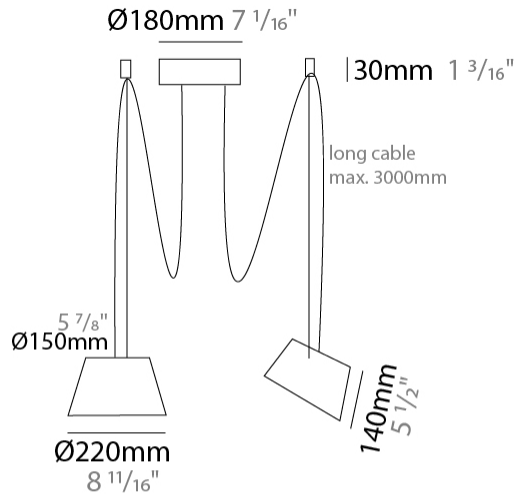

SENTO SUSPENSION

D111031-

base number   Finish
Options

PROJECT	_____
TYPE	_____
SPECIFIER	_____
QUANTITY	_____
DATE	_____

1. To build a product code in our configurator select the specify button on the base model # product page
2. To build a manual product code on this datasheet choose from the options listed below in blue font and add the suffix to the base model #

GENERAL

Series: Sento
Partner: Ole
Division: Design
Installation: Suspension
Product Type: Pendant
Mounting Location: Ceiling
Light Distribution: Direct

PHYSICAL

Shape: Bell
Diameter (mm): 220
Diameter (in): 8 ¹¹/₁₆
Height (mm): 140
Height (in): 5 ¹/₂
Max. Overall Height (mm): 3140
Max. Overall Height (in): 123 ⁵/₈
Weight (kg): 1.8
Weight (lbs): 3.6
Diffuser: Arylic - Satin
Fixture Finish: WHI / BLK
Fixture Material: Metal
Cable Details: 3000mm Cable

ELECTRICAL

Number of Lamps: 2
Lamp Type: LED Retrofit
Lamp Shape: MR16
Bulb Included: Bulb Not Included
Max. Wattage Per Lamp (W): 7
Lamp Base: GU10
Input Voltage (V): 120

LED

OPTICAL

Adjustability: Tilting

RATINGS AND CERTIFICATIONS

Certified By: Certified for North American Standards
IP rating: IP20