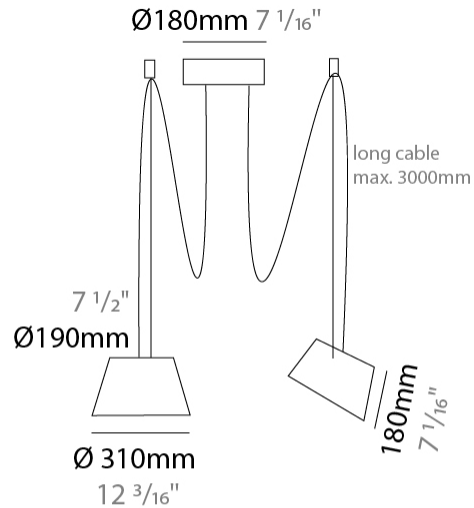

SENTO SUSPENSION

D111040-

base number Finish
Options

PROJECT
TYPE
SPECIFIER
QUANTITY
DATE

1. To build a product code in our configurator select the specify button on the base model # product page
2. To build a manual product code on this datasheet choose from the options listed below in blue font and add the suffix to the base model #

GENERAL

Series: Sento
Partner: Ole
Division: Design
Installation: Suspension
Product Type: Pendant
Mounting Location: Ceiling
Light Distribution: Direct

PHYSICAL

Shape: Bell
Diameter (mm): 310
Diameter (in): 12 ³/₁₆"
Height (mm): 180
Height (in): 7 ¹/₁₆"
Max. Overall Height (mm): 3180
Max. Overall Height (in): 125 ³/₁₆"
Weight (kg): 1.8
Weight (lbs): 4
Diffuser: Arylic - Satin
Fixture Finish: WHI / BLK
Fixture Material: Metal
Cable Details: 3000mm Cable

ELECTRICAL

Number of Lamps: 2
Lamp Type: LED Retrofit
Lamp Shape: A19
Bulb Included: Bulb Not Included
Max. Wattage Per Lamp (W): 7
Lamp Base: E26
Input Voltage (V): 120
Upon Request: 277Vac / GU24

LED

OPTICAL

Adjustability: Tilting

RATINGS AND CERTIFICATIONS

Certified By: Certified for North American Standards
IP rating: IP20