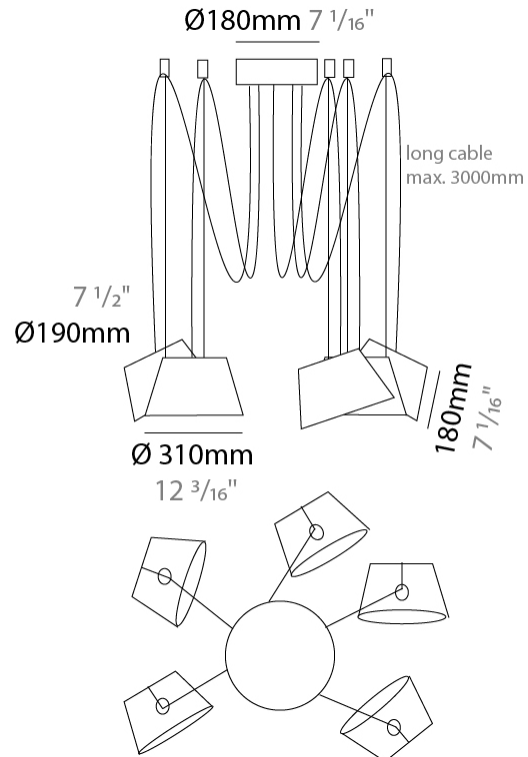

PROJECT _____
TYPE _____
SPECIFIER _____
QUANTITY _____
DATE _____

SENTO SUSPENSION

D111043-

base number   Finish
Options

1. To build a product code in our configurator select the specify button on the base model # product page
2. To build a manual product code on this datasheet choose from the options listed below in blue font and add the suffix to the base model #

GENERAL

Series: Sento
Partner: Ole
Division: Design
Installation: Suspension
Product Type: Pendant
Mounting Location: Ceiling
Light Distribution: Direct

PHYSICAL

Shape: Bell
Diameter (mm): 310
Diameter (in): 12 3/16
Height (mm): 180
Height (in): 7 1/16
Max. Overall Height (mm): 3180
Max. Overall Height (in): 125 3/16
Weight (kg): 3.6
Weight (lbs): 7.9
Diffuser: Arylic - Satin
Fixture Finish: WHI / BLK
Fixture Material: Metal
Cable Details: 3000mm Cable

ELECTRICAL

Number of Lamps: 5
Lamp Type: LED Retrofit
Lamp Shape: A19
Bulb Included: Bulb Not Included
Max. Wattage Per Lamp (W): 7
Lamp Base: E26
Input Voltage (V): 120
Upon Request: 277Vac / GU24

LED

OPTICAL

Adjustability: Tilting

RATINGS AND CERTIFICATIONS

Certified By: Certified for North American Standards
IP rating: IP20