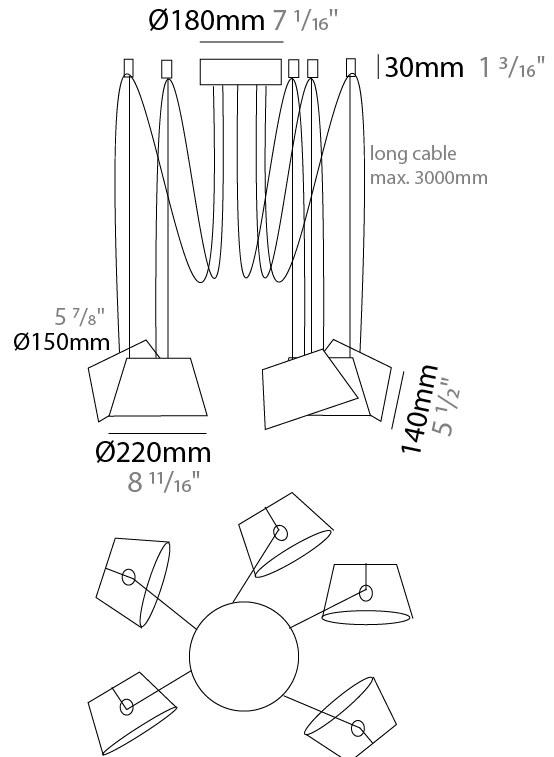

PROJECT _____
TYPE _____
SPECIFIER _____
QUANTITY _____
DATE _____

SENTO SUSPENSION

D111034-

base number   Finish
Options

1. To build a product code in our configurator select the specify button on the base model # product page
2. To build a manual product code on this datasheet choose from the options listed below in blue font and add the suffix to the base model #

GENERAL

Series: Sento _____
Partner: Ole _____
Division: Design _____
Installation: Suspension _____
Product Type: Pendant _____
Mounting Location: Ceiling _____
Light Distribution: Direct _____

PHYSICAL

Shape: Bell _____
Diameter (mm): 220 _____
Diameter (in): 8 ¹¹/₁₆ _____
Height (mm): 140 _____
Height (in): 5 ¹/₂ _____
Max. Overall Height (mm): 3140 _____
Max. Overall Height (in): 123 ⁵/₈ _____
Weight (kg): 3.6 _____
Weight (lbs): 7.9 _____
Diffuser: Arylic - Satin _____
Fixture Finish: WHI / BLK _____
Fixture Material: Metal _____
Cable Details: 3000mm Cable _____

ELECTRICAL

Number of Lamps: 5 _____
Lamp Type: LED Retrofit _____
Lamp Shape: MR16 _____
Bulb Included: Bulb Not Included _____
Max. Wattage Per Lamp (W): 7 _____
Lamp Base: GU10 _____
Input Voltage (V): 120 _____

LED

OPTICAL

Adjustability: Tilting _____

RATINGS AND CERTIFICATIONS

Certified By: Certified for North American Standards _____
IP rating: IP20 _____