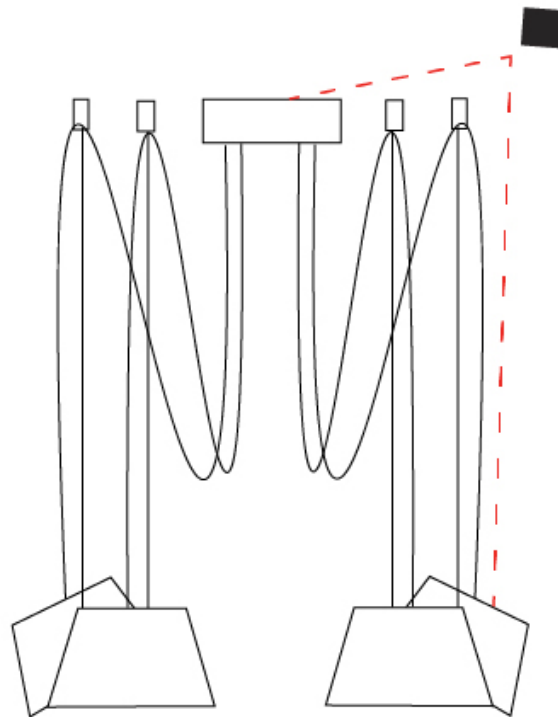

D111042-

PROJECT	_____
TYPE	_____
SPECIFIER	_____
QUANTITY	_____
DATE	_____

D