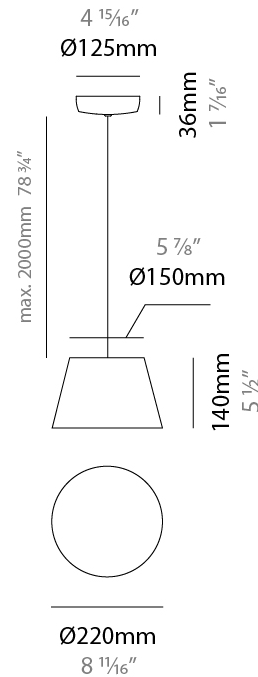

SENTO SUSPENSION

D111028-

base number   Finish (Triangle)

1. To build a product code in our configurator select the specify button on the base model # product page
2. To build a manual product code on this datasheet choose from the options listed below in blue font and add the suffix to the base model #

GENERAL

Series: Sento
Brand: Ole
Division: Design
Mounting Type: Suspension
Mounting Location: Ceiling
Subcategory: Pendant

PHYSICAL

Shape: Bell
Diameter (mm): 220
Diameter (in): 8 11/16
Height (mm): 140
Height (in): 5 1/2
Max. Overall Height (mm): 2140
Max. Overall Height (in): 84 1/4
Light Distribution: Direct
Weight (kg): 1.2
Weight (lbs): 2.6
Diffuser: Arylic - Satin
[Fixture Finish: WHI / MBK / BEI / MSA / OGR / MWH](#)
Fixture Material: Metal
Cable Details: 2000mm Cable

ELECTRICAL

Number of Lamps: 1
Lamp Type: LED Retrofit
Lamp Shape: MR16
Bulb Included: Bulb Not Included
Max. Wattage Per Lamp (W): 7
Lamp Base: GU10
Input Voltage (V): 120

LED

OPTICAL

RATINGS AND CERTIFICATIONS

Certified By: Certified for North American Standards
IP rating: IP20

PROJECT	_____
TYPE	_____
SPECIFIER	_____
QUANTITY	_____
DATE	_____