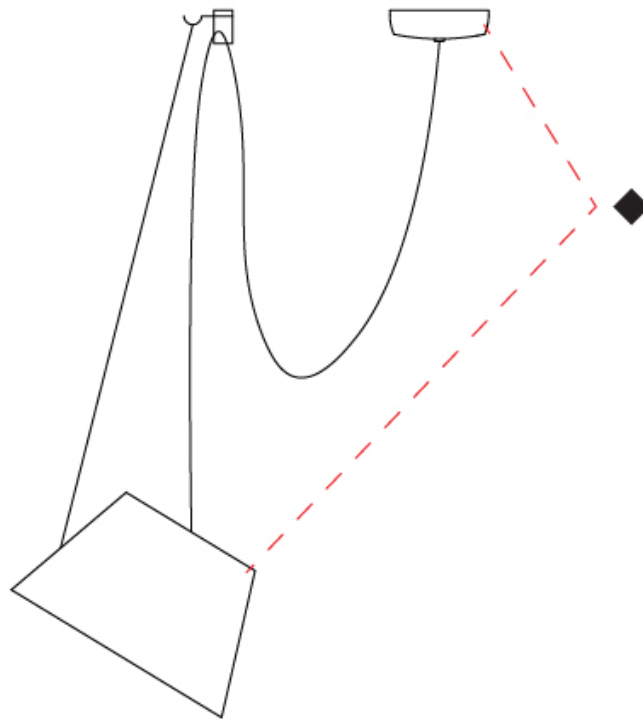

SENTO SUSPENSION

D111038-

PROJECT

TYPE

SPECIFIER

QUANTITY

DATE

D