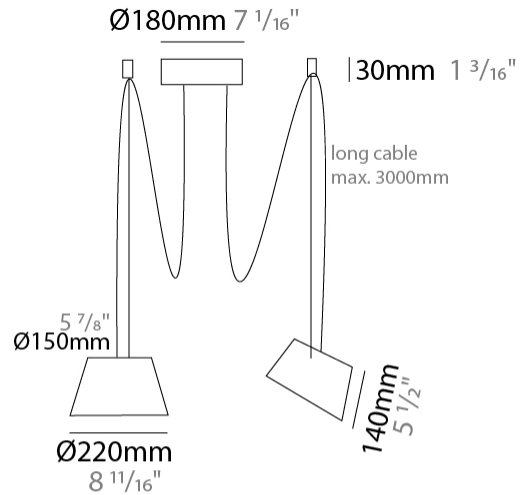

SENTO SUSPENSION

D111031-

base number Finish
Options

PROJECT _____
TYPE _____
SPECIFIER _____
QUANTITY _____
DATE _____

1. To build a product code in our configurator select the specify button on the base model # product page
2. To build a manual product code on this datasheet choose from the options listed below in blue font and add the suffix to the base model #

GENERAL

Series: Sento
Brand: Ole
Division: Design
Mounting Type: Suspension
Mounting Location: Ceiling
Subcategory: Pendant

PHYSICAL

Shape: Bell
Diameter (mm): 220
Diameter (in): 8 ¹¹/₁₆
Height (mm): 140
Height (in): 5 ¹/₂
Max. Overall Height (mm): 3140
Max. Overall Height (in): 123 ⁵/₈
Light Distribution: Direct
Weight (kg): 1.8
Weight (lbs): 3.6
Diffuser:rylic - Satin
Fixture Finish: [WHi / MBK / MWH](#)
Fixture Material: Metal
Cable Details: 3000mm Cable

ELECTRICAL

Number of Lamps: 2
Lamp Type: LED Retrofit
Lamp Shape: MR16
Bulb Included: Bulb Not Included
Max. Wattage Per Lamp (W): 7
Lamp Base: GU10
Input Voltage (V): 120

LED

OPTICAL

Adjustability: Tilting

RATINGS AND CERTIFICATIONS

Certified By: Certified for North American Standards
IP rating: IP20