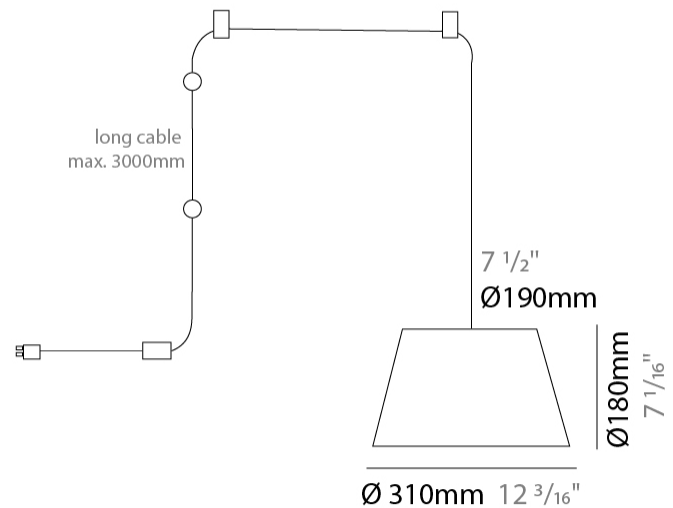

SENTO SUSPENSION

D111039-

base number   Finish
(Triangle)

1. To build a product code in our configurator select the specify button on the base model # product page
2. To build a manual product code on this datasheet choose from the options listed below in blue font and add the suffix to the base model #

GENERAL

Series: Sento
Brand: Ole
Division: Design
Mounting Type: Suspension
Mounting Location: Ceiling
Subcategory: Pendant

PHYSICAL

Shape: Bell
Diameter (mm): 310
Diameter (in): 12 3/16
Height (mm): 180
Height (in): 7 1/16
Max. Overall Height (mm): 3180
Max. Overall Height (in): 125 3/16
Light Distribution: Direct
Weight (kg): 1.3
Weight (lbs): 2.9
Diffuser: Arylic - Satin
Fixture Finish: WHI / MBK / BEI / MSA / GRN
Fixture Material: Metal
Cable Details: 3000mm Cable

ELECTRICAL

Number of Lamps: 1
Lamp Type: LED Retrofit
Lamp Shape: A19
Bulb Included: Bulb Not Included
Max. Wattage Per Lamp (W): 7
Lamp Base: E26
Input Voltage (V): 120
Upon Request: 277Vac / GU24

LED

OPTICAL

Adjustability: Fixed

RATINGS AND CERTIFICATIONS

Certified By: Certified for North American Standards
IP rating: IP20

PROJECT	_____
TYPE	_____
SPECIFIER	_____
QUANTITY	_____
DATE	_____