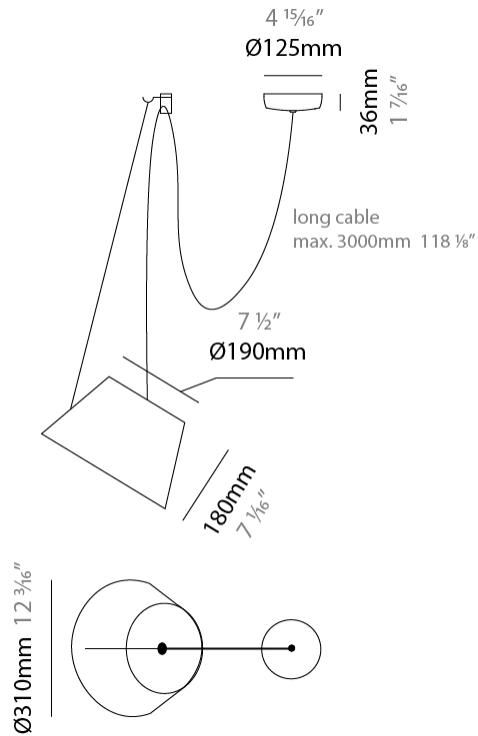

PROJECT	_____
TYPE	_____
SPECIFIER	_____
QUANTITY	_____
DATE	_____

SENTO SUSPENSION

D111038-

base number Finish
Options

1. To build a product code in our configurator select the specify button on the base model # product page
2. To build a manual product code on this datasheet choose from the options listed below in blue font and add the suffix to the base model #

GENERAL

Series: Sento
Brand: Ole
Division: Design
Mounting Type: Suspension
Mounting Location: Ceiling
Subcategory: Pendant

PHYSICAL

Shape: Bell
Diameter (mm): 310
Diameter (in): 12 ³/₁₆"
Height (mm): 180
Height (in): 7 ¹/₁₆"
Max. Overall Height (mm): 3180
Max. Overall Height (in): 125 ³/₁₆"
Light Distribution: Direct
Weight (kg): 1.3
Weight (lbs): 2.9
Diffuser:rylic - Satin
Fixture Finish: [WHi](#) / [MBK](#) / [MWH](#)
Fixture Material: Metal
Cable Details: 2000mm Cable

ELECTRICAL

Number of Lamps: 1
Lamp Type: LED Retrofit
Lamp Shape: A19
Bulb Included: Bulb Not Included
Max. Wattage Per Lamp (W): 7
Lamp Base: E26
Input Voltage (V): 120
Upon Request: 277Vac / GU24

LED

OPTICAL

Adjustability: Tilting

RATINGS AND CERTIFICATIONS

Certified By: Certified for North American Standards
IP rating: IP20