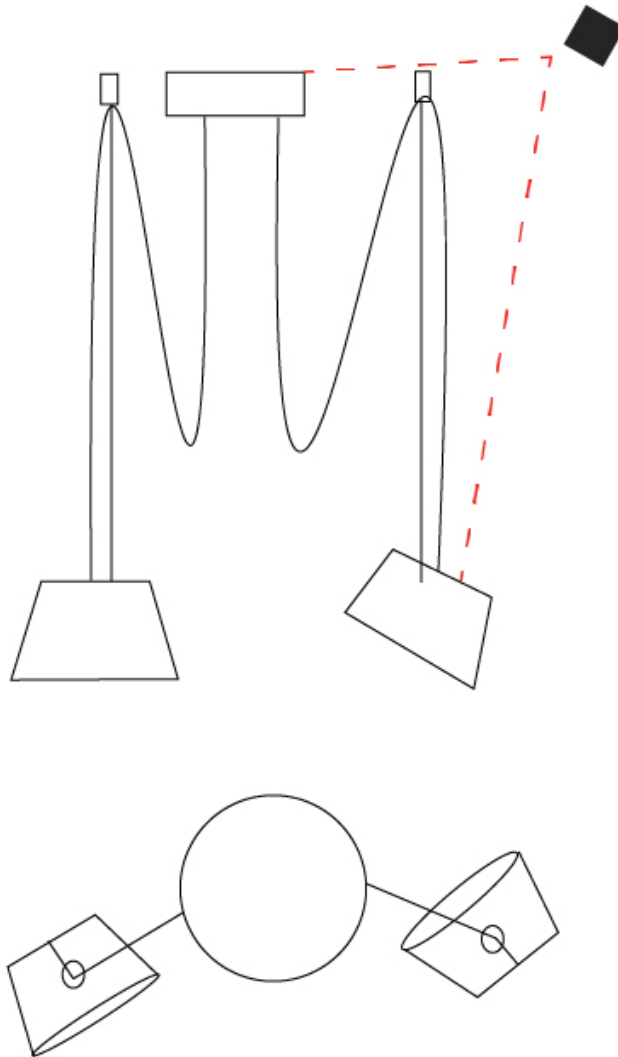

D111031-

PROJECT _____

TYPE _____

SPECIFIER _____

QUANTITY _____

DATE _____

D