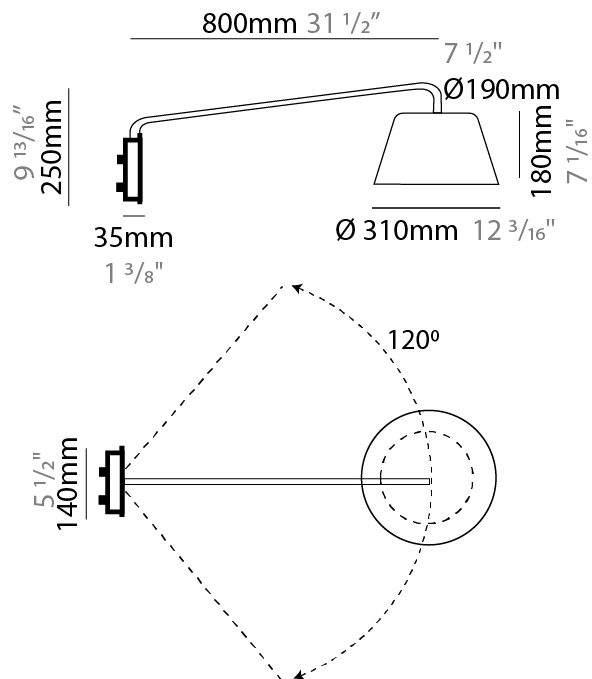

SENTO SURFACE

D113008-

base number   Finish (Diamond)   Finish (Triangle)

1. To build a product code in our configurator select the specify button on the base model # product page
2. To build a manual product code on this datasheet choose from the options listed below in blue font and add the suffix to the base model #

GENERAL

Series: Sento
Brand: Ole
Division: Design
Mounting Type: Surface
Mounting Location: Wall
Subcategory: Task

PHYSICAL

Shape: Bell
Diameter (mm): 310
Diameter (in): 12 ³/₁₆"
Width (mm): 310
Width (in): 12 ³/₁₆"
Height (mm): 250
Depth (mm): 800
Height (in): 9 ¹³/₁₆"
Depth (in): 31 ¹/₂"
Extension (mm): 655
Extension (in): 25 ³/₄"
Light Distribution: Direct
Weight (kg): 1.7
Weight (lbs): 3.7
Diffuser:rylic - Satin
Fixture Finish: WHI / MBK / BEI / MSA / OGR / MWH
Holder Finish: WHI / MBK
Fixture Material: Metal
Cable Details: 3000mm Cable

ELECTRICAL

Number of Lamps: 1
Lamp Type: LED Retrofit
Lamp Shape: A19
Bulb Included: Bulb Not Included
Max. Wattage Per Lamp (W): 7
Lamp Base: E26
Input Voltage (V): 120
Upon Request: 277Vac / GU24

LED

OPTICAL

Adjustability: Rotating

RATINGS AND CERTIFICATIONS

Certified By: Certified for North American Standards
IP rating: IP20

PROJECT
TYPE
SPECIFIER
QUANTITY
DATE