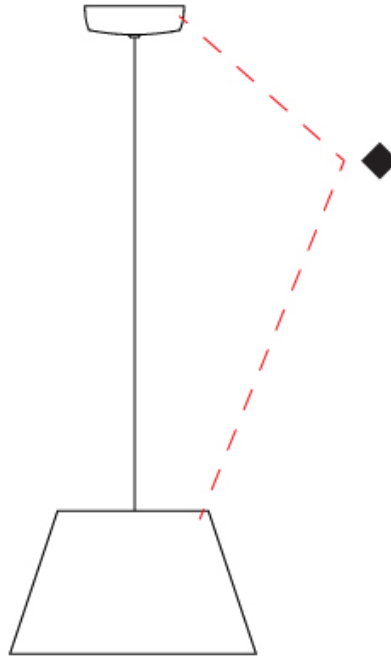

SENTO SUSPENSION

D111037-

PROJECT

TYPE

SPECIFIER

QUANTITY

DATE

D