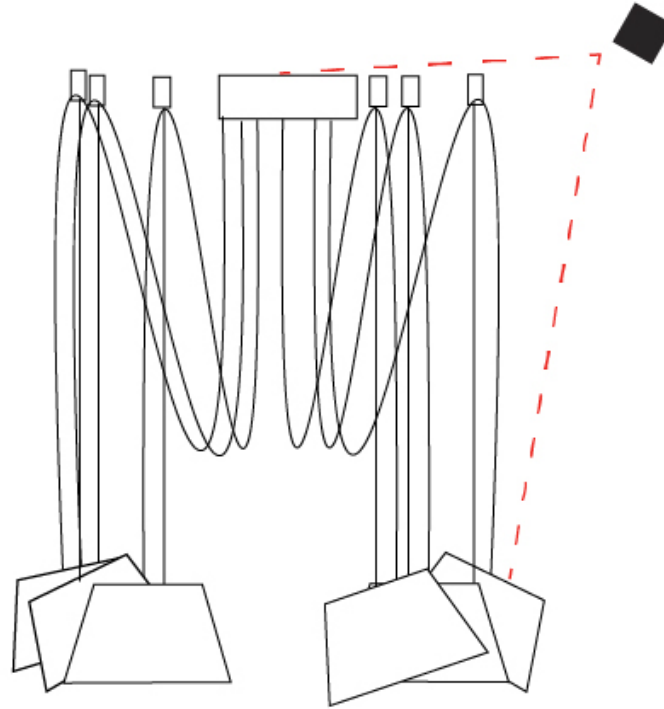

D111035-

PROJECT _____

TYPE _____

SPECIFIER _____

QUANTITY _____

DATE _____

D