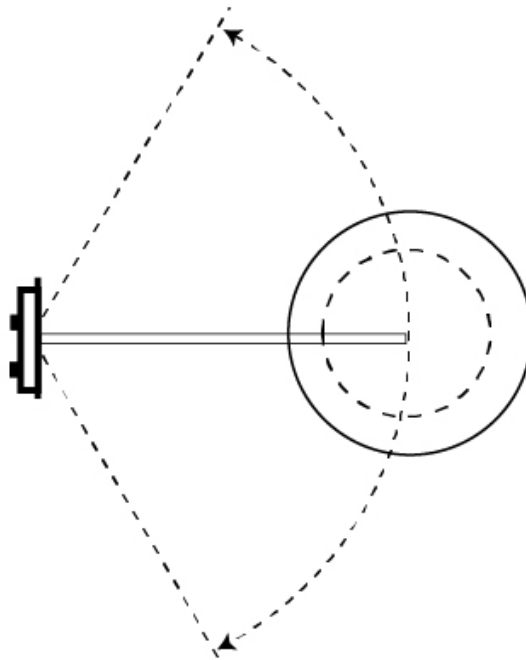

D113014-

PROJECT

TYPE

SPECIFIER

QUANTITY

DATE

D