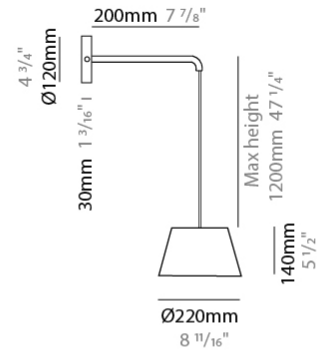

SENTO SURFACE

D113000-

base number   Finish   Finish
(Diamond)   (Triangle)

1. To build a product code in our configurator select the specify button on the base model # product page
2. To build a manual product code on this datasheet choose from the options listed below in blue font and add the suffix to the base model #

GENERAL

Series: Sento
Brand: Ole
Division: Design
Mounting Type: Surface
Mounting Location: Wall
Subcategory: Ambient

PHYSICAL

Shape: Drum
Diameter (mm): 220
Diameter (in): 8 ¹¹/₁₆
Height (mm): 140
Depth (mm): 200
Height (in): 5 ¹/₂
Depth (in): 7 ⁷/₈
Max. Overall Height (mm): 154
Max. Overall Height (in): 6 ¹/₁₆
Light Distribution: Direct
Diffuser: Acrylic - Opal
Fixture Finish: WHI / MBK / BEI/ MSA / OGR / MWH
Holder Finish: WHI / MBK
Fixture Material: Metal
Cable Details: 2000mm Cable

ELECTRICAL

Number of Lamps: 1
Lamp Type: LED Retrofit
Lamp Shape: MR16
Bulb Included: Bulb Not Included
Max. Wattage Per Lamp (W): 5.5
Lamp Base: GU10
Input Voltage (V): 120

LED

OPTICAL

RATINGS AND CERTIFICATIONS

Certified By: Certified for North American Standards
IP rating: IP20

PROJECT
TYPE
SPECIFIER
QUANTITY
DATE