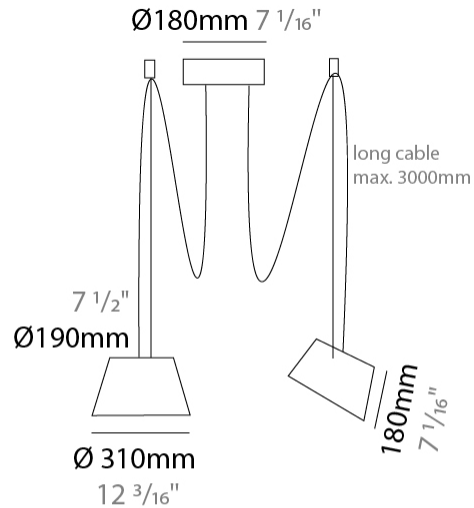

SENTO SUSPENSION

D111040-

base number Finish
Options

PROJECT _____
TYPE _____
SPECIFIER _____
QUANTITY _____
DATE _____

1. To build a product code in our configurator select the specify button on the base model # product page
2. To build a manual product code on this datasheet choose from the options listed below in blue font and add the suffix to the base model #

GENERAL

Series: Sento
Brand: Ole
Division: Design
Mounting Type: Suspension
Mounting Location: Ceiling
Subcategory: Pendant

PHYSICAL

Shape: Bell
Diameter (mm): 310
Diameter (in): 12 ³/₁₆"
Height (mm): 180
Height (in): 7 ¹/₁₆"
Max. Overall Height (mm): 3180
Max. Overall Height (in): 125 ³/₁₆"
Light Distribution: Direct
Weight (kg): 1.8
Weight (lbs): 4
Diffuser:rylic - Satin
Fixture Finish: [WHI / MBK / MWH](#)
Fixture Material: Metal
Cable Details: 3000mm Cable

ELECTRICAL

Number of Lamps: 2
Lamp Type: LED Retrofit
Lamp Shape: A19
Bulb Included: Bulb Not Included
Max. Wattage Per Lamp (W): 7
Lamp Base: E26
Input Voltage (V): 120
Upon Request: 277Vac / GU24

LED

OPTICAL

Adjustability: Tilting

RATINGS AND CERTIFICATIONS

Certified By: Certified for North American Standards
IP rating: IP20