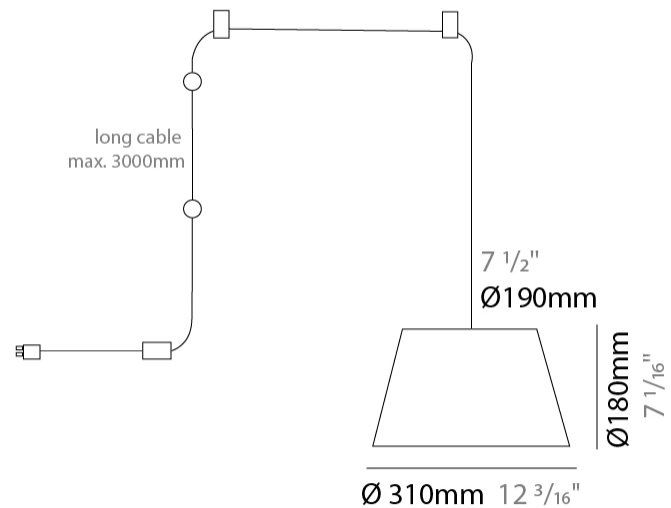

SENTO SUSPENSION

D111039-

base number   Finish
(Triangle)

1. To build a product code in our configurator select the specify button on the base model # product page
2. To build a manual product code on this datasheet choose from the options listed below in blue font and add the suffix to the base model #

GENERAL

Series: Sento
Brand: Ole
Division: Design
Mounting Type: Suspension
Mounting Location: Ceiling
Subcategory: Pendant

PHYSICAL

Shape: Bell
Diameter (mm): 310
Diameter (in): 12 3/16
Height (mm): 180
Height (in): 7 1/16
Max. Overall Height (mm): 3180
Max. Overall Height (in): 125 3/16
Light Distribution: Direct
Weight (kg): 1.3
Weight (lbs): 2.9
Diffuser: Arylic - Satin
[Fixture Finish: WHI / MBK / BEI / MSA / GRN](#)
Fixture Material: Metal
Cable Details: 3000mm Cable

ELECTRICAL

Number of Lamps: 1
Lamp Type: LED Retrofit
Lamp Shape: A19
Bulb Included: Bulb Not Included
Max. Wattage Per Lamp (W): 7
Lamp Base: E26
Input Voltage (V): 120
Upon Request: 277Vac / GU24

LED

OPTICAL

Adjustability: Fixed

RATINGS AND CERTIFICATIONS

Certified By: Certified for North American Standards
IP rating: IP20

PROJECT	_____
TYPE	_____
SPECIFIER	_____
QUANTITY	_____
DATE	_____