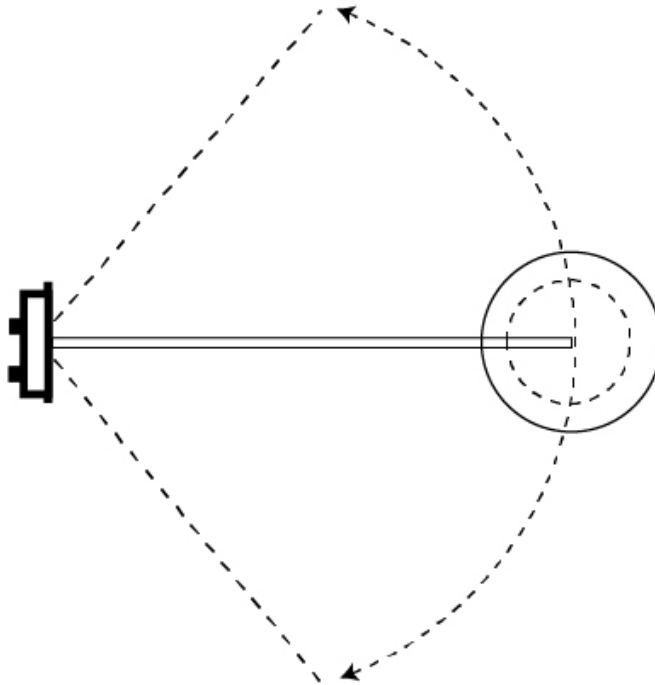

D113006-

PROJECT
TYPE
SPECIFIER
QUANTITY
DATE

D