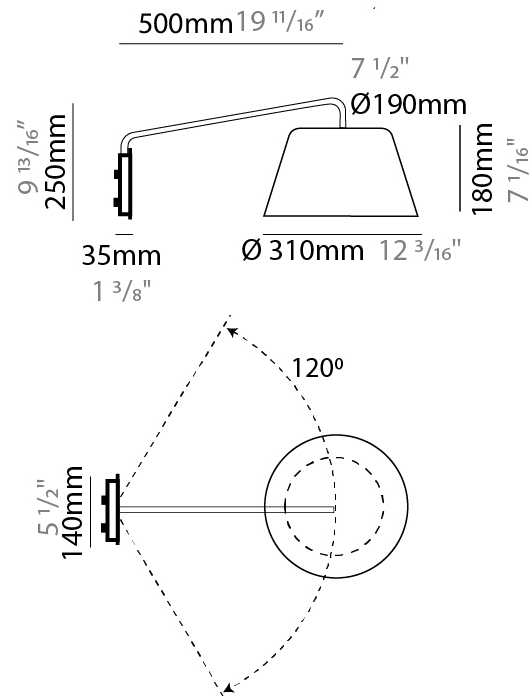

PROJECT	
TYPE	
SPECIFIER	
QUANTITY	
DATE	

SENTO SURFACE

D113014- -

base number   Finish (Diamond)   Finish (Triangle)

1. To build a product code in our configurator select the specify button on the base model # product page
2. To build a manual product code on this datasheet choose from the options listed below in blue font and add the suffix to the base model #

GENERAL

Series: Sento
Brand: Ole
Division: Design
Mounting Type: Surface
Mounting Location: Wall
Subcategory: Task

PHYSICAL

Shape: Bell
Diameter (mm): 310
Diameter (in): 12 ³/₁₆"
Width (mm): 310
Width (in): 12 ³/₁₆"
Height (mm): 250
Depth (mm): 500
Height (in): 9 ¹³/₁₆"
Depth (in): 19 ¹¹/₁₆"
Extension (mm): 655
Extension (in): 25 ³/₄"
Light Distribution: Direct
Weight (kg): 1.5
Weight (lbs): 3.3
Diffuser:rylic - Satin
Fixture Finish: WHI / MBK / BEI / MSA / OGR / MWH
Holder Finish: WHI / MBK
Fixture Material: Metal

ELECTRICAL

Number of Lamps: 1
Lamp Type: LED Retrofit
Lamp Shape: A19
Bulb Included: Bulb Not Included
Max. Wattage Per Lamp (W): 7
Lamp Base: E26
Input Voltage (V): 120
Upon Request: 277Vac / GU24

LED

OPTICAL

Adjustability: Rotating

RATINGS AND CERTIFICATIONS

Certified By: Certified for North American Standards
IP rating: IP20