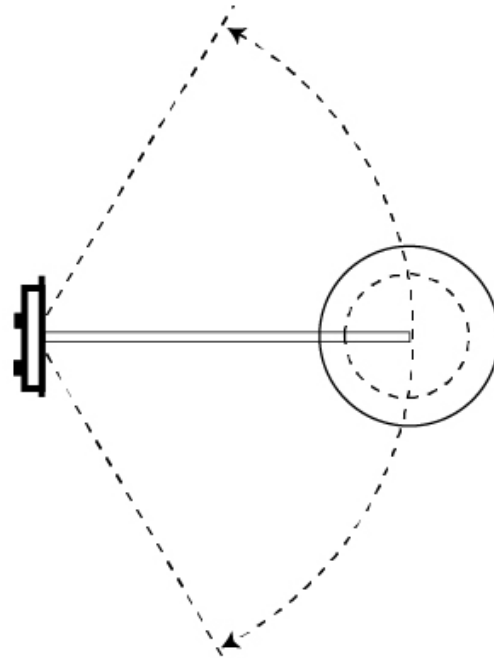

D113009-

PROJECT _____

TYPE _____

SPECIFIER _____

QUANTITY _____

DATE _____

D