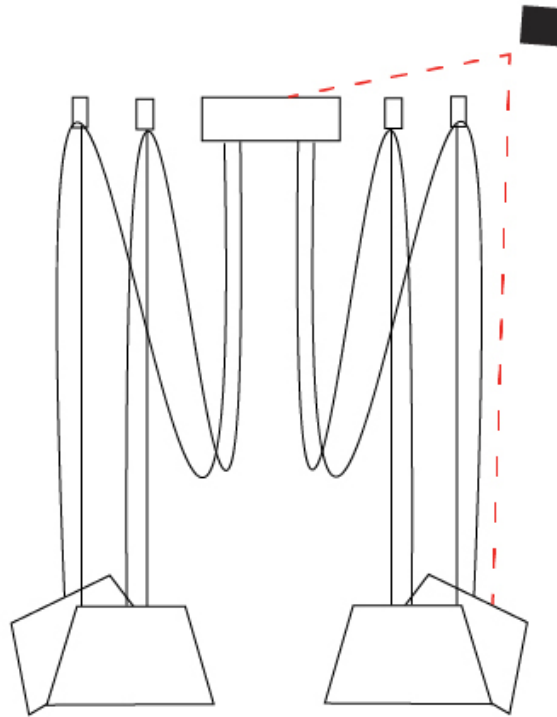

D111042-

PROJECT _____

TYPE _____

SPECIFIER _____

QUANTITY _____

DATE _____

D