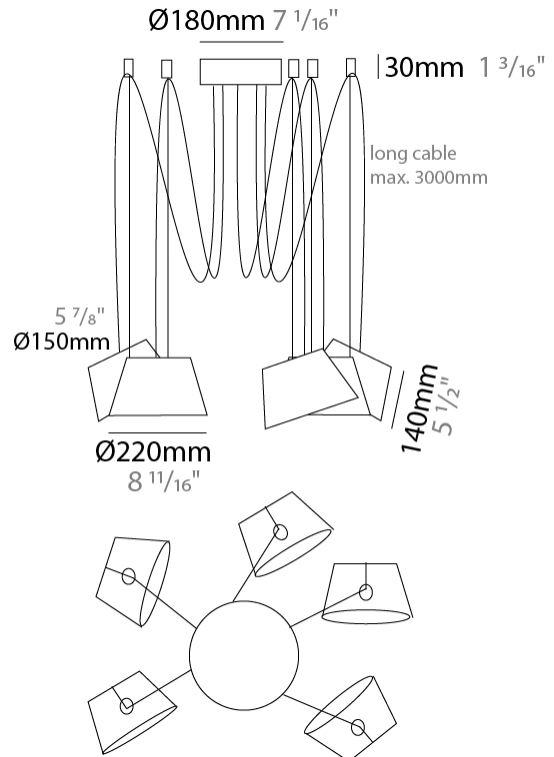

SENTO SUSPENSION

D111034-

base number   Finish
Options

1. To build a product code in our configurator select the specify button on the base model # product page
2. To build a manual product code on this datasheet choose from the options listed below in blue font and add the suffix to the base model #

GENERAL

Series: Sento _____
Brand: Ole _____
Division: Design _____
Mounting Type: Suspension _____
Mounting Location: Ceiling _____
Subcategory: Pendant _____

PHYSICAL

Shape: Bell _____
Diameter (mm): 220 _____
Diameter (in): 8 ¹¹/₁₆ _____
Height (mm): 140 _____
Height (in): 5 ¹/₂ _____
Max. Overall Height (mm): 3140 _____
Max. Overall Height (in): 123 ⁵/₈ _____
Light Distribution: Direct _____
Weight (kg): 3.6 _____
Weight (lbs): 7.9 _____
Diffuser:rylic - Satin _____
Fixture Finish: [WHI / MBK / MWH](#) _____
Fixture Material: Metal _____
Cable Details: 3000mm Cable _____

ELECTRICAL

Number of Lamps: 5 _____
Lamp Type: LED Retrofit _____
Lamp Shape: MR16 _____
Bulb Included: Bulb Not Included _____
Max. Wattage Per Lamp (W): 7 _____
Lamp Base: GU10 _____
Input Voltage (V): 120 _____

LED

OPTICAL

Adjustability: Tilting _____

RATINGS AND CERTIFICATIONS

Certified By: Certified for North American Standards _____
IP rating: IP20 _____