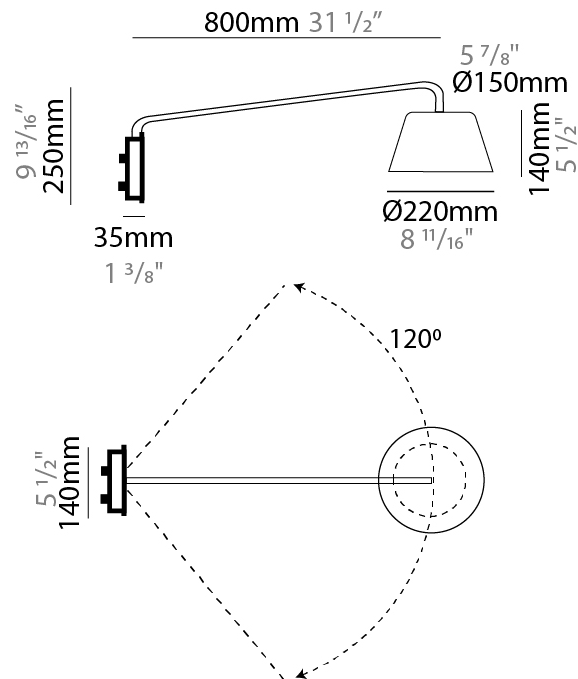

SENTO SURFACE

D113006-

base number   Finish   Finish
(Diamond)   (Triangle)

1. To build a product code in our configurator select the specify button on the base model # product page
2. To build a manual product code on this datasheet choose from the options listed below in blue font and add the suffix to the base model #

GENERAL

Series: Sento
Brand: Ole
Division: Design
Mounting Type: Surface
Mounting Location: Wall
Subcategory: Task

PHYSICAL

Shape: Bell
Diameter (mm): 220
Diameter (in): 8 ¹¹/₁₆
Width (mm): 220
Width (in): 8 ¹¹/₁₆
Height (mm): 250
Depth (mm): 800
Height (in): 9 ¹³/₁₆
Depth (in): 31 ¹/₂
Extension (mm): 610
Extension (in): 24
Light Distribution: Direct
Weight (kg): 1.5
Weight (lbs): 3.3
Diffuser:rylic - Satin
Fixture Finish: WHI / MBK / BEI / MSA / OGR / MWH
Holder Finish: WHI / MBK
Fixture Material: Metal
Cable Details: 3000mm Cable

ELECTRICAL

Number of Lamps: 1
Lamp Type: LED Retrofit
Lamp Shape: MR16
Bulb Included: Bulb Not Included
Max. Wattage Per Lamp (W): 7
Lamp Base: GU10
Input Voltage (V): 120

LED

OPTICAL

Adjustability: Rotating

RATINGS AND CERTIFICATIONS

Certified By: Certified for North American Standards
IP rating: IP20

PROJECT	
TYPE	
SPECIFIER	
QUANTITY	
DATE