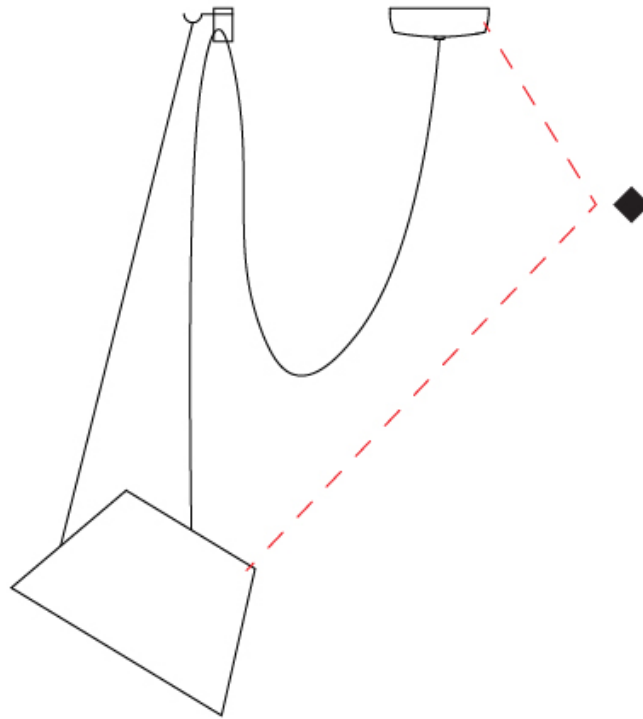

D111038-

PROJECT

TYPE

SPECIFIER

QUANTITY

DATE

D