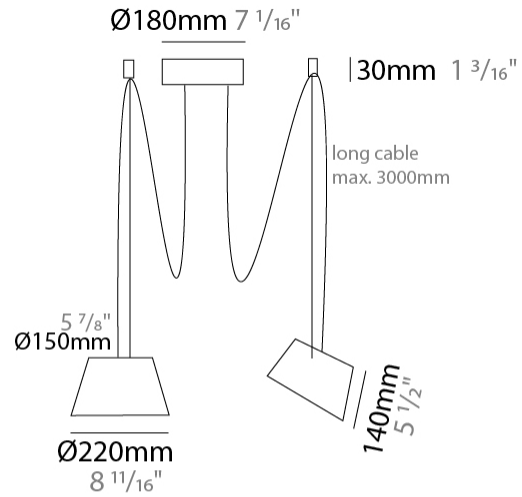

SENTO SUSPENSION

D111031-

base number Finish
Options

PROJECT
TYPE
SPECIFIER
QUANTITY
DATE

1. To build a product code in our configurator select the specify button on the base model # product page
2. To build a manual product code on this datasheet choose from the options listed below in blue font and add the suffix to the base model #

GENERAL

Series: Sento
Brand: Ole
Division: Design
Mounting Type: Suspension
Mounting Location: Ceiling
Subcategory: Pendant

PHYSICAL

Shape: Bell
Diameter (mm): 220
Diameter (in): 8 ¹¹/₁₆
Height (mm): 140
Height (in): 5 ¹/₂
Max. Overall Height (mm): 3140
Max. Overall Height (in): 123 ⁵/₈
Light Distribution: Direct
Weight (kg): 1.8
Weight (lbs): 3.6
Diffuser:rylic - Satin
Fixture Finish: [WHi / MBK / MWH](#)
Fixture Material: Metal
Cable Details: 3000mm Cable

ELECTRICAL

Number of Lamps: 2
Lamp Type: LED Retrofit
Lamp Shape: MR16
Bulb Included: Bulb Not Included
Max. Wattage Per Lamp (W): 7
Lamp Base: GU10
Input Voltage (V): 120

LED

OPTICAL

Adjustability: Tilting

RATINGS AND CERTIFICATIONS

Certified By: Certified for North American Standards
IP rating: IP20