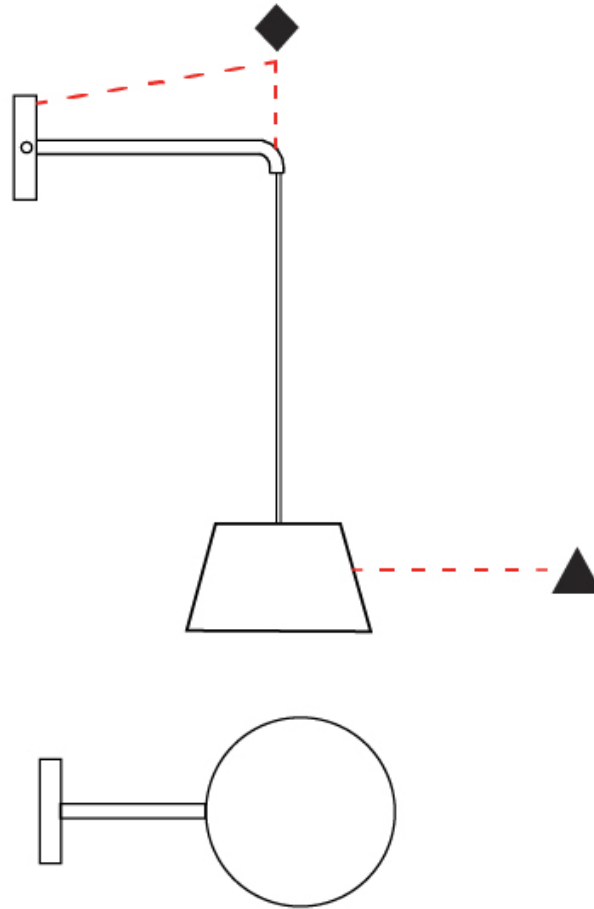

D113000-

PROJECT _____

TYPE _____

SPECIFIER _____

QUANTITY _____

DATE _____

D