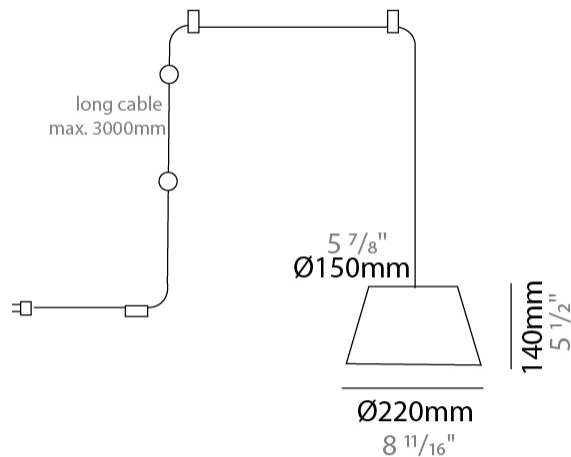

SENTO SUSPENSION

D111030-

base number _____
Finish (Triangle) _____

1. To build a product code in our configurator select the specify button on the base model # product page
2. To build a manual product code on this datasheet choose from the options listed below in blue font and add the suffix to the base model #

GENERAL

Series: Sento _____
Brand: Ole _____
Division: Design _____
Mounting Type: Suspension _____
Mounting Location: Ceiling _____
Subcategory: Pendant _____

PHYSICAL

Shape: Bell _____
Diameter (mm): 220 _____
Diameter (in): 8 ¹¹/₁₆ _____
Height (mm): 140 _____
Height (in): 5 ¹/₂ _____
Max. Overall Height (mm): 3140 _____
Max. Overall Height (in): 123 ⁵/₈ _____
Light Distribution: Direct _____
Weight (kg): 1.2 _____
Weight (lbs): 2.6 _____
Diffuser: Arylic - Satin _____
Fixture Finish: WHI / MBK / BEI / MSA / OGR / MWH _____
Fixture Material: Metal _____
Cable Details: 3000mm Cable _____

ELECTRICAL

Number of Lamps: 1 _____
Lamp Type: LED Retrofit _____
Lamp Shape: MR16 _____
Bulb Included: Bulb Not Included _____
Max. Wattage Per Lamp (W): 7 _____
Lamp Base: GU10 _____
Input Voltage (V): 120 _____

LED

OPTICAL

Adjustability: Fixed _____

RATINGS AND CERTIFICATIONS

Certified By: Certified for North American Standards _____
IP rating: IP20 _____