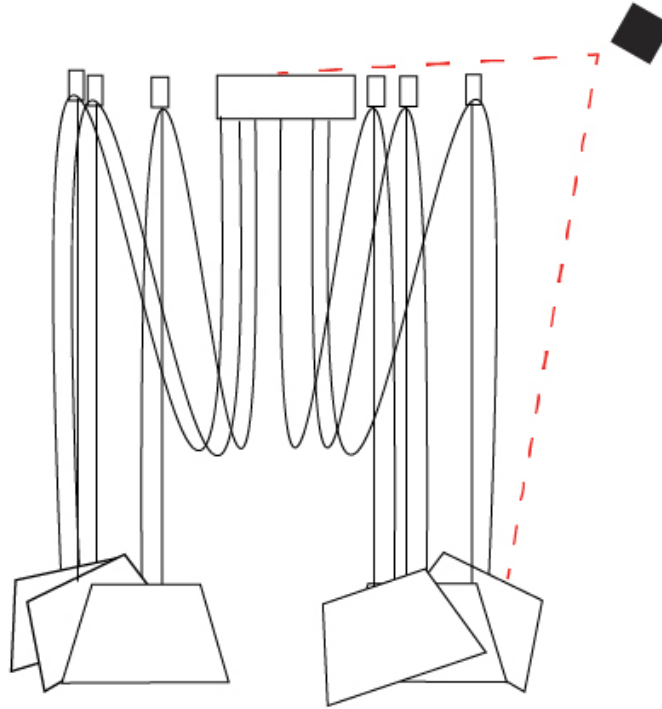

D111044-

PROJECT _____

TYPE _____

SPECIFIER _____

QUANTITY _____

DATE _____

D