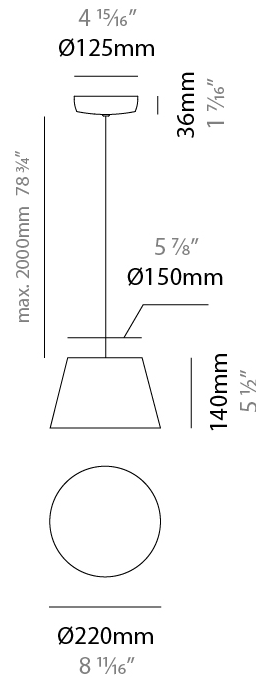

SENTO SUSPENSION

D111028-

base number   Finish
(Triangle)

1. To build a product code in our configurator select the specify button on the base model # product page
2. To build a manual product code on this datasheet choose from the options listed below in blue font and add the suffix to the base model #

GENERAL

Series: Sento
Brand: Ole
Division: Design
Mounting Type: Suspension
Mounting Location: Ceiling
Subcategory: Pendant

PHYSICAL

Shape: Bell
Diameter (mm): 220
Diameter (in): 8 11/16
Height (mm): 140
Height (in): 5 1/2
Max. Overall Height (mm): 2140
Max. Overall Height (in): 84 1/4
Light Distribution: Direct
Weight (kg): 1.2
Weight (lbs): 2.6
Diffuser: Arylic - Satin
[Fixture Finish: WHI / MBK / BEI / MSA / OGR / MWH](#)
Fixture Material: Metal
Cable Details: 2000mm Cable

ELECTRICAL

Number of Lamps: 1
Lamp Type: LED Retrofit
Lamp Shape: MR16
Bulb Included: Bulb Not Included
Max. Wattage Per Lamp (W): 7
Lamp Base: GU10
Input Voltage (V): 120

LED

OPTICAL

RATINGS AND CERTIFICATIONS

Certified By: Certified for North American Standards
IP rating: IP20

PROJECT	_____
TYPE	_____
SPECIFIER	_____
QUANTITY	_____
DATE	_____