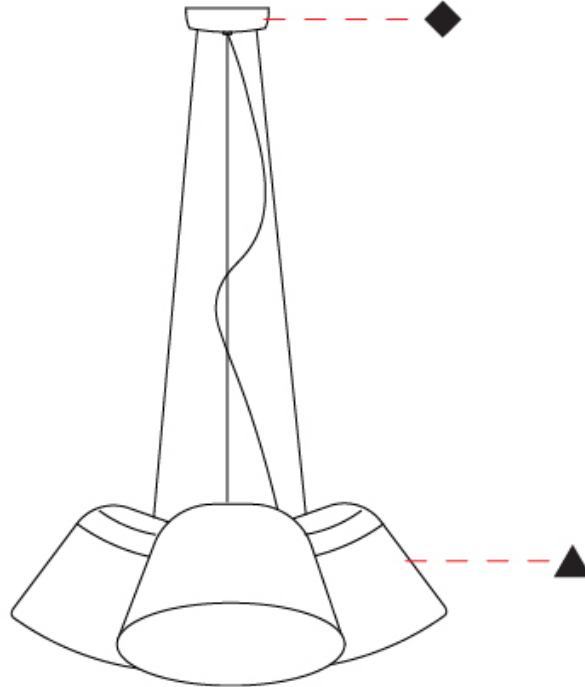

SENTO SUSPENSION

D111045-

PROJECT

TYPE

SPECIFIER

QUANTITY

DATE

D