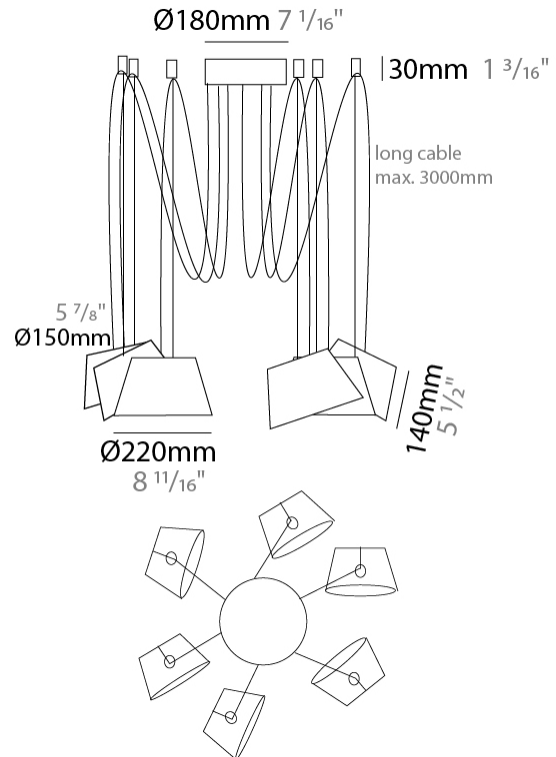

PROJECT _____

TYPE _____

SPECIFIER _____

QUANTITY _____

DATE _____

SENTO SUSPENSION

D111035-

base number   Finish
Options

1. To build a product code in our configurator select the specify button on the base model # product page
2. To build a manual product code on this datasheet choose from the options listed below in blue font and add the suffix to the base model #

GENERAL

Series: Sento _____

Brand: Ole _____

Division: Design _____

Mounting Type: Suspension _____

Mounting Location: Ceiling _____

Subcategory: Pendant _____

PHYSICAL

Shape: Bell _____

Diameter (mm): 220 _____

Diameter (in): 8 ¹¹/₁₆ _____

Height (mm): 140 _____

Height (in): 5 ¹/₂ _____

Max. Overall Height (mm): 3140 _____

Max. Overall Height (in): 123 ⁵/₈ _____

Light Distribution: Direct _____

Weight (kg): 4.5 _____

Weight (lbs): 9.9 _____

Diffuser:rylic - Satin _____

Fixture Finish: [WHI / MBK / MWH](#) _____

Fixture Material: Metal _____

Cable Details: 3000mm Cable _____

ELECTRICAL

Number of Lamps: 6 _____

Lamp Type: LED Retrofit _____

Lamp Shape: MR16 _____

Bulb Included: Bulb Not Included _____

Max. Wattage Per Lamp (W): 7 _____

Lamp Base: GU10 _____

Input Voltage (V): 120 _____

LED

OPTICAL

Adjustability: Tilting _____

RATINGS AND CERTIFICATIONS

Certified By: Certified for North American Standards _____

IP rating: IP20 _____