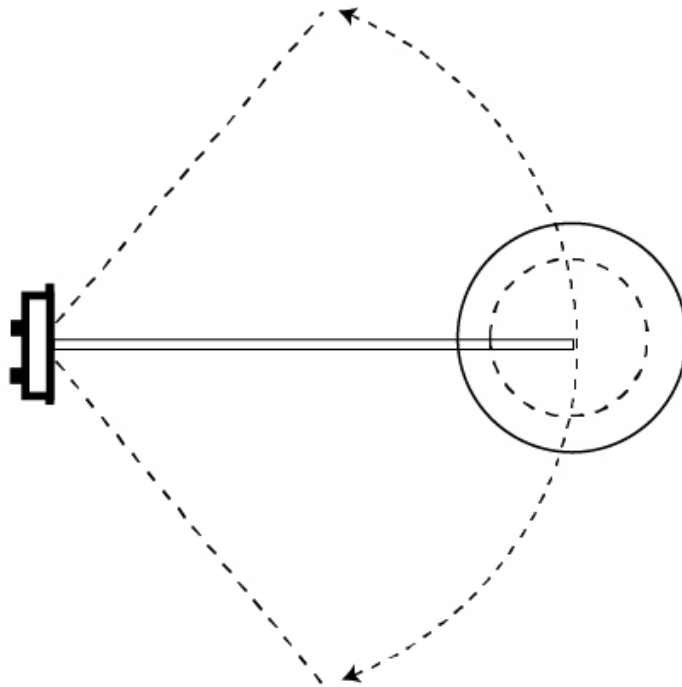

D113008-

PROJECT	_____
TYPE	_____
SPECIFIER	_____
QUANTITY	_____
DATE	_____

D