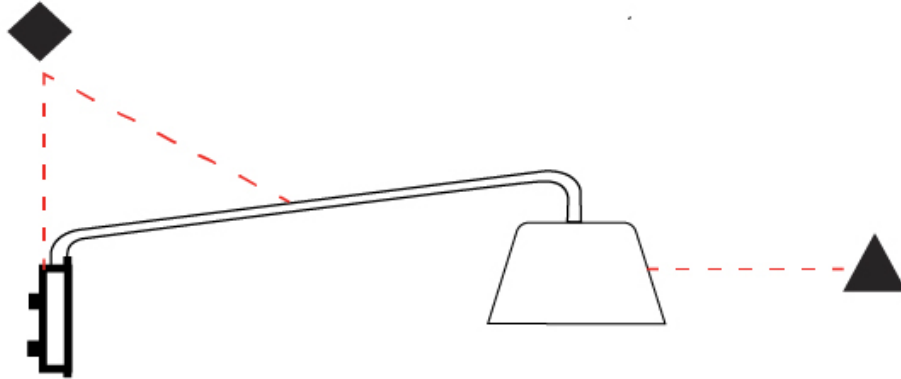

D113006-

PROJECT
TYPE
SPECIFIER
QUANTITY
DATE

D