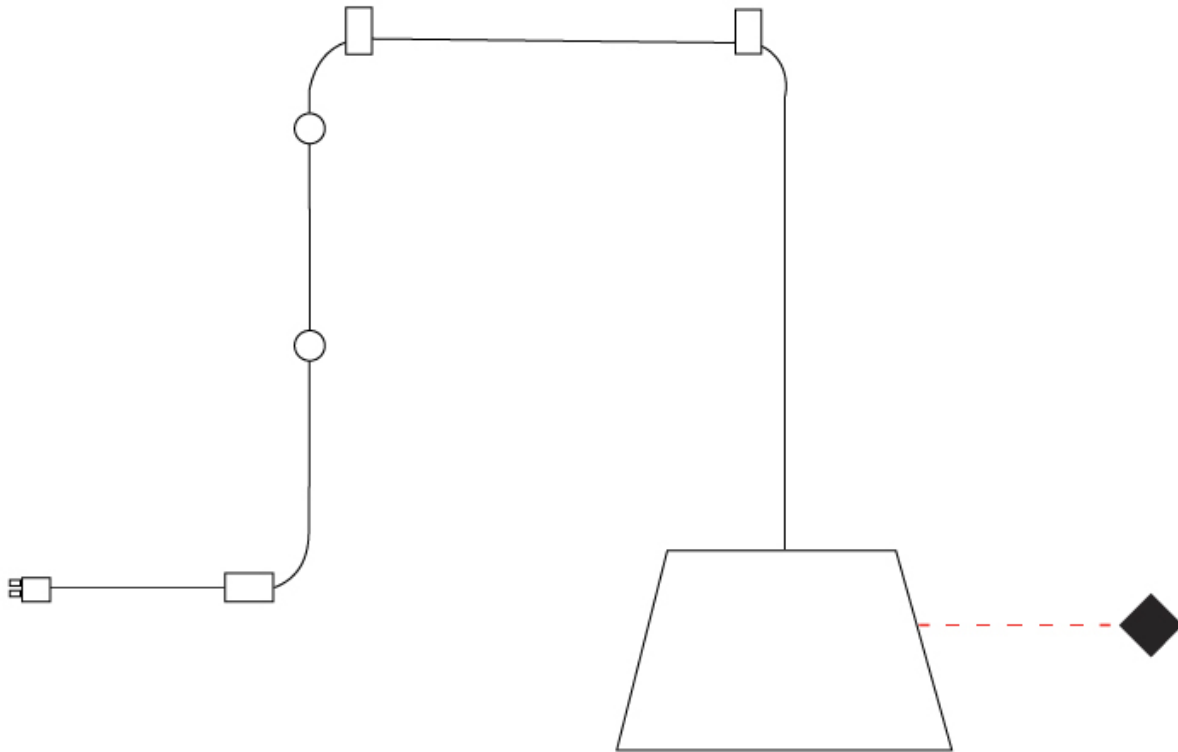

D111039-

PROJECT

TYPE

SPECIFIER

QUANTITY

DATE

D