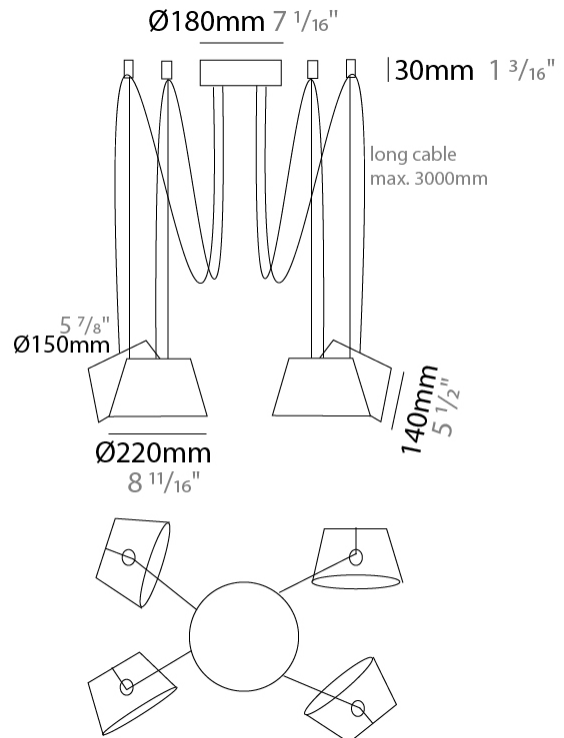

SENTO SUSPENSION

D111033-

base number _____
Finish _____
Options _____

1. To build a product code in our configurator select the specify button on the base model # product page
2. To build a manual product code on this datasheet choose from the options listed below in blue font and add the suffix to the base model #

GENERAL

Series: Sento _____
Brand: Ole _____
Division: Design _____
Mounting Type: Suspension _____
Mounting Location: Ceiling _____
Subcategory: Pendant _____

PHYSICAL

Shape: Bell _____
Diameter (mm): 220 _____
Diameter (in): 8 ¹¹/₁₆ _____
Height (mm): 140 _____
Height (in): 5 ¹/₂ _____
Max. Overall Height (mm): 3140 _____
Max. Overall Height (in): 123 ⁵/₈ _____
Light Distribution: Direct _____
Weight (kg): 3 _____
Weight (lbs): 6.6 _____
Diffuser:rylic - Satin _____
Fixture Finish: [WHi / MBK / MWH](#) _____
Fixture Material: Metal _____
Cable Details: 3000mm Cable _____

ELECTRICAL

Number of Lamps: 4 _____
Lamp Type: LED Retrofit _____
Lamp Shape: MR16 _____
Bulb Included: Bulb Not Included _____
Max. Wattage Per Lamp (W): 7 _____
Lamp Base: GU10 _____
Input Voltage (V): 120 _____

LED

OPTICAL

Adjustability: Tilting _____

RATINGS AND CERTIFICATIONS

Certified By: Certified for North American Standards _____
IP rating: IP20 _____