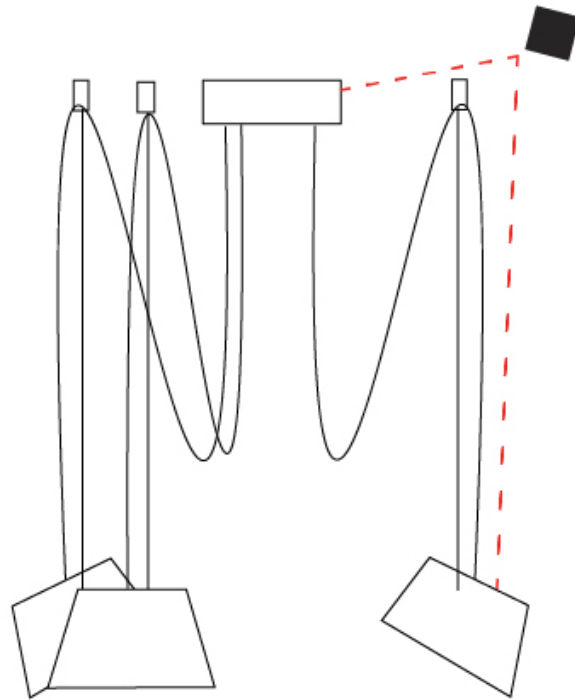

D111041-

PROJECT	_____
TYPE	_____
SPECIFIER	_____
QUANTITY	_____
DATE	_____

D