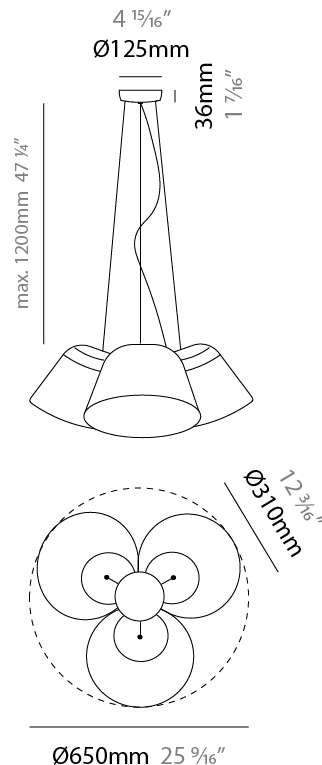

SENTO SUSPENSION

D111045-

base number   Finish (Diamond)   Finish (Triangle)

1. To build a product code in our configurator select the specify button on the base model # product page
2. To build a manual product code on this datasheet choose from the options listed below in blue font and add the suffix to the base model #

GENERAL

Series: Sento
Brand: Ole
Division: Design
Mounting Type: Suspension
Mounting Location: Ceiling
Subcategory: Pendant

PHYSICAL

Shape: Bell
Diameter (mm): 310
Diameter (in): 25 ⁹/₁₆
Height (mm): 180
Height (in): 7 ¹/₁₆
Max. Overall Height (mm): 1416
Max. Overall Height (in): 55 ³/₄
Light Distribution: Direct
Weight (kg): 4.7
Weight (lbs): 10.3
Diffuser:rylic - Satin
Fixture Finish: WHI / MBK / BEI/ MSA / OGR / MWH
Holder Finish: WHI / MBK
Fixture Material: Metal
Cable Details: 3000mm Cable

ELECTRICAL

Number of Lamps: 3
Lamp Type: LED Retrofit
Lamp Shape: A19
Bulb Included: Bulb Not Included
Max. Wattage Per Lamp (W): 7
Lamp Base: E26
Input Voltage (V): 120
Upon Request: 277Vac / GU24

LED

OPTICAL

Adjustability: Tilting

RATINGS AND CERTIFICATIONS

Certified By: Certified for North American Standards
IP rating: IP20

PROJECT
TYPE
SPECIFIER
QUANTITY
DATE