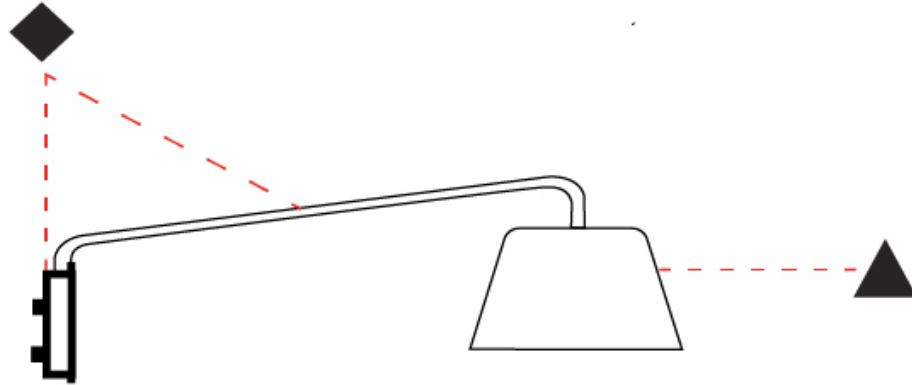

D113008-

PROJECT	_____
TYPE	_____
SPECIFIER	_____
QUANTITY	_____
DATE	_____

D