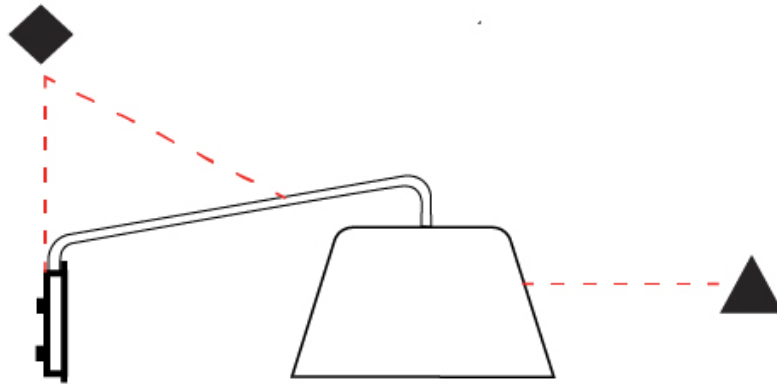

D113014-

PROJECT

TYPE

SPECIFIER

QUANTITY

DATE

D