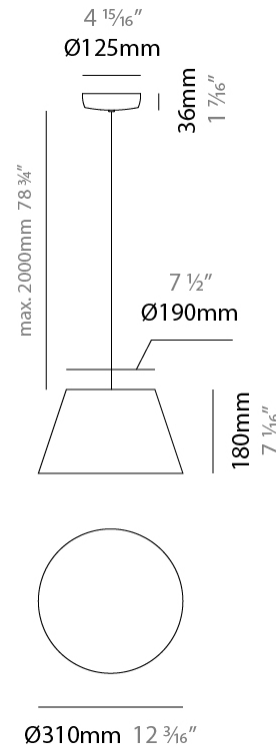

PROJECT	_____
TYPE	_____
SPECIFIER	_____
QUANTITY	_____
DATE	_____

SENTO SUSPENSION

D111037-

base number   Finish
(Triangle)

1. To build a product code in our configurator select the specify button on the base model # product page
2. To build a manual product code on this datasheet choose from the options listed below in blue font and add the suffix to the base model #

GENERAL

Series: Sento
Brand: Ole
Division: Design
Mounting Type: Suspension
Mounting Location: Ceiling
Subcategory: Pendant

PHYSICAL

Shape: Bell
Diameter (mm): 310
Diameter (in): 12 3/16
Height (mm): 180
Height (in): 7 1/16
Max. Overall Height (mm): 2180
Max. Overall Height (in): 85 13/16
Light Distribution: Direct
Weight (kg): 1.3
Weight (lbs): 2.9
Diffuser: Arylic - Satin
Fixture Finish: WHI / MBK / BEI / MSA / OGR / MWH
Fixture Material: Metal
Cable Details: 2000mm Cable

ELECTRICAL

Number of Lamps: 1
Lamp Type: LED Retrofit
Lamp Shape: A19
Bulb Included: Bulb Not Included
Max. Wattage Per Lamp (W): 15
Lamp Base: E26
Input Voltage (V): 120
Upon Request: 277Vac / GU24

LED

OPTICAL

RATINGS AND CERTIFICATIONS

Certified By: Certified for North American Standards
IP rating: IP20