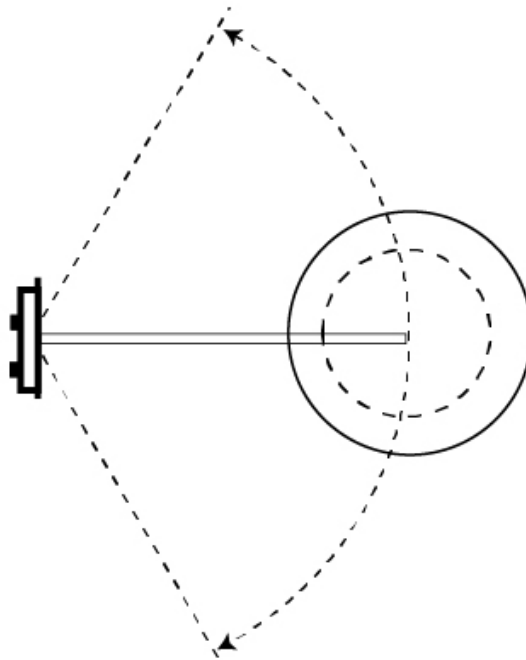

D113014-

PROJECT	_____
TYPE	_____
SPECIFIER	_____
QUANTITY	_____
DATE	_____

D