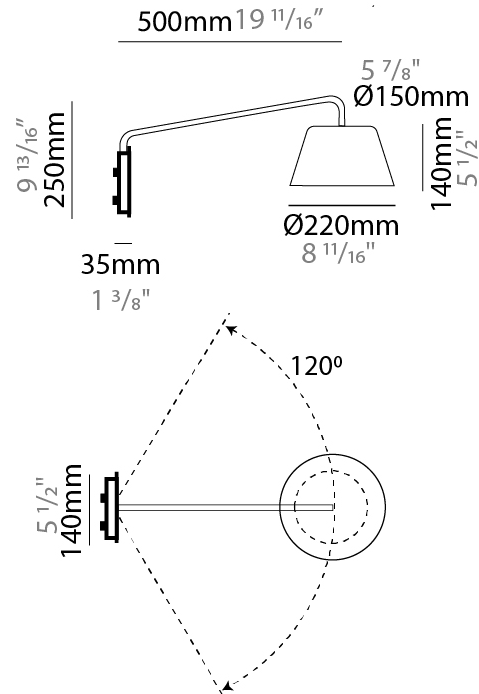

SENTO SURFACE

D113009-

base number   Finish   Finish
(Diamond)   (Triangle)

1. To build a product code in our configurator select the specify button on the base model # product page
2. To build a manual product code on this datasheet choose from the options listed below in blue font and add the suffix to the base model #

GENERAL

Series: Sento
Brand: Ole
Division: Design
Mounting Type: Surface
Mounting Location: Wall
Subcategory: Task

PHYSICAL

Shape: Bell
Diameter (mm): 220
Diameter (in): 8 ¹¹/₁₆
Width (mm): 220
Width (in): 8 ¹¹/₁₆
Height (mm): 250
Depth (mm): 500
Height (in): 9 ¹³/₁₆
Depth (in): 19 ¹¹/₁₆
Extension (mm): 610
Extension (in): 24
Light Distribution: Direct
Weight (kg): 1.4
Weight (lbs): 3.1
Diffuser:rylic - Satin
Fixture Finish: WHI / MBK / BEI / MSA / OGR / MWH
Holder Finish: WHI / MBK
Fixture Material: Metal
Cable Details: 3000mm Cable

ELECTRICAL

Number of Lamps: 1
Lamp Type: LED Retrofit
Lamp Shape: MR16
Bulb Included: Bulb Not Included
Max. Wattage Per Lamp (W): 7
Lamp Base: GU10
Input Voltage (V): 120

LED

OPTICAL

Adjustability: Rotating

RATINGS AND CERTIFICATIONS

Certified By: Certified for North American Standards
IP rating: IP20

PROJECT
TYPE
SPECIFIER
QUANTITY
DATE