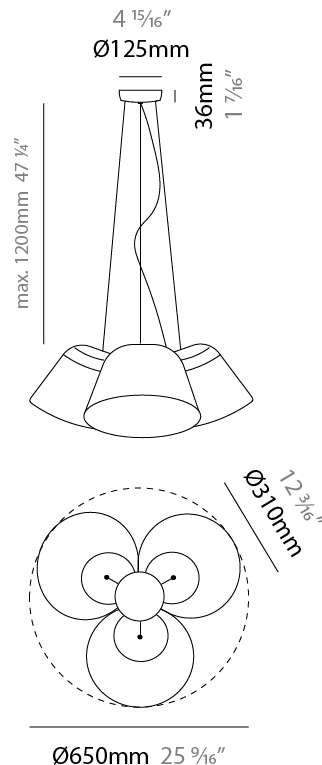

SENTO SUSPENSION

D111045- _____ - _____

base number   Finish (Diamond)   Finish (Triangle)

1. To build a product code in our configurator select the specify button on the base model # product page
2. To build a manual product code on this datasheet choose from the options listed below in blue font and add the suffix to the base model #

GENERAL

Series: Sento
Brand: Ole
Division: Design
Mounting Type: Suspension
Mounting Location: Ceiling
Subcategory: Pendant

PHYSICAL

Shape: Bell
Diameter (mm): 310
Diameter (in): 25 ⁹/₁₆
Height (mm): 180
Height (in): 7 ¹/₁₆
Max. Overall Height (mm): 1416
Max. Overall Height (in): 55 ³/₄
Light Distribution: Direct
Weight (kg): 4.7
Weight (lbs): 10.3
Diffuser:rylic - Satin
Fixture Finish: WHI / MBK / BEI/ MSA / OGR / MWH
Holder Finish: WHI / MBK
Fixture Material: Metal
Cable Details: 3000mm Cable

ELECTRICAL

Number of Lamps: 3
Lamp Type: LED Retrofit
Lamp Shape: A19
Bulb Included: Bulb Not Included
Max. Wattage Per Lamp (W): 7
Lamp Base: E26
Input Voltage (V): 120
Upon Request: 277Vac / GU24

LED

OPTICAL

Adjustability: Tilting

RATINGS AND CERTIFICATIONS

Certified By: Certified for North American Standards
IP rating: IP20

PROJECT	_____
TYPE	_____
SPECIFIER	_____
QUANTITY	_____
DATE	_____