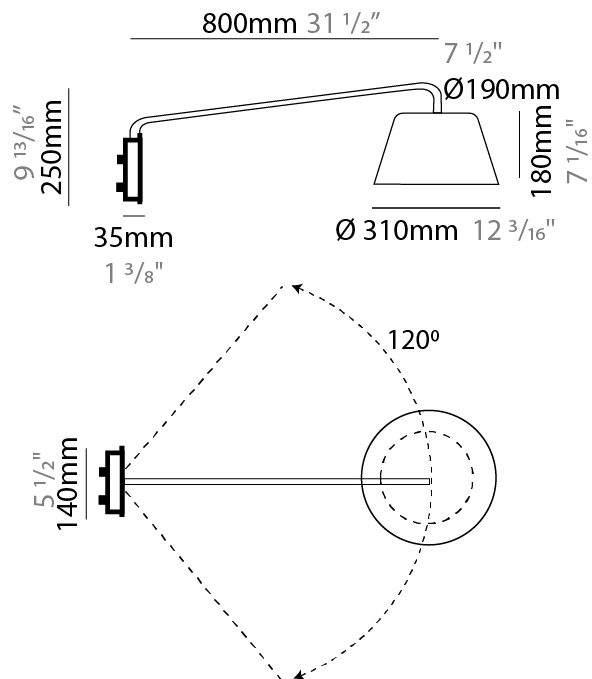

SENTO SURFACE

D113008-

base number   Finish   Finish
(Diamond)   (Triangle)

1. To build a product code in our configurator select the specify button on the base model # product page
2. To build a manual product code on this datasheet choose from the options listed below in blue font and add the suffix to the base model #

GENERAL

Series: Sento
Brand: Ole
Division: Design
Mounting Type: Surface
Mounting Location: Wall
Subcategory: Task

PHYSICAL

Shape: Bell
Diameter (mm): 310
Diameter (in): 12 ³/₁₆"
Width (mm): 310
Width (in): 12 ³/₁₆"
Height (mm): 250
Depth (mm): 800
Height (in): 9 ¹³/₁₆"
Depth (in): 31 ¹/₂"
Extension (mm): 655
Extension (in): 25 ³/₄"
Light Distribution: Direct
Weight (kg): 1.7
Weight (lbs): 3.7
Diffuser:rylic - Satin
Fixture Finish: WHI / MBK / BEI / MSA / OGR / MWH
Holder Finish: WHI / MBK
Fixture Material: Metal
Cable Details: 3000mm Cable

ELECTRICAL

Number of Lamps: 1
Lamp Type: LED Retrofit
Lamp Shape: A19
Bulb Included: Bulb Not Included
Max. Wattage Per Lamp (W): 7
Lamp Base: E26
Input Voltage (V): 120
Upon Request: 277Vac / GU24

LED

OPTICAL

Adjustability: Rotating

RATINGS AND CERTIFICATIONS

Certified By: Certified for North American Standards
IP rating: IP20

PROJECT
TYPE
SPECIFIER
QUANTITY
DATE