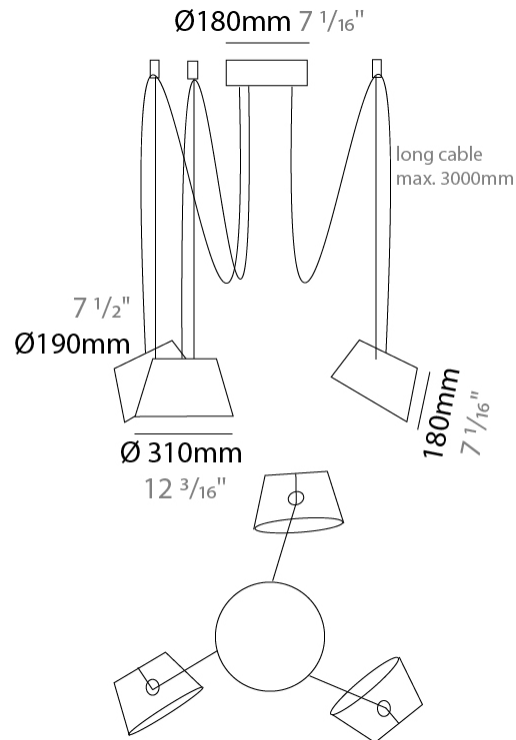

PROJECT _____
TYPE _____
SPECIFIER _____
QUANTITY _____
DATE _____

SENTO SUSPENSION

D111041-

base number   Finish
Options

1. To build a product code in our configurator select the specify button on the base model # product page
2. To build a manual product code on this datasheet choose from the options listed below in blue font and add the suffix to the base model #

GENERAL

Series: Sento
Brand: Ole
Division: Design
Mounting Type: Suspension
Mounting Location: Ceiling
Subcategory: Pendant

PHYSICAL

Shape: Bell
Diameter (mm): 310
Diameter (in): 12 3/16
Height (mm): 180
Height (in): 7 1/16
Max. Overall Height (mm): 3180
Max. Overall Height (in): 125 3/16
Light Distribution: Direct
Weight (kg): 2.3
Weight (lbs): 5.1
Diffuser: Arylic - Satin
Fixture Finish: WHi / MBK / MWH
Fixture Material: Metal
Cable Details: 3000mm Cable

ELECTRICAL

Number of Lamps: 3
Lamp Type: LED Retrofit
Lamp Shape: A19
Bulb Included: Bulb Not Included
Max. Wattage Per Lamp (W): 7
Lamp Base: E26
Input Voltage (V): 120
Upon Request: 277Vac / GU24

LED

OPTICAL

Adjustability: Tilting

RATINGS AND CERTIFICATIONS

Certified By: Certified for North American Standards
IP rating: IP20