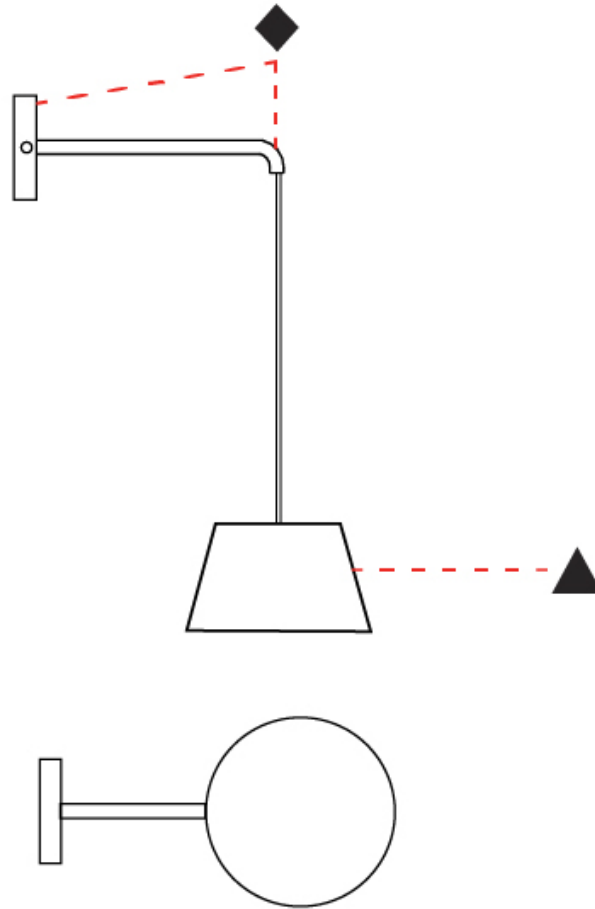

D113000-

PROJECT	_____
TYPE	_____
SPECIFIER	_____
QUANTITY	_____
DATE	_____

D