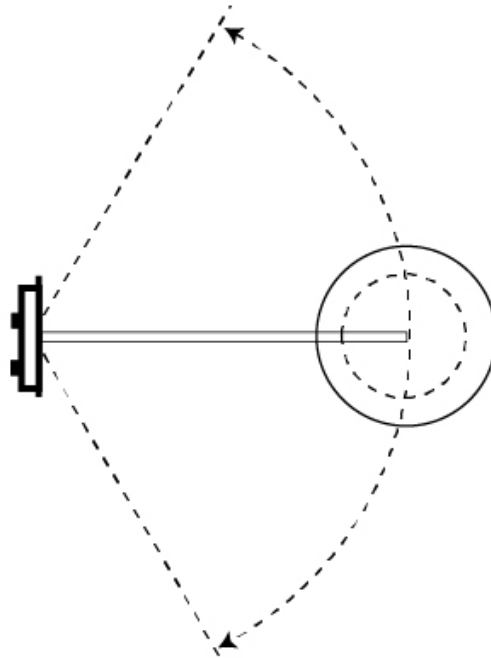

D113009-

PROJECT
TYPE
SPECIFIER
QUANTITY
DATE

D