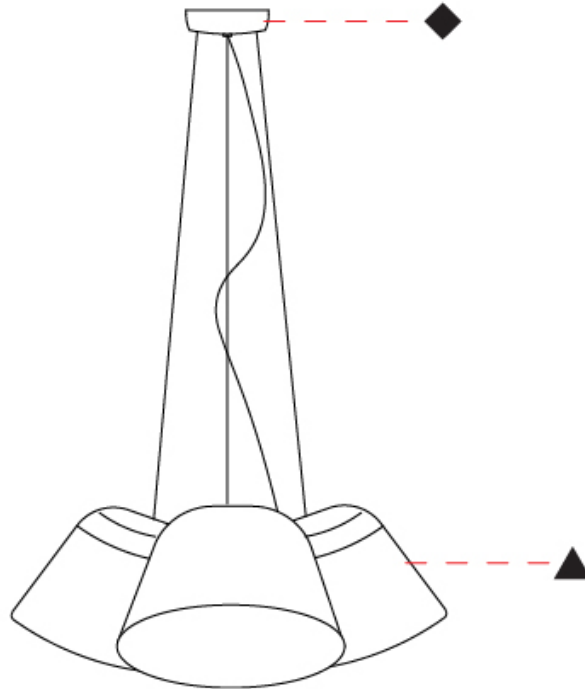

SENTO SUSPENSION

D111045-

PROJECT	_____
TYPE	_____
SPECIFIER	_____
QUANTITY	_____
DATE	_____

D