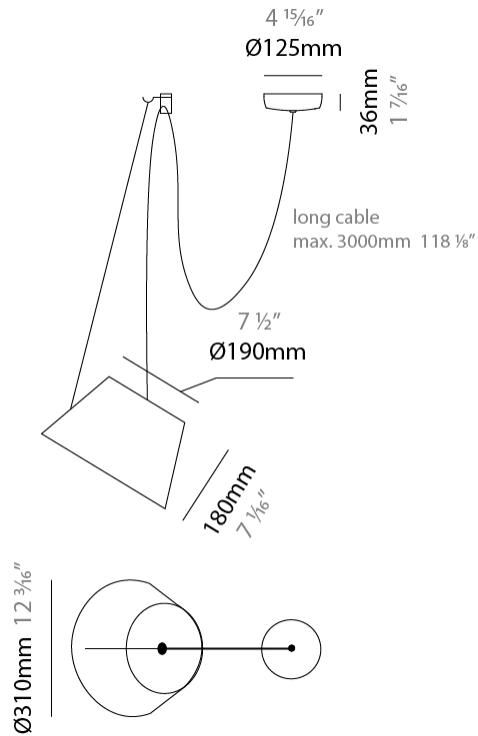

PROJECT
TYPE
SPECIFIER
QUANTITY
DATE

SENTO SUSPENSION

D111038-

base number Finish
Options

1. To build a product code in our configurator select the specify button on the base model # product page
2. To build a manual product code on this datasheet choose from the options listed below in blue font and add the suffix to the base model #

GENERAL

Series: Sento
Brand: Ole
Division: Design
Mounting Type: Suspension
Mounting Location: Ceiling
Subcategory: Pendant

PHYSICAL

Shape: Bell
Diameter (mm): 310
Diameter (in): 12 ³/₁₆
Height (mm): 180
Height (in): 7 ¹/₁₆
Max. Overall Height (mm): 3180
Max. Overall Height (in): 125 ³/₁₆
Light Distribution: Direct
Weight (kg): 1.3
Weight (lbs): 2.9
Diffuser:rylic - Satin
Fixture Finish: [WHi / MBK / MWH](#)
Fixture Material: Metal
Cable Details: 2000mm Cable

ELECTRICAL

Number of Lamps: 1
Lamp Type: LED Retrofit
Lamp Shape: A19
Bulb Included: Bulb Not Included
Max. Wattage Per Lamp (W): 7
Lamp Base: E26
Input Voltage (V): 120
Upon Request: 277Vac / GU24

LED

OPTICAL

Adjustability: Tilting

RATINGS AND CERTIFICATIONS

Certified By: Certified for North American Standards
IP rating: IP20