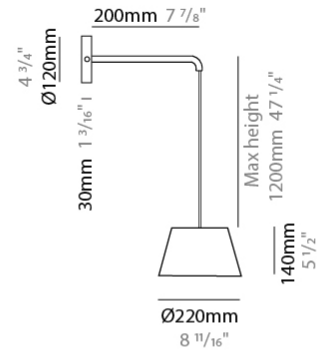

SENTO SURFACE

D113000-

base number   Finish (Diamond)   -   Finish (Triangle)

1. To build a product code in our configurator select the specify button on the base model # product page
2. To build a manual product code on this datasheet choose from the options listed below in blue font and add the suffix to the base model #

GENERAL

Series: Sento
Brand: Ole
Division: Design
Mounting Type: Surface
Mounting Location: Wall
Subcategory: Ambient

PHYSICAL

Shape: Drum
Diameter (mm): 220
Diameter (in): 8 ¹¹/₁₆
Height (mm): 140
Depth (mm): 200
Height (in): 5 ¹/₂
Depth (in): 7 ⁷/₈
Max. Overall Height (mm): 154
Max. Overall Height (in): 6 ¹/₁₆
Light Distribution: Direct
Diffuser: Acrylic - Opal
Fixture Finish: WHI / MBK / BEI/ MSA / OGR / MWH
Holder Finish: WHI / MBK
Fixture Material: Metal
Cable Details: 2000mm Cable

ELECTRICAL

Number of Lamps: 1
Lamp Type: LED Retrofit
Lamp Shape: MR16
Bulb Included: Bulb Not Included
Max. Wattage Per Lamp (W): 5.5
Lamp Base: GU10
Input Voltage (V): 120

LED

OPTICAL

RATINGS AND CERTIFICATIONS

Certified By: Certified for North American Standards
IP rating: IP20

PROJECT
TYPE
SPECIFIER
QUANTITY
DATE