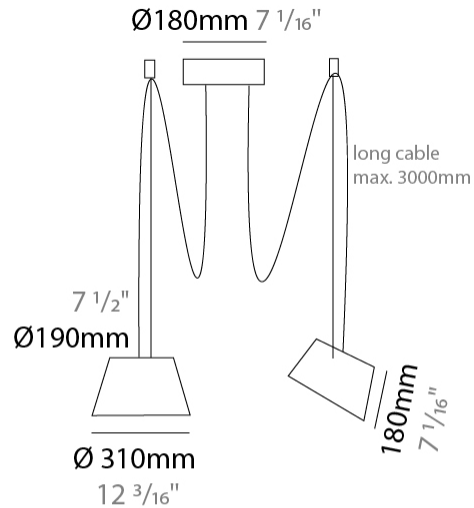

SENTO SUSPENSION

D111040-

base number Finish
Options

1. To build a product code in our configurator select the specify button on the base model # product page
2. To build a manual product code on this datasheet choose from the options listed below in blue font and add the suffix to the base model #

GENERAL

Series: Sento
Brand: Ole
Division: Design
Mounting Type: Suspension
Mounting Location: Ceiling
Subcategory: Pendant

PHYSICAL

Shape: Bell
Diameter (mm): 310
Diameter (in): 12 ³/₁₆"
Height (mm): 180
Height (in): 7 ¹/₁₆"
Max. Overall Height (mm): 3180
Max. Overall Height (in): 125 ³/₁₆"
Light Distribution: Direct
Weight (kg): 1.8
Weight (lbs): 4
Diffuser:rylic - Satin
[Fixture Finish: WHi / MBK / MWH](#)
Fixture Material: Metal
Cable Details: 3000mm Cable

ELECTRICAL

Number of Lamps: 2
Lamp Type: LED Retrofit
Lamp Shape: A19
Bulb Included: Bulb Not Included
Max. Wattage Per Lamp (W): 7
Lamp Base: E26
Input Voltage (V): 120
Upon Request: 277Vac / GU24

LED

OPTICAL

Adjustability: Tilting

RATINGS AND CERTIFICATIONS

Certified By: Certified for North American Standards
IP rating: IP20

PROJECT _____
TYPE _____
SPECIFIER _____
QUANTITY _____
DATE _____