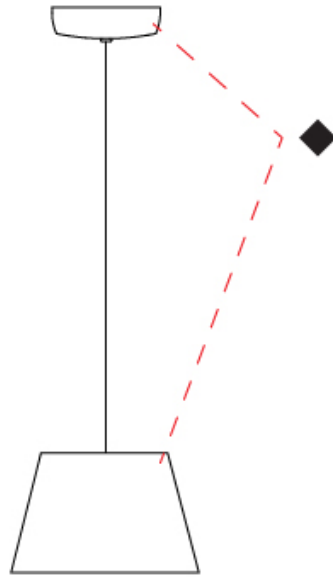

SENTO SUSPENSION

D111028-

PROJECT

TYPE

SPECIFIER

QUANTITY

DATE