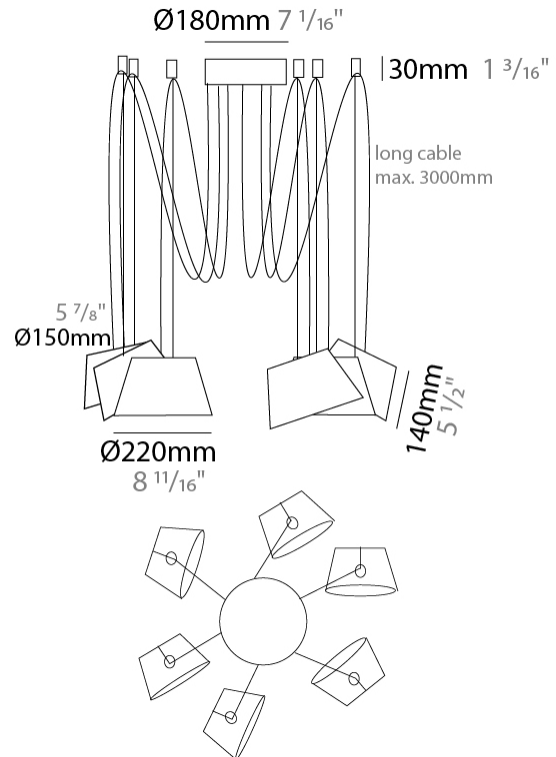

PROJECT	_____
TYPE	_____
SPECIFIER	_____
QUANTITY	_____
DATE	_____

SENTO SUSPENSION

D111035-

base number Finish
Options

1. To build a product code in our configurator select the specify button on the base model # product page
2. To build a manual product code on this datasheet choose from the options listed below in blue font and add the suffix to the base model #

GENERAL

Series: Sento
Brand: Ole
Division: Design
Mounting Type: Suspension
Mounting Location: Ceiling
Subcategory: Pendant

PHYSICAL

Shape: Bell
Diameter (mm): 220
Diameter (in): 8 11/16
Height (mm): 140
Height (in): 5 1/2
Max. Overall Height (mm): 3140
Max. Overall Height (in): 123 5/8
Light Distribution: Direct
Weight (kg): 4.5
Weight (lbs): 9.9
Diffuser:rylic - Satin
Fixture Finish: [WHi / MBK / MWH](#)
Fixture Material: Metal
Cable Details: 3000mm Cable

ELECTRICAL

Number of Lamps: 6
Lamp Type: LED Retrofit
Lamp Shape: MR16
Bulb Included: Bulb Not Included
Max. Wattage Per Lamp (W): 7
Lamp Base: GU10
Input Voltage (V): 120

LED

OPTICAL

Adjustability: Tilting

RATINGS AND CERTIFICATIONS

Certified By: Certified for North American Standards
IP rating: IP20