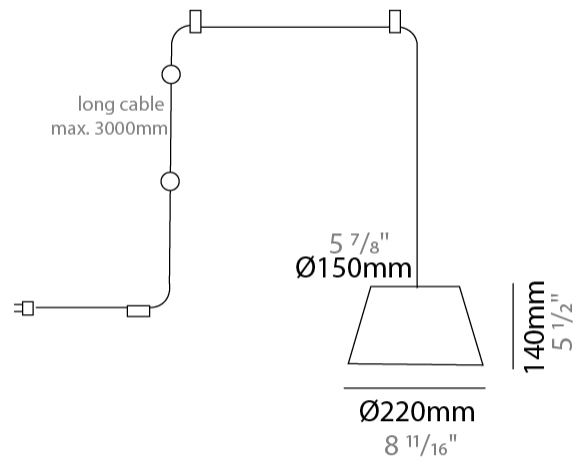

PROJECT	_____
TYPE	_____
SPECIFIER	_____
QUANTITY	_____
DATE	_____

SENTO SUSPENSION

D111030-

base number   Finish
(Triangle)

1. To build a product code in our configurator select the specify button on the base model # product page
2. To build a manual product code on this datasheet choose from the options listed below in blue font and add the suffix to the base model #

GENERAL

Series: Sento _____
Brand: Ole _____
Division: Design _____
Mounting Type: Suspension _____
Mounting Location: Ceiling _____
Subcategory: Pendant _____

PHYSICAL

Shape: Bell _____
Diameter (mm): 220 _____
Diameter (in): 8 ¹¹/₁₆ _____
Height (mm): 140 _____
Height (in): 5 ¹/₂ _____
Max. Overall Height (mm): 3140 _____
Max. Overall Height (in): 123 ⁵/₈ _____
Light Distribution: Direct _____
Weight (kg): 1.2 _____
Weight (lbs): 2.6 _____
Diffuser:rylic - Satin _____
[Fixture Finish: WHI / MBK / BEI / MSA / OGR / MWH](#) _____
Fixture Material: Metal _____
Cable Details: 3000mm Cable _____

ELECTRICAL

Number of Lamps: 1 _____
Lamp Type: LED Retrofit _____
Lamp Shape: MR16 _____
Bulb Included: Bulb Not Included _____
Max. Wattage Per Lamp (W): 7 _____
Lamp Base: GU10 _____
Input Voltage (V): 120 _____

LED

OPTICAL

Adjustability: Fixed _____

RATINGS AND CERTIFICATIONS

Certified By: Certified for North American Standards _____
IP rating: IP20 _____