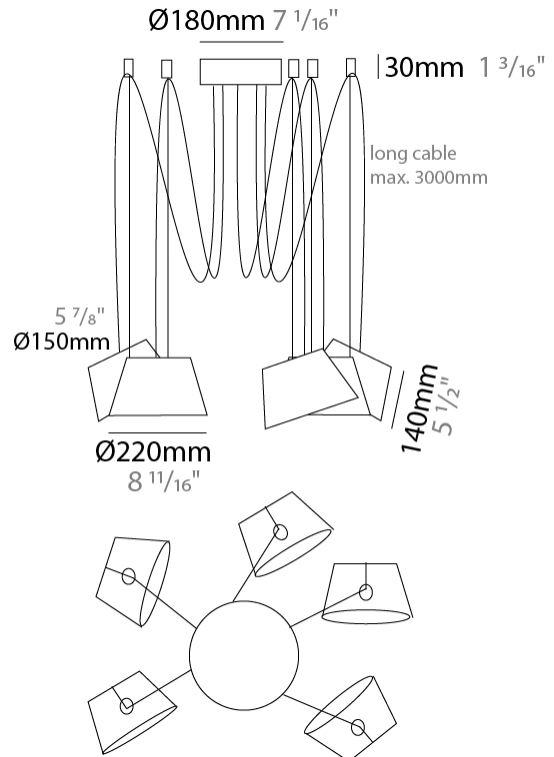

PROJECT	_____
TYPE	_____
SPECIFIER	_____
QUANTITY	_____
DATE	_____

SENTO SUSPENSION

D111034-

base number   Finish
Options

1. To build a product code in our configurator select the specify button on the base model # product page
2. To build a manual product code on this datasheet choose from the options listed below in blue font and add the suffix to the base model #

GENERAL

Series: Sento
Brand: Ole
Division: Design
Mounting Type: Suspension
Mounting Location: Ceiling
Subcategory: Pendant

PHYSICAL

Shape: Bell
Diameter (mm): 220
Diameter (in): 8 11/16
Height (mm): 140
Height (in): 5 1/2
Max. Overall Height (mm): 3140
Max. Overall Height (in): 123 5/8
Light Distribution: Direct
Weight (kg): 3.6
Weight (lbs): 7.9
Diffuser: Arylic - Satin
Fixture Finish: WHi / MBK / MWH
Fixture Material: Metal
Cable Details: 3000mm Cable

ELECTRICAL

Number of Lamps: 5
Lamp Type: LED Retrofit
Lamp Shape: MR16
Bulb Included: Bulb Not Included
Max. Wattage Per Lamp (W): 7
Lamp Base: GU10
Input Voltage (V): 120

LED

OPTICAL

Adjustability: Tilting

RATINGS AND CERTIFICATIONS

Certified By: Certified for North American Standards
IP rating: IP20