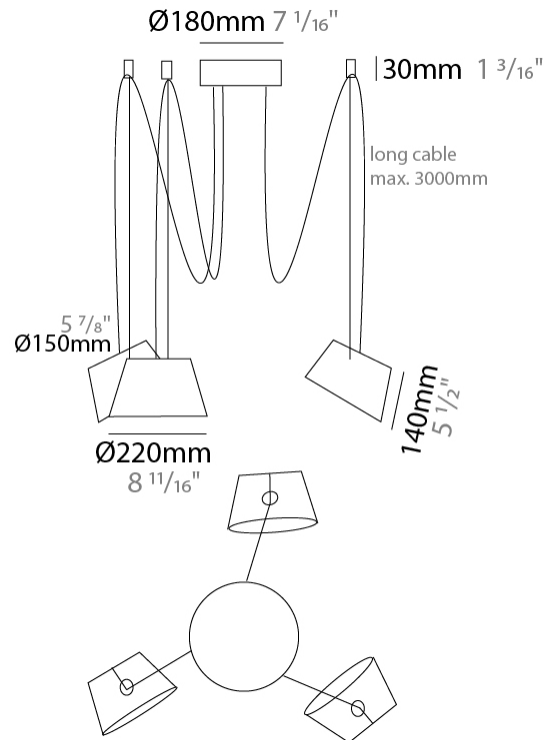

PROJECT	_____
TYPE	_____
SPECIFIER	_____
QUANTITY	_____
DATE	_____

SENTO SUSPENSION

D111032-

base number   Finish
Options

1. To build a product code in our configurator select the specify button on the base model # product page
2. To build a manual product code on this datasheet choose from the options listed below in blue font and add the suffix to the base model #

GENERAL

Series: Sento
Partner: Ole
Division: Design
Installation: Suspension
Product Type: Pendant
Mounting Location: Ceiling
Light Distribution: Direct

PHYSICAL

Shape: Bell
Diameter (mm): 220
Diameter (in): 8 ¹¹/₁₆
Height (mm): 140
Height (in): 5 ¹/₂
Max. Overall Height (mm): 3140
Max. Overall Height (in): 123 ⁵/₈
Weight (kg): 2.4
Weight (lbs): 5.3
Diffuser:rylic - Satin
Fixture Finish: WHI / BLK
Fixture Material: Metal
Cable Details: 3000mm Cable

ELECTRICAL

Number of Lamps: 3
Lamp Type: LED Retrofit
Lamp Shape: MR16
Bulb Included: Bulb Not Included
Max. Wattage Per Lamp (W): 7
Lamp Base: GU10
Input Voltage (V): 120

LED

OPTICAL

Adjustability: Tilting

RATINGS AND CERTIFICATIONS

Certified By: Certified for North American Standards
IP rating: IP20