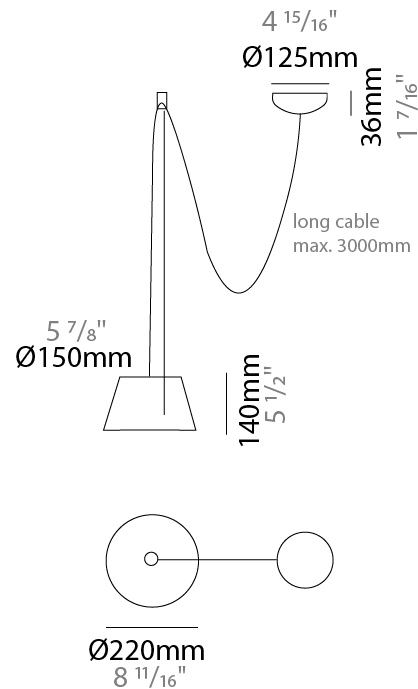

SENTO SUSPENSION

D111029-

base number   Finish
Options

1. To build a product code in our configurator select the specify button on the base model # product page
2. To build a manual product code on this datasheet choose from the options listed below in blue font and add the suffix to the base model #

GENERAL

Series: Sento
Partner: Ole
Division: Design
Installation: Suspension
Product Type: Pendant
Mounting Location: Ceiling
Light Distribution: Direct

PHYSICAL

Shape: Bell
Diameter (mm): 220
Diameter (in): 8 11/16
Height (mm): 140
Height (in): 5 1/2
Max. Overall Height (mm): 3140
Max. Overall Height (in): 123 5/8
Weight (kg): 1.2
Weight (lbs): 2.6
Diffuser: Arylic - Satin
Fixture Finish: WHI / BLK
Fixture Material: Metal
Cable Details: 2000mm Cable

ELECTRICAL

Number of Lamps: 1
Lamp Type: LED Retrofit
Lamp Shape: MR16
Bulb Included: Bulb Not Included
Max. Wattage Per Lamp (W): 7
Lamp Base: GU10
Input Voltage (V): 120

LED

OPTICAL

Adjustability: Tilting

RATINGS AND CERTIFICATIONS

Certified By: Certified for North American Standards
IP rating: IP20

PROJECT	_____
TYPE	_____
SPECIFIER	_____
QUANTITY	_____
DATE	_____