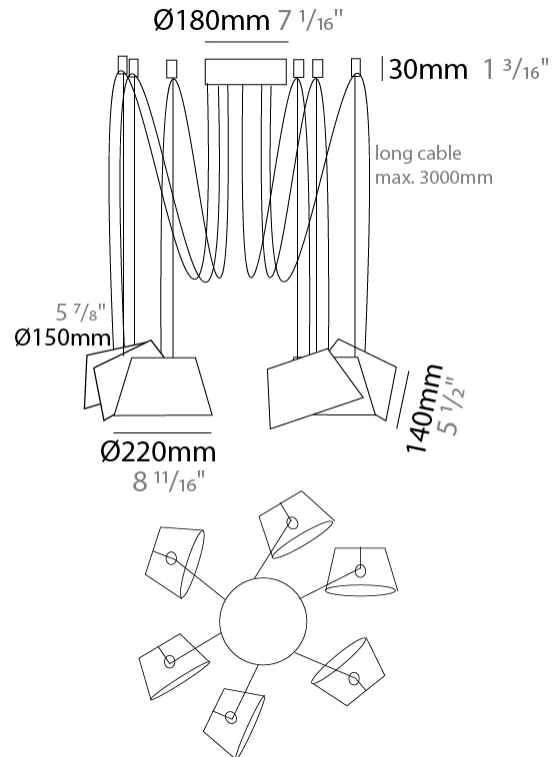

SENTO SUSPENSION

D111035-

base number _____
Finish _____
Options _____

1. To build a product code in our configurator select the specify button on the base model # product page
2. To build a manual product code on this datasheet choose from the options listed below in blue font and add the suffix to the base model #

GENERAL

Series: Sento _____
Partner: Ole _____
Division: Design _____
Installation: Suspension _____
Product Type: Pendant _____
Mounting Location: Ceiling _____
Light Distribution: Direct _____

PHYSICAL

Shape: Bell _____
Diameter (mm): 220 _____
Diameter (in): 8 11/16 _____
Height (mm): 140 _____
Height (in): 5 1/2 _____
Max. Overall Height (mm): 3140 _____
Max. Overall Height (in): 123 5/8 _____
Weight (kg): 4.5 _____
Weight (lbs): 9.9 _____
Diffuser: Arylic - Satin _____
Fixture Finish: WHI / BLK _____
Fixture Material: Metal _____
Cable Details: 3000mm Cable _____

ELECTRICAL

Number of Lamps: 6 _____
Lamp Type: LED Retrofit _____
Lamp Shape: MR16 _____
Bulb Included: Bulb Not Included _____
Max. Wattage Per Lamp (W): 7 _____
Lamp Base: GU10 _____
Input Voltage (V): 120 _____

LED

OPTICAL

Adjustability: Tilting _____

RATINGS AND CERTIFICATIONS

Certified By: Certified for North American Standards _____
IP rating: IP20 _____