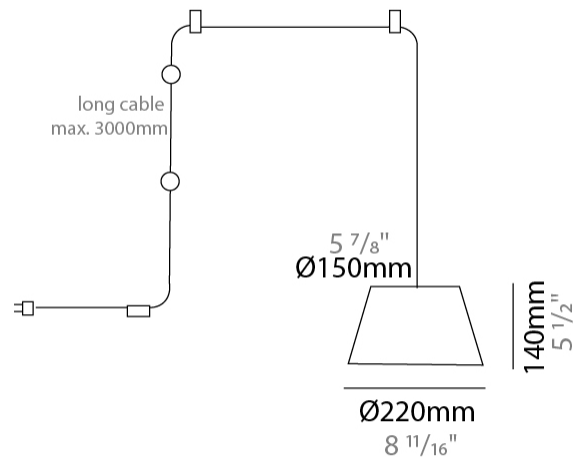

PROJECT _____
TYPE _____
SPECIFIER _____
QUANTITY _____
DATE _____

SENTO SUSPENSION

D111030-

base number _____
Finish _____
Options _____

1. To build a product code in our configurator select the specify button on the base model # product page
2. To build a manual product code on this datasheet choose from the options listed below in blue font and add the suffix to the base model #

GENERAL

Series: Sento _____
Partner: Ole _____
Division: Design _____
Installation: Suspension _____
Product Type: Pendant _____
Mounting Location: Ceiling _____
Light Distribution: Direct _____

PHYSICAL

Shape: Bell _____
Diameter (mm): 220 _____
Diameter (in): 8 ¹¹/₁₆ _____
Height (mm): 140 _____
Height (in): 5 ¹/₂ _____
Max. Overall Height (mm): 3140 _____
Max. Overall Height (in): 123 ⁵/₈ _____
Weight (kg): 1.2 _____
Weight (lbs): 2.6 _____
Diffuser: Arylic - Satin _____
Fixture Finish: WHI / BLK / SND / OLV / TER _____
Fixture Material: Metal _____
Cable Details: 3000mm Cable _____

ELECTRICAL

Number of Lamps: 1 _____
Lamp Type: LED Retrofit _____
Lamp Shape: MR16 _____
Bulb Included: Bulb Not Included _____
Max. Wattage Per Lamp (W): 7 _____
Lamp Base: GU10 _____
Input Voltage (V): 120 _____

LED

OPTICAL

Adjustability: Fixed _____

RATINGS AND CERTIFICATIONS

Certified By: Certified for North American Standards _____
IP rating: IP20 _____