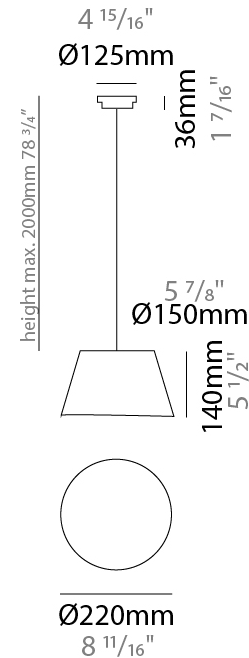

SENTO SUSPENSION

D111028-

base number   Finish
Options

PROJECT	_____
TYPE	_____
SPECIFIER	_____
QUANTITY	_____
DATE	_____

1. To build a product code in our configurator select the specify button on the base model # product page
2. To build a manual product code on this datasheet choose from the options listed below in blue font and add the suffix to the base model #

GENERAL

Series: Sento
Partner: Ole
Division: Design
Installation: Suspension
Product Type: Pendant
Mounting Location: Ceiling
Light Distribution: Direct

PHYSICAL

Shape: Bell
Diameter (mm): 220
Diameter (in): 8 11/16
Height (mm): 140
Height (in): 5 1/2
Max. Overall Height (mm): 2140
Max. Overall Height (in): 84 1/4
Weight (kg): 1.2
Weight (lbs): 2.6
Diffuser: Arylic - Satin
Fixture Finish: WHI / BLK / SND / OLV / TER
Fixture Material: Metal
Cable Details: 2000mm Cable

ELECTRICAL

Number of Lamps: 1
Lamp Type: LED Retrofit
Lamp Shape: MR16
Bulb Included: Bulb Not Included
Max. Wattage Per Lamp (W): 7
Lamp Base: GU10
Input Voltage (V): 120

LED

OPTICAL

RATINGS AND CERTIFICATIONS

Certified By: Certified for North American Standards
IP rating: IP20