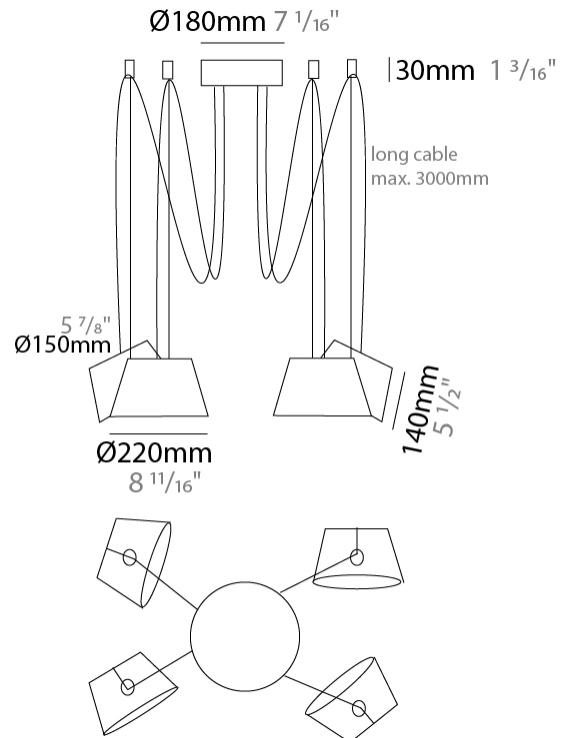

SENTO SUSPENSION

D111033-

base number _____
Finish _____
Options _____

1. To build a product code in our configurator select the specify button on the base model # product page
2. To build a manual product code on this datasheet choose from the options listed below in blue font and add the suffix to the base model #

GENERAL

Series: Sento _____
Partner: Ole _____
Division: Design _____
Installation: Suspension _____
Product Type: Pendant _____
Mounting Location: Ceiling _____
Light Distribution: Direct _____

PHYSICAL

Shape: Bell _____
Diameter (mm): 220 _____
Diameter (in): 8 ¹¹/₁₆ _____
Height (mm): 140 _____
Height (in): 5 ¹/₂ _____
Max. Overall Height (mm): 3140 _____
Max. Overall Height (in): 123 ⁵/₈ _____
Weight (kg): 3 _____
Weight (lbs): 6.6 _____
Diffuser: Arylic - Satin _____
Fixture Finish: WHI / BLK _____
Fixture Material: Metal _____
Cable Details: 3000mm Cable _____

ELECTRICAL

Number of Lamps: 4 _____
Lamp Type: LED Retrofit _____
Lamp Shape: MR16 _____
Bulb Included: Bulb Not Included _____
Max. Wattage Per Lamp (W): 7 _____
Lamp Base: GU10 _____
Input Voltage (V): 120 _____

LED

OPTICAL

Adjustability: Tilting _____

RATINGS AND CERTIFICATIONS

Certified By: Certified for North American Standards _____
IP rating: IP20 _____