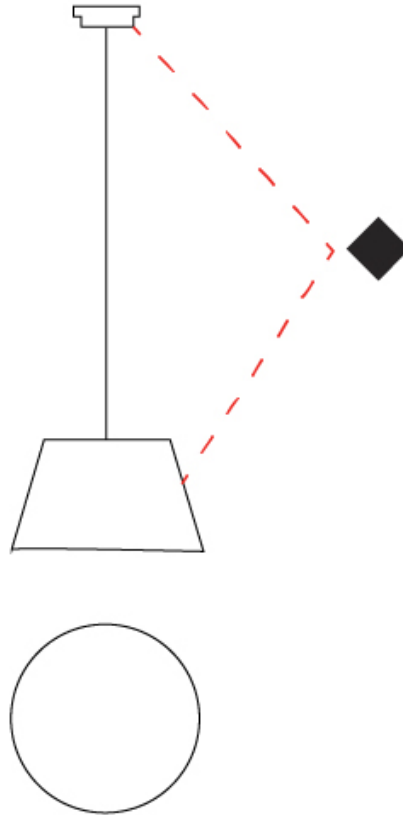

D111028-

PROJECT _____

TYPE _____

SPECIFIER _____

QUANTITY _____

DATE _____

D