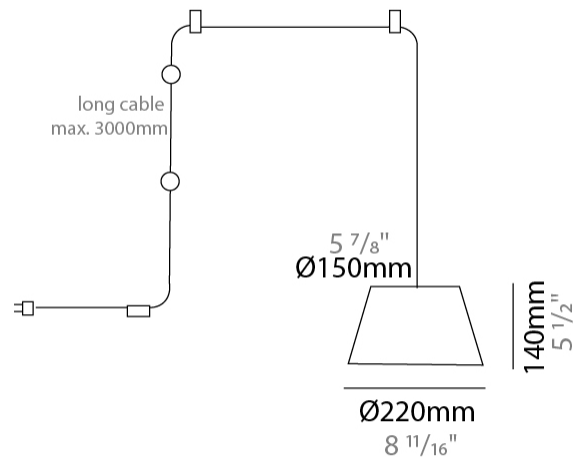

PROJECT _____
TYPE _____
SPECIFIER _____
QUANTITY _____
DATE _____

SENTO SUSPENSION

D111030-

base number _____
Finish _____
Options _____

1. To build a product code in our configurator select the specify button on the base model # product page
2. To build a manual product code on this datasheet choose from the options listed below in blue font and add the suffix to the base model #

GENERAL

Series: Sento _____
Partner: Ole _____
Division: Design _____
Installation: Suspension _____
Product Type: Pendant _____
Mounting Location: Ceiling _____
Light Distribution: Direct _____

PHYSICAL

Shape: Bell _____
Diameter (mm): 220 _____
Diameter (in): 8 ¹¹/₁₆ _____
Height (mm): 140 _____
Height (in): 5 ¹/₂ _____
Max. Overall Height (mm): 3140 _____
Max. Overall Height (in): 123 ⁵/₈ _____
Weight (kg): 1.2 _____
Weight (lbs): 2.6 _____
Diffuser:rylic - Satin _____
Fixture Finish: WHI / BLK / SND / OLV / TER _____
Fixture Material: Metal _____
Cable Details: 3000mm Cable _____

ELECTRICAL

Number of Lamps: 1 _____
Lamp Type: LED Retrofit _____
Lamp Shape: MR16 _____
Bulb Included: Bulb Not Included _____
Max. Wattage Per Lamp (W): 7 _____
Lamp Base: GU10 _____
Input Voltage (V): 120 _____

LED

OPTICAL

Adjustability: Fixed _____

RATINGS AND CERTIFICATIONS

Certified By: Certified for North American Standards _____
IP rating: IP20 _____