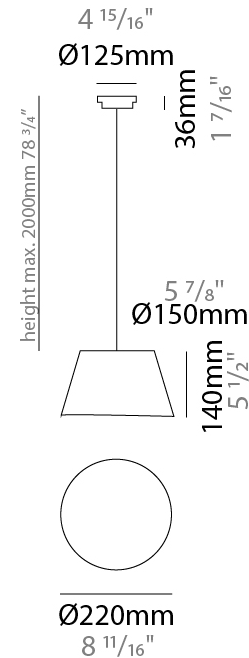

SENTO SUSPENSION

D111028-

base number   Finish
Options

PROJECT
TYPE
SPECIFIER
QUANTITY
DATE

1. To build a product code in our configurator select the specify button on the base model # product page
2. To build a manual product code on this datasheet choose from the options listed below in blue font and add the suffix to the base model #

GENERAL

Series: Sento
Partner: Ole
Division: Design
Installation: Suspension
Product Type: Pendant
Mounting Location: Ceiling
Light Distribution: Direct

PHYSICAL

Shape: Bell
Diameter (mm): 220
Diameter (in): 8 11/16
Height (mm): 140
Height (in): 5 1/2
Max. Overall Height (mm): 2140
Max. Overall Height (in): 84 1/4
Weight (kg): 1.2
Weight (lbs): 2.6
Diffuser: Arylic - Satin
Fixture Finish: WHI / BLK / SND / OLV / TER
Fixture Material: Metal
Cable Details: 2000mm Cable

ELECTRICAL

Number of Lamps: 1
Lamp Type: LED Retrofit
Lamp Shape: MR16
Bulb Included: Bulb Not Included
Max. Wattage Per Lamp (W): 7
Lamp Base: GU10
Input Voltage (V): 120

LED

OPTICAL

RATINGS AND CERTIFICATIONS

Certified By: Certified for North American Standards
IP rating: IP20