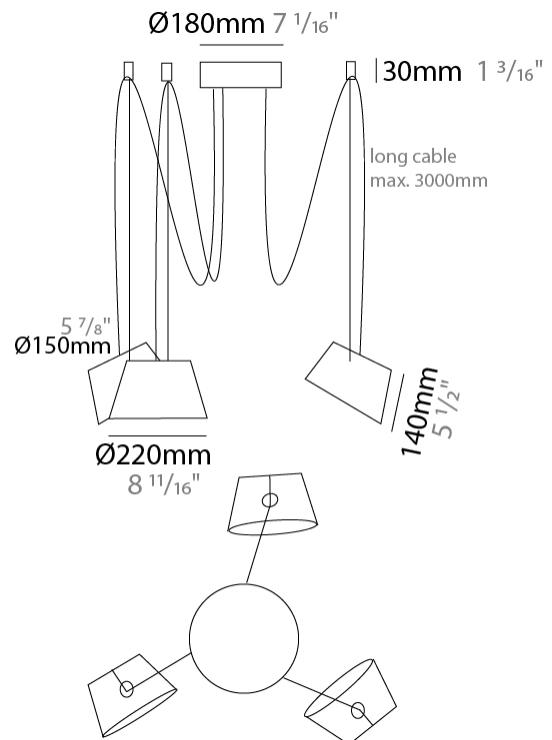

SENTO SUSPENSION

D111032-

base number   Finish
Options

PROJECT	_____
TYPE	_____
SPECIFIER	_____
QUANTITY	_____
DATE	_____

1. To build a product code in our configurator select the specify button on the base model # product page
2. To build a manual product code on this datasheet choose from the options listed below in blue font and add the suffix to the base model #

GENERAL

Series: Sento
Partner: Ole
Division: Design
Installation: Suspension
Product Type: Pendant
Mounting Location: Ceiling
Light Distribution: Direct

PHYSICAL

Shape: Bell
Diameter (mm): 220
Diameter (in): 8 ¹¹/₁₆
Height (mm): 140
Height (in): 5 ¹/₂
Max. Overall Height (mm): 3140
Max. Overall Height (in): 123 ⁵/₈
Weight (kg): 2.4
Weight (lbs): 5.3
Diffuser:rylic - Satin
Fixture Finish: WHI / BLK
Fixture Material: Metal
Cable Details: 3000mm Cable

ELECTRICAL

Number of Lamps: 3
Lamp Type: LED Retrofit
Lamp Shape: MR16
Bulb Included: Bulb Not Included
Max. Wattage Per Lamp (W): 7
Lamp Base: GU10
Input Voltage (V): 120

LED

OPTICAL

Adjustability: Tilting

RATINGS AND CERTIFICATIONS

Certified By: Certified for North American Standards
IP rating: IP20