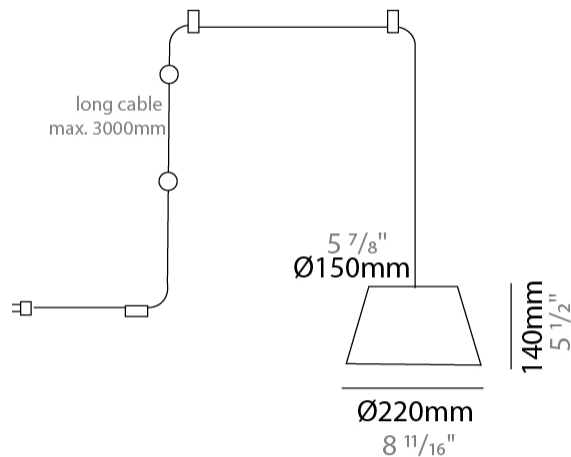

PROJECT _____
TYPE _____
SPECIFIER _____
QUANTITY _____
DATE _____

SENTO SUSPENSION

D111030-

base number _____
Finish _____
Options _____

1. To build a product code in our configurator select the specify button on the base model # product page
2. To build a manual product code on this datasheet choose from the options listed below in blue font and add the suffix to the base model #

GENERAL

Series: Sento _____
Partner: Ole _____
Division: Design _____
Installation: Suspension _____
Product Type: Pendant _____
Mounting Location: Ceiling _____
Light Distribution: Direct _____

PHYSICAL

Shape: Bell _____
Diameter (mm): 220 _____
Diameter (in): 8 ¹¹/₁₆ _____
Height (mm): 140 _____
Height (in): 5 ¹/₂ _____
Max. Overall Height (mm): 3140 _____
Max. Overall Height (in): 123 ⁵/₈ _____
Weight (kg): 1.2 _____
Weight (lbs): 2.6 _____
Diffuser:rylic - Satin _____
Fixture Finish: WHI / BLK / SND / OLV / TER _____
Fixture Material: Metal _____
Cable Details: 3000mm Cable _____

ELECTRICAL

Number of Lamps: 1 _____
Lamp Type: LED Retrofit _____
Lamp Shape: MR16 _____
Bulb Included: Bulb Not Included _____
Max. Wattage Per Lamp (W): 7 _____
Lamp Base: GU10 _____
Input Voltage (V): 120 _____

LED

OPTICAL

Adjustability: Fixed _____

RATINGS AND CERTIFICATIONS

Certified By: Certified for North American Standards _____
IP rating: IP20 _____