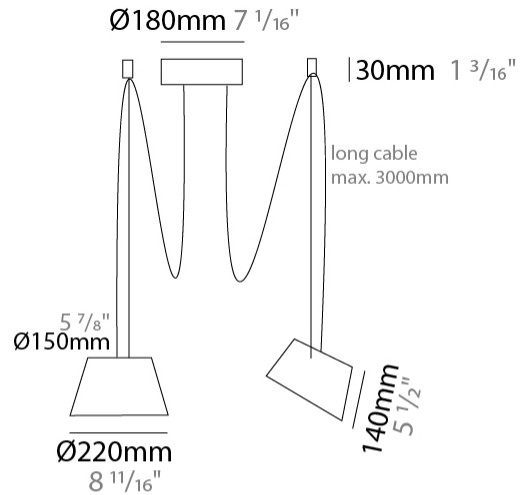

SENTO SUSPENSION

D111031-

base number   Finish
Options

PROJECT	_____
TYPE	_____
SPECIFIER	_____
QUANTITY	_____
DATE	_____

1. To build a product code in our configurator select the specify button on the base model # product page
2. To build a manual product code on this datasheet choose from the options listed below in blue font and add the suffix to the base model #

GENERAL

Series: Sento
Partner: Ole
Division: Design
Installation: Suspension
Product Type: Pendant
Mounting Location: Ceiling
Light Distribution: Direct

PHYSICAL

Shape: Bell
Diameter (mm): 220
Diameter (in): 8 ¹¹/₁₆
Height (mm): 140
Height (in): 5 ¹/₂
Max. Overall Height (mm): 3140
Max. Overall Height (in): 123 ⁵/₈
Weight (kg): 1.8
Weight (lbs): 3.6
Diffuser: Arylic - Satin
Fixture Finish: WHI / BLK
Fixture Material: Metal
Cable Details: 3000mm Cable

ELECTRICAL

Number of Lamps: 2
Lamp Type: LED Retrofit
Lamp Shape: MR16
Bulb Included: Bulb Not Included
Max. Wattage Per Lamp (W): 7
Lamp Base: GU10
Input Voltage (V): 120

LED

OPTICAL

Adjustability: Tilting

RATINGS AND CERTIFICATIONS

Certified By: Certified for North American Standards
IP rating: IP20