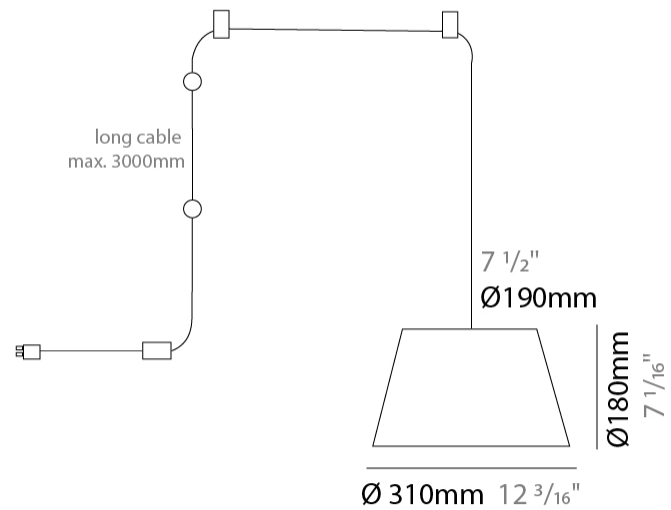

PROJECT	_____
TYPE	_____
SPECIFIER	_____
QUANTITY	_____
DATE	_____

SENTO SUSPENSION

D111039-

base number   Finish
Options

1. To build a product code in our configurator select the specify button on the base model # product page
2. To build a manual product code on this datasheet choose from the options listed below in blue font and add the suffix to the base model #

GENERAL

Series: Sento _____
Partner: Ole _____
Division: Design _____
Installation: Suspension _____
Product Type: Pendant _____
Mounting Location: Ceiling _____
Light Distribution: Direct _____

PHYSICAL

Shape: Bell _____
Diameter (mm): 310 _____
Diameter (in): 12 ³/₁₆ _____
Height (mm): 180 _____
Height (in): 7 ¹/₁₆ _____
Max. Overall Height (mm): 3180 _____
Max. Overall Height (in): 125 ³/₁₆ _____
Weight (kg): 1.3 _____
Weight (lbs): 2.9 _____
Diffuser:rylic - Satin _____
[Fixture Finish: WHI / BLK / SND / OLV / TER](#) _____
Fixture Material: Metal _____
Cable Details: 3000mm Cable _____

ELECTRICAL

Number of Lamps: 1 _____
Lamp Type: LED Retrofit _____
Lamp Shape: A19 _____
Bulb Included: Bulb Not Included _____
Max. Wattage Per Lamp (W): 7 _____
Lamp Base: E26 _____
Input Voltage (V): 120 _____
Upon Request: 277Vac / GU24 _____

LED

OPTICAL

Adjustability: Fixed _____

RATINGS AND CERTIFICATIONS

Certified By: Certified for North American Standards _____
IP rating: IP20 _____