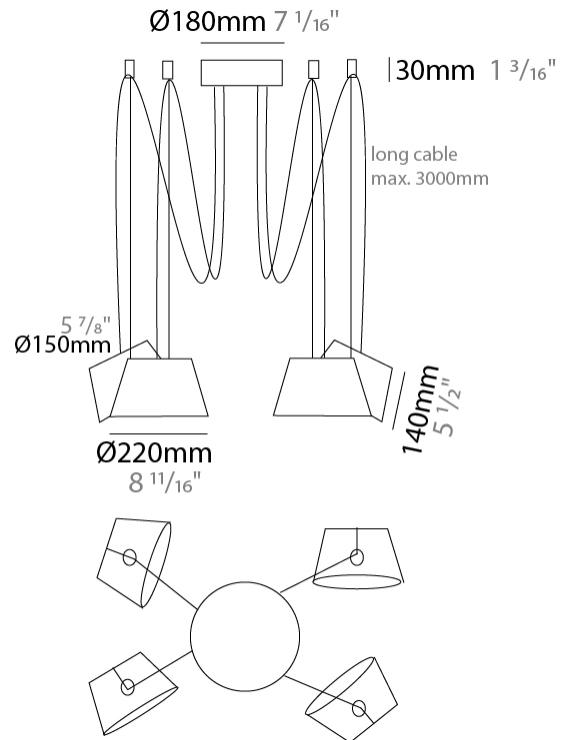

SENTO SUSPENSION

D111033-

base number _____
Finish _____
Options _____

1. To build a product code in our configurator select the specify button on the base model # product page
2. To build a manual product code on this datasheet choose from the options listed below in blue font and add the suffix to the base model #

GENERAL

Series: Sentto _____
Partner: Ole _____
Division: Design _____
Installation: Suspension _____
Product Type: Pendant _____
Mounting Location: Ceiling _____
Light Distribution: Direct _____

PHYSICAL

Shape: Bell _____
Diameter (mm): 220 _____
Diameter (in): 8 ¹¹/₁₆ _____
Height (mm): 140 _____
Height (in): 5 ¹/₂ _____
Max. Overall Height (mm): 3140 _____
Max. Overall Height (in): 123 ⁵/₈ _____
Weight (kg): 3 _____
Weight (lbs): 6.6 _____
Diffuser: Arylic - Satin _____
Fixture Finish: WHI / BLK _____
Fixture Material: Metal _____
Cable Details: 3000mm Cable _____

ELECTRICAL

Number of Lamps: 4 _____
Lamp Type: LED Retrofit _____
Lamp Shape: MR16 _____
Bulb Included: Bulb Not Included _____
Max. Wattage Per Lamp (W): 7 _____
Lamp Base: GU10 _____
Input Voltage (V): 120 _____

LED

OPTICAL

Adjustability: Tilting _____

RATINGS AND CERTIFICATIONS

Certified By: Certified for North American Standards _____
IP rating: IP20 _____