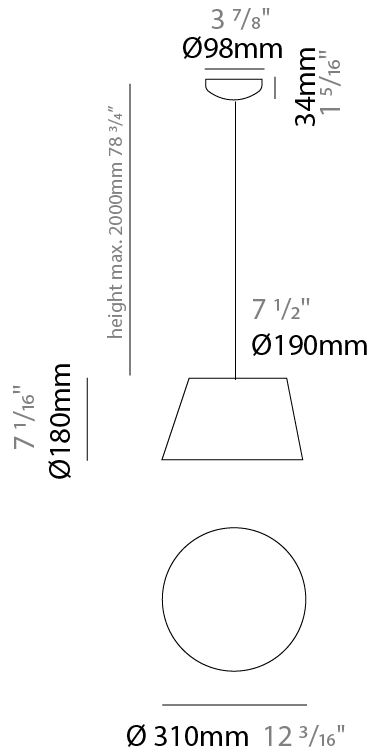

SENTO SUSPENSION

D111037-

base number Finish
Options

1. To build a product code in our configurator select the specify button on the base model # product page
2. To build a manual product code on this datasheet choose from the options listed below in blue font and add the suffix to the base model #

GENERAL

Series: Sento
Partner: Ole
Division: Design
Installation: Suspension
Product Type: Pendant
Mounting Location: Ceiling
Light Distribution: Direct

PHYSICAL

Shape: Bell
Diameter (mm): 310
Diameter (in): 12 ³/₁₆"
Height (mm): 180
Height (in): 7 ¹/₁₆"
Max. Overall Height (mm): 2180
Max. Overall Height (in): 85 ¹³/₁₆"
Weight (kg): 1.3
Weight (lbs): 2.9
Diffuser:rylic - Satin
[Fixture Finish: WHI / BLK / SND / OLV / TER](#)
Fixture Material: Metal
Cable Details: 2000mm Cable

ELECTRICAL

Number of Lamps: 1
Lamp Type: LED Retrofit
Lamp Shape: A19
Bulb Included: Bulb Not Included
Max. Wattage Per Lamp (W): 15
Lamp Base: E26
Input Voltage (V): 120
Upon Request: 277Vac / GU24

LED

OPTICAL

RATINGS AND CERTIFICATIONS

Certified By: Certified for North American Standards
IP rating: IP20

PROJECT _____
TYPE _____
SPECIFIER _____
QUANTITY _____
DATE _____