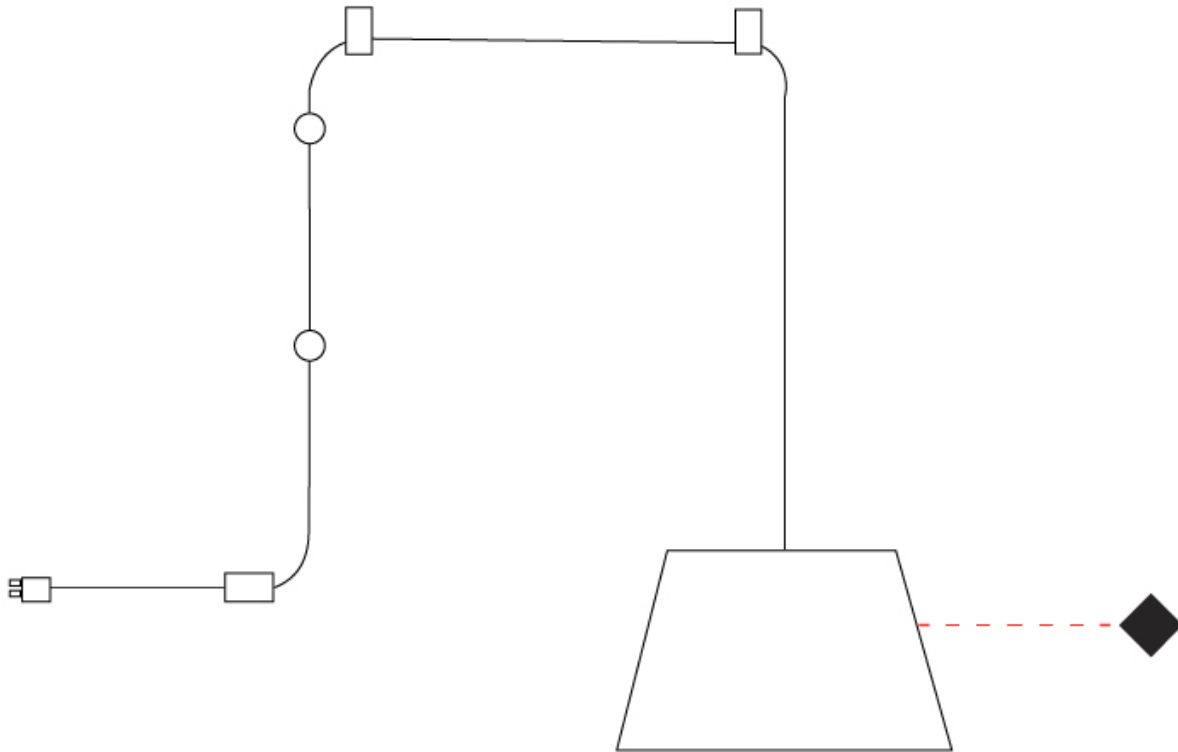

SENTO SUSPENSION

D111039-

PROJECT

TYPE

SPECIFIER

QUANTITY

DATE

D