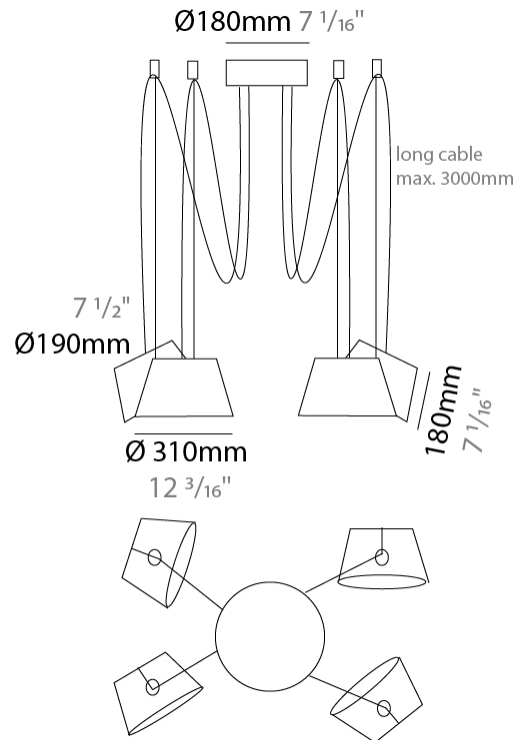

PROJECT _____
TYPE _____
SPECIFIER _____
QUANTITY _____
DATE _____

SENTO SUSPENSION

D111042-

base number _____
Finish _____
Options _____

1. To build a product code in our configurator select the specify button on the base model # product page
2. To build a manual product code on this datasheet choose from the options listed below in blue font and add the suffix to the base model #

GENERAL

Series: Sentto _____
Partner: Ole _____
Division: Design _____
Installation: Suspension _____
Product Type: Pendant _____
Mounting Location: Ceiling _____
Light Distribution: Direct _____

PHYSICAL

Shape: Bell _____
Diameter (mm): 310 _____
Diameter (in): 12 ³/₁₆ _____
Height (mm): 180 _____
Height (in): 7 ¹/₁₆ _____
Max. Overall Height (mm): 3180 _____
Max. Overall Height (in): 125 ³/₁₆ _____
Weight (kg): 2.9 _____
Weight (lbs): 6.4 _____
Diffuser: Arylic - Satin _____
Fixture Finish: WHI / BLK _____
Fixture Material: Metal _____
Cable Details: 3000mm Cable _____

ELECTRICAL

Number of Lamps: 4 _____
Lamp Type: LED Retrofit _____
Bulb Included: Bulb Not Included _____
Max. Wattage Per Lamp (W): 7 _____
Lamp Base: E26 _____
Input Voltage (V): 120 _____

LED

OPTICAL

Adjustability: Tilting _____

RATINGS AND CERTIFICATIONS

Certified By: Certified for North American Standards _____
IP rating: IP20 _____