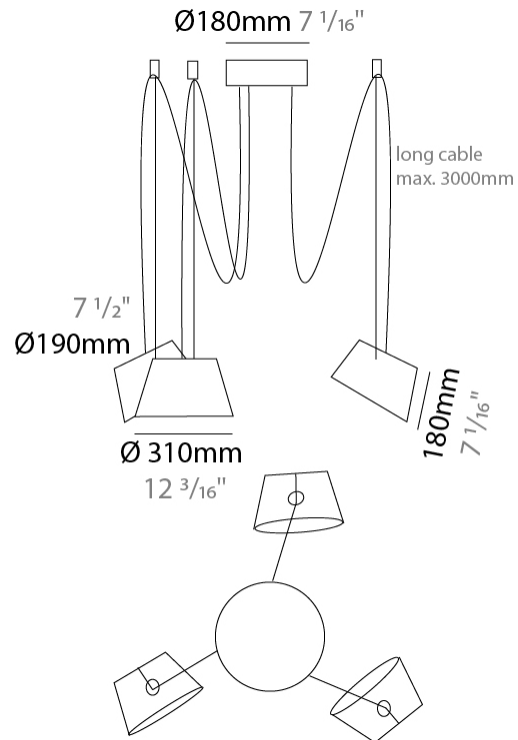

PROJECT _____
TYPE _____
SPECIFIER _____
QUANTITY _____
DATE _____

SENTO SUSPENSION

D111041-

base number _____
Finish _____
Options _____

1. To build a product code in our configurator select the specify button on the base model # product page
2. To build a manual product code on this datasheet choose from the options listed below in blue font and add the suffix to the base model #

GENERAL

Series: Sento _____
Partner: Ole _____
Division: Design _____
Installation: Suspension _____
Product Type: Pendant _____
Mounting Location: Ceiling _____
Light Distribution: Direct _____

PHYSICAL

Shape: Bell _____
Diameter (mm): 310 _____
Diameter (in): 12 ³/₁₆ _____
Height (mm): 180 _____
Height (in): 7 ¹/₁₆ _____
Max. Overall Height (mm): 3180 _____
Max. Overall Height (in): 125 ³/₁₆ _____
Weight (kg): 2.3 _____
Weight (lbs): 5.1 _____
Diffuser:rylic - Satin _____
Fixture Finish: WHI / BLK _____
Fixture Material: Metal _____
Cable Details: 3000mm Cable _____

ELECTRICAL

Number of Lamps: 3 _____
Lamp Type: LED Retrofit _____
Lamp Shape: A19 _____
Bulb Included: Bulb Not Included _____
Max. Wattage Per Lamp (W): 7 _____
Lamp Base: E26 _____
Input Voltage (V): 120 _____
Upon Request: 277Vac / GU24 _____

LED

OPTICAL

Adjustability: Tilting _____

RATINGS AND CERTIFICATIONS

Certified By: Certified for North American Standards _____
IP rating: IP20 _____