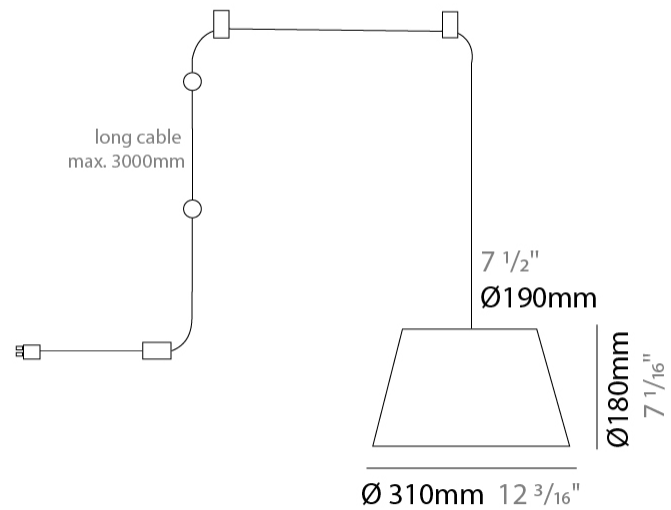

PROJECT	_____
TYPE	_____
SPECIFIER	_____
QUANTITY	_____
DATE	_____

SENTO SUSPENSION

D111039-

base number   Finish
Options

1. To build a product code in our configurator select the specify button on the base model # product page
2. To build a manual product code on this datasheet choose from the options listed below in blue font and add the suffix to the base model #

GENERAL

Series: Sento _____
Partner: Ole _____
Division: Design _____
Installation: Suspension _____
Product Type: Pendant _____
Mounting Location: Ceiling _____
Light Distribution: Direct _____

PHYSICAL

Shape: Bell _____
Diameter (mm): 310 _____
Diameter (in): 12 ³/₁₆ _____
Height (mm): 180 _____
Height (in): 7 ¹/₁₆ _____
Max. Overall Height (mm): 3180 _____
Max. Overall Height (in): 125 ³/₁₆ _____
Weight (kg): 1.3 _____
Weight (lbs): 2.9 _____
Diffuser: Arylic - Satin _____
[Fixture Finish: WHI / BLK / SND / OLV / TER](#) _____
Fixture Material: Metal _____
Cable Details: 3000mm Cable _____

ELECTRICAL

Number of Lamps: 1 _____
Lamp Type: LED Retrofit _____
Lamp Shape: A19 _____
Bulb Included: Bulb Not Included _____
Max. Wattage Per Lamp (W): 7 _____
Lamp Base: E26 _____
Input Voltage (V): 120 _____
Upon Request: 277Vac / GU24 _____

LED

OPTICAL

Adjustability: Fixed _____

RATINGS AND CERTIFICATIONS

Certified By: Certified for North American Standards _____
IP rating: IP20 _____