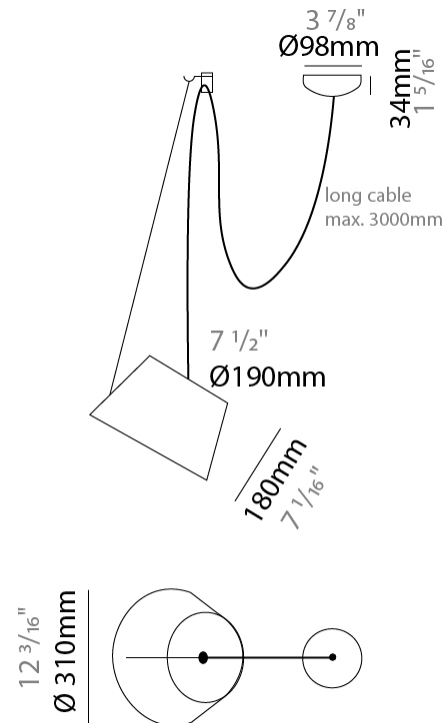

SENTO SUSPENSION

D111038-

base number Finish
Options

1. To build a product code in our configurator select the specify button on the base model # product page
2. To build a manual product code on this datasheet choose from the options listed below in blue font and add the suffix to the base model #

GENERAL

Series: Sento
Partner: Ole
Division: Design
Installation: Suspension
Product Type: Pendant
Mounting Location: Ceiling
Light Distribution: Direct

PHYSICAL

Shape: Bell
Diameter (mm): 310
Diameter (in): 12 ³/₁₆"
Height (mm): 180
Height (in): 7 ¹/₁₆"
Max. Overall Height (mm): 3180
Max. Overall Height (in): 125 ³/₁₆"
Weight (kg): 1.3
Weight (lbs): 2.9
Diffuser:rylic - Satin
Fixture Finish: WHI / BLK
Fixture Material: Metal
Cable Details: 2000mm Cable

ELECTRICAL

Number of Lamps: 1
Lamp Type: LED Retrofit
Lamp Shape: A19
Bulb Included: Bulb Not Included
Max. Wattage Per Lamp (W): 7
Lamp Base: E26
Input Voltage (V): 120
Upon Request: 277Vac / GU24

LED

OPTICAL

Adjustability: Tilting

RATINGS AND CERTIFICATIONS

Certified By: Certified for North American Standards
IP rating: IP20

PROJECT
TYPE
SPECIFIER
QUANTITY
DATE