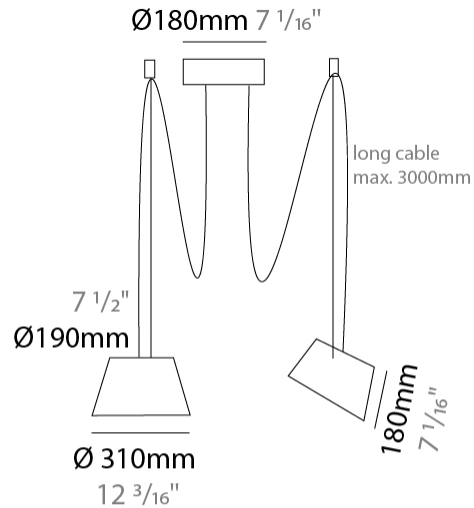

SENTO SUSPENSION

D111040-

base number Finish
Options

PROJECT _____
TYPE _____
SPECIFIER _____
QUANTITY _____
DATE _____

1. To build a product code in our configurator select the specify button on the base model # product page
2. To build a manual product code on this datasheet choose from the options listed below in blue font and add the suffix to the base model #

GENERAL

Series: Sento
Partner: Ole
Division: Design
Installation: Suspension
Product Type: Pendant
Mounting Location: Ceiling
Light Distribution: Direct

PHYSICAL

Shape: Bell
Diameter (mm): 310
Diameter (in): 12 ³/₁₆"
Height (mm): 180
Height (in): 7 ¹/₁₆"
Max. Overall Height (mm): 3180
Max. Overall Height (in): 125 ³/₁₆"
Weight (kg): 1.8
Weight (lbs): 4
Diffuser: Arylic - Satin
Fixture Finish: WHI / BLK
Fixture Material: Metal
Cable Details: 3000mm Cable

ELECTRICAL

Number of Lamps: 2
Lamp Type: LED Retrofit
Lamp Shape: A19
Bulb Included: Bulb Not Included
Max. Wattage Per Lamp (W): 7
Lamp Base: E26
Input Voltage (V): 120
Upon Request: 277Vac / GU24

LED

OPTICAL

Adjustability: Tilting

RATINGS AND CERTIFICATIONS

Certified By: Certified for North American Standards
IP rating: IP20