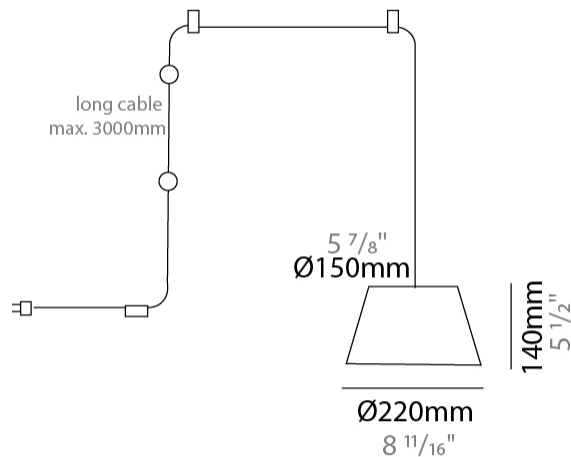

PROJECT	_____
TYPE	_____
SPECIFIER	_____
QUANTITY	_____
DATE	_____

SENTO SUSPENSION

D111030-

base number Finish
(Triangle)

1. To build a product code in our configurator select the specify button on the base model # product page
2. To build a manual product code on this datasheet choose from the options listed below in blue font and add the suffix to the base model #

GENERAL

Series: Sento
Brand: Ole
Division: Design
Mounting Type: Suspension
Mounting Location: Ceiling
Subcategory: Pendant

PHYSICAL

Shape: Bell
Diameter (mm): 220
Diameter (in): 8 ¹¹/₁₆
Height (mm): 140
Height (in): 5 ¹/₂
Max. Overall Height (mm): 3140
Max. Overall Height (in): 123 ⁵/₈
Light Distribution: Direct
Weight (kg): 1.2
Weight (lbs): 2.6
Diffuser:rylic - Satin
[Fixture Finish: WHI / MBK / BEI / MSA / OGR / MWH](#)
Fixture Material: Metal
Cable Details: 3000mm Cable

ELECTRICAL

Number of Lamps: 1
Lamp Type: LED Retrofit
Lamp Shape: MR16
Bulb Included: Bulb Not Included
Max. Wattage Per Lamp (W): 7
Lamp Base: GU10
Input Voltage (V): 120

LED

OPTICAL

Adjustability: Fixed

RATINGS AND CERTIFICATIONS

Certified By: Certified for North American Standards
IP rating: IP20