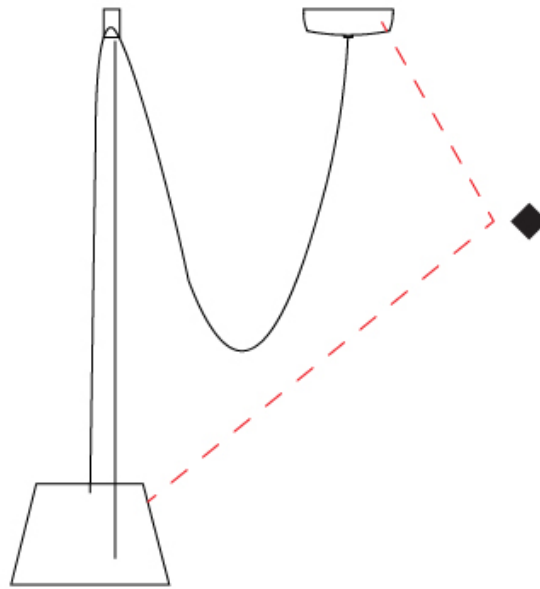

SENTO SUSPENSION

D111029-

PROJECT _____

TYPE _____

SPECIFIER _____

QUANTITY _____

DATE _____

D