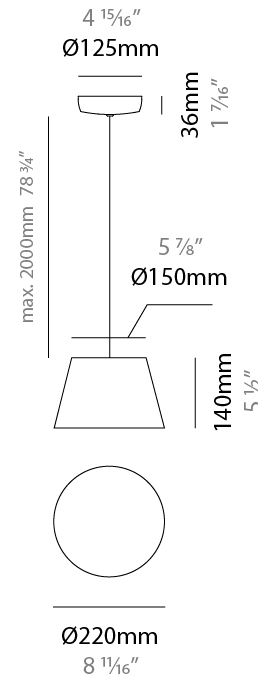

SENTO SUSPENSION

D111028-

base number   Finish
(Triangle)

1. To build a product code in our configurator select the specify button on the base model # product page
2. To build a manual product code on this datasheet choose from the options listed below in blue font and add the suffix to the base model #

GENERAL

Series: Sento
Brand: Ole
Division: Design
Mounting Type: Suspension
Mounting Location: Ceiling
Subcategory: Pendant

PHYSICAL

Shape: Bell
Diameter (mm): 220
Diameter (in): 8 15/16
Height (mm): 140
Height (in): 5 1/2
Max. Overall Height (mm): 2140
Max. Overall Height (in): 84 1/4
Light Distribution: Direct
Weight (kg): 1.2
Weight (lbs): 2.6
Diffuser: Arylic - Satin
[Fixture Finish: WHI / MBK / BEI / MSA / OGR / MWH](#)
Fixture Material: Metal
Cable Details: 2000mm Cable

ELECTRICAL

Number of Lamps: 1
Lamp Type: LED Retrofit
Lamp Shape: MR16
Bulb Included: Bulb Not Included
Max. Wattage Per Lamp (W): 7
Lamp Base: GU10
Input Voltage (V): 120

LED

OPTICAL

RATINGS AND CERTIFICATIONS

Certified By: Certified for North American Standards
IP rating: IP20

PROJECT	_____
TYPE	_____
SPECIFIER	_____
QUANTITY	_____
DATE	_____