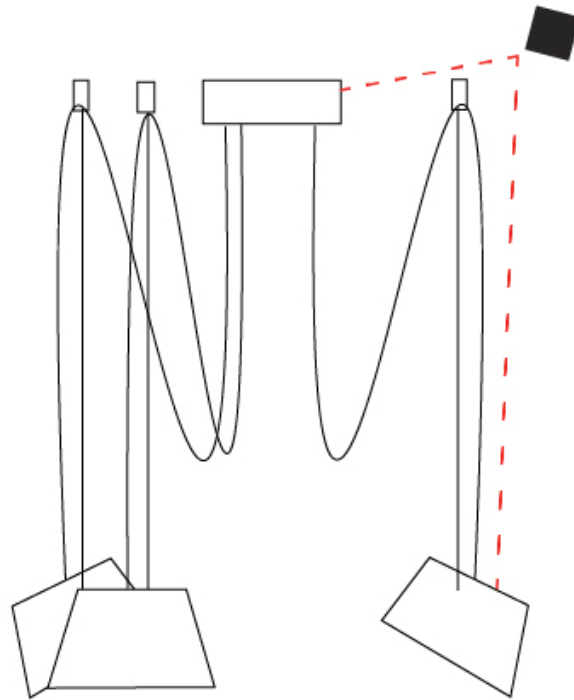

D111032-

PROJECT	_____
TYPE	_____
SPECIFIER	_____
QUANTITY	_____
DATE	_____

D