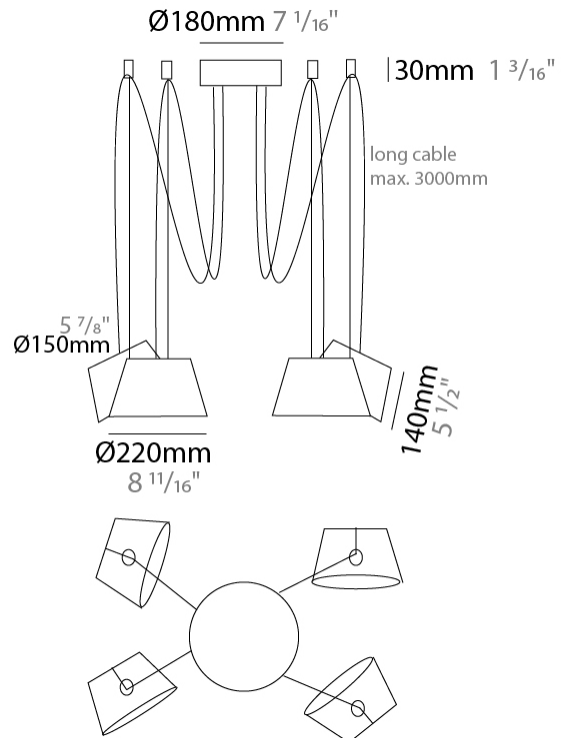

PROJECT _____
TYPE _____
SPECIFIER _____
QUANTITY _____
DATE _____

SENTO SUSPENSION

D111033-

base number _____
Finish _____
Options _____

1. To build a product code in our configurator select the specify button on the base model # product page
2. To build a manual product code on this datasheet choose from the options listed below in blue font and add the suffix to the base model #

GENERAL

Series: Sento _____
Partner: Ole _____
Division: Design _____
Installation: Suspension _____
Product Type: Pendant _____
Mounting Location: Ceiling _____
Light Distribution: Direct _____

PHYSICAL

Shape: Bell _____
Diameter (mm): 220 _____
Diameter (in): 8 ¹¹/₁₆ _____
Height (mm): 140 _____
Height (in): 5 ¹/₂ _____
Max. Overall Height (mm): 3140 _____
Max. Overall Height (in): 123 ⁵/₈ _____
Weight (kg): 3 _____
Weight (lbs): 6.6 _____
Diffuser: Arylic - Satin _____
Fixture Finish: WHI / BLK _____
Fixture Material: Metal _____
Cable Details: 3000mm Cable _____

ELECTRICAL

Number of Lamps: 4 _____
Lamp Type: LED Retrofit _____
Lamp Shape: MR16 _____
Bulb Included: Bulb Not Included _____
Max. Wattage Per Lamp (W): 7 _____
Lamp Base: GU10 _____
Input Voltage (V): 120 _____

LED

OPTICAL

Adjustability: Tilting _____

RATINGS AND CERTIFICATIONS

Certified By: Certified for North American Standards _____
IP rating: IP20 _____