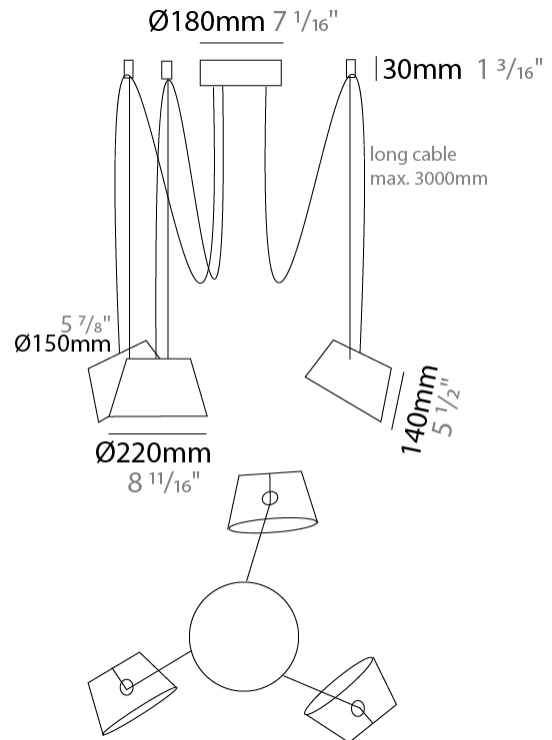

SENTO SUSPENSION

D111032-

base number   Finish
Options

PROJECT	_____
TYPE	_____
SPECIFIER	_____
QUANTITY	_____
DATE	_____

1. To build a product code in our configurator select the specify button on the base model # product page
2. To build a manual product code on this datasheet choose from the options listed below in blue font and add the suffix to the base model #

GENERAL

Series: Sento _____
Partner: Ole _____
Division: Design _____
Installation: Suspension _____
Product Type: Pendant _____
Mounting Location: Ceiling _____
Light Distribution: Direct _____

PHYSICAL

Shape: Bell _____
Diameter (mm): 220 _____
Diameter (in): 8 ¹¹/₁₆ _____
Height (mm): 140 _____
Height (in): 5 ¹/₂ _____
Max. Overall Height (mm): 3140 _____
Max. Overall Height (in): 123 ⁵/₈ _____
Weight (kg): 2.4 _____
Weight (lbs): 5.3 _____
Diffuser: Arylic - Satin _____
Fixture Finish: WHI / BLK _____
Fixture Material: Metal _____
Cable Details: 3000mm Cable _____

ELECTRICAL

Number of Lamps: 3 _____
Lamp Type: LED Retrofit _____
Lamp Shape: MR16 _____
Bulb Included: Bulb Not Included _____
Max. Wattage Per Lamp (W): 7 _____
Lamp Base: GU10 _____
Input Voltage (V): 120 _____

LED

OPTICAL

Adjustability: Tilting _____

RATINGS AND CERTIFICATIONS

Certified By: Certified for North American Standards _____
IP rating: IP20 _____