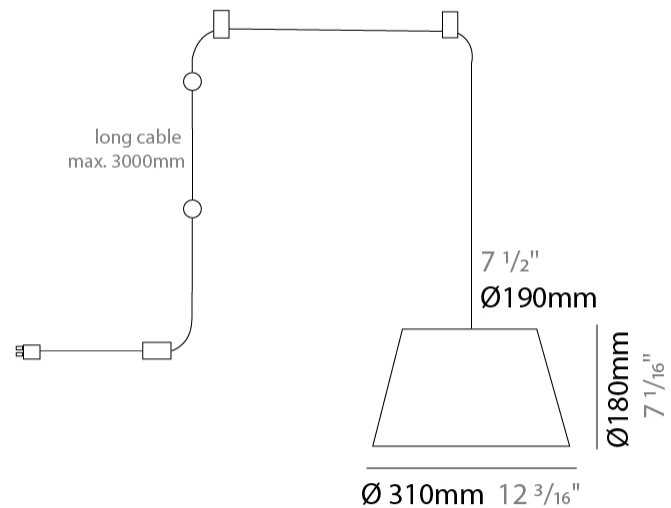

PROJECT	_____
TYPE	_____
SPECIFIER	_____
QUANTITY	_____
DATE	_____

SENTO SUSPENSION

D111039-

base number   Finish
Options

1. To build a product code in our configurator select the specify button on the base model # product page
2. To build a manual product code on this datasheet choose from the options listed below in blue font and add the suffix to the base model #

GENERAL

Series: Sento _____
Partner: Ole _____
Division: Design _____
Installation: Suspension _____
Product Type: Pendant _____
Mounting Location: Ceiling _____
Light Distribution: Direct _____

PHYSICAL

Shape: Bell _____
Diameter (mm): 310 _____
Diameter (in): 12 ³/₁₆ _____
Height (mm): 180 _____
Height (in): 7 ¹/₁₆ _____
Max. Overall Height (mm): 3180 _____
Max. Overall Height (in): 125 ³/₁₆ _____
Weight (kg): 1.3 _____
Weight (lbs): 2.9 _____
Diffuser:rylic - Satin _____
[Fixture Finish: WHI / BLK / SND / OLV / TER](#) _____
Fixture Material: Metal _____
Cable Details: 3000mm Cable _____

ELECTRICAL

Number of Lamps: 1 _____
Lamp Type: LED Retrofit _____
Lamp Shape: A19 _____
Bulb Included: Bulb Not Included _____
Max. Wattage Per Lamp (W): 7 _____
Lamp Base: E26 _____
Input Voltage (V): 120 _____
Upon Request: 277Vac / GU24 _____

LED

OPTICAL

Adjustability: Fixed _____

RATINGS AND CERTIFICATIONS

Certified By: Certified for North American Standards _____
IP rating: IP20 _____