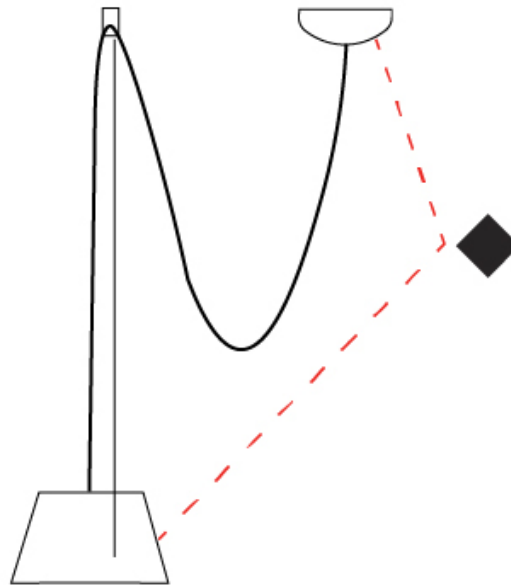

D111029-

PROJECT
TYPE
SPECIFIER
QUANTITY
DATE

D