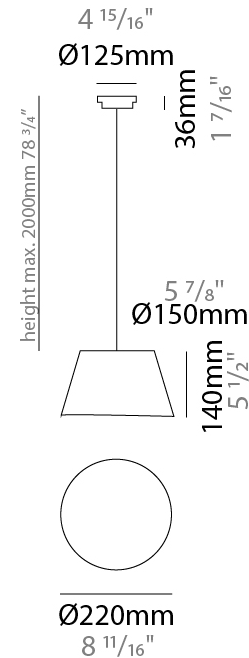

SENTO SUSPENSION

D111028-

base number   Finish
Options

PROJECT	_____
TYPE	_____
SPECIFIER	_____
QUANTITY	_____
DATE	_____

1. To build a product code in our configurator select the specify button on the base model # product page
2. To build a manual product code on this datasheet choose from the options listed below in blue font and add the suffix to the base model #

GENERAL

Series: Sento
Partner: Ole
Division: Design
Installation: Suspension
Product Type: Pendant
Mounting Location: Ceiling
Light Distribution: Direct

PHYSICAL

Shape: Bell
Diameter (mm): 220
Diameter (in): 8 11/16
Height (mm): 140
Height (in): 5 1/2
Max. Overall Height (mm): 2140
Max. Overall Height (in): 84 1/4
Weight (kg): 1.2
Weight (lbs): 2.6
Diffuser: Arylic - Satin
[Fixture Finish: WHI / BLK / SND / OLV / TER](#)
Fixture Material: Metal
Cable Details: 2000mm Cable

ELECTRICAL

Number of Lamps: 1
Lamp Type: LED Retrofit
Lamp Shape: MR16
Bulb Included: Bulb Not Included
Max. Wattage Per Lamp (W): 7
Lamp Base: GU10
Input Voltage (V): 120

LED

OPTICAL

RATINGS AND CERTIFICATIONS

Certified By: Certified for North American Standards
IP rating: IP20