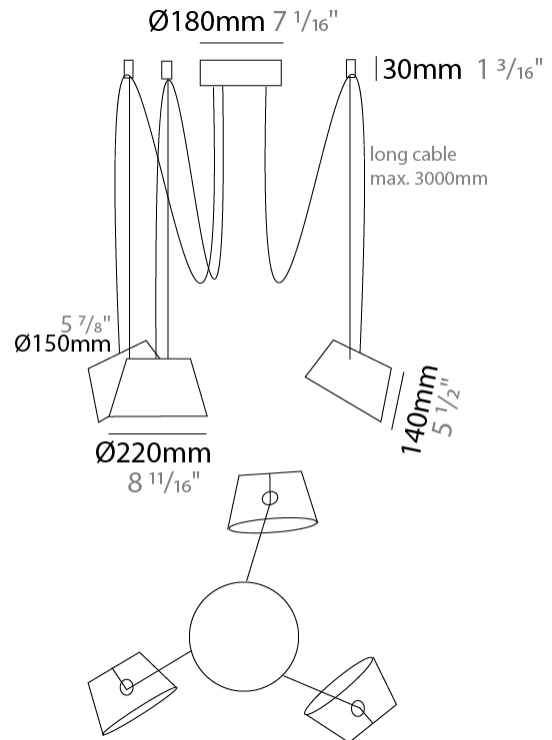

SENTO SUSPENSION

D111032-

base number   Finish
Options

PROJECT _____
TYPE _____
SPECIFIER _____
QUANTITY _____
DATE _____

1. To build a product code in our configurator select the specify button on the base model # product page
2. To build a manual product code on this datasheet choose from the options listed below in blue font and add the suffix to the base model #

GENERAL

Series: Sento _____
Partner: Ole _____
Division: Design _____
Installation: Suspension _____
Product Type: Pendant _____
Mounting Location: Ceiling _____
Light Distribution: Direct _____

PHYSICAL

Shape: Bell _____
Diameter (mm): 220 _____
Diameter (in): 8 ¹¹/₁₆ _____
Height (mm): 140 _____
Height (in): 5 ¹/₂ _____
Max. Overall Height (mm): 3140 _____
Max. Overall Height (in): 123 ⁵/₈ _____
Weight (kg): 2.4 _____
Weight (lbs): 5.3 _____
Diffuser: Arylic - Satin _____
Fixture Finish: WHI / BLK _____
Fixture Material: Metal _____
Cable Details: 3000mm Cable _____

ELECTRICAL

Number of Lamps: 3 _____
Lamp Type: LED Retrofit _____
Lamp Shape: MR16 _____
Bulb Included: Bulb Not Included _____
Max. Wattage Per Lamp (W): 7 _____
Lamp Base: GU10 _____
Input Voltage (V): 120 _____

LED

OPTICAL

Adjustability: Tilting _____

RATINGS AND CERTIFICATIONS

Certified By: Certified for North American Standards _____
IP rating: IP20 _____